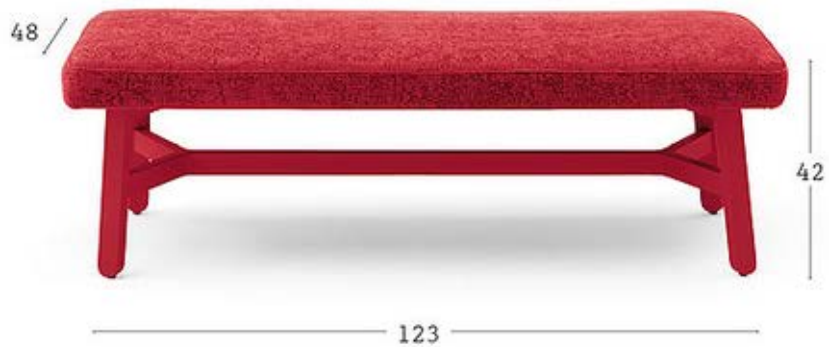

Frame	stained or lacquered beechwood
Top	lacquered or laminated mdf, compact laminate

CROISSANT 569		
13.2 kg	0.28 m ³	1 pz