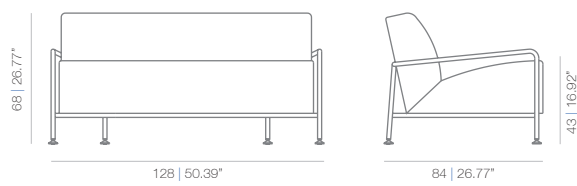

COLUBI

design RT design 2000

ARMCHAIR

SOFA

PROJECTS

Westfield | American Express | Euroamerica | Petromar | Compass | Veuve Clicquot Milano | Tucci | TJ Residence | Open Tennis Valencia | Esat | Zaragoza Airport | FIM Valencia | Fundación Veo | Miramar | Edificio Gorabide