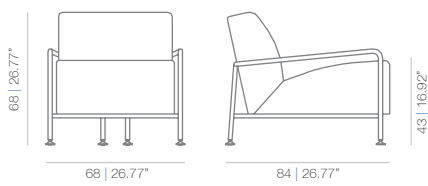

COLUBI

design RT design 2000

ARMCHAIR

SOFA

PROJECTS

Westfield | American Express | Euroamerica | Petromar | Compass | Veuve Clicquot Milano | Tucci | TJ Residence | Open Tennis Valencia | Esat | Zaragoza Airport | FIM Valencia | Fundación Veo | Miramar | Edificio Gorabide