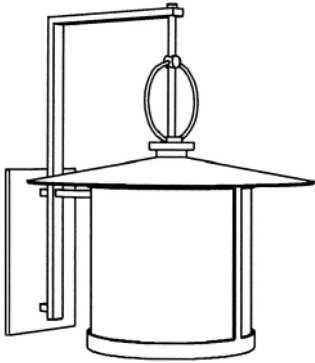

KEVIN REILLY LIGHTING

CERCHIO

KEVIN REILLY LIGHTING

CERCHIO (WALL MOUNT)

INDOOR FINISH OPTIONS:

Steel Dark Patina
Steel Ash Patina
Natural Steel
Steel Bronze Patina
Mineral White

OUTDOOR FINISH OPTIONS:

Stainless Satin Black exterior
Stainless Dark exterior
Stainless Bronze exterior
Stainless Dark Bronze exterior
Stainless Mineral White exterior

SIZES:

Size 1 Fixture 62.2W x 72.4D x 73.7H cm
Size 2 Fixture 54.6W x 63.5D x 64.8H cm
Size 3 Fixture 44.4W x 51.4D x 52.7H cm
Size 4 Fixture 36.2W x 41.9D x 44.1H cm
Size 5 Fixture 26.0W x 30.5D x 31.1H cm
Custom options also available