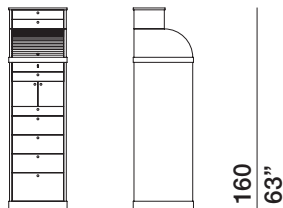

KNOB

American walnut heartwood. The Eucalyptus version is American walnut tinted.

DIMENSIONS

unit with drawers

M/1

46
18 1/8"

48
18 7/8"

DATASHEET