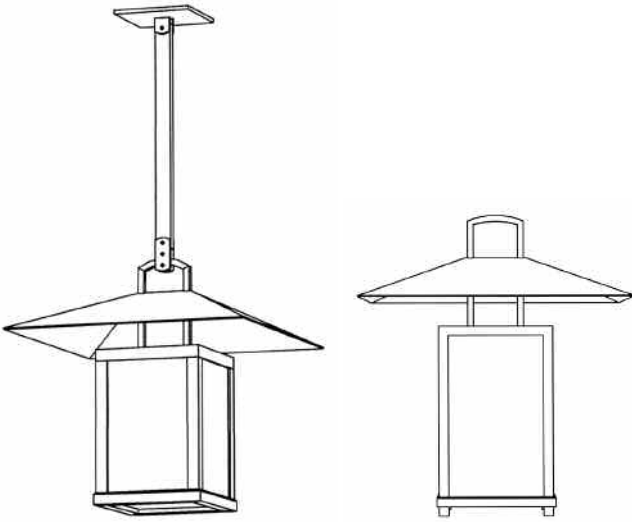

KEVIN REILLY LIGHTING

CAELUM

KEVIN REILLY LIGHTING

CAELUM

INDOOR FINISH OPTIONS:

Steel Dark Patina
Steel Ash Patina
Natural Steel
Steel Bronze Patina
Mineral White

OUTDOOR FINISH OPTIONS:

Stainless Satin Black exterior
Stainless Dark exterior
Stainless Bronze exterior
Stainless Dark Bronze exterior
Stainless Mineral White exterior

SIZES:

size 1 78.7W x 78.7D x 78.7H cm
size 2 66.0W x 66.0D x 66.0H cm
size 3 53.3W x 53.3D x 53.3H cm
size 4 40.6W x 40.6D x 40.6H cm
size 5 27.9W x 27.9D x 27.9H cm
Custom options also available

MOUNTING OPTIONS: