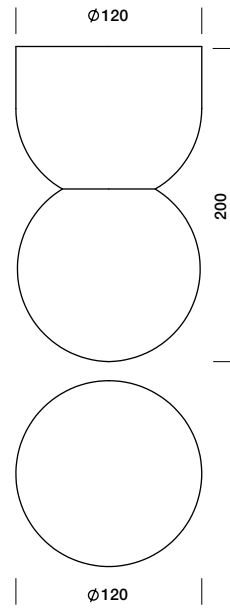

bullet

grey painted
white painted
black painted

T82C1HGL
T82C1HWL
T82C1HZL

karveelstraat 2
8380 zeebrugge, belgium

T +32 (0)50 54 35 49
F +32 (0)50 54 35 40

E info@tossb.com
W www.tossb.com

tossB reserves the right to alter materials, dimensions and characteristics without prior notice. This documentation replaces all previous documentation. Read the installation-instructions carefully.
Our general terms and conditions shall apply notwithstanding any stipulation to the contrary to all the orders and agreements with tossB. You can obtain a copy of these conditions on demand.

Product documentation © tossB 2013. All rights reserved.