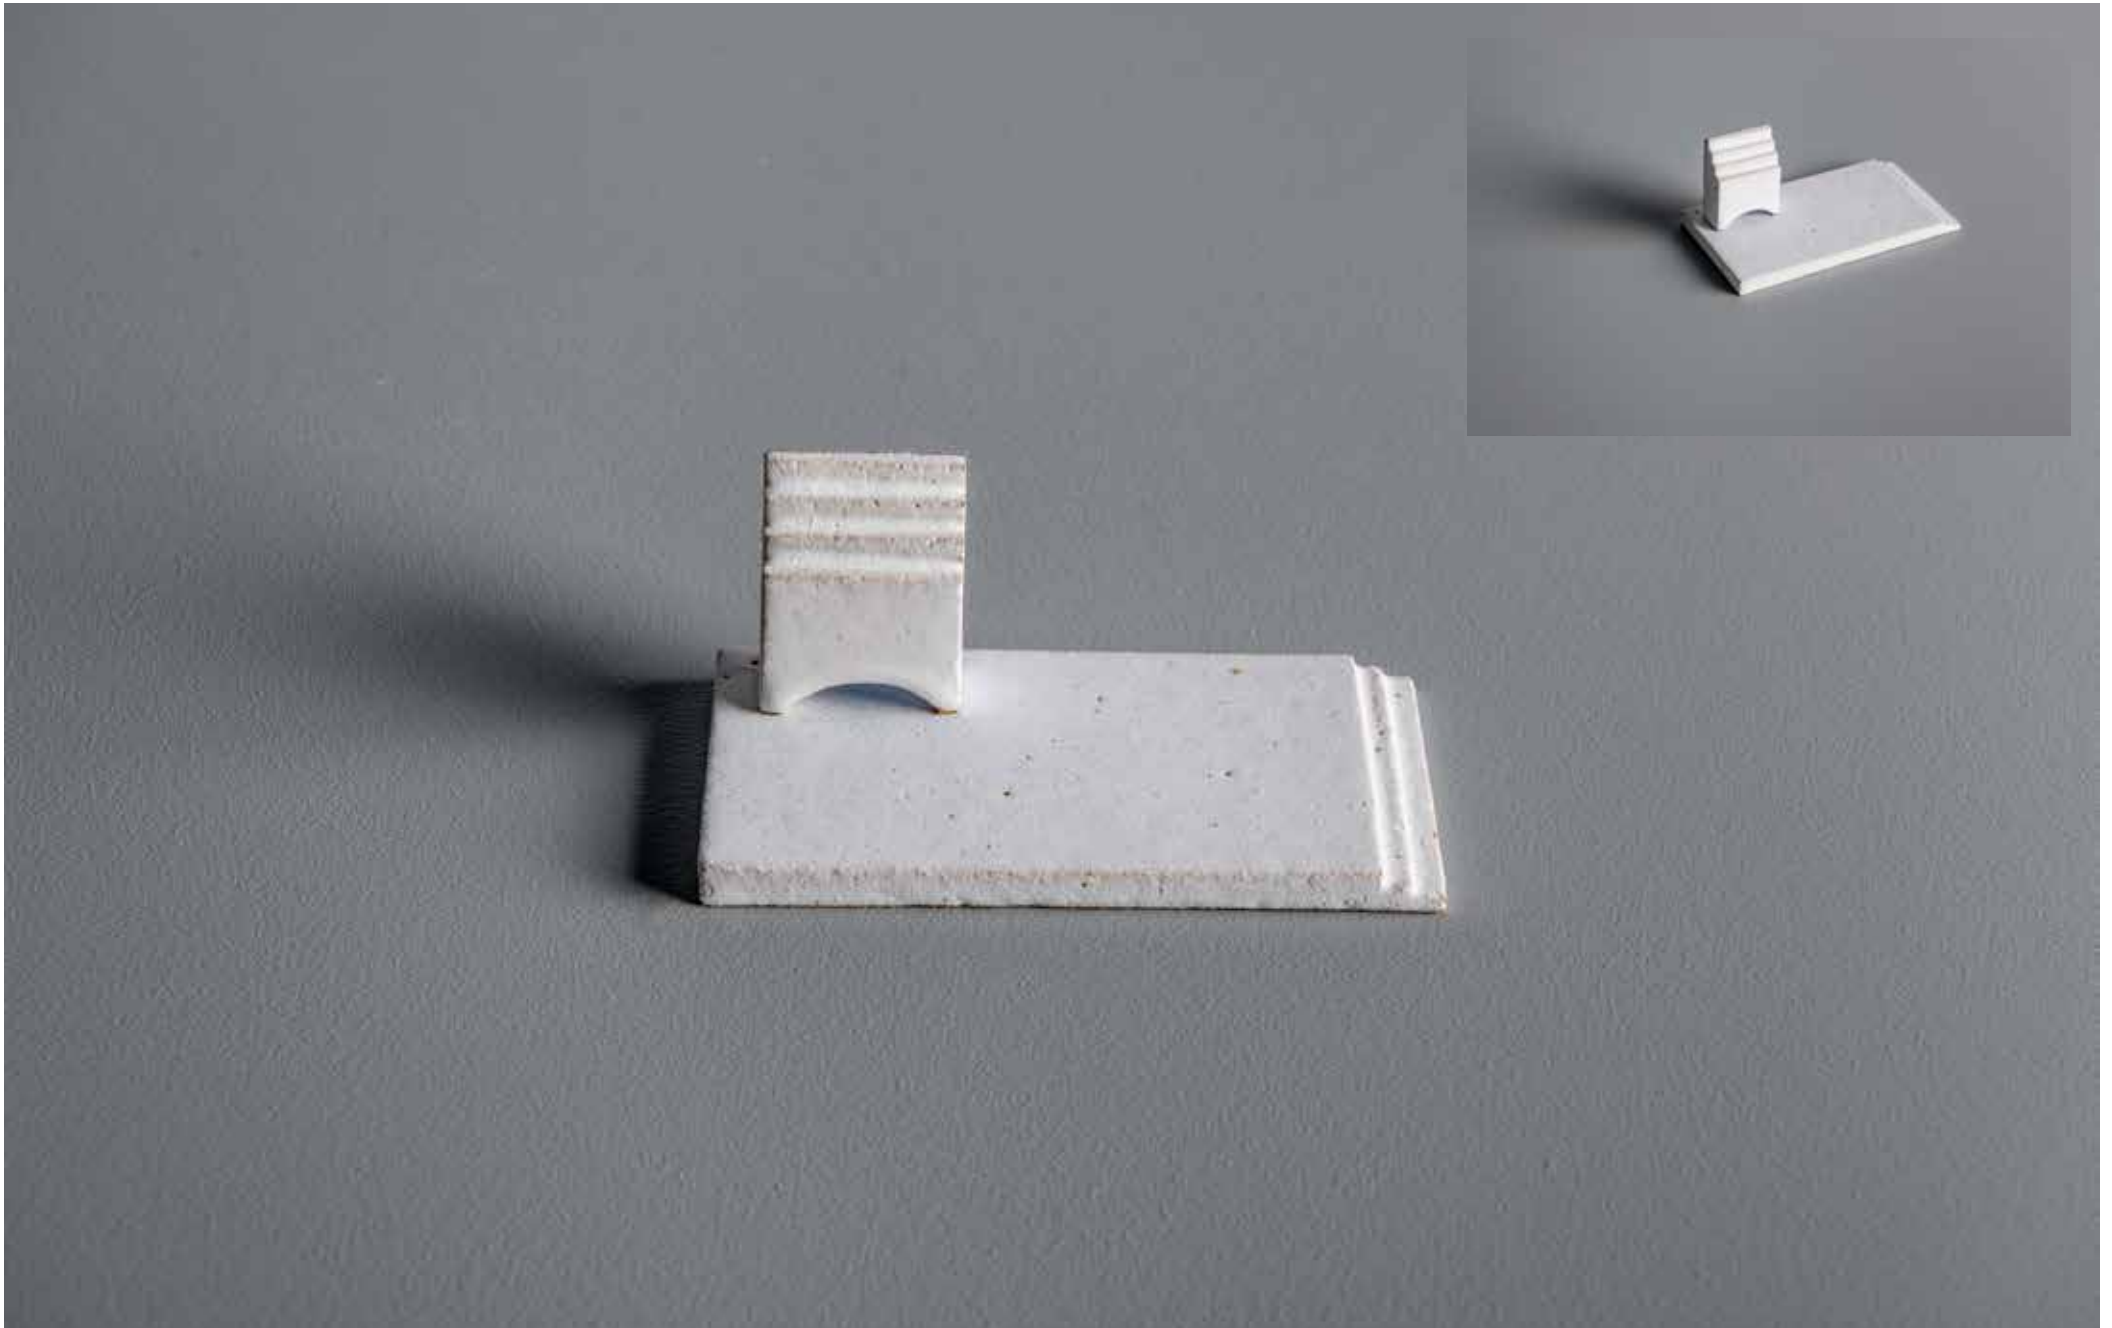

A-111 (3 Parts)
Raku, satin white glaze
25H x 135L x 95D mm
\$205 inc GST

LOCATION | The Hub General Store

A-112 (2 Parts)
Raku, satin white glaze
55H x 165L x 90D mm
\$190 inc GST

LOCATION | The Hub General Store