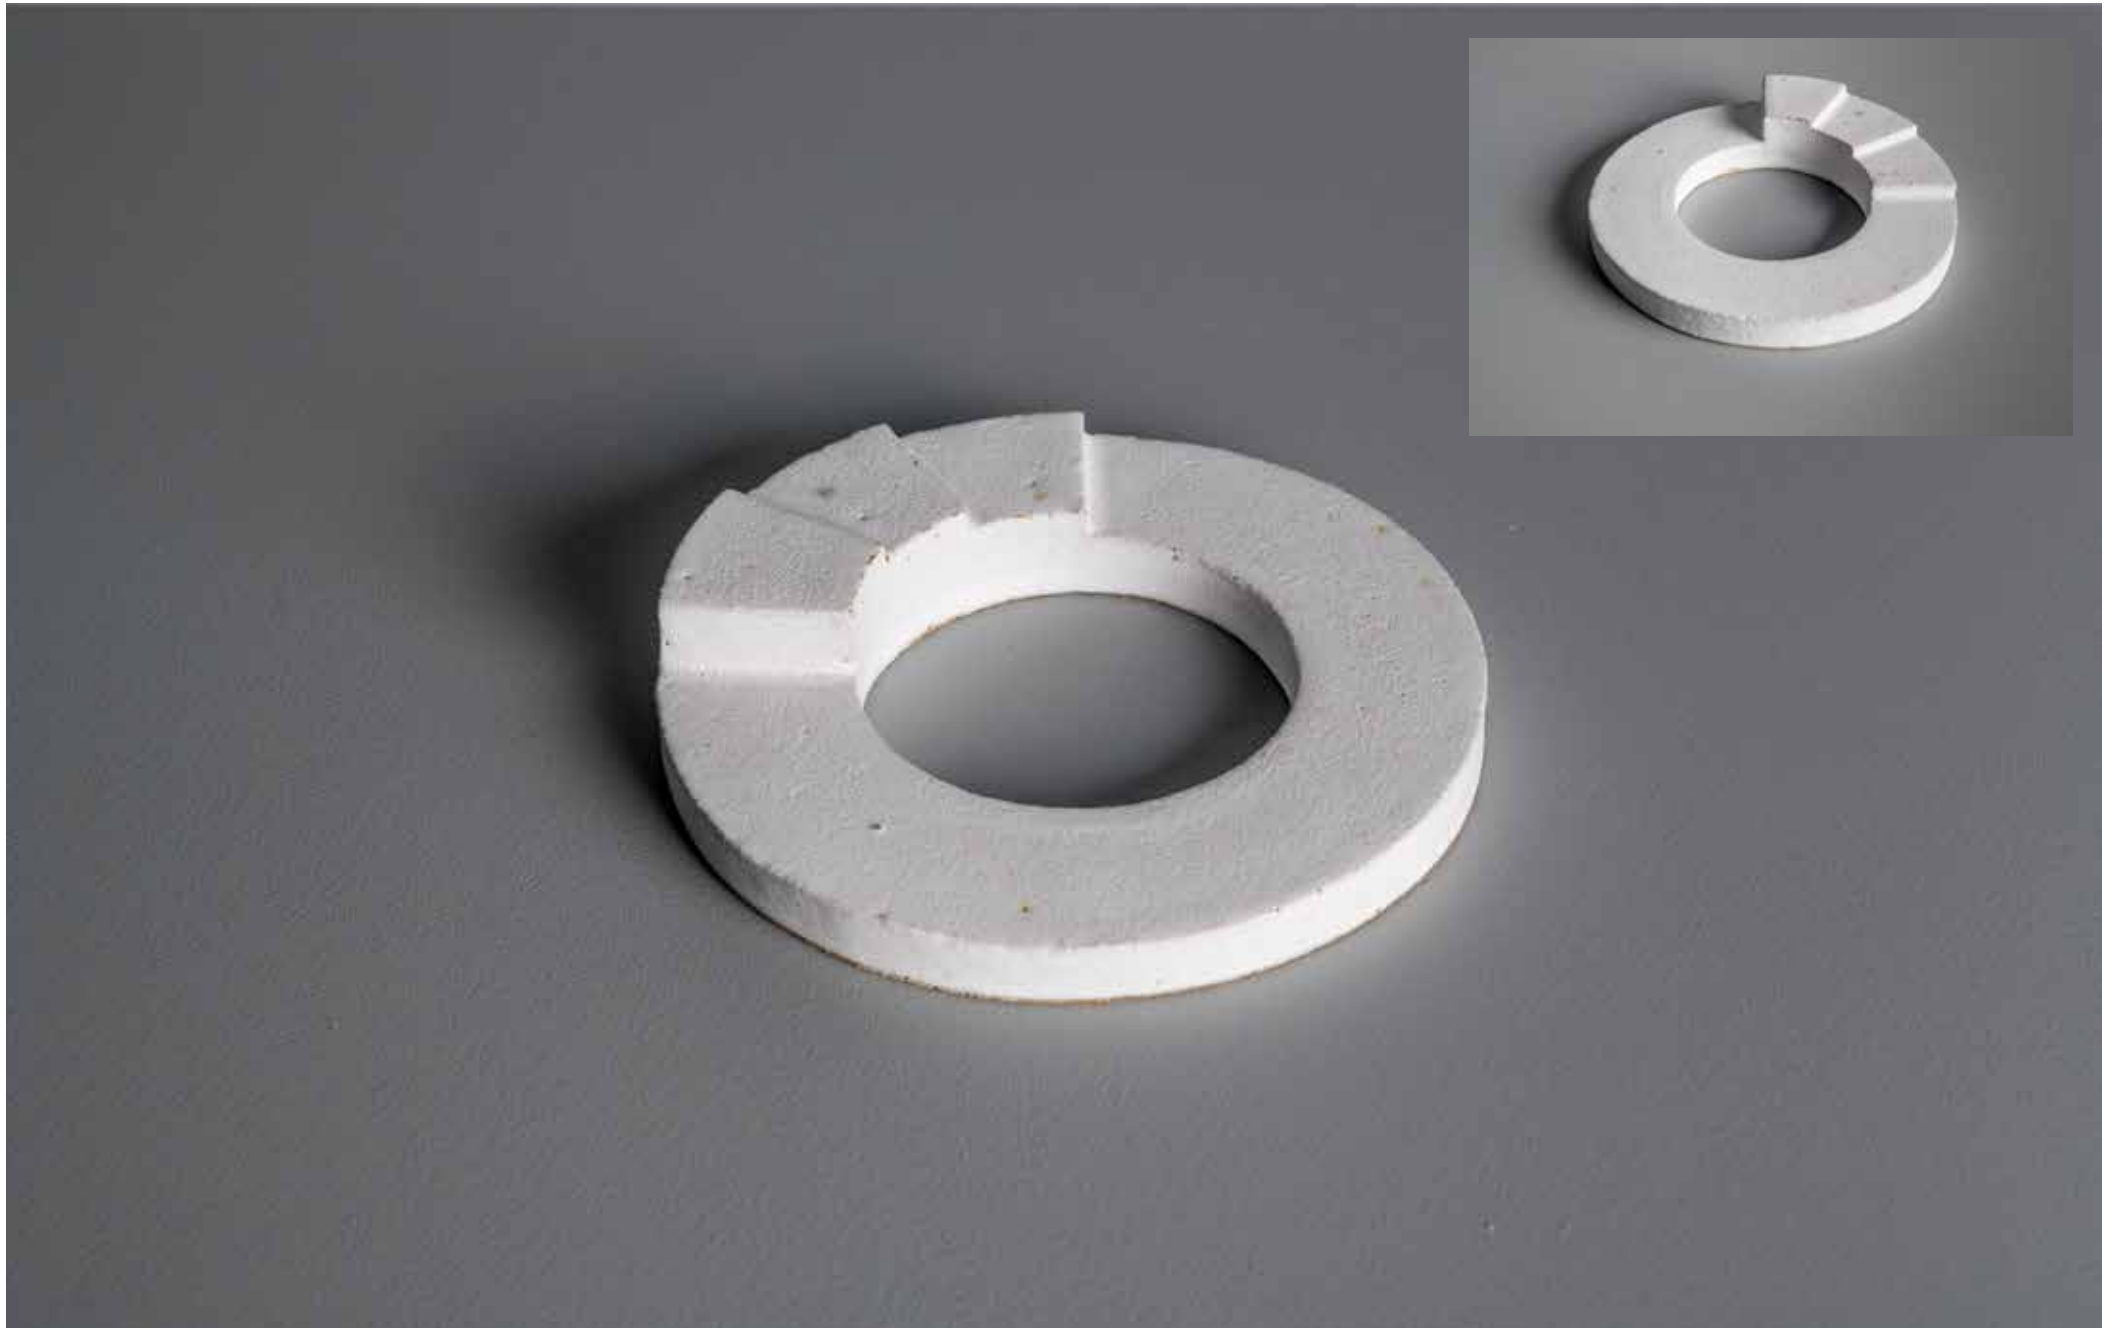

LOCATION | Hub - Duke Street

A-107
Raku, satin white glaze
90H x 190DIA mm
\$520 inc GST

LOCATION | Hub - Duke Street

A-108
Raku, satin white glaze
80H x 270DIA mm
\$740 inc GST

LOCATION | Hub - Duke Street