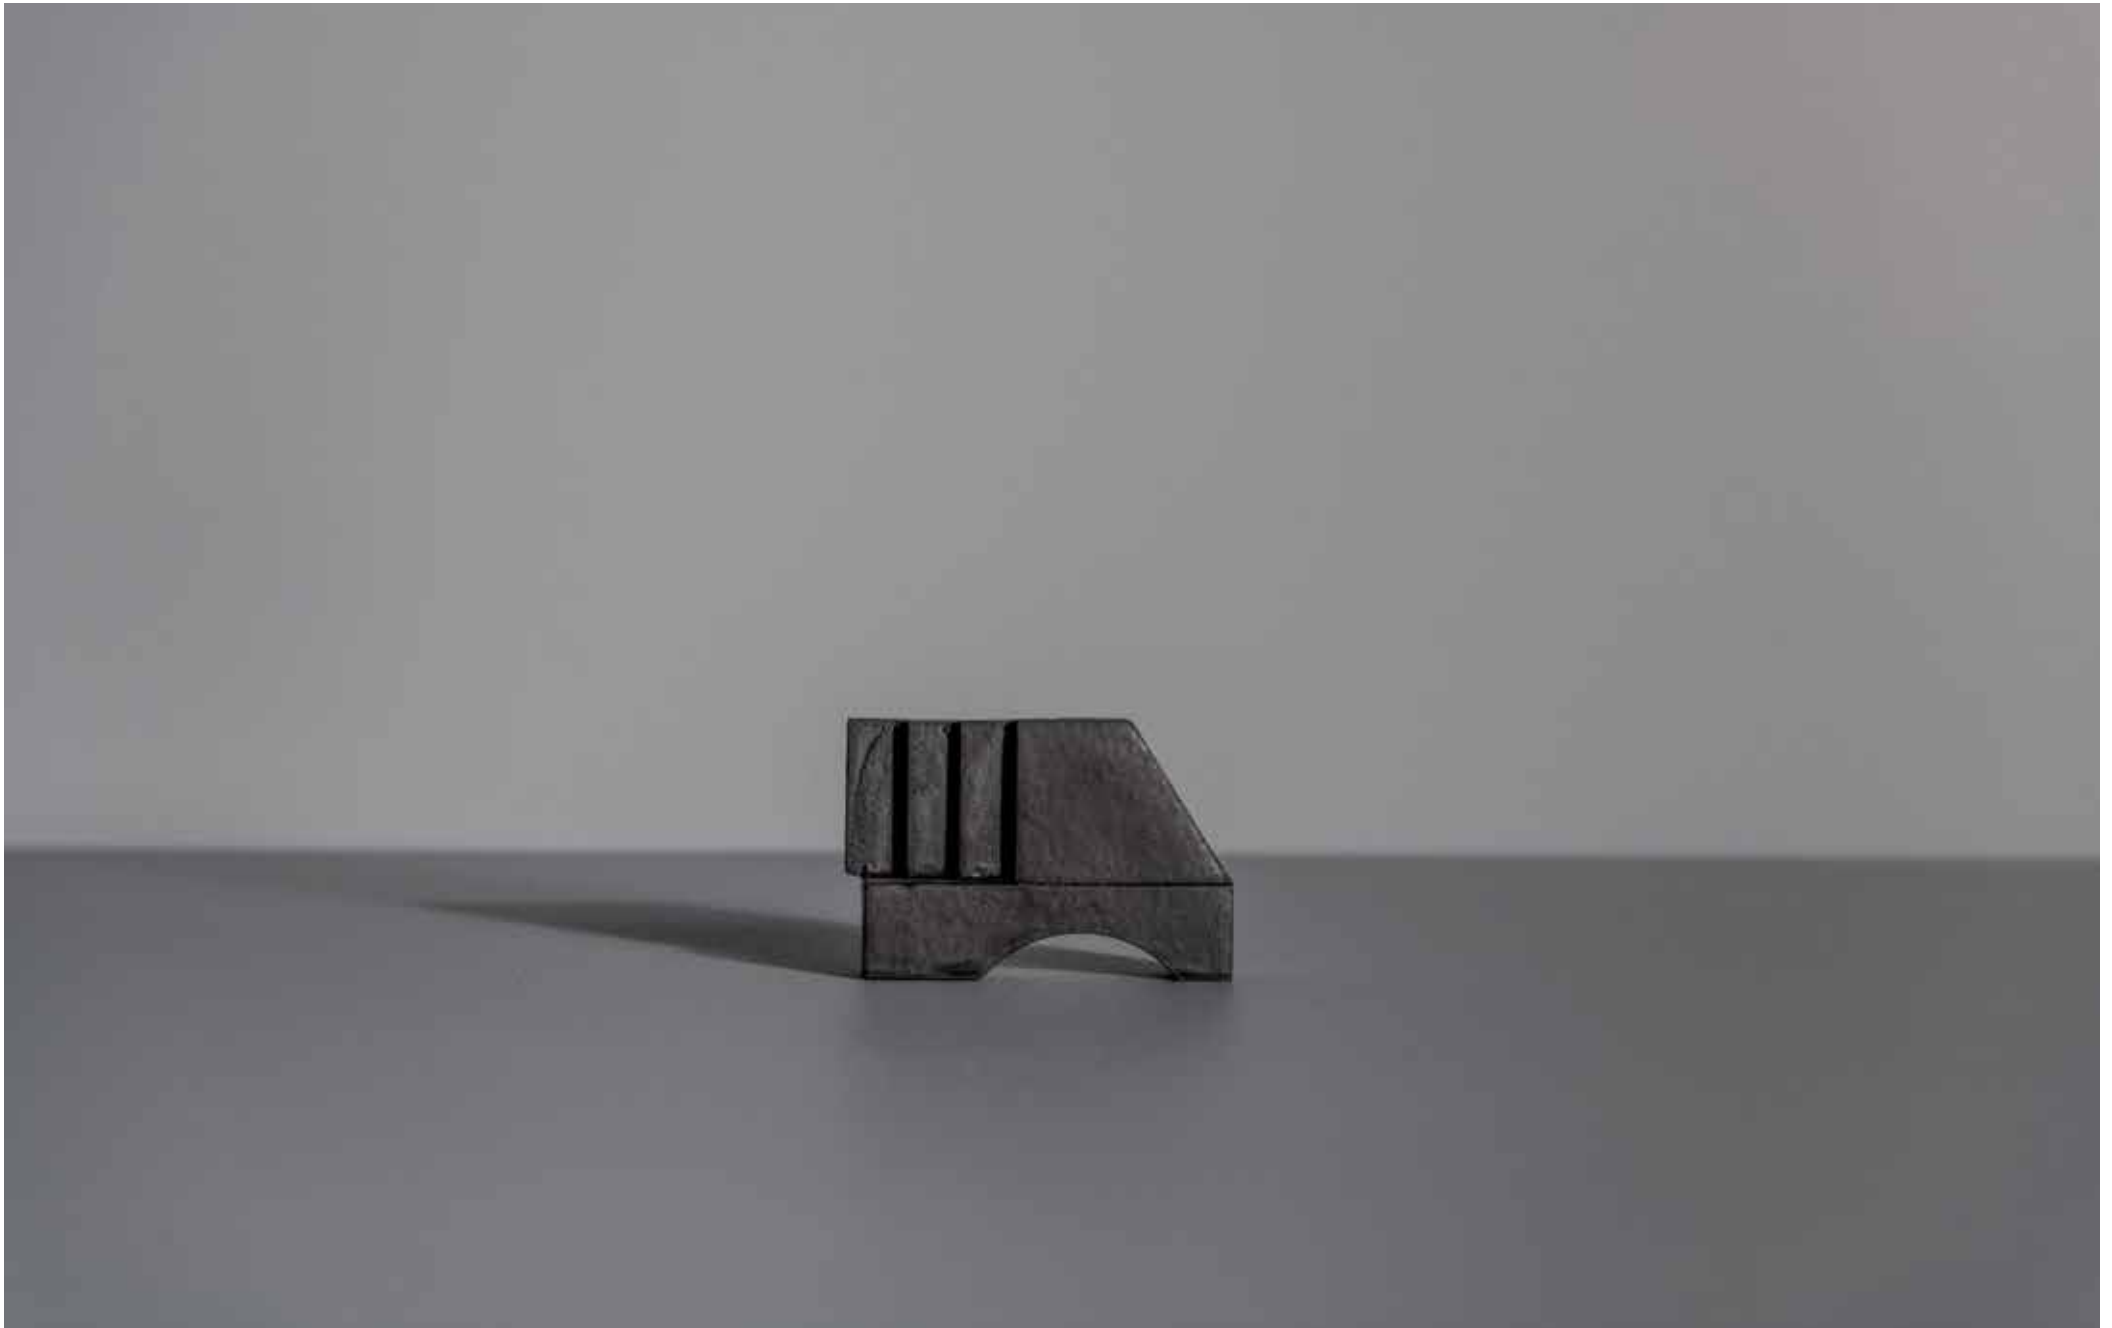

A-09
Scarva, satin black glaze
50H x 75L x 20D mm
$140 inc GST

LOCATION | Hub - Duke Street