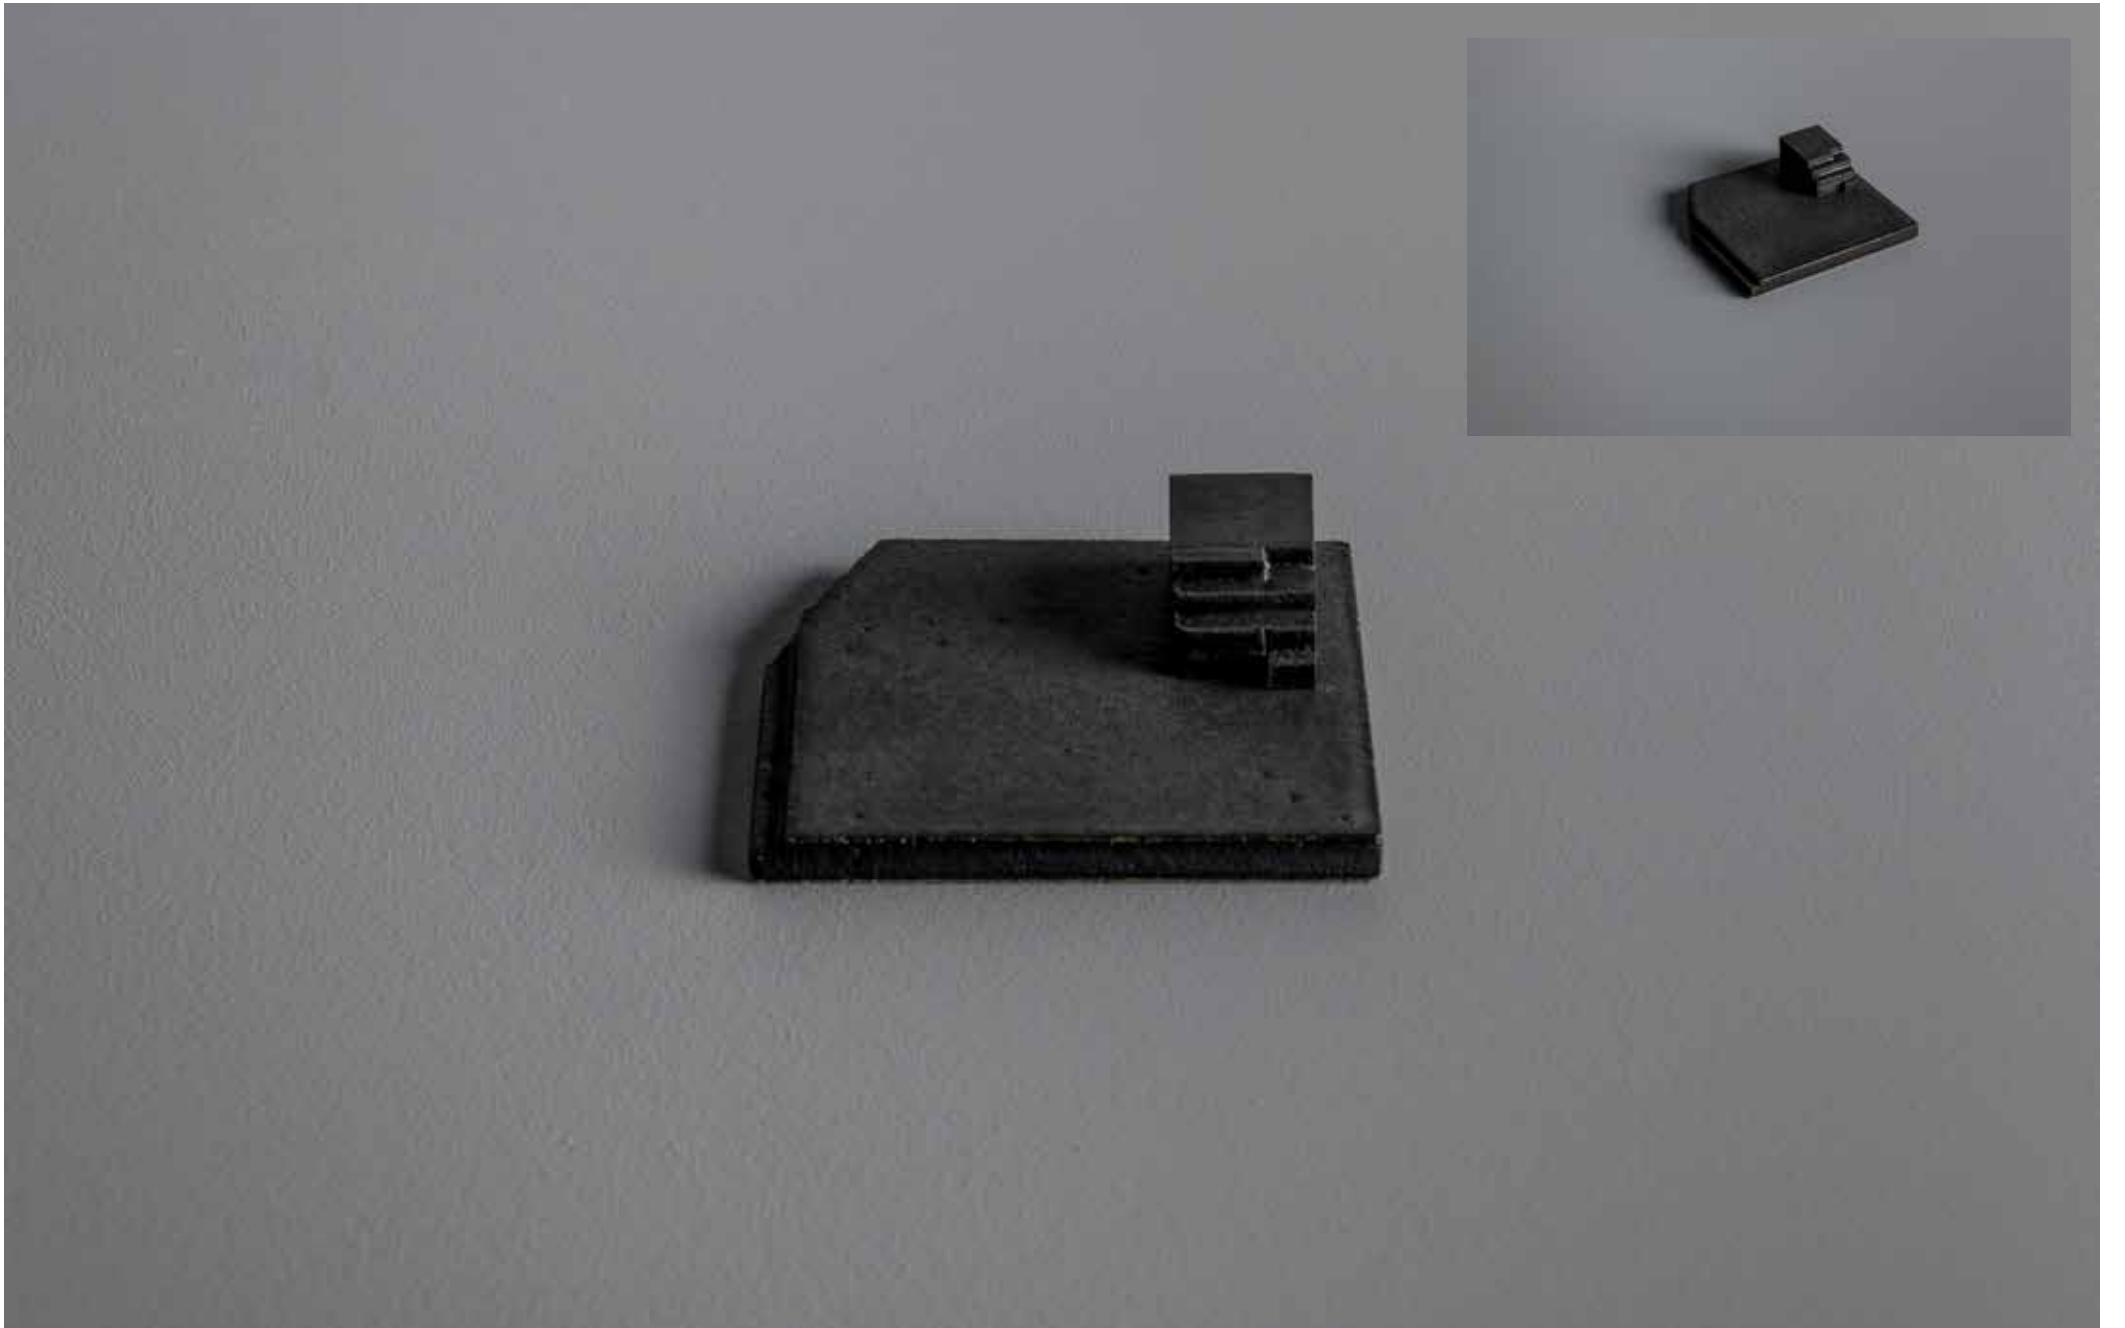

A-115 (2 Parts)
Raku, satin white glaze
45H x 215L x 65D mm
\$195 inc GST

LOCATION | The Hub General Store

A-116 (2 Parts)
Raku, satin black glaze
30H x 215L x 60D mm
\$195 inc GST

LOCATION | The Hub General Store