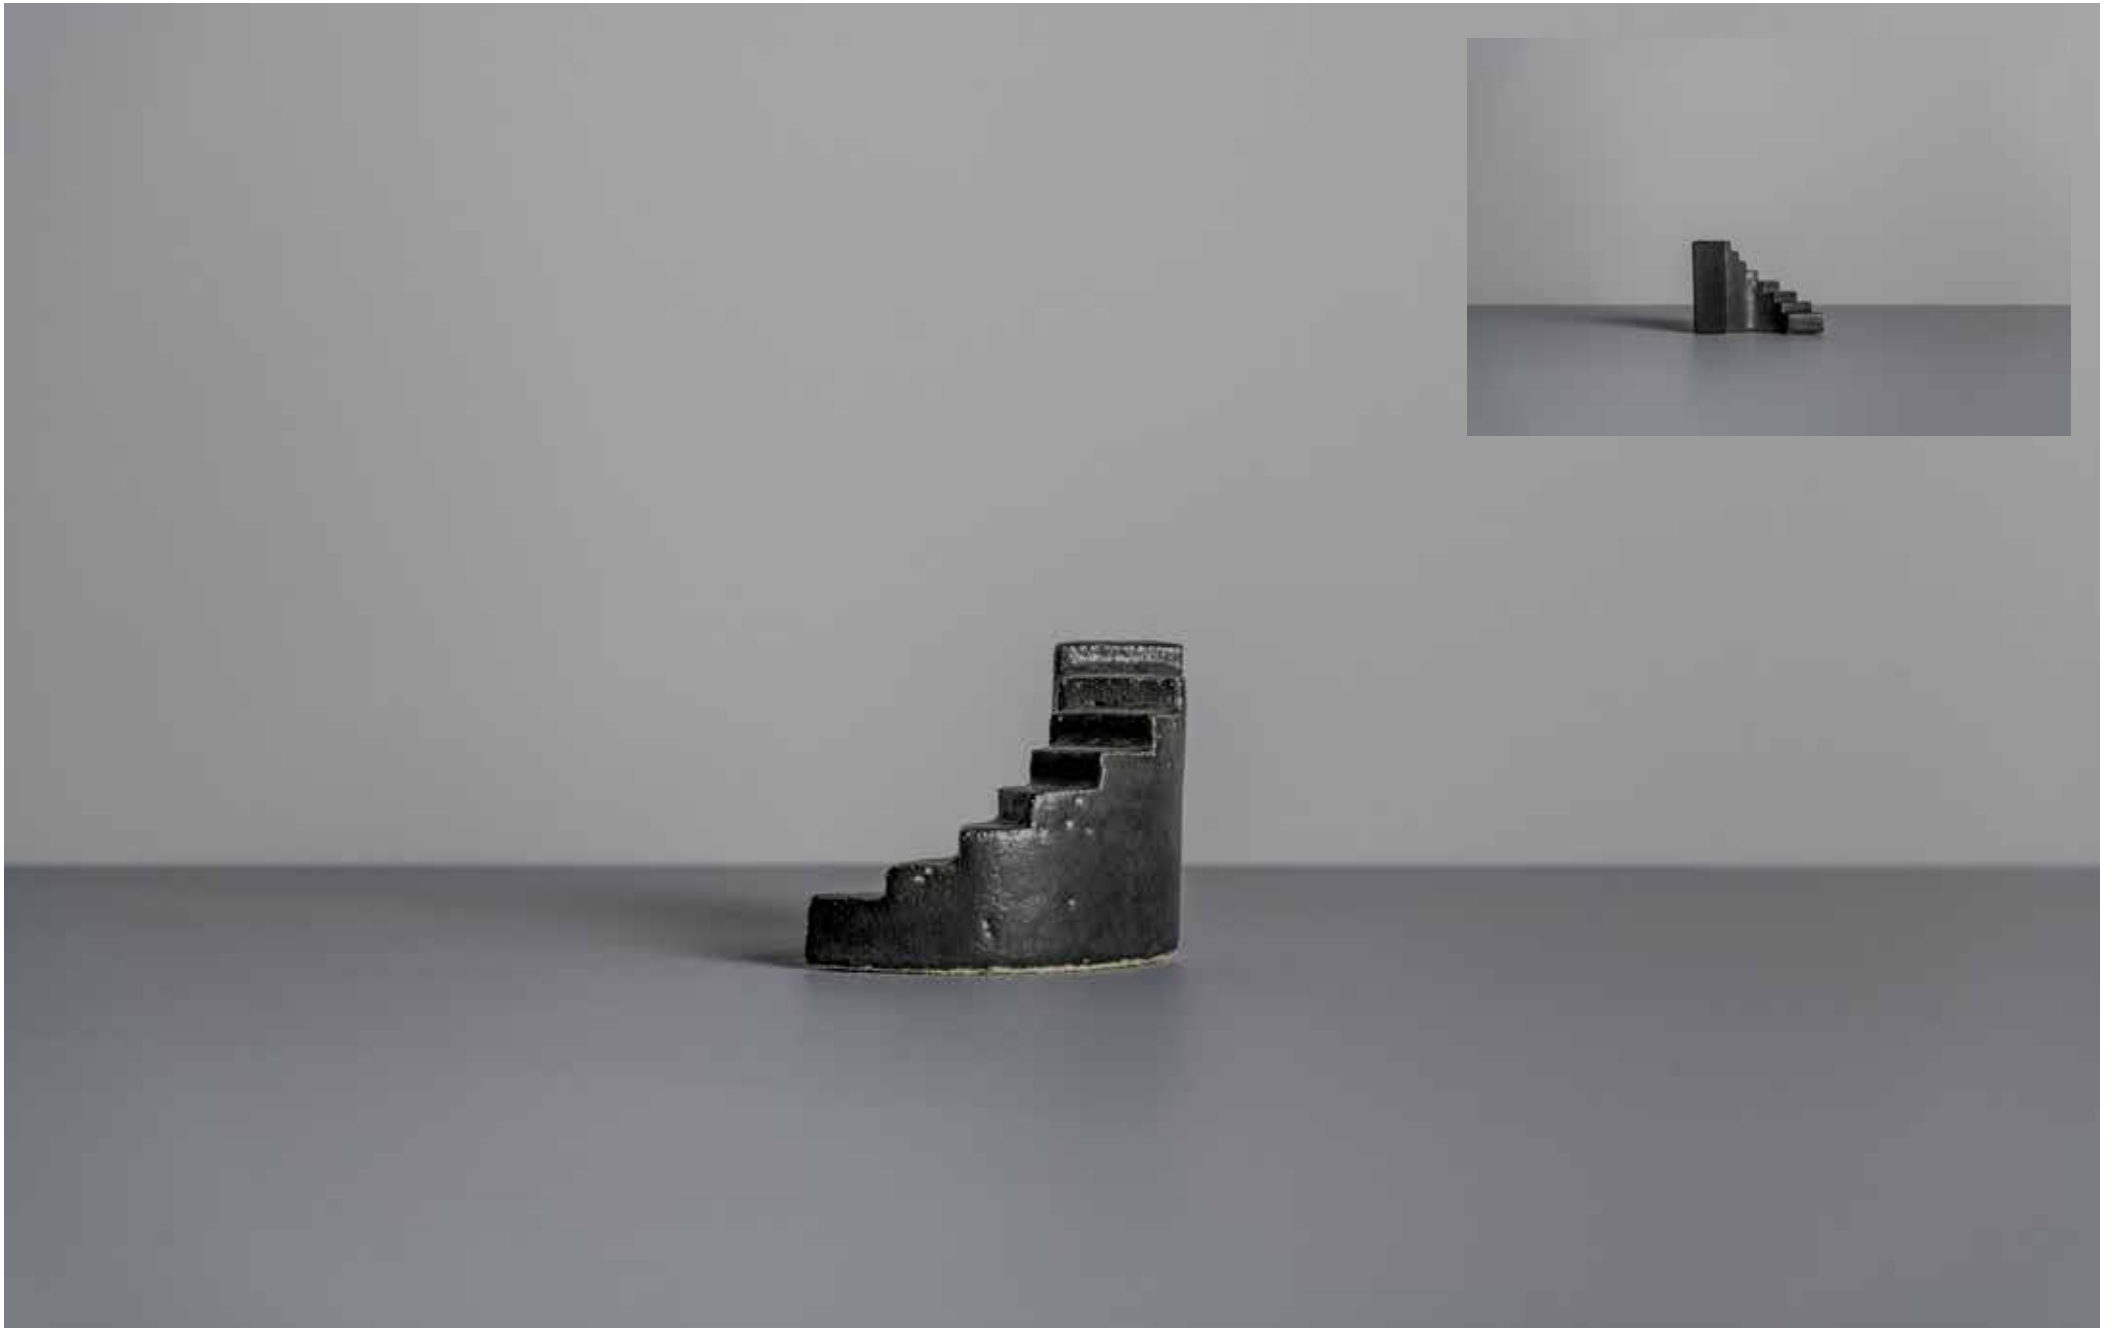

LOCATION | Hub - Duke Street

A-63
Raku, coarse, satin white glaze
340H x 345L x 35D mm
\$890 inc GST

Bruce Rowe | ASCEND
Catalogue of works | Hub | May 2018 | hubfurniture.com.au

LOCATION | Hub - Duke Street