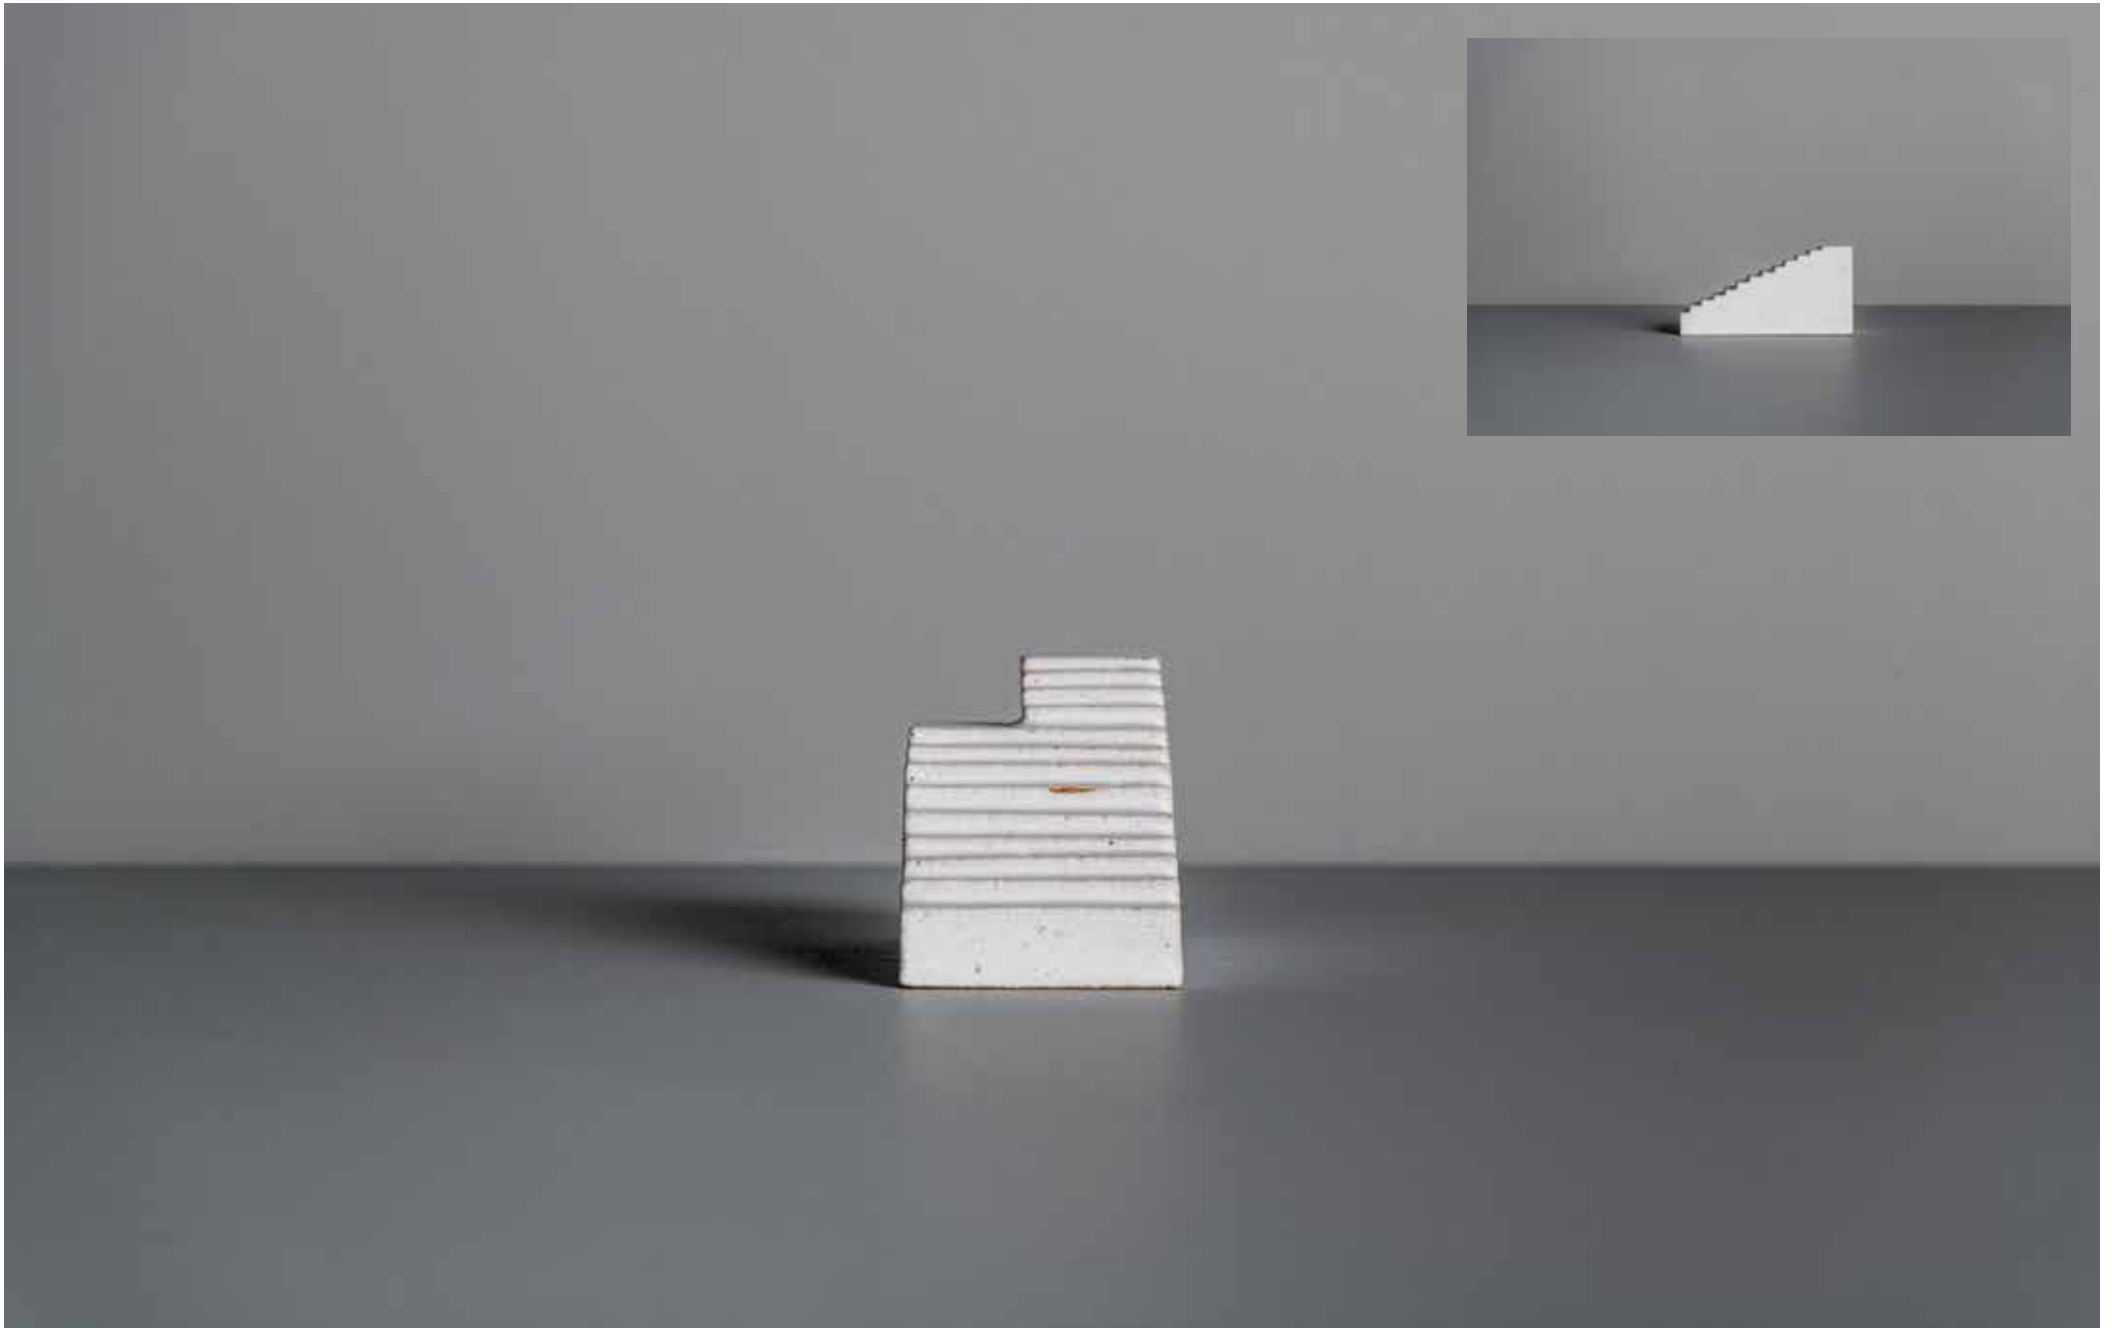

LOCATION | Hub - Duke Street

A-67
Raku, satin white glaze
55H x 80L x 50D mm
\$370 inc GST

LOCATION | Hub - Duke Street

A-68
Raku, satin white glaze
70H x 135L x 60D mm
\$565 inc GST

LOCATION | Hub - Duke Street