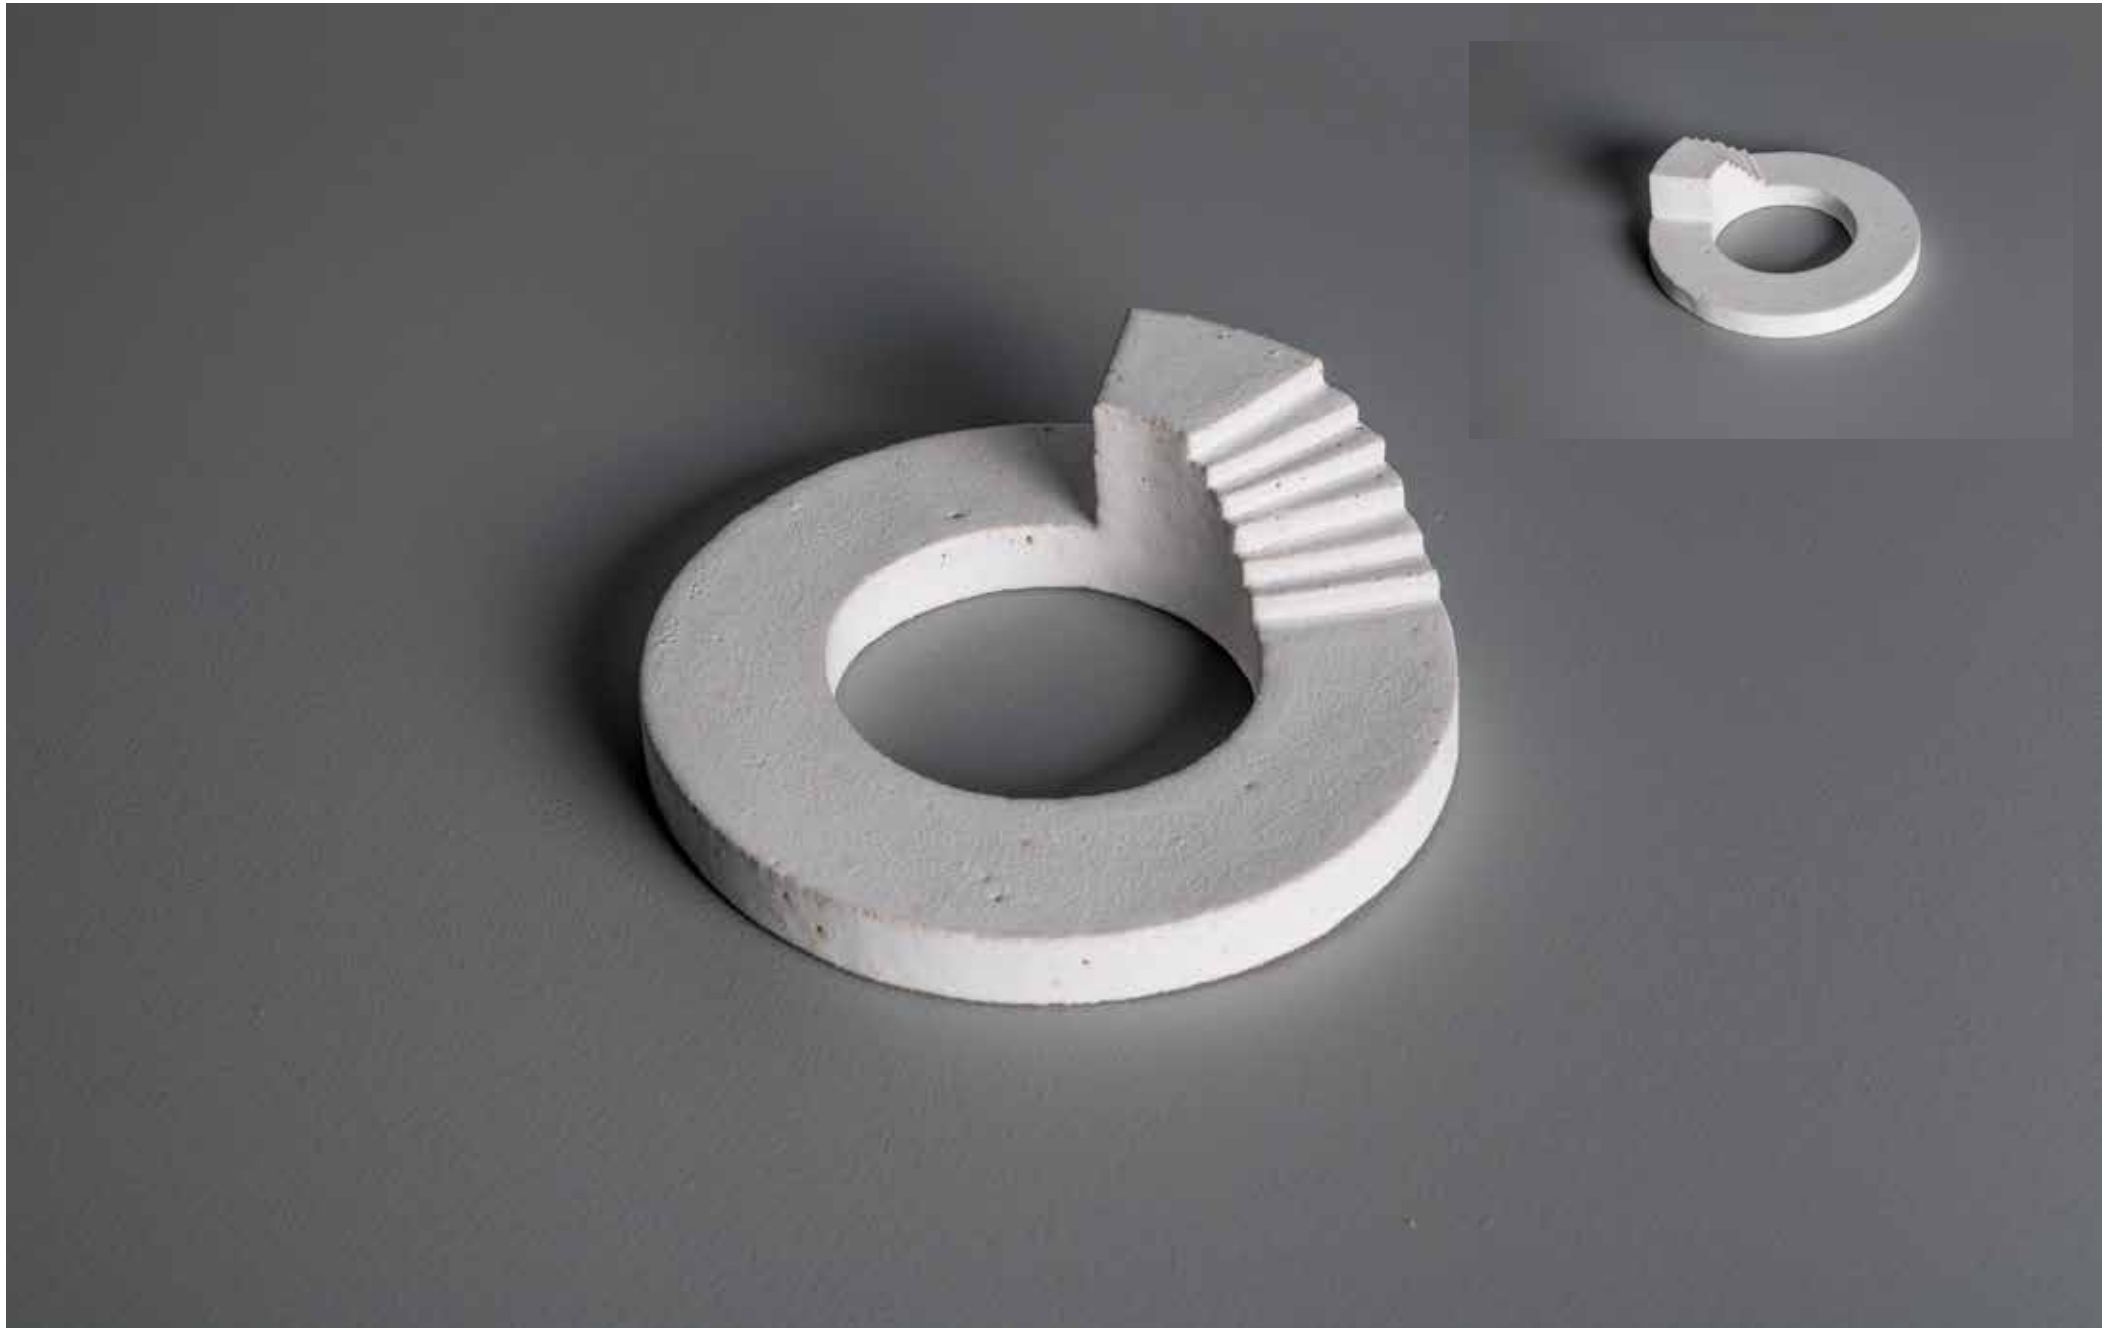

A-105
Raku, satin white glaze
60H x 190DIA mm
$520 inc GST

LOCATION | Hub - Duke Street