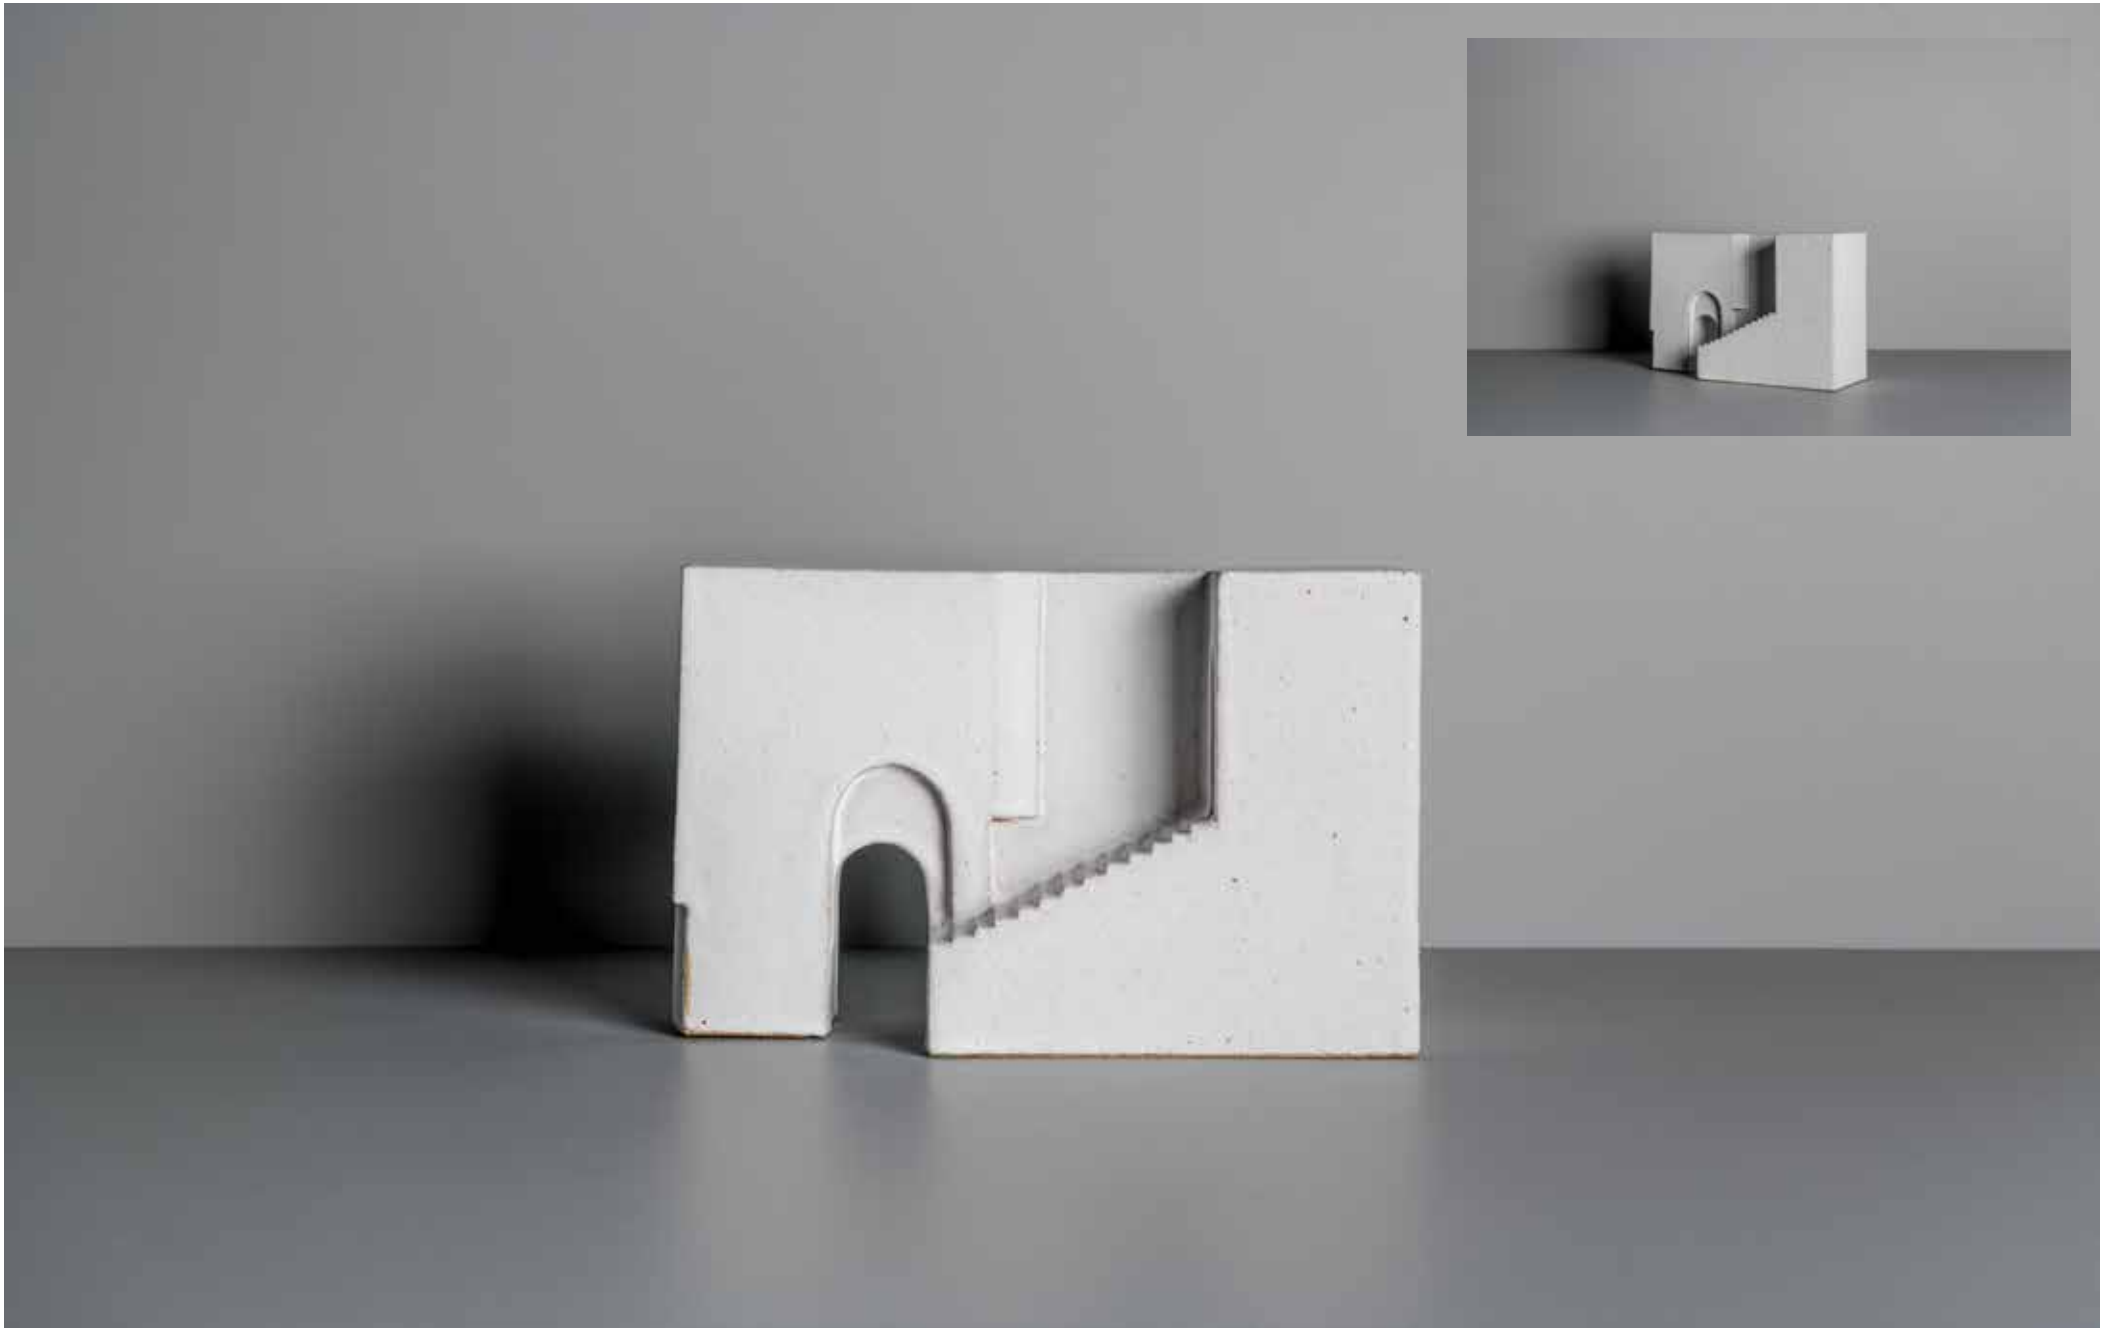

LOCATION | Hub - Duke Street

A-89
Raku, satin white glaze
195H x 295L x 35D mm
\$1,050 inc GST

LOCATION | Hub - Duke Street

A-90
Raku, satin white glaze
180H x 330L x 70D mm
\$1,700 inc GST

LOCATION | Hub - Duke Street