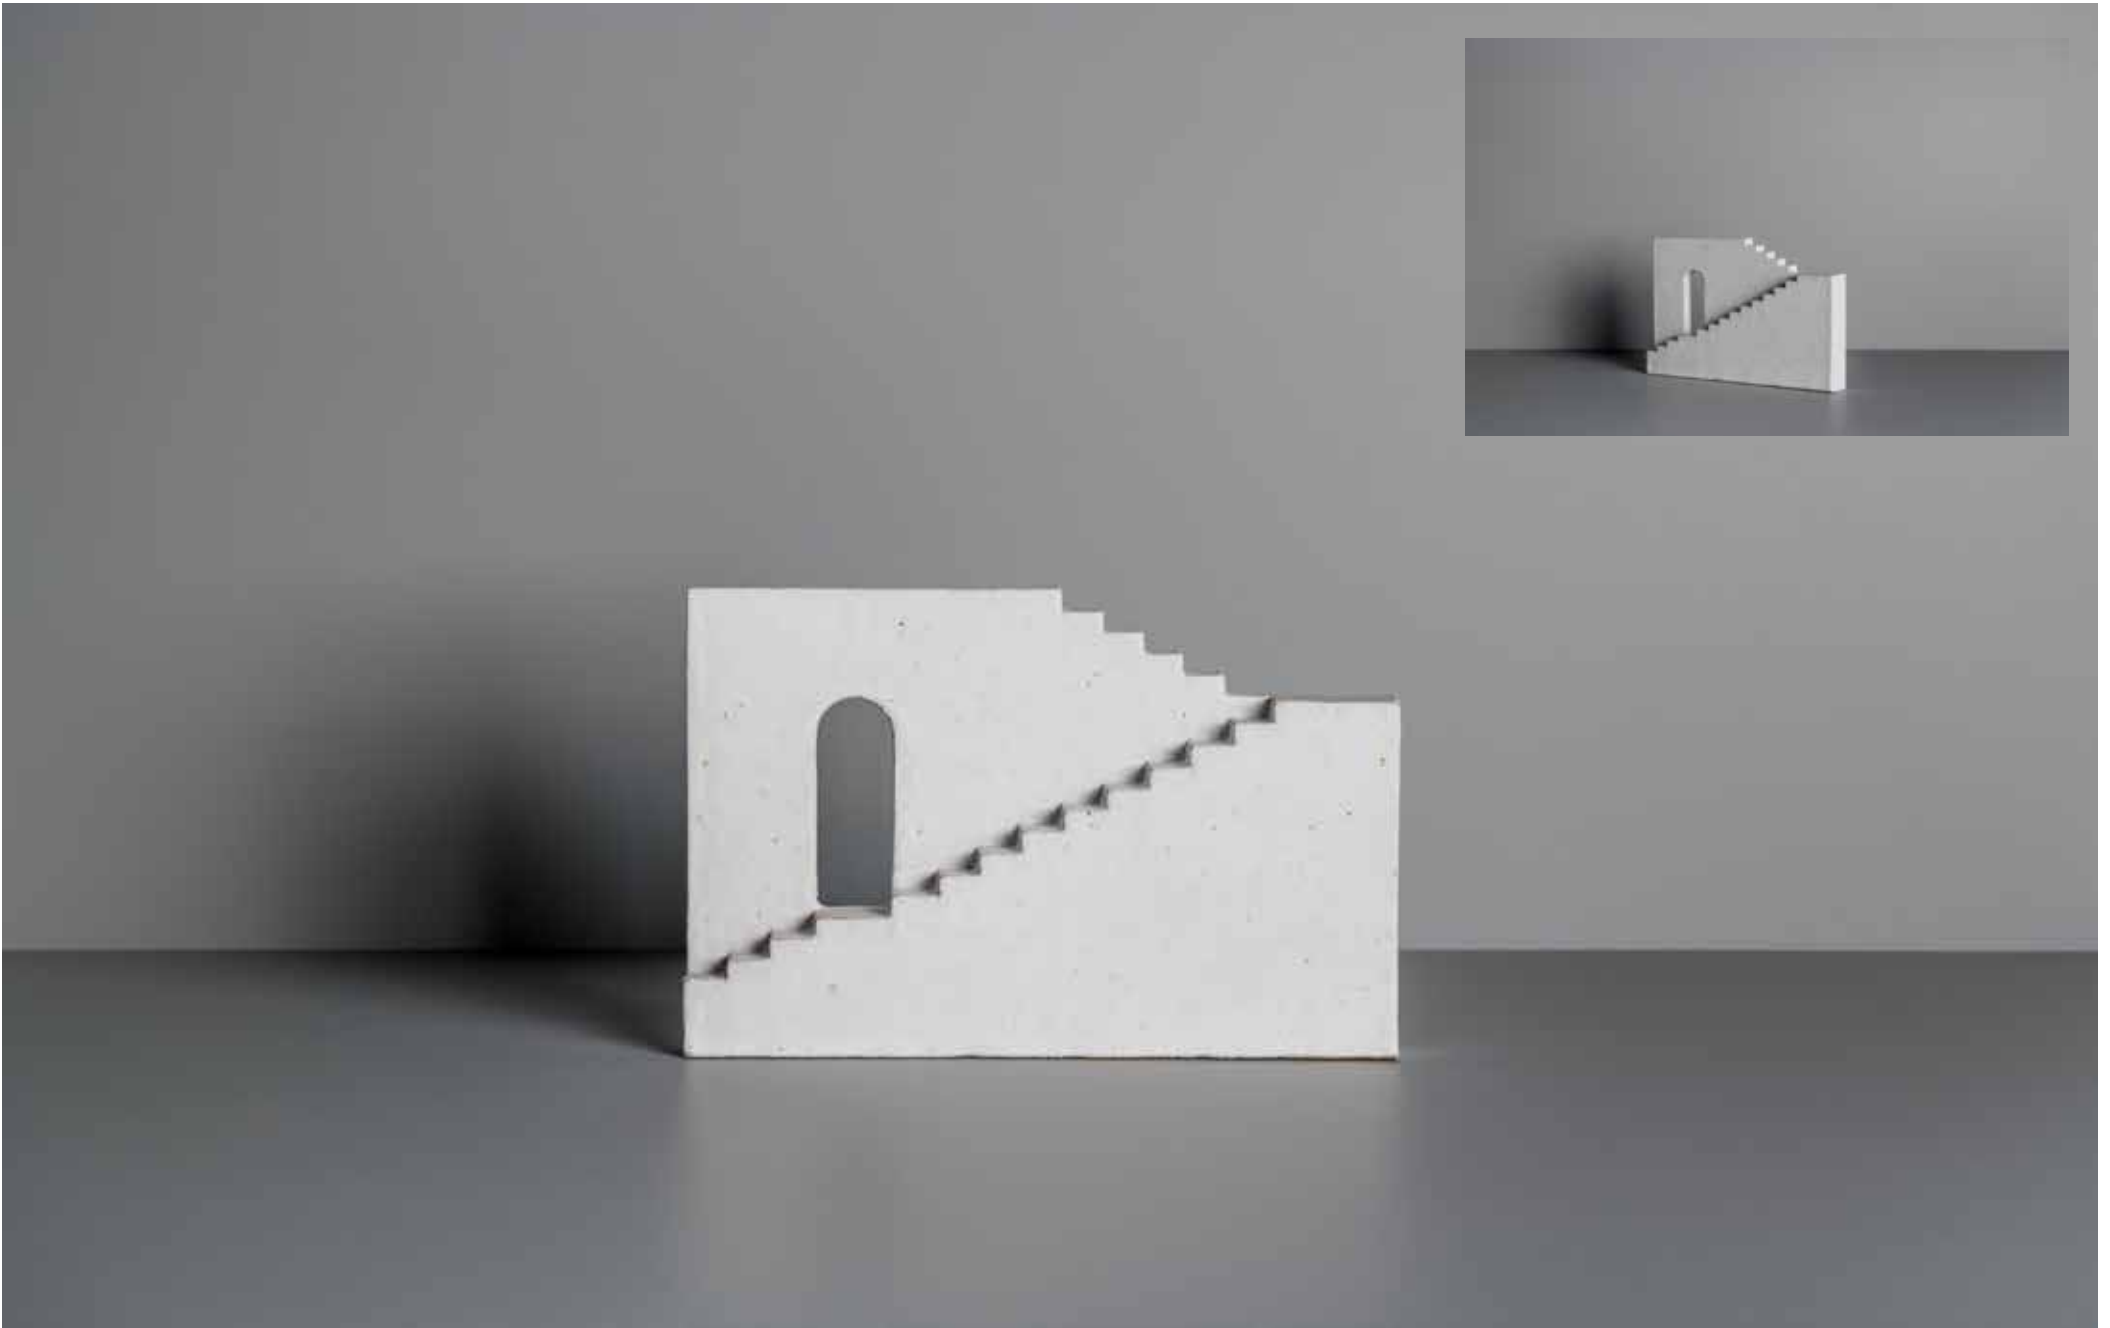

A-89
Raku, satin white glaze
195H x 295L x 35D mm
$1,050 inc GST

LOCATION | Hub - Duke Street