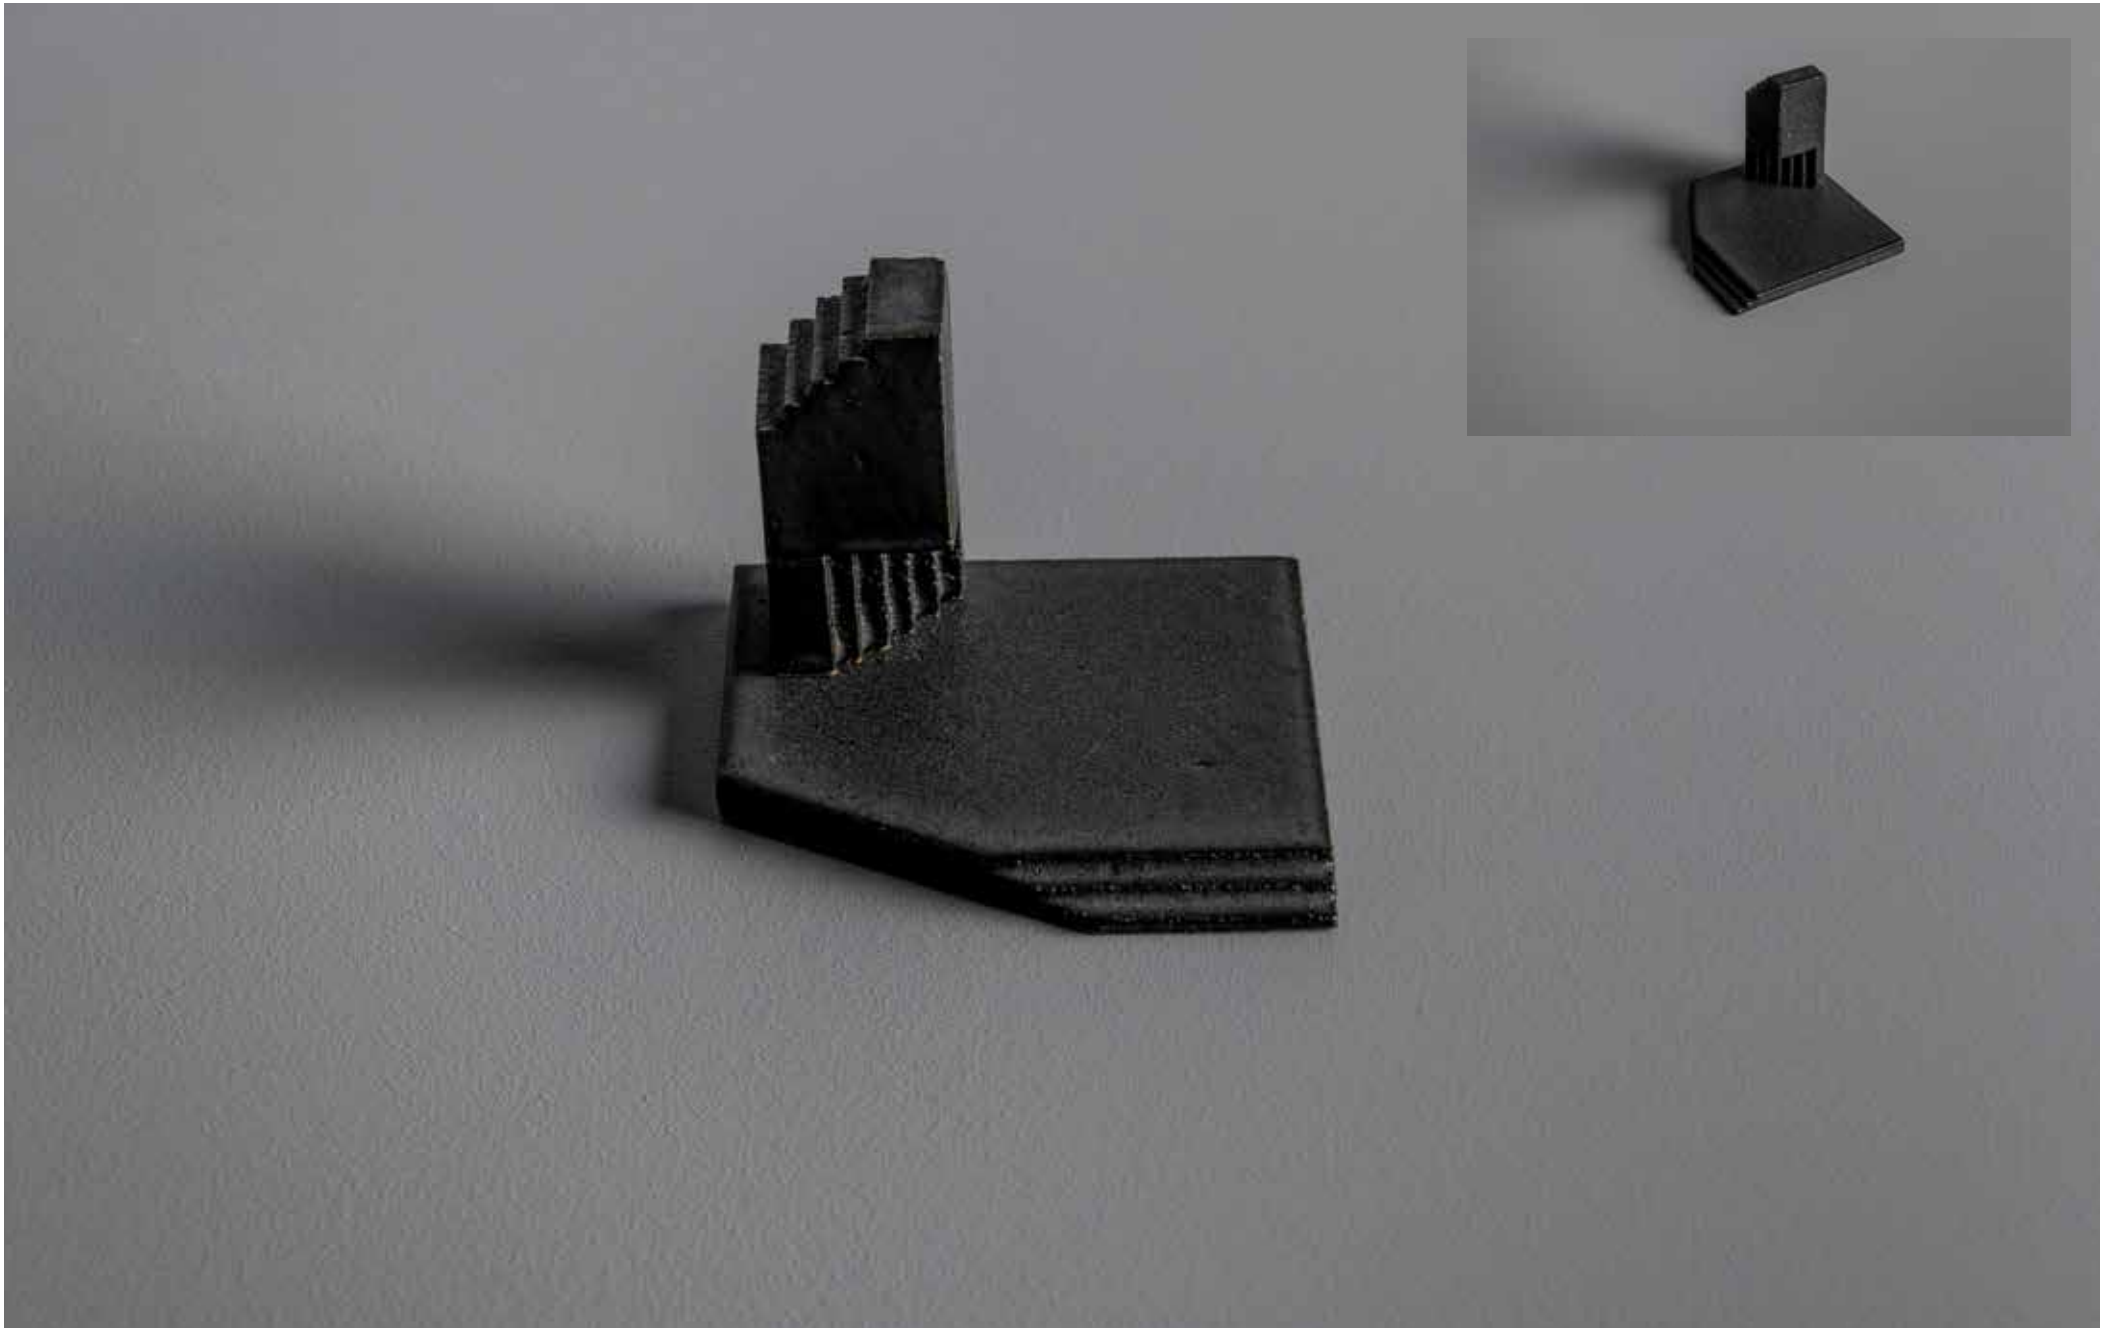

A-118 (2 Parts)
Raku, satin black glaze
85H x 110L x 110D mm
$280 inc GST

LOCATION | The Hub General Store