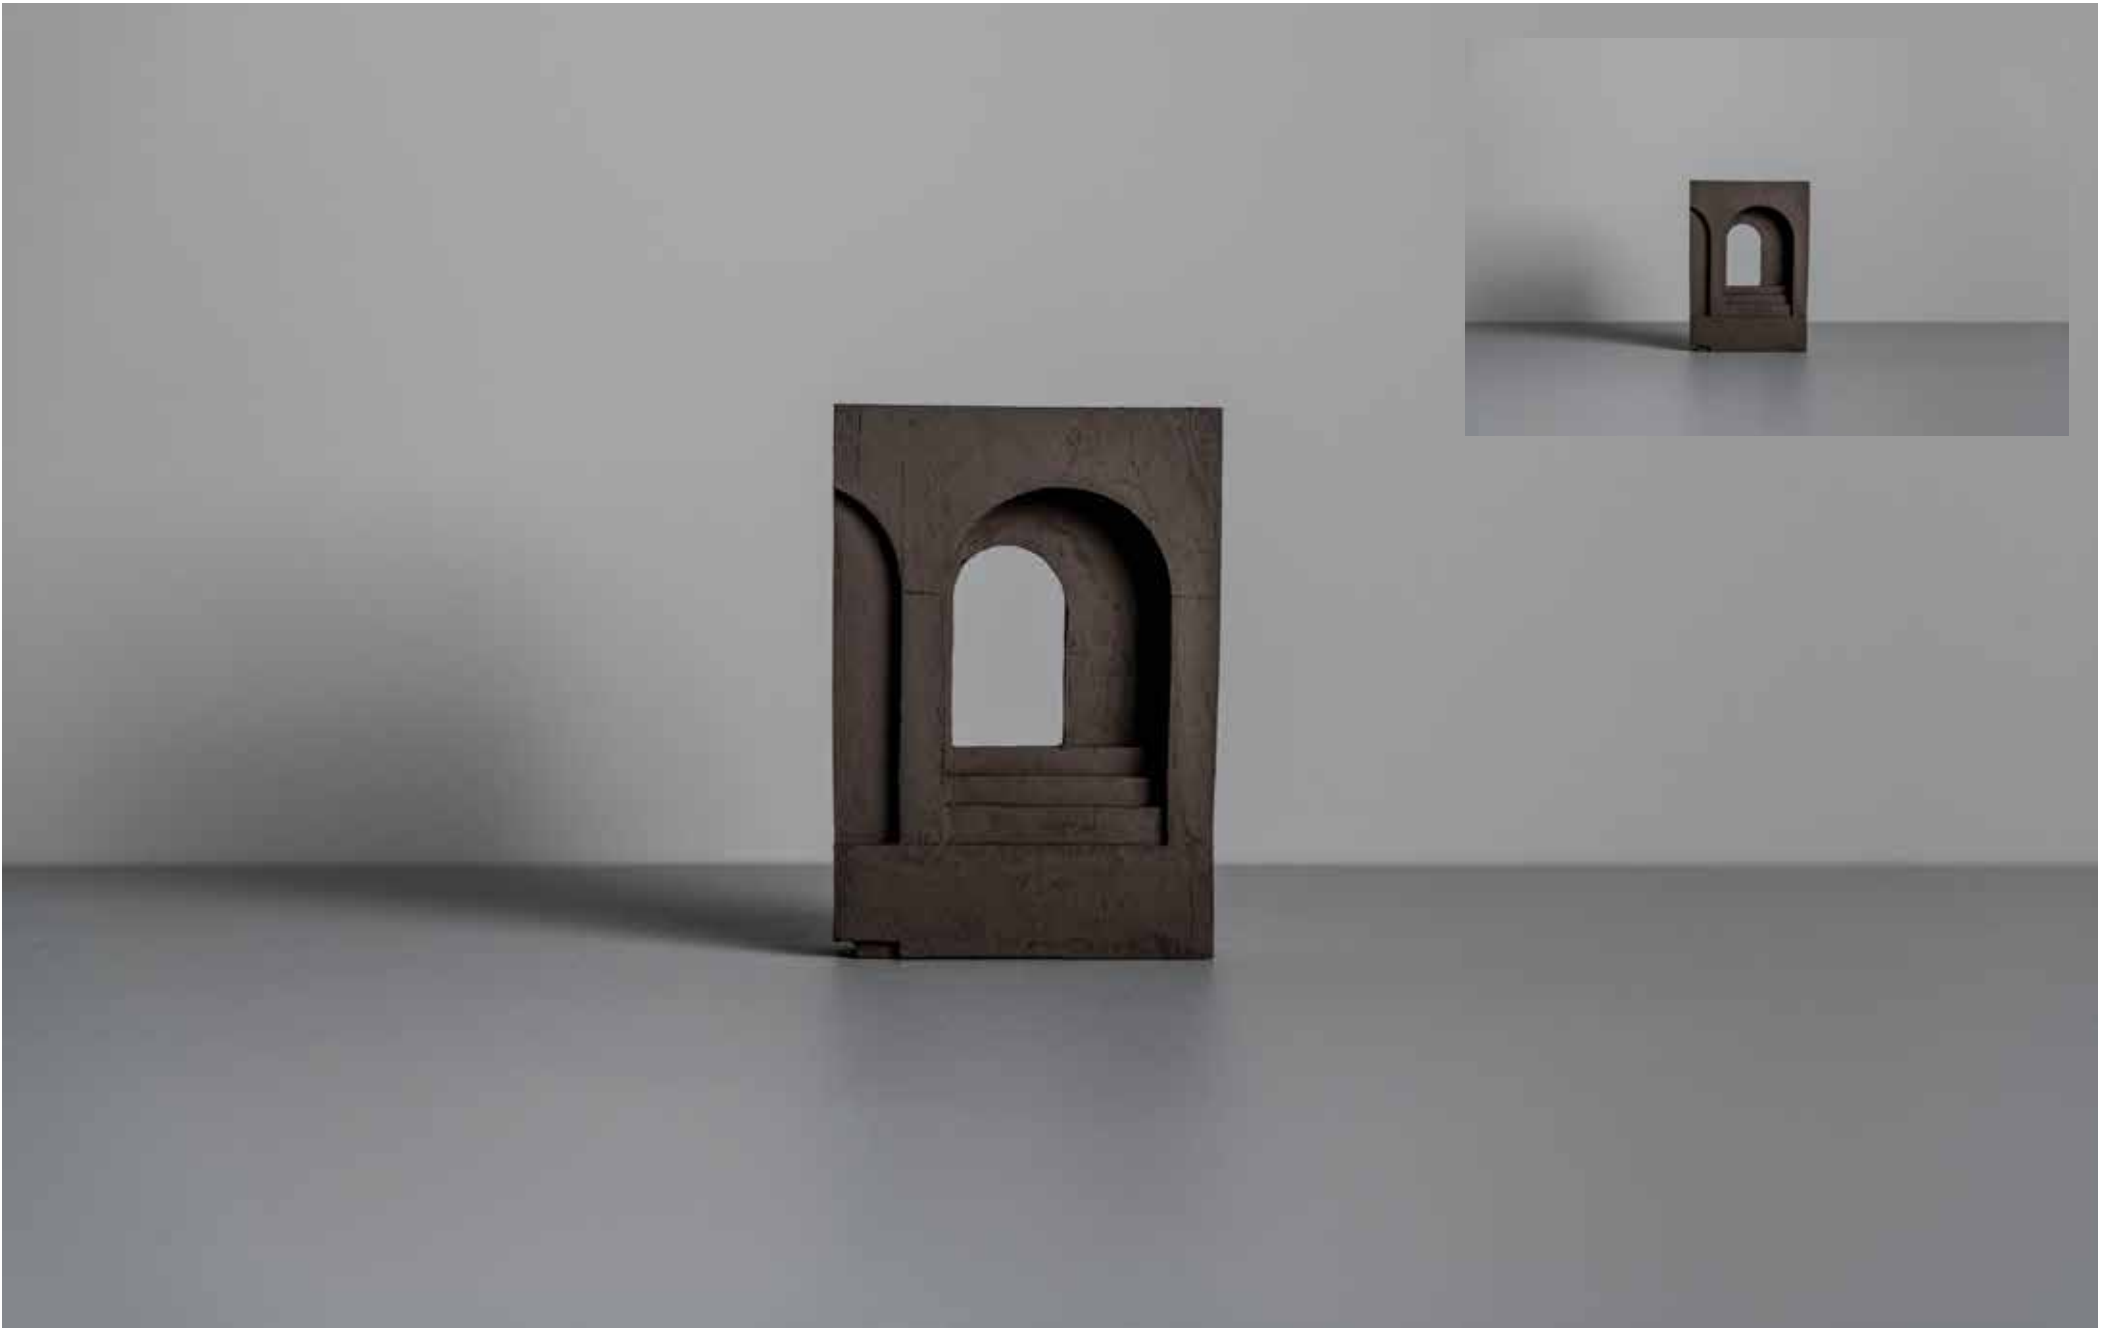

A-79
Scarva, unglazed
130H x 90L x 40D mm
$950 inc GST

Bruce Rowe | ASCEND
Catalogue of works | Hub | May 2018 | hubfurniture.com.au

LOCATION | Hub - Duke Street