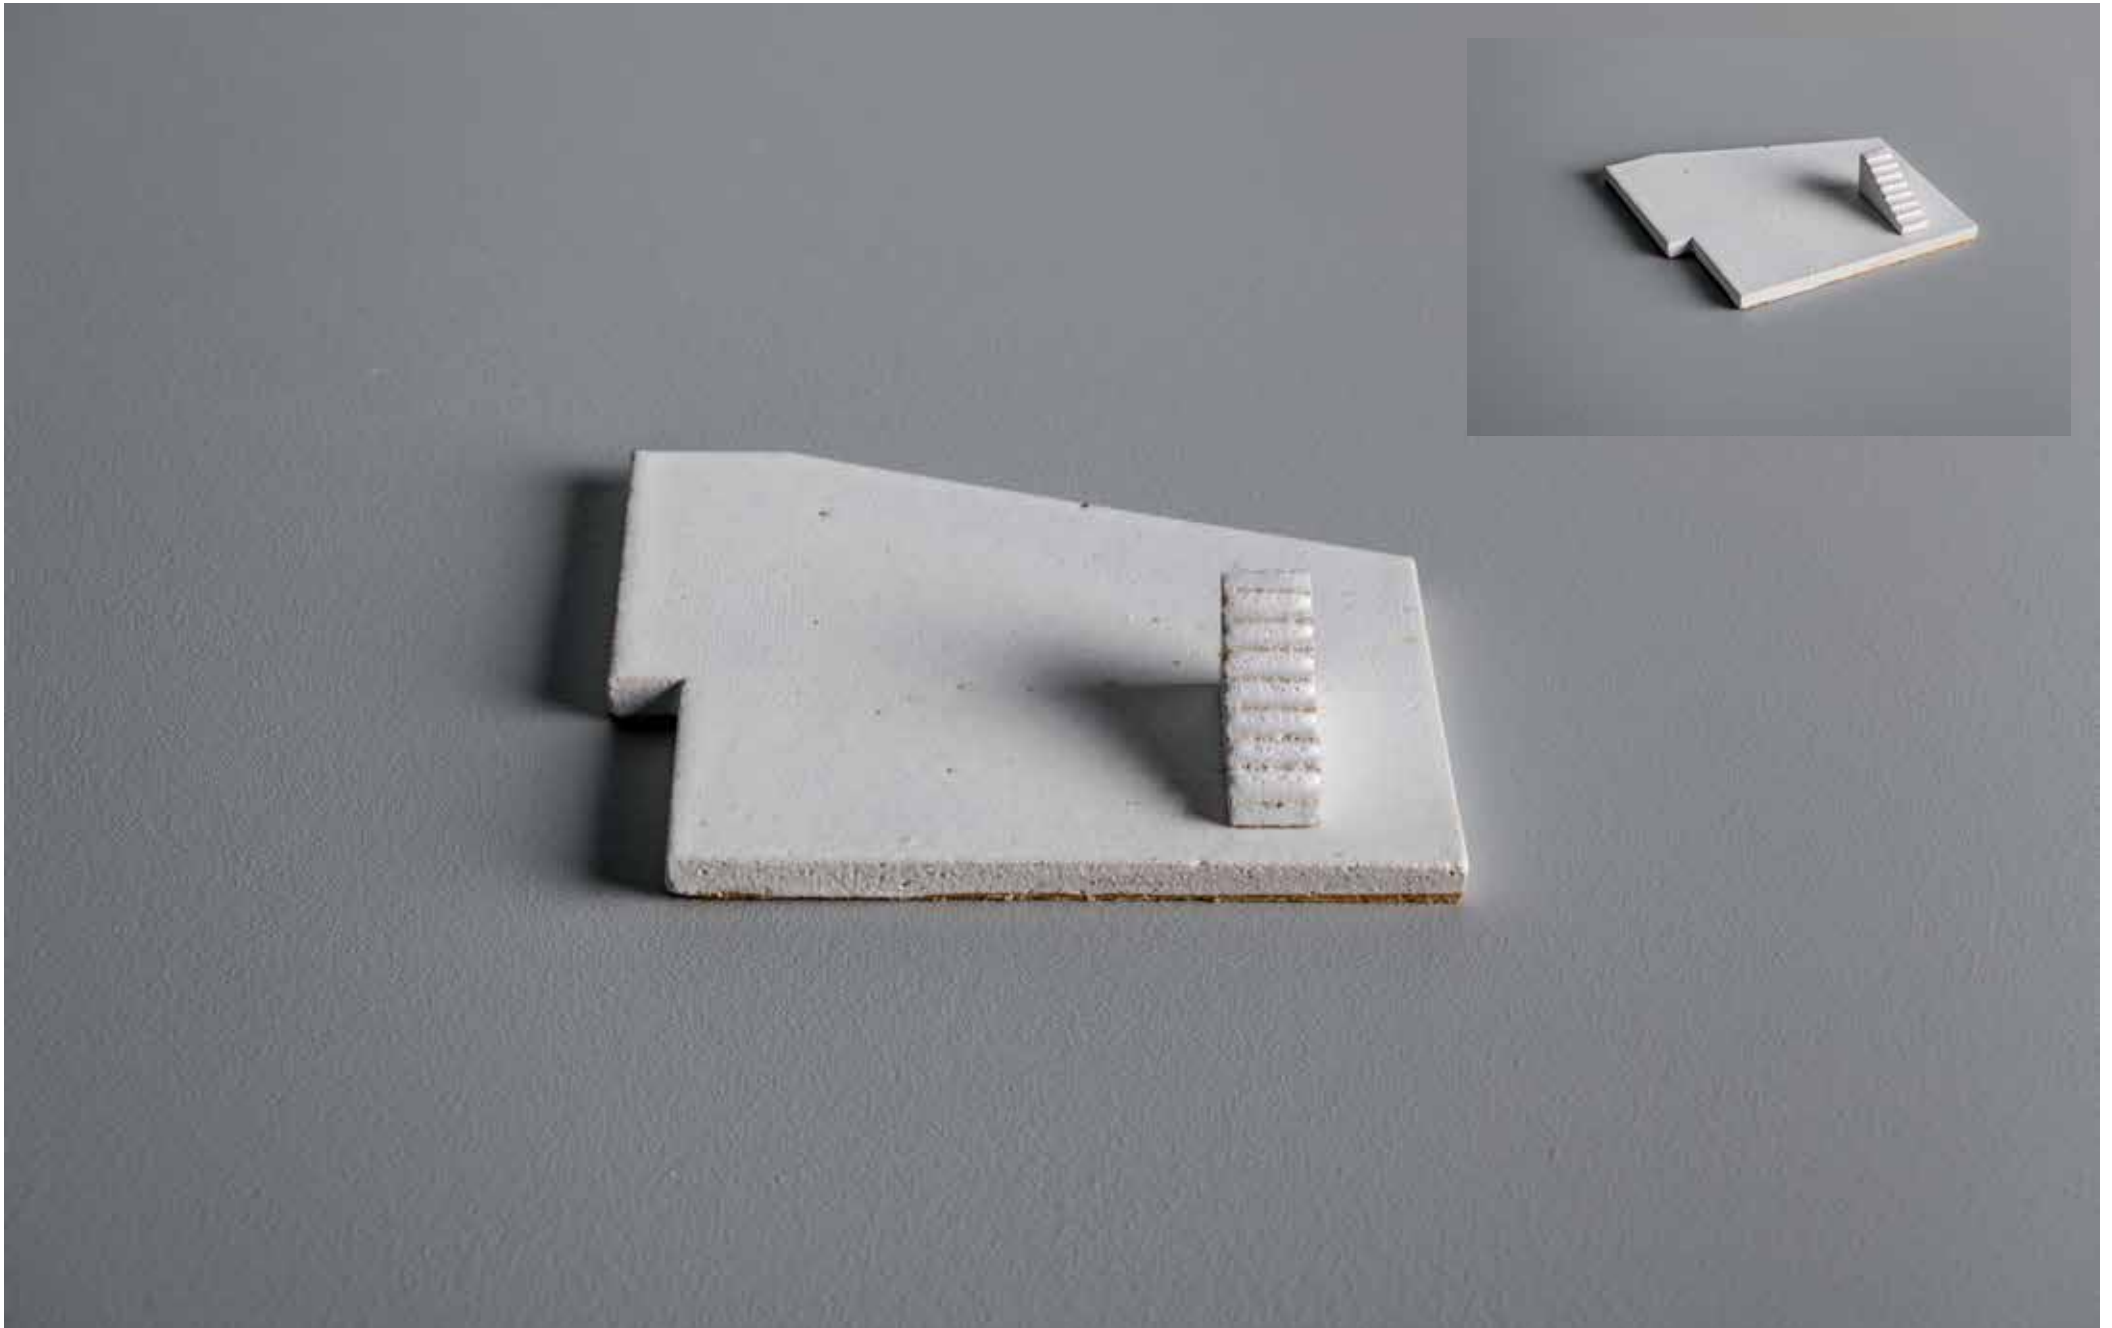

LOCATION | Hub - Duke Street

A-107
Raku, satin white glaze
90H x 190DIA mm
\$520 inc GST

LOCATION | Hub - Duke Street

A-108
Raku, satin white glaze
80H x 270DIA mm
\$740 inc GST

LOCATION | Hub - Duke Street