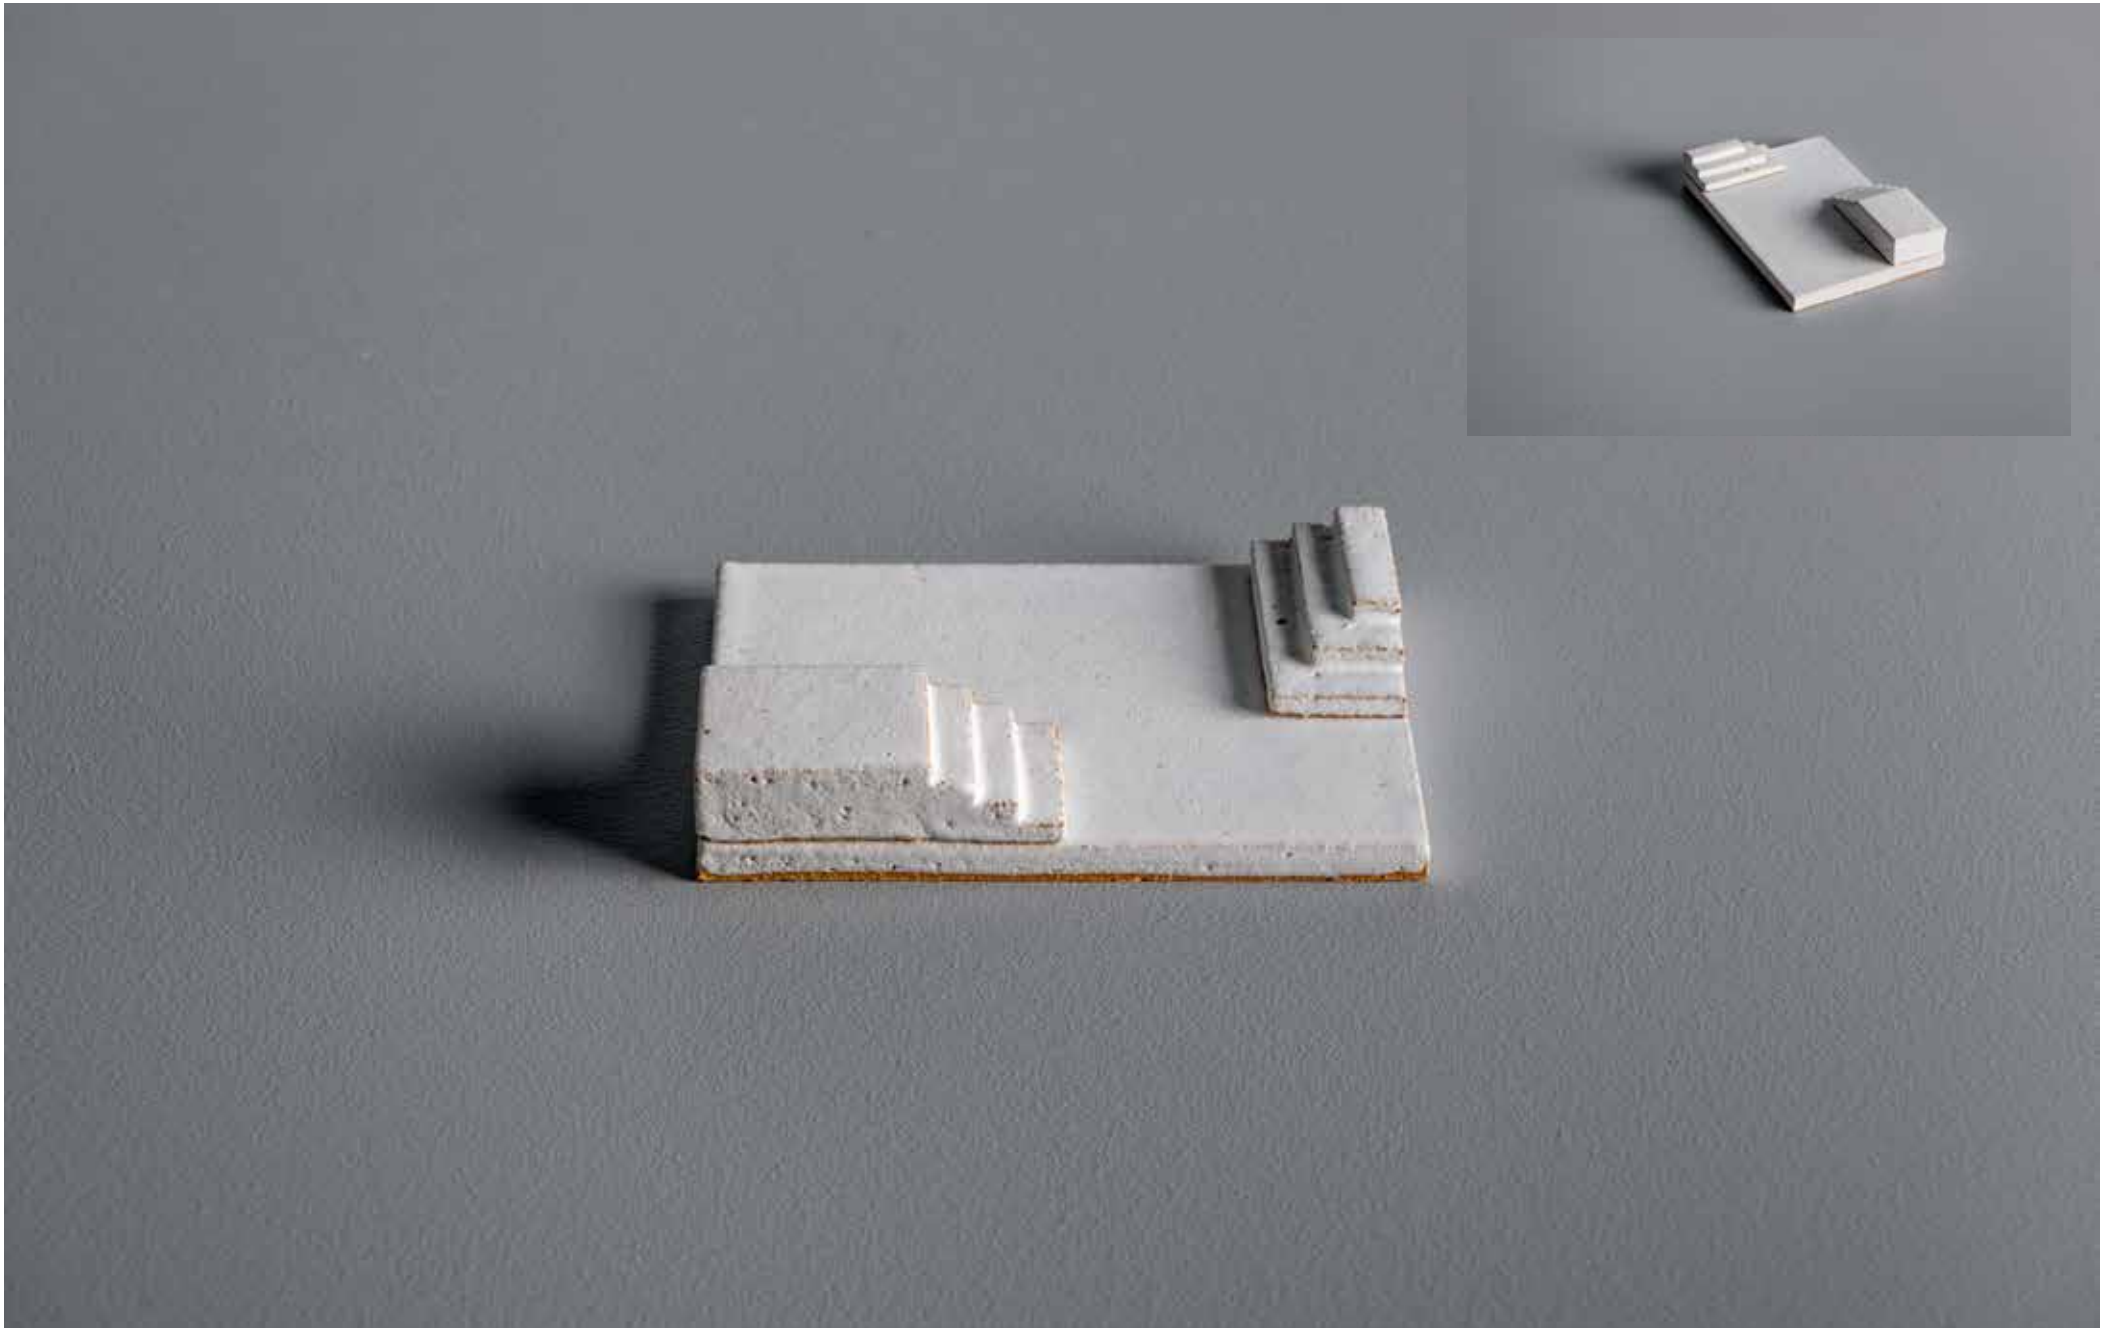

A-109 (2 Parts)
Raku, satin white glaze
40H x 160L x 150D mm
\$185 inc GST

LOCATION | The Hub General Store

A-110 (2 Parts)
Raku, satin white glaze
50H x 200L x 130D mm
\$205 inc GST

LOCATION | The Hub General Store