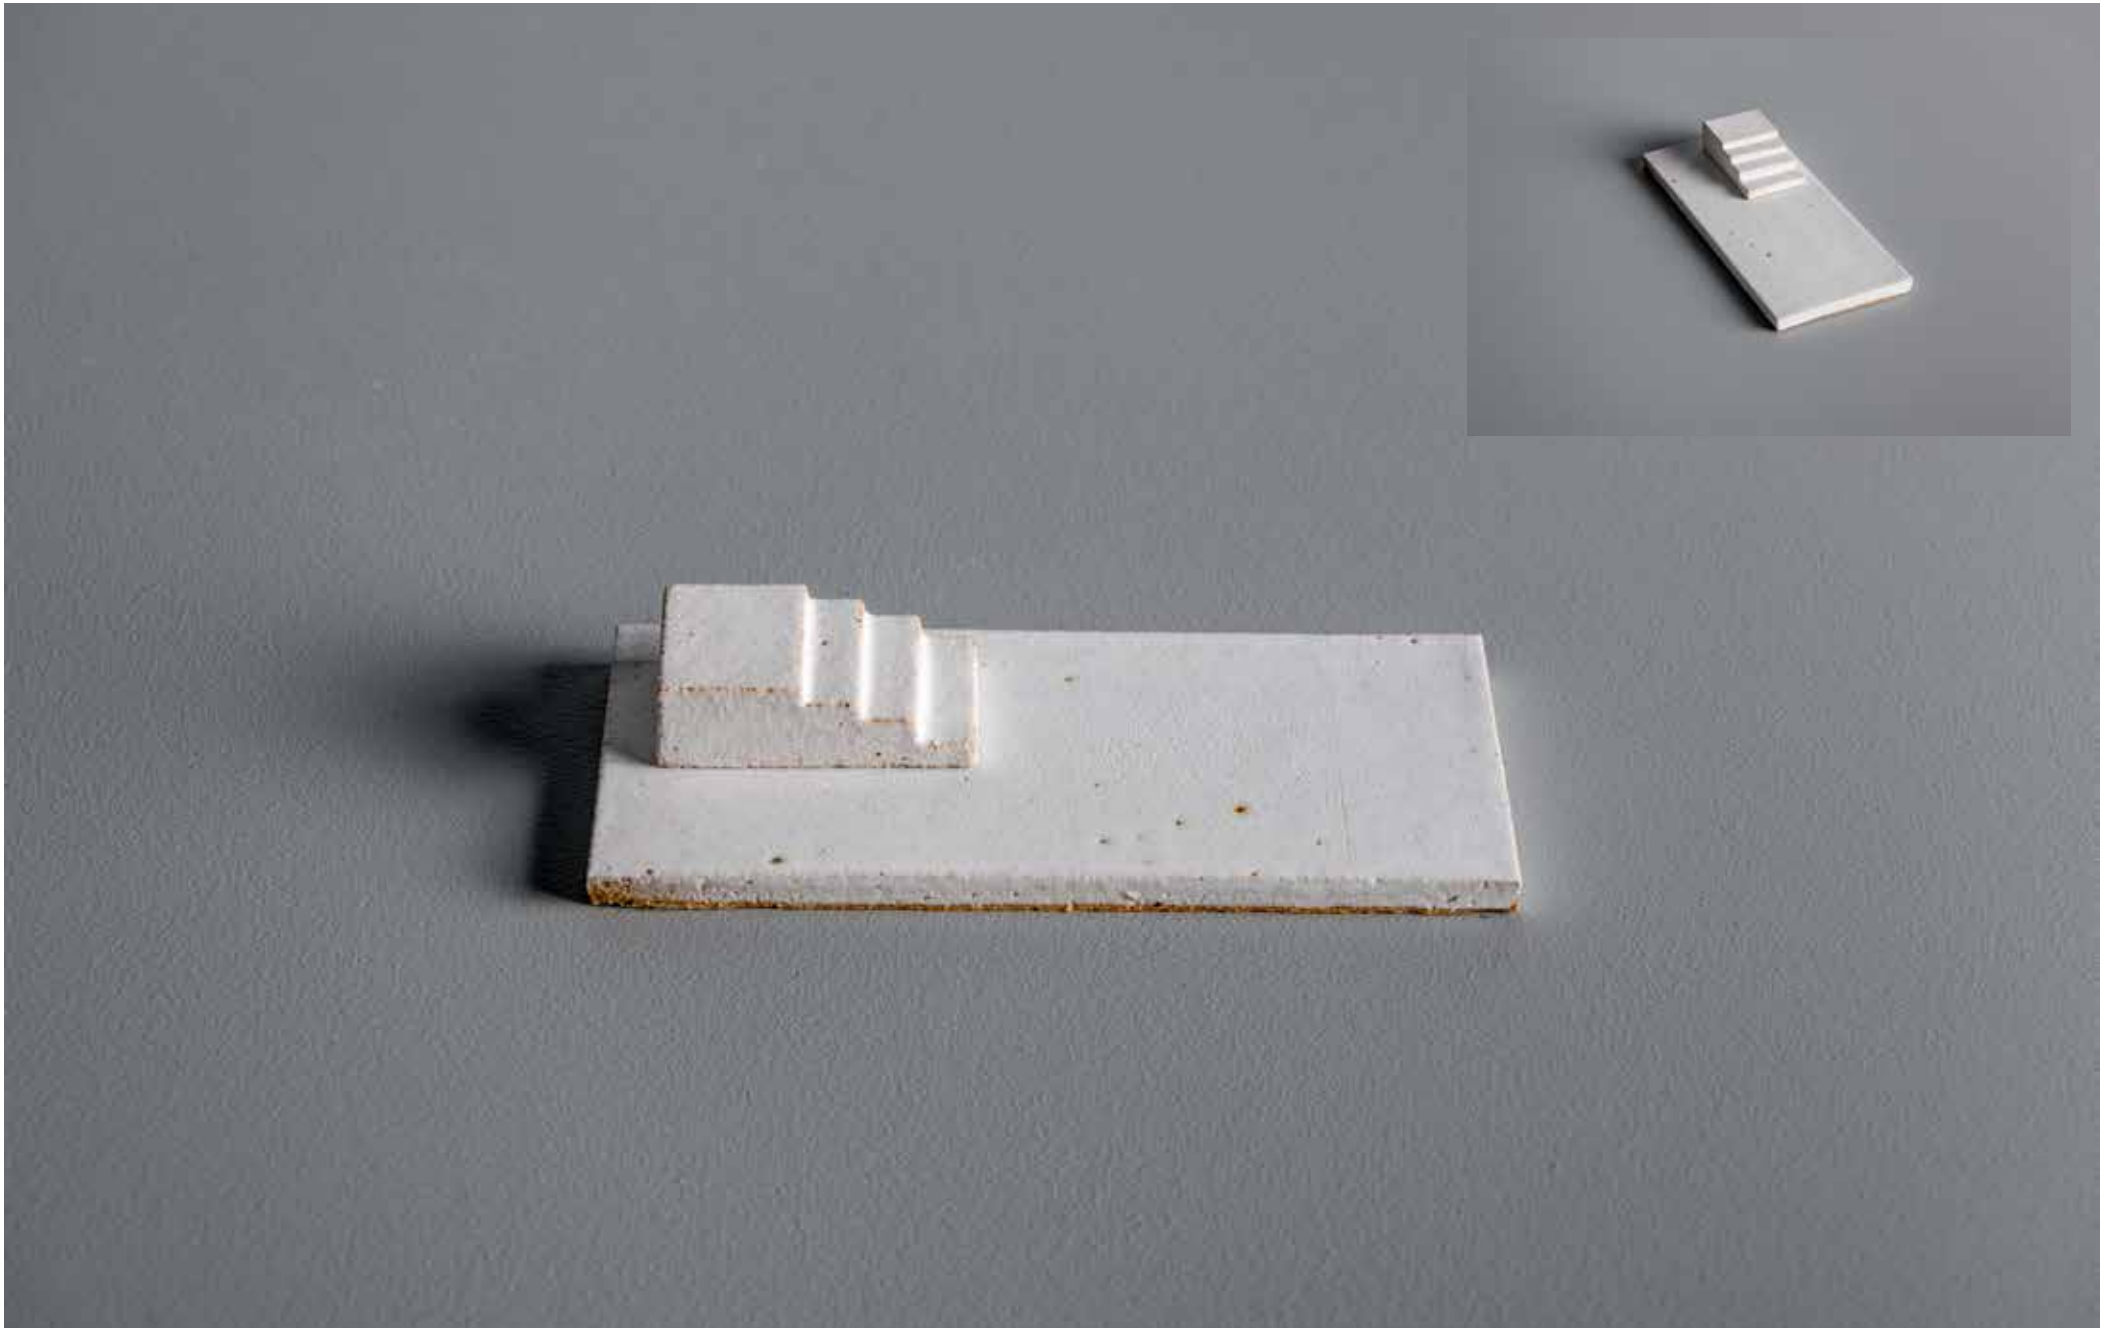

A-114 (2 Parts)
Raku, satin white glaze
30H x 170L x 80D mm
$175 inc GST

LOCATION | The Hub General Store