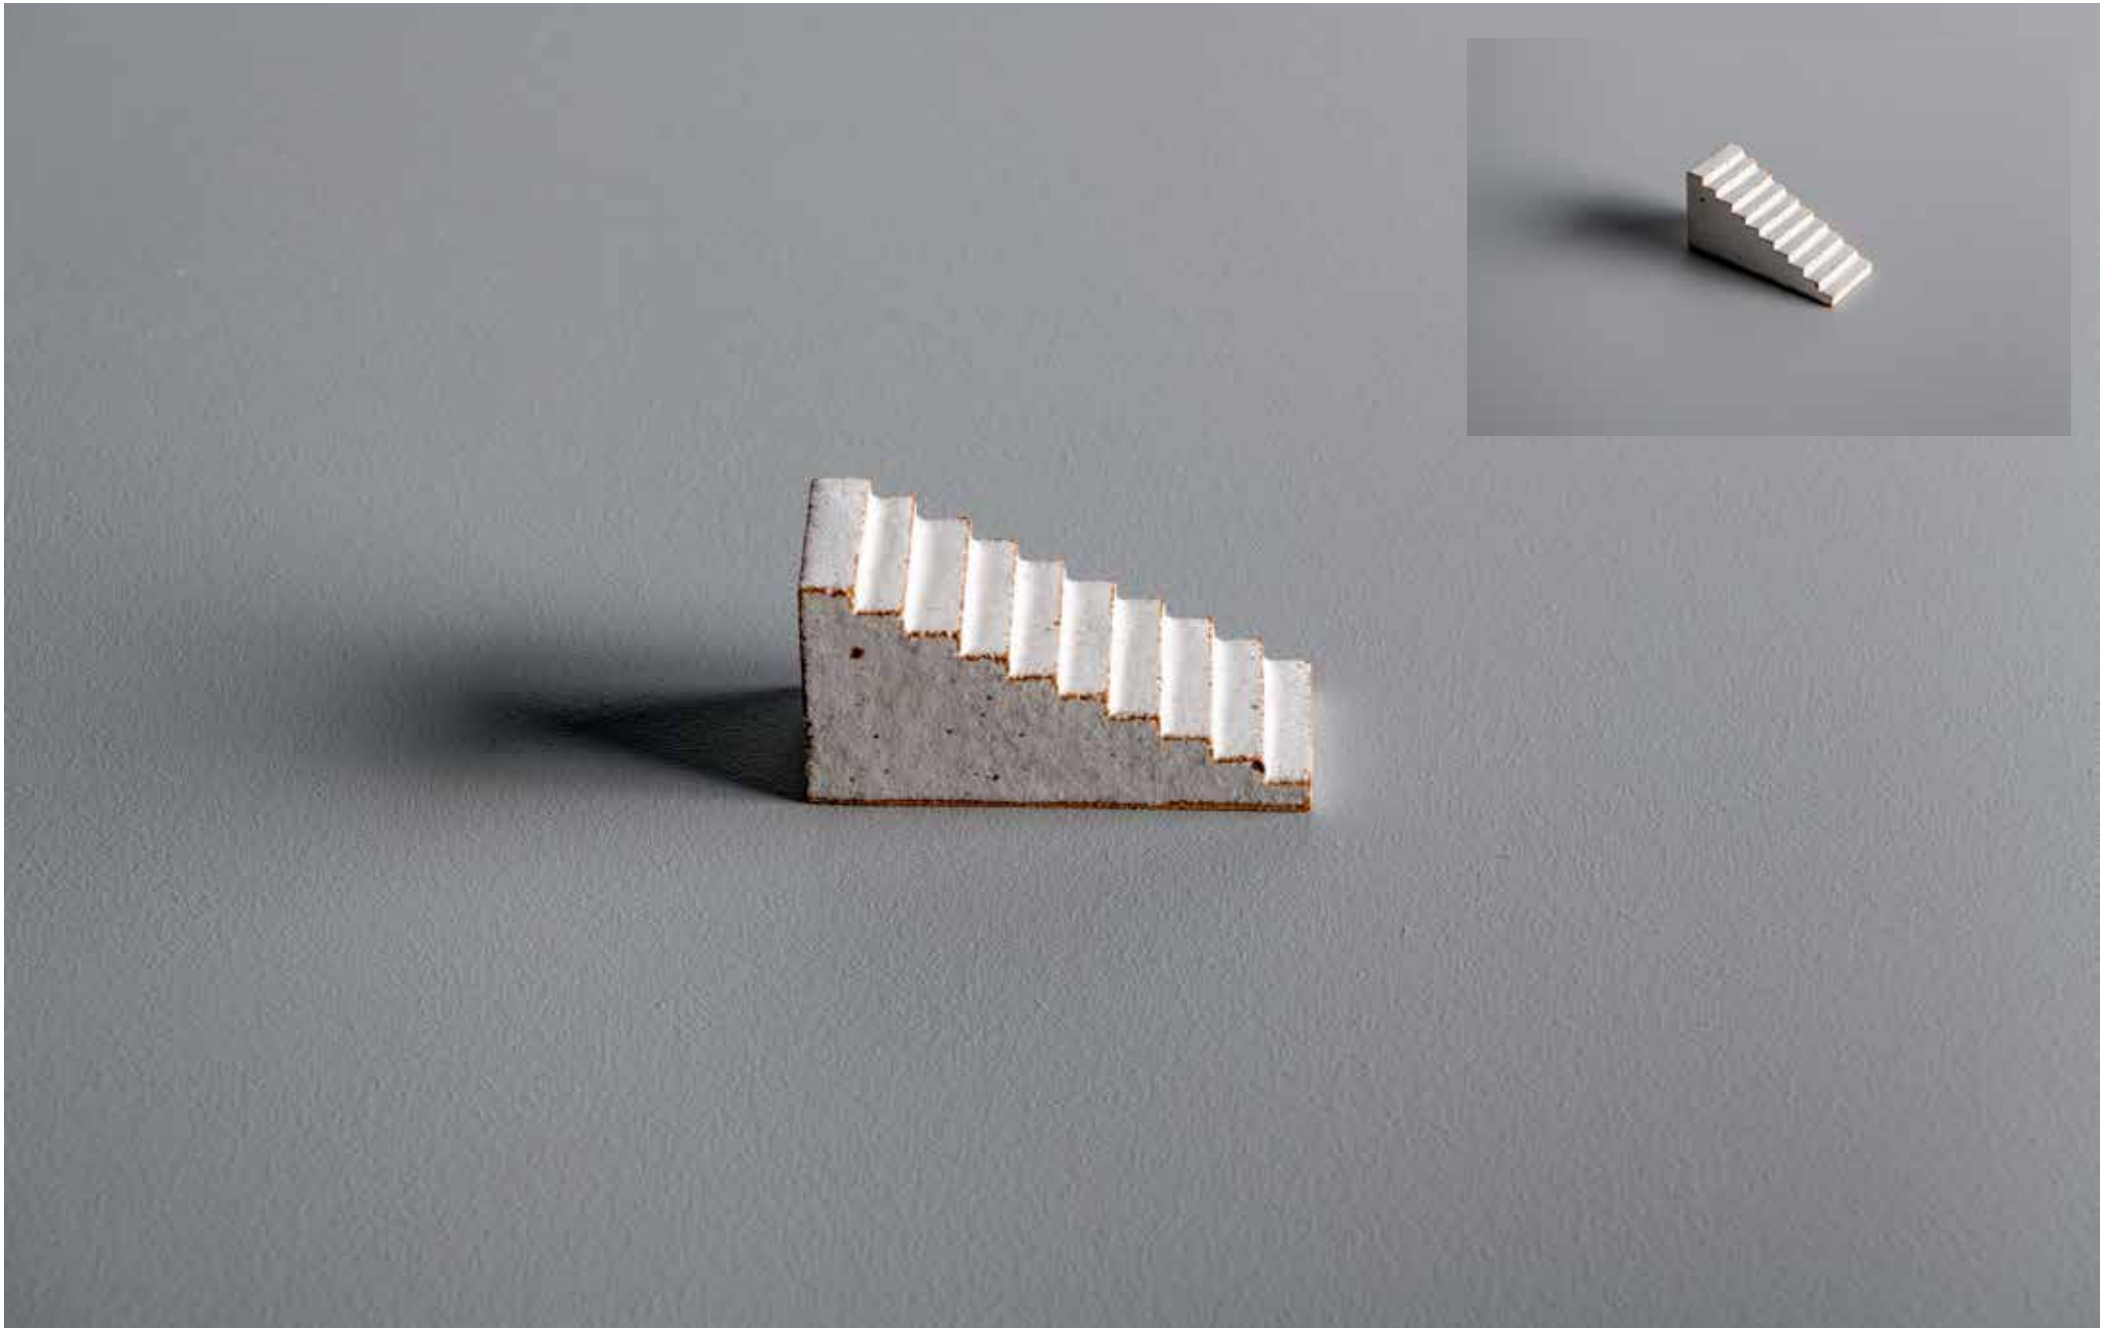

LOCATION | The Hub General Store

A-122
Raku, satin black glaze
40H x 80L x 30D mm
\$120 inc GST

LOCATION | The Hub General Store

A-123
Raku, satin white glaze
50H x 95L x 40D mm
\$150 inc GST

LOCATION | The Hub General Store