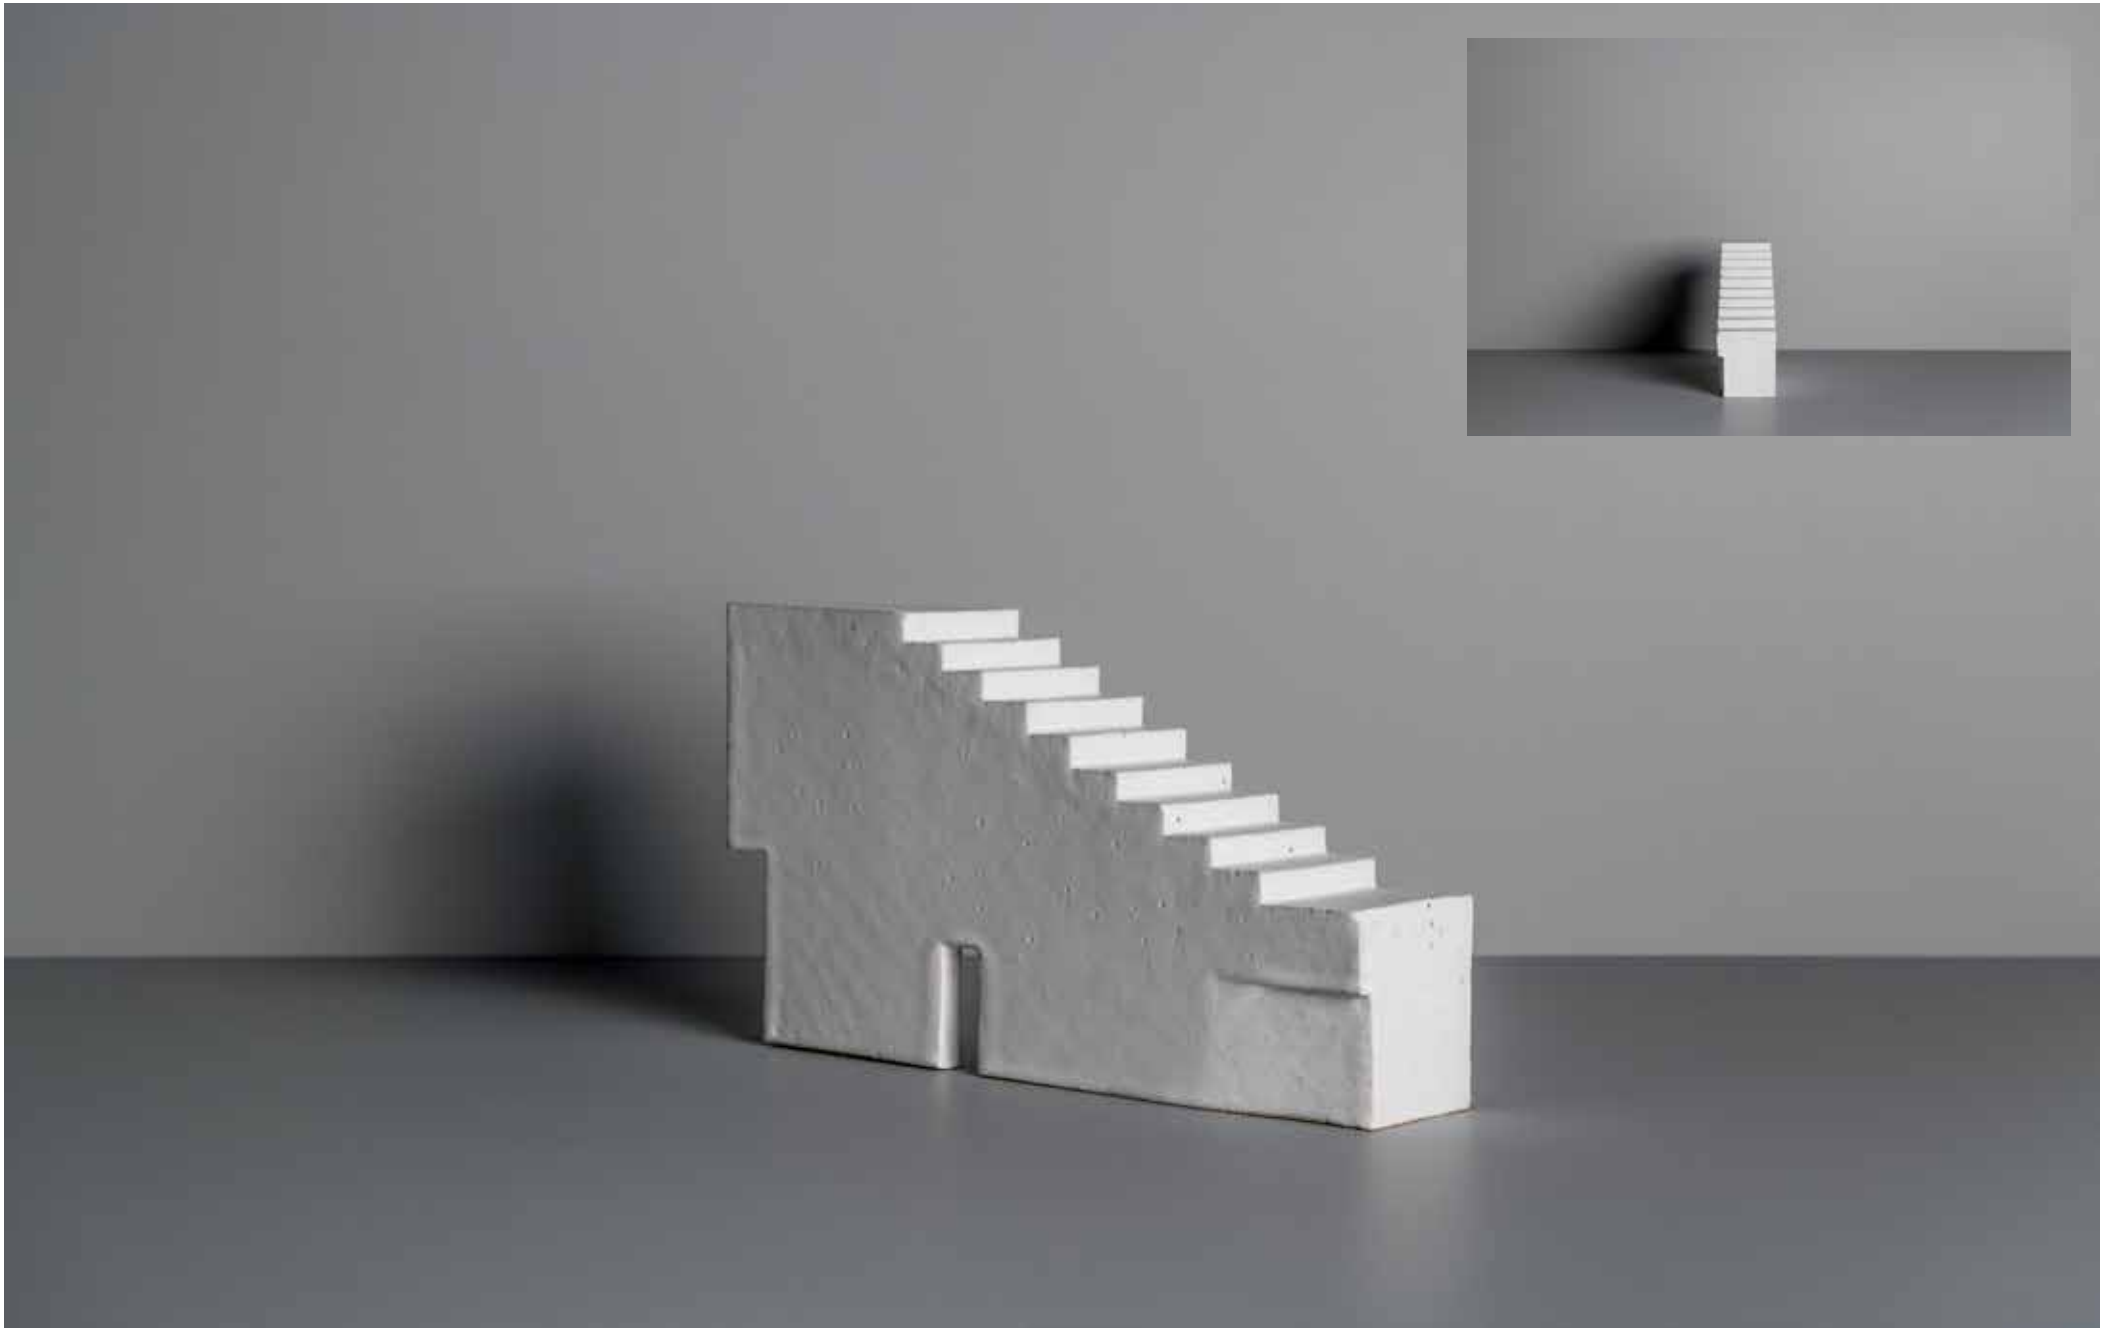

A-86
Scarva, unglazed
200H x 100DIA mm
\$2,020 inc GST

A-87
Raku, satin white glaze
200H x 100DIA mm
\$2,020 inc GST

LOCATION | Hub - Duke Street

A-88
Raku, satin white glaze
190H x 340L x 70D mm
\$1,750 inc GST