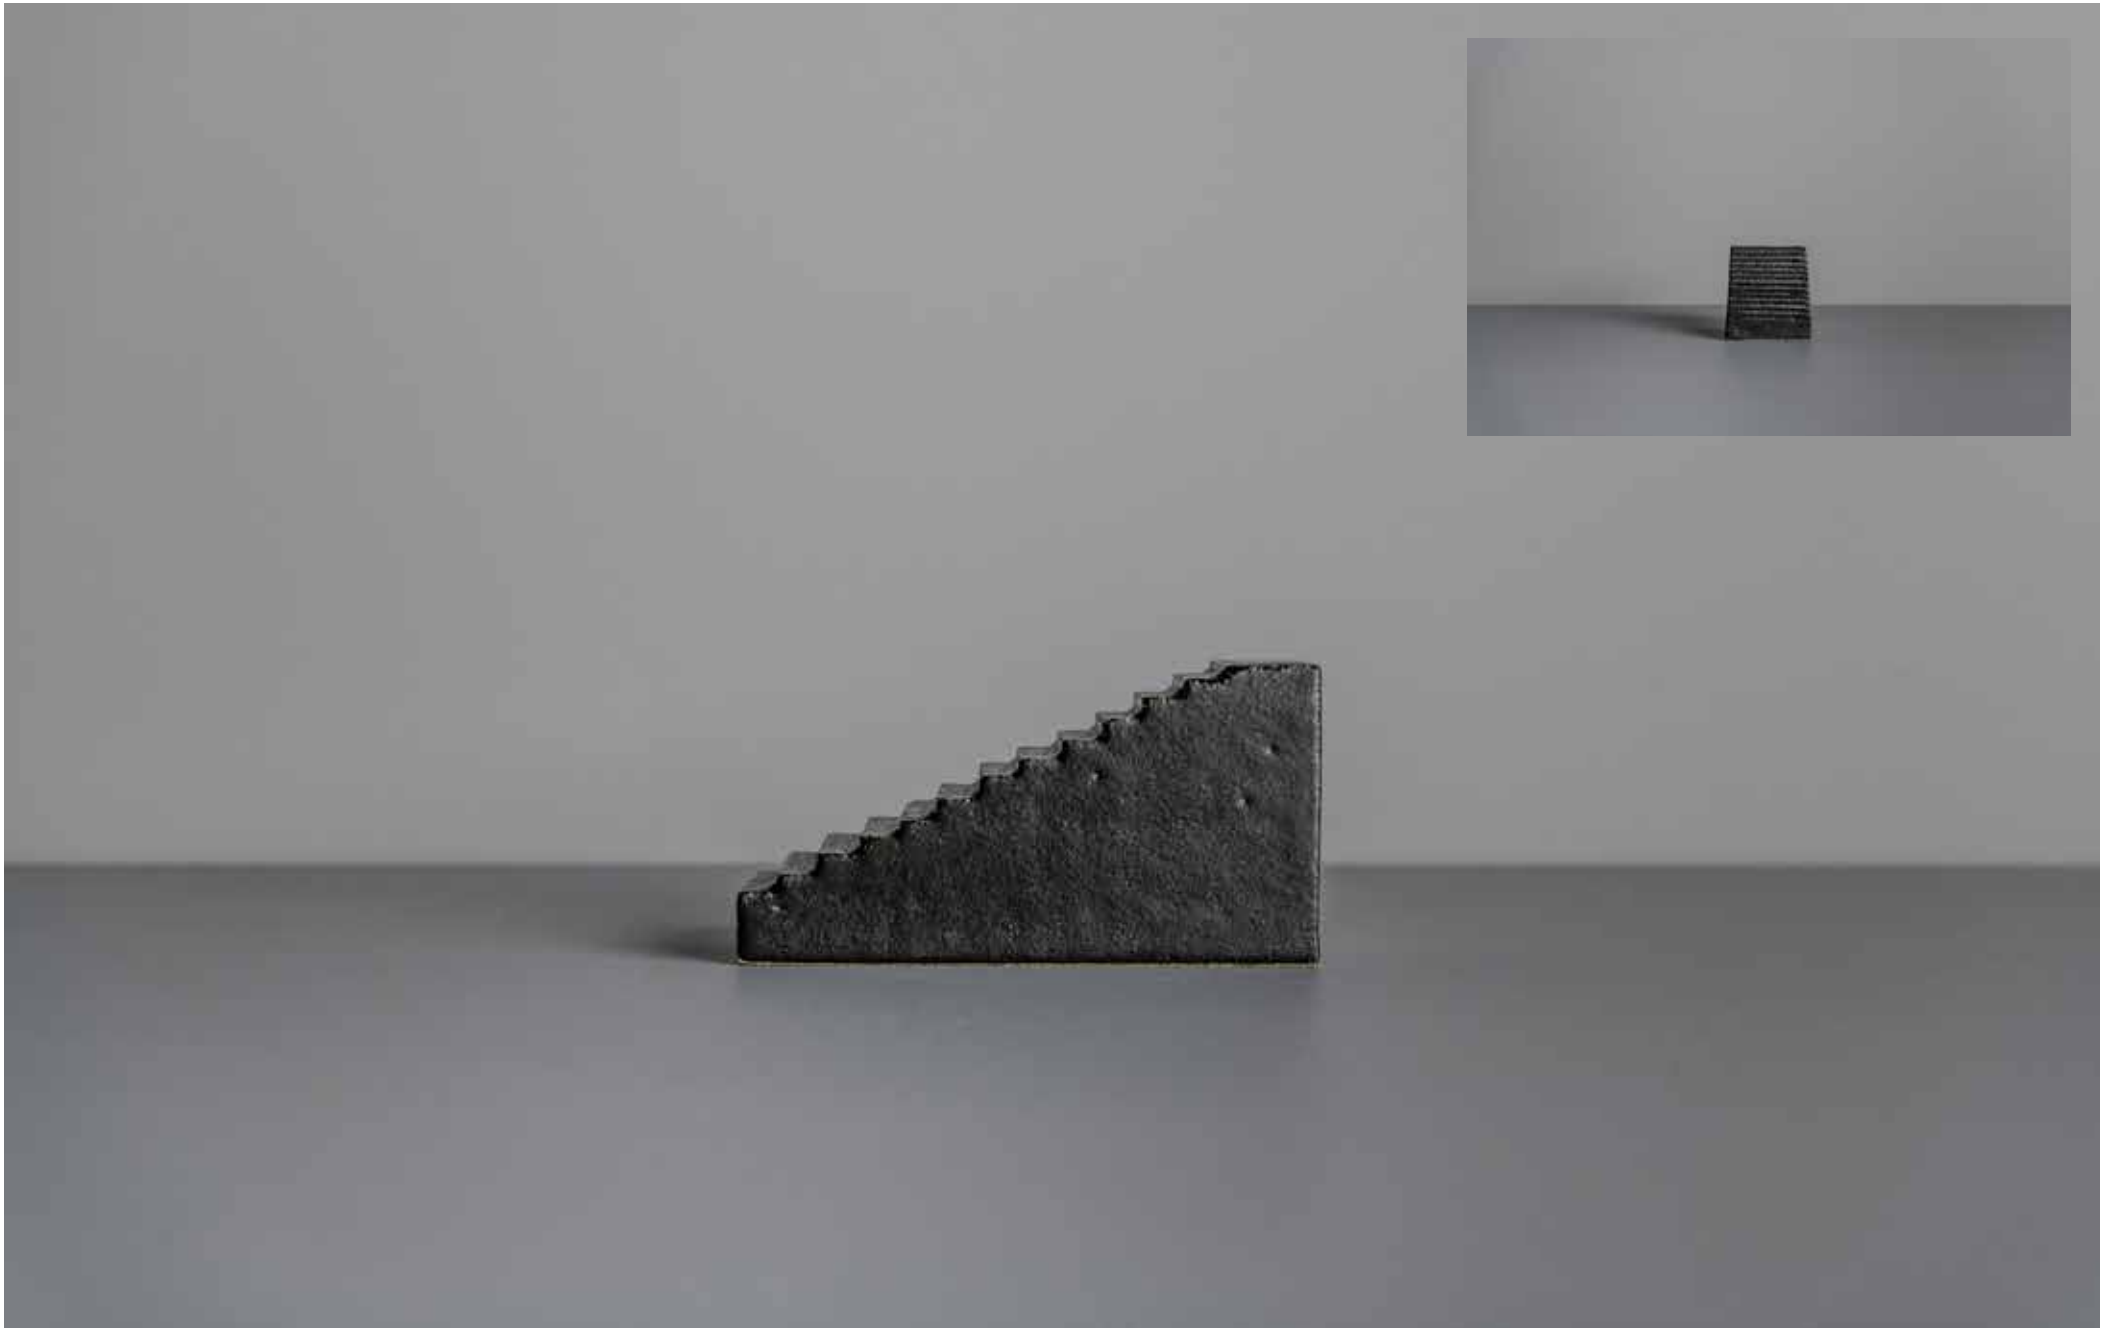

LOCATION | Hub - Duke Street

A-67
Raku, satin white glaze
55H x 80L x 50D mm
\$370 inc GST

LOCATION | Hub - Duke Street

A-68
Raku, satin white glaze
70H x 135L x 60D mm
\$565 inc GST

LOCATION | Hub - Duke Street