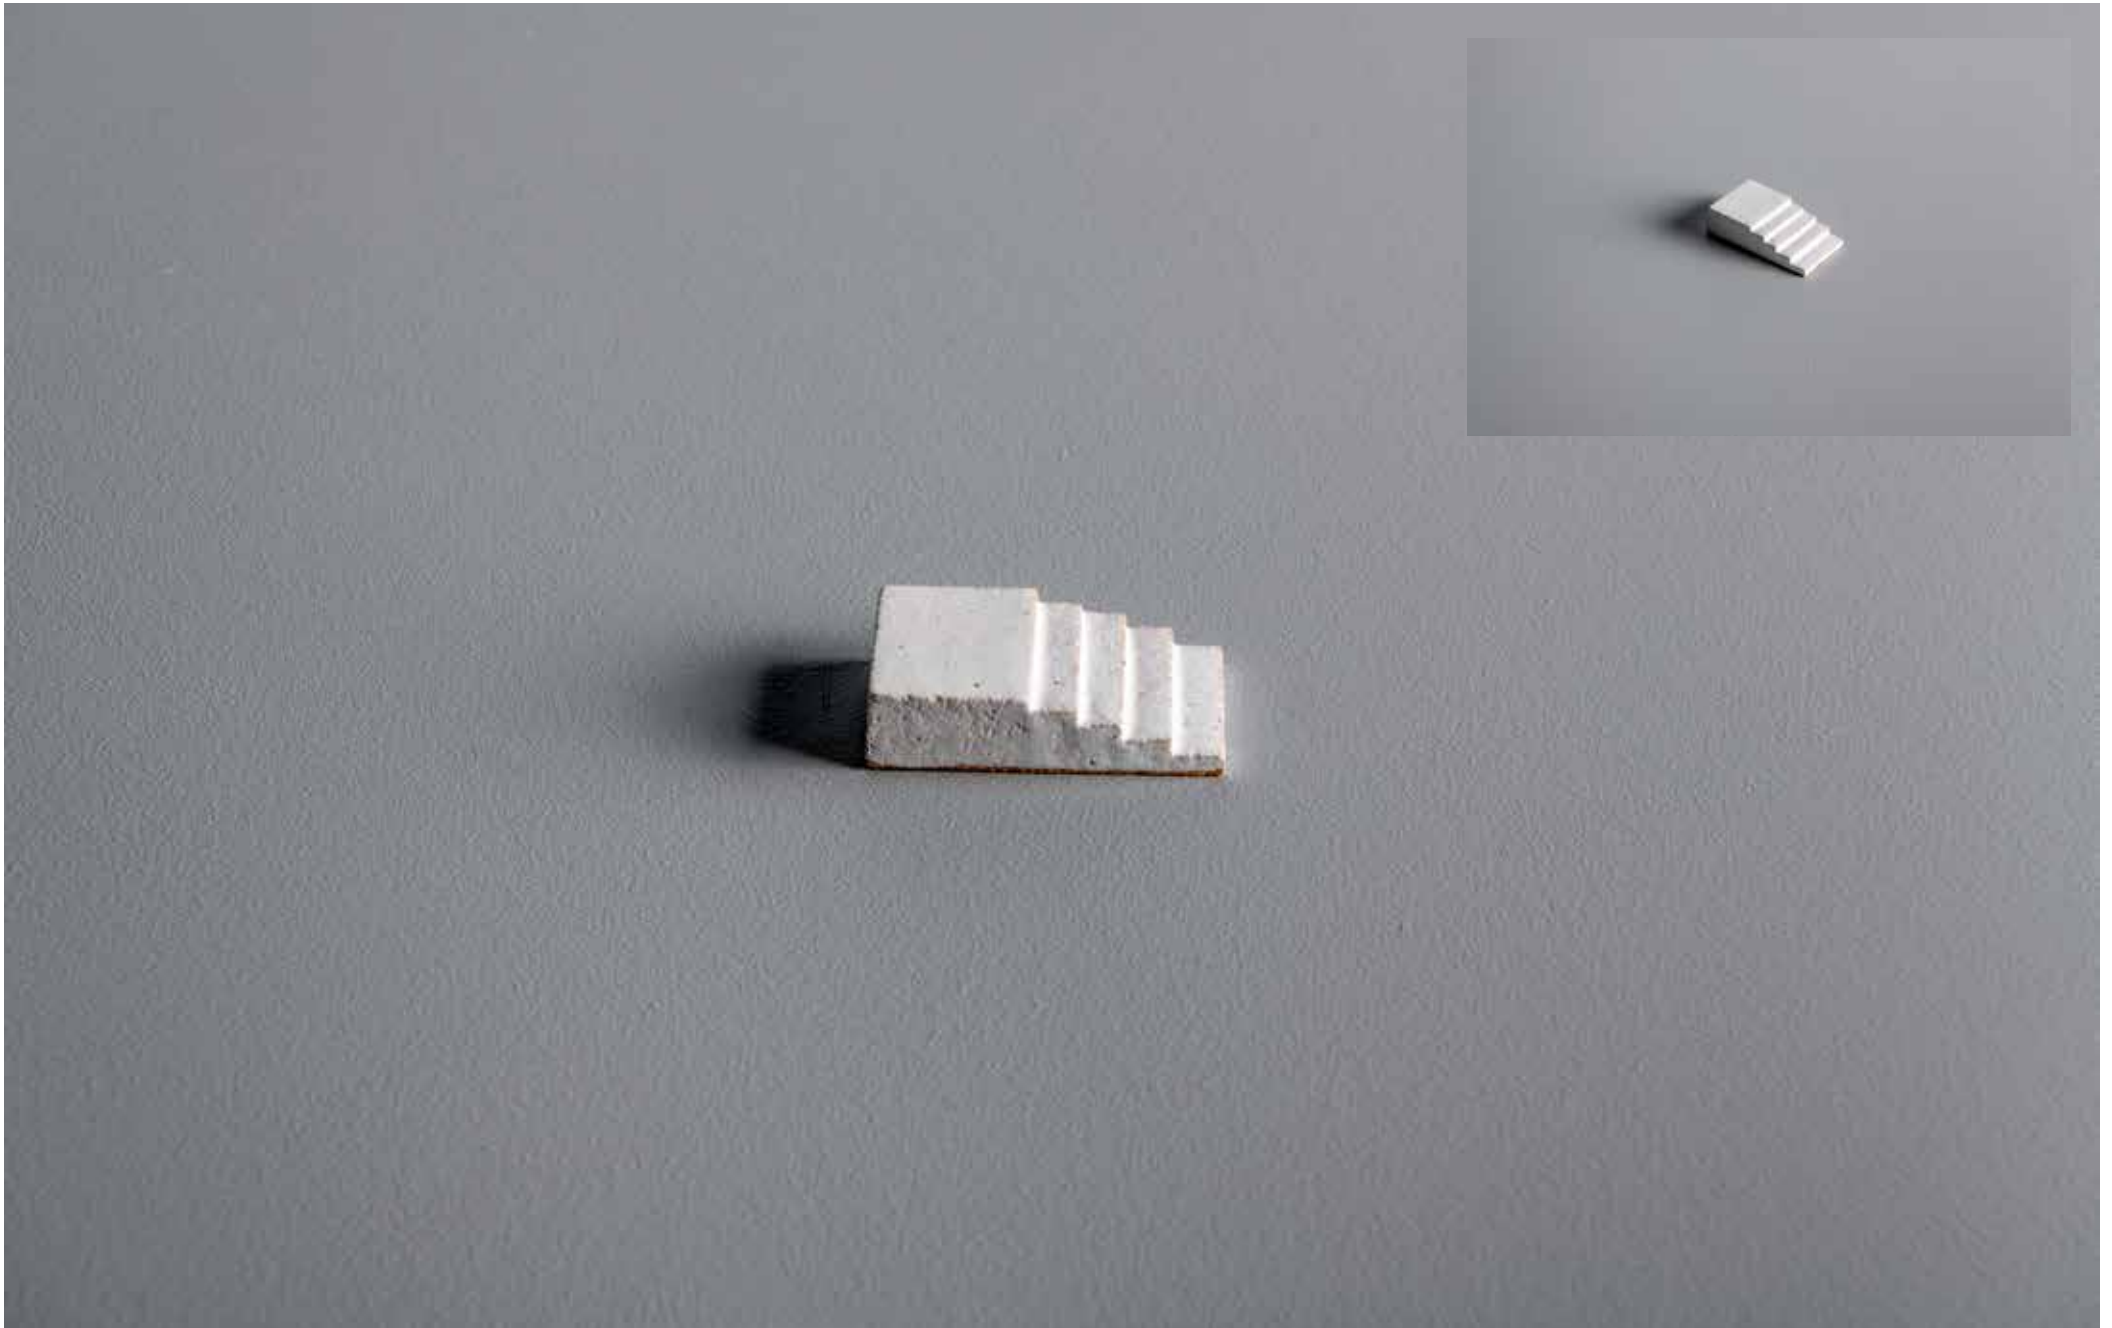

LOCATION | The Hub General Store

A-122
Raku, satin black glaze
40H x 80L x 30D mm
\$120 inc GST

LOCATION | The Hub General Store

A-123
Raku, satin white glaze
50H x 95L x 40D mm
\$150 inc GST

LOCATION | The Hub General Store