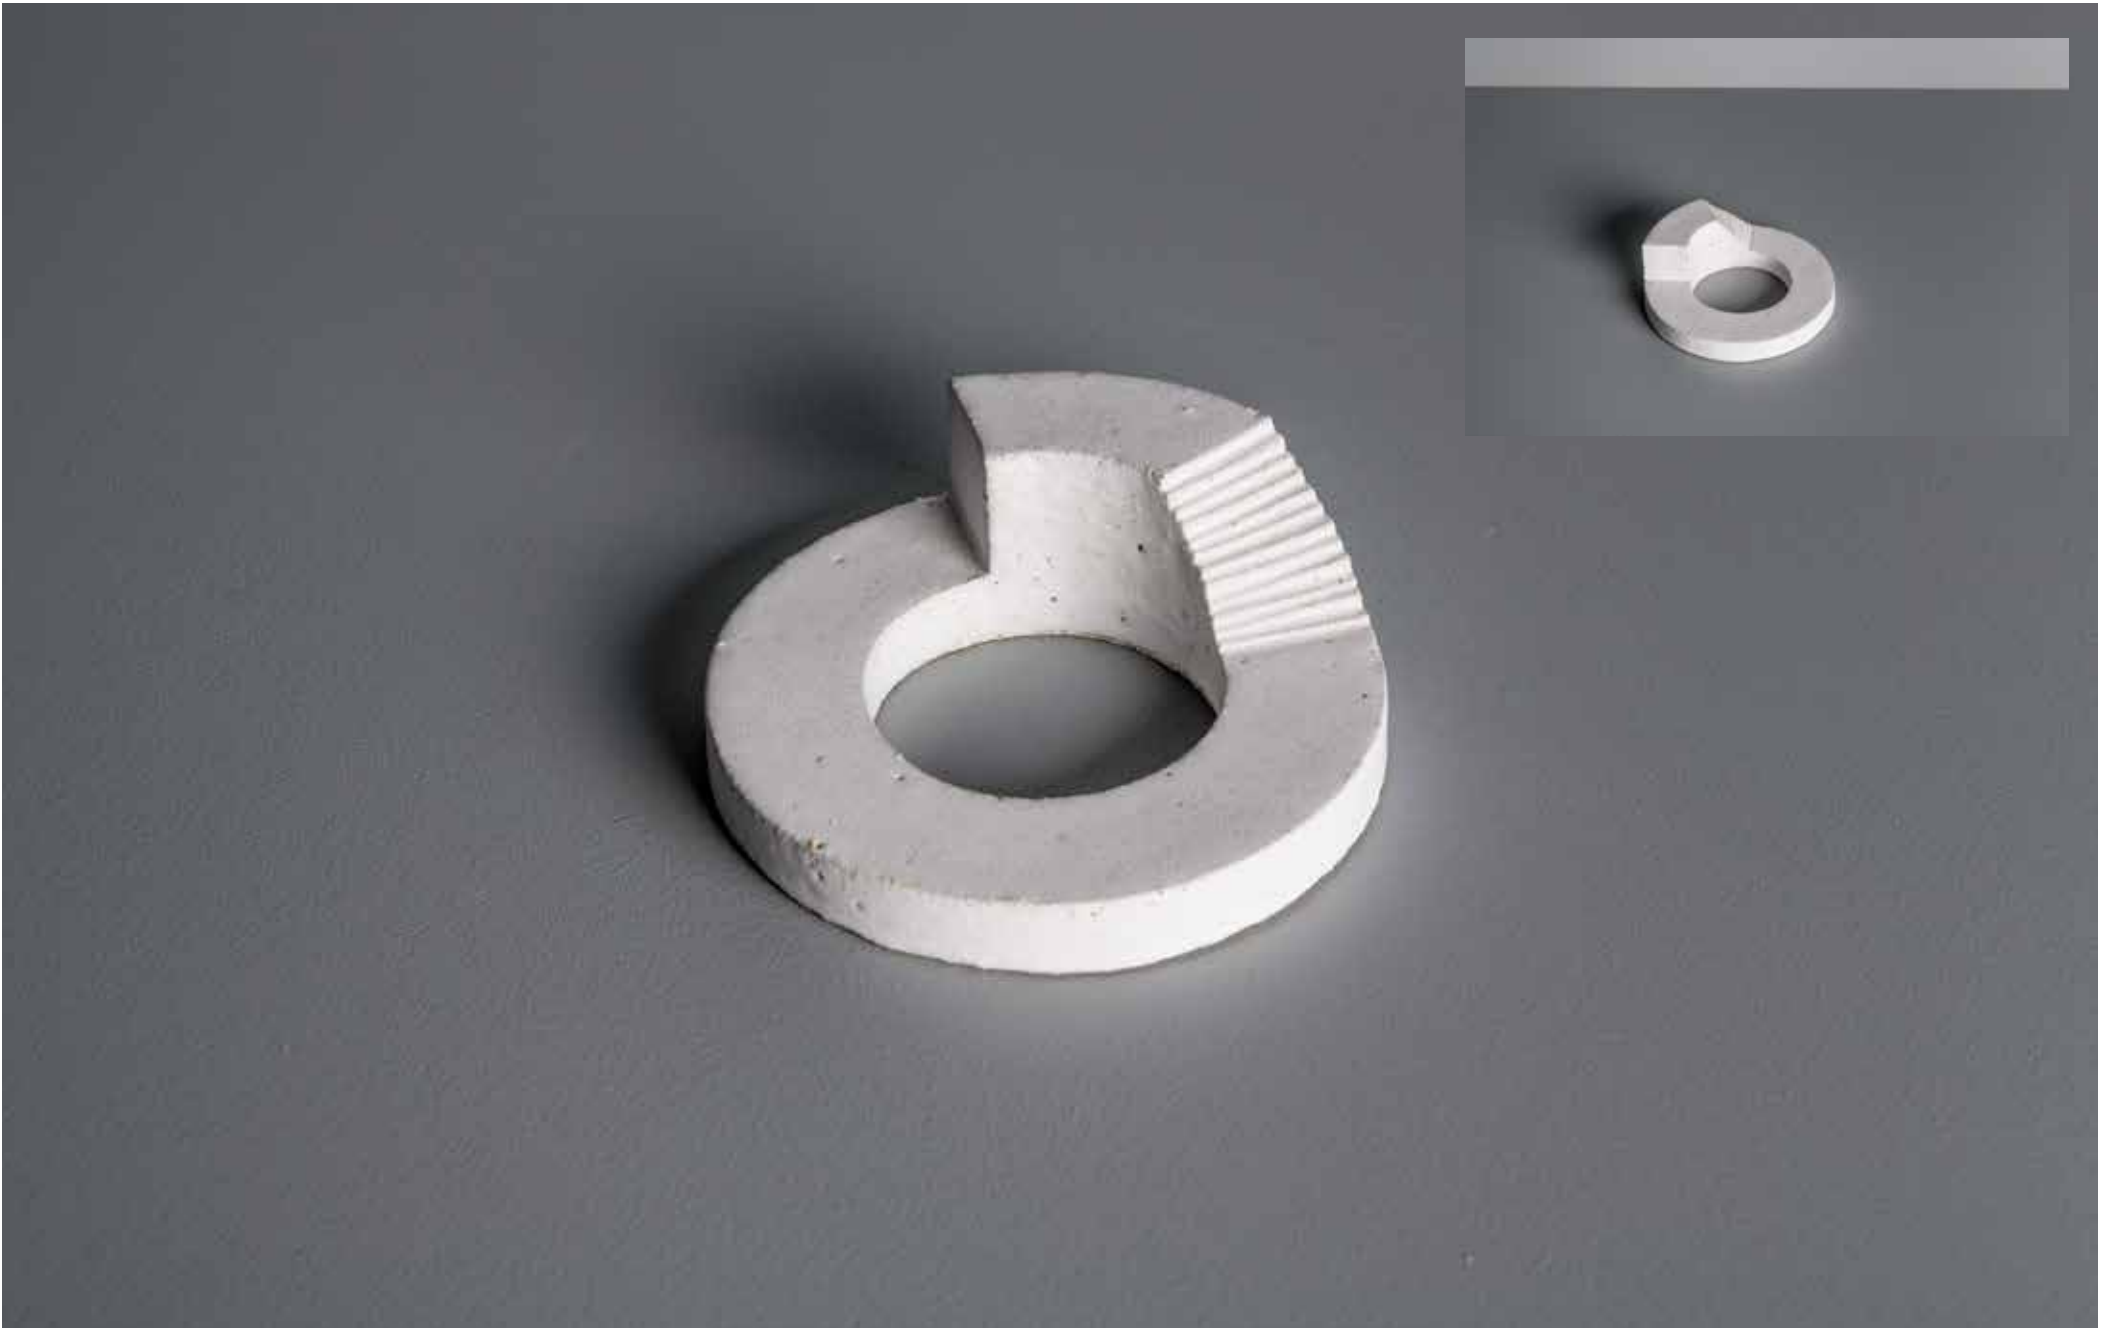

A-102
Raku, satin white glaze
55H x 150DIA mm
$405 inc GST

LOCATION | Hub - Duke Street