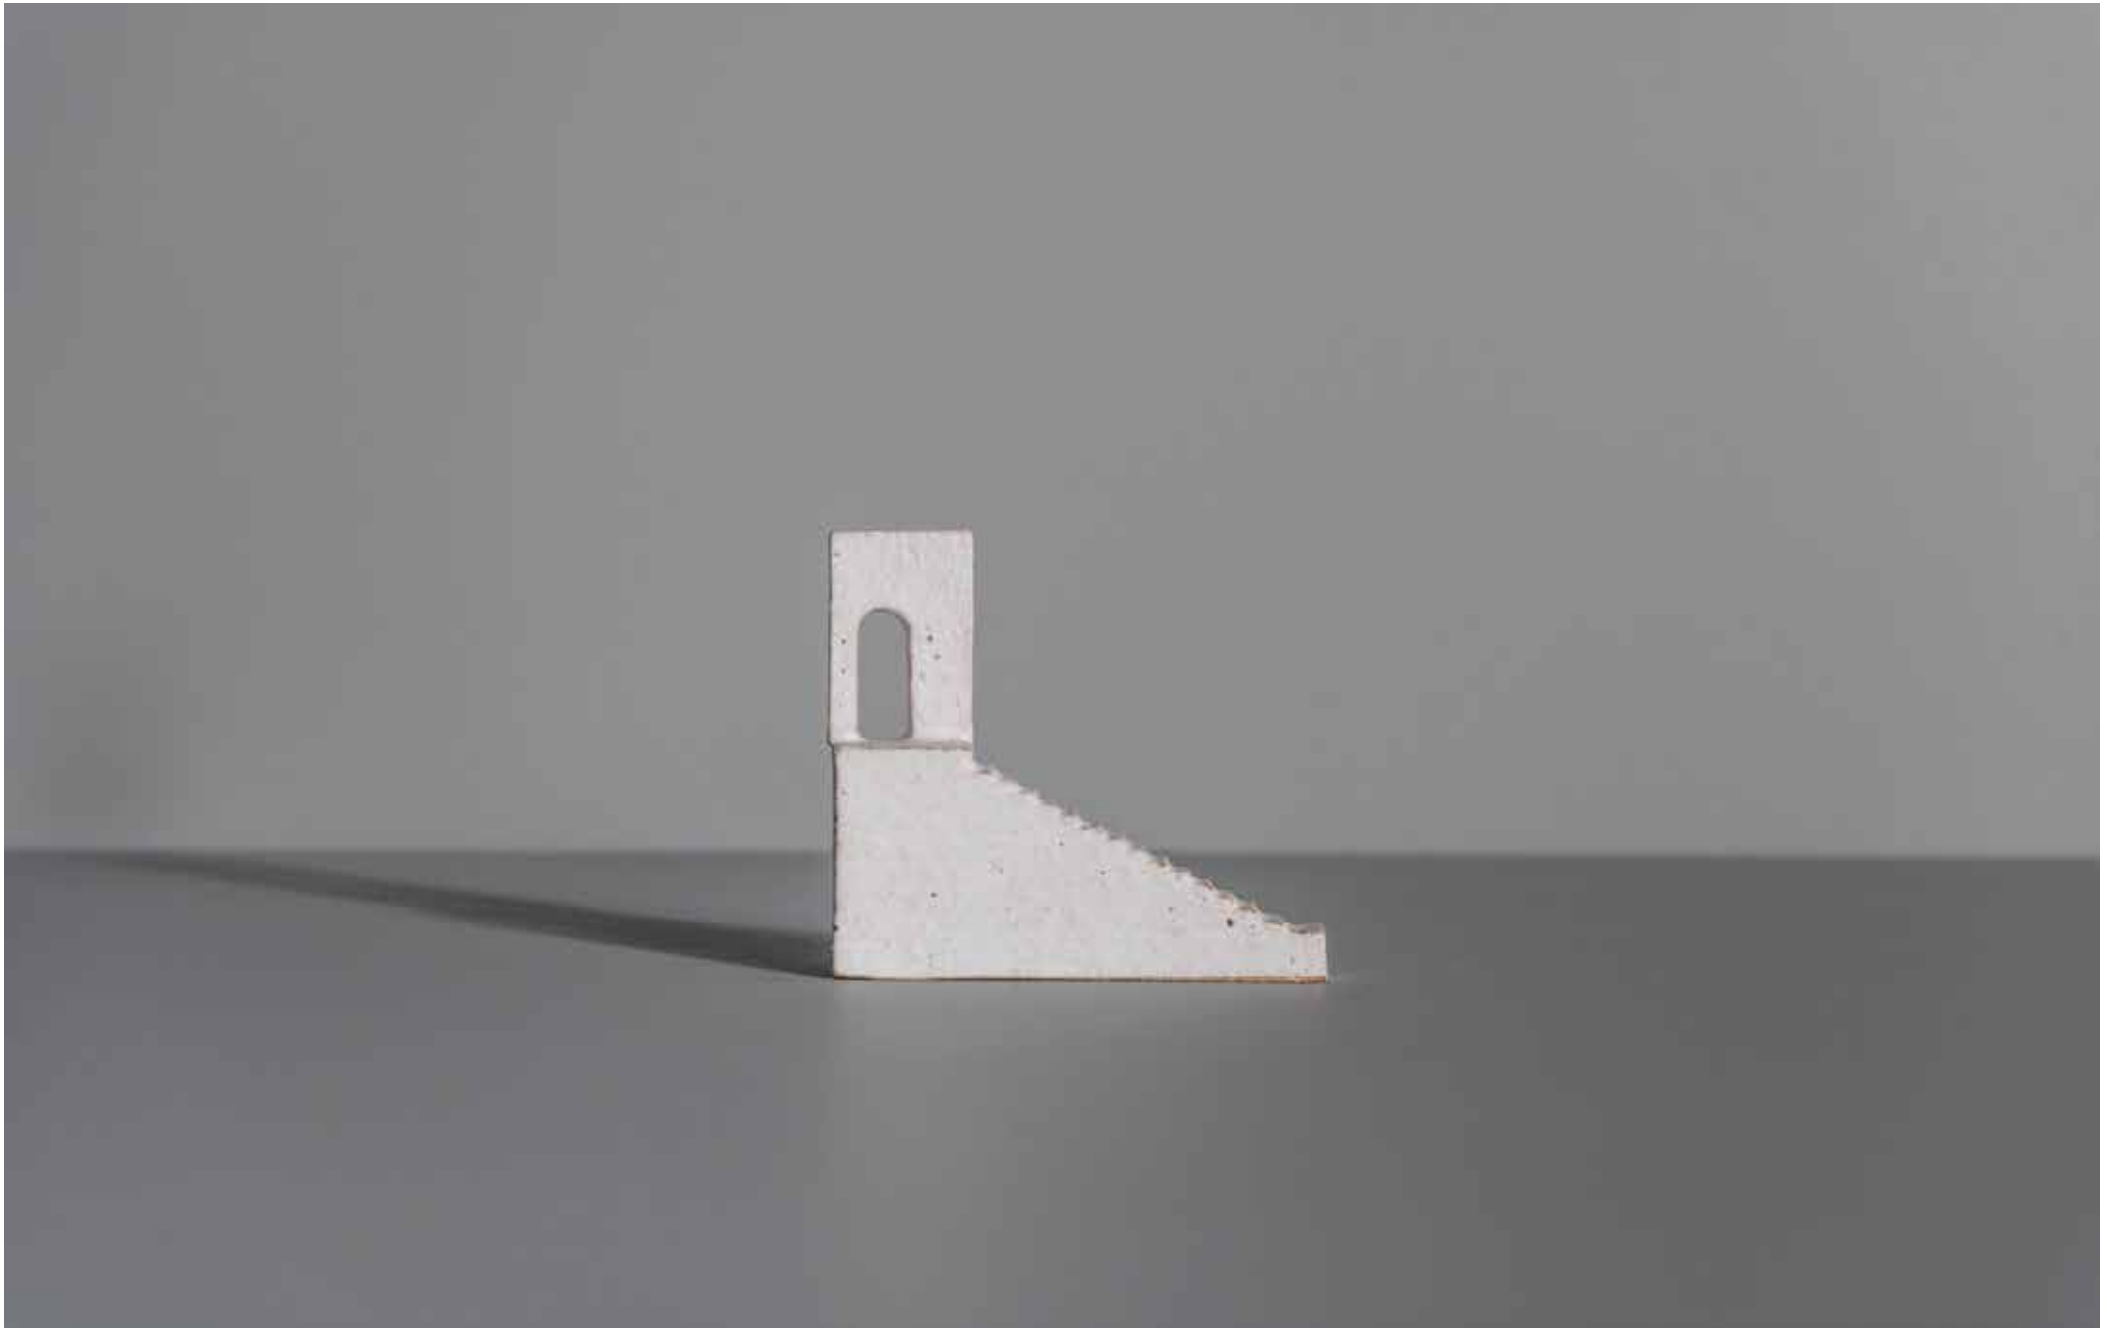

A-25
Raku, satin white glaze
85H x 95L x 30D mm
$305 inc GST

LOCATION | Hub - Duke Street