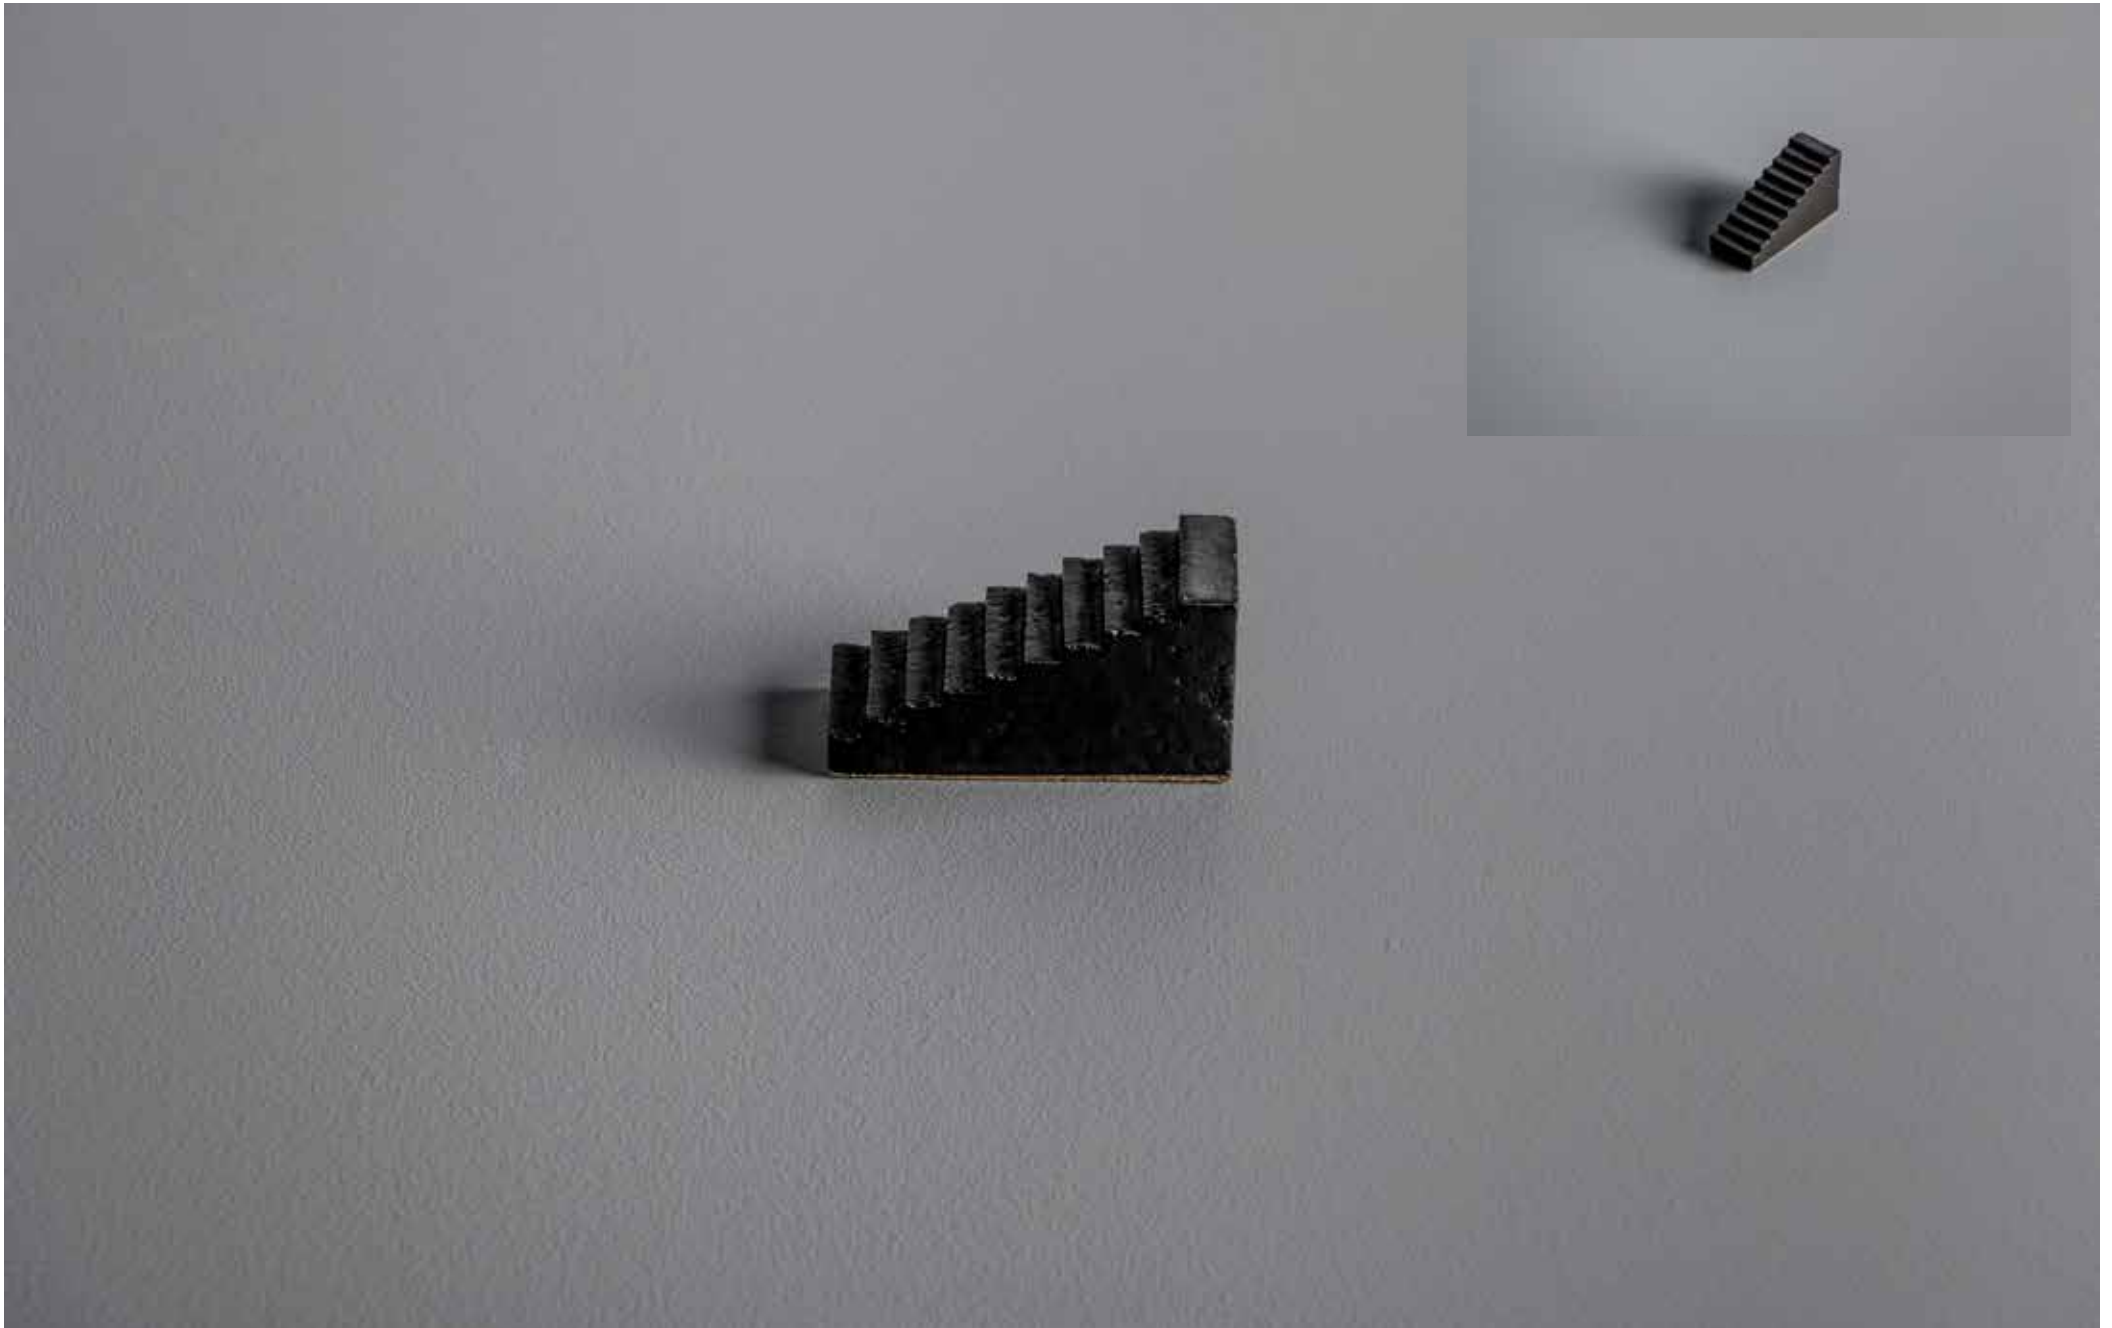

A-122
Raku, satin black glaze
40H x 80L x 30D mm
$120 inc GST

LOCATION | The Hub General Store