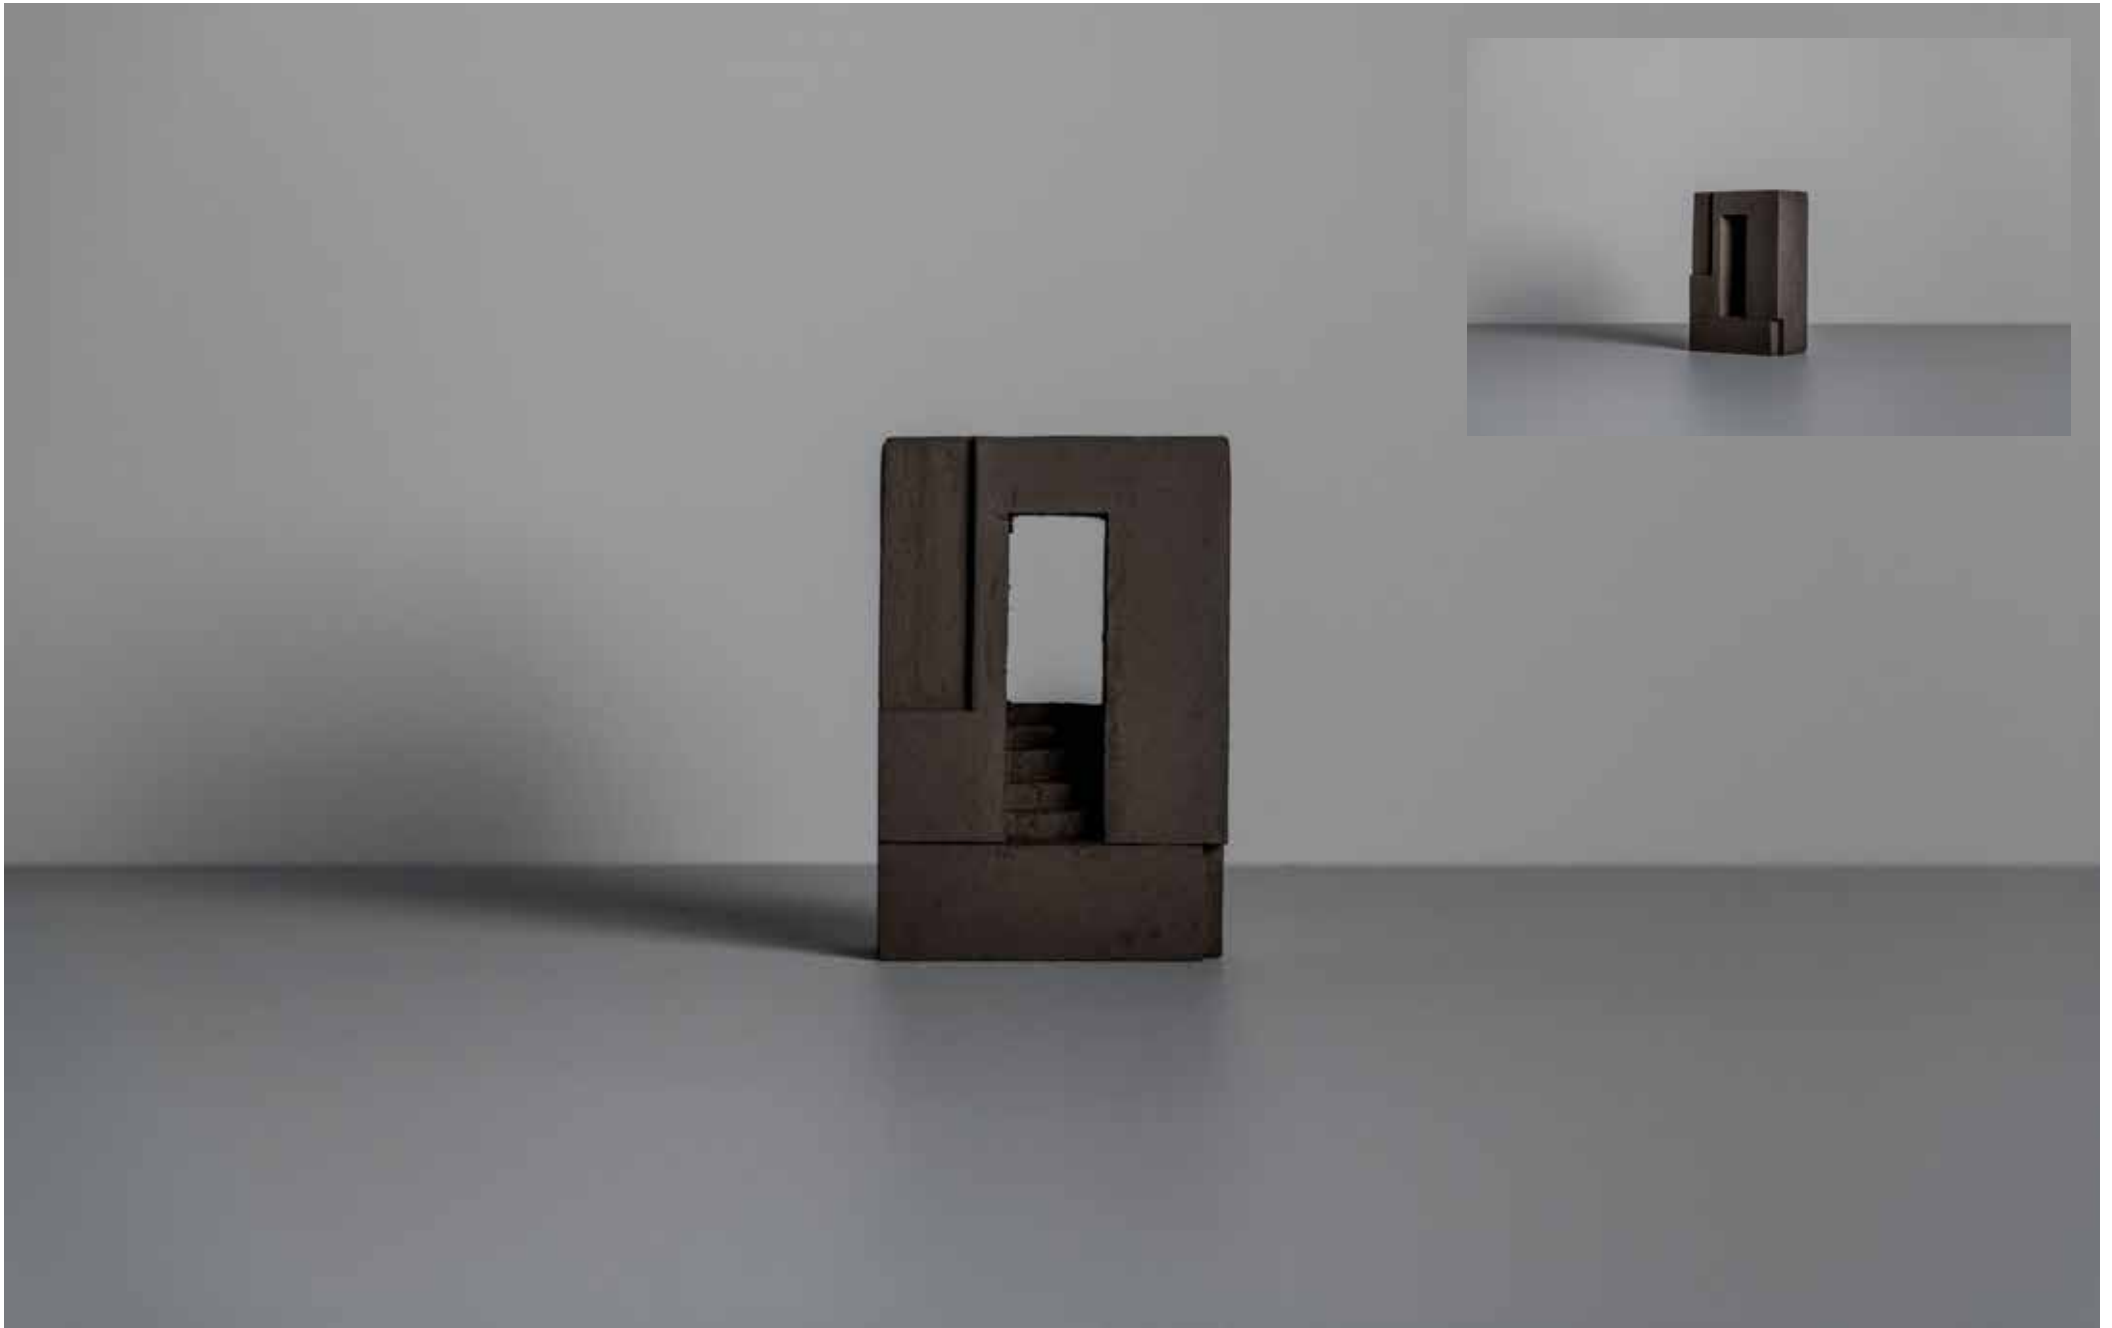

A-76
Scarva, unglazed
120H x 80L x 40D mm
\$880 inc GST

LOCATION | Hub - Duke Street

A-77
Scarva, unglazed
130H x 110L x 20D mm
\$780 inc GST

LOCATION | Hub - Duke Street

A-78
Scarva, unglazed
110H x 160L x 20D mm
\$1,100 inc GST