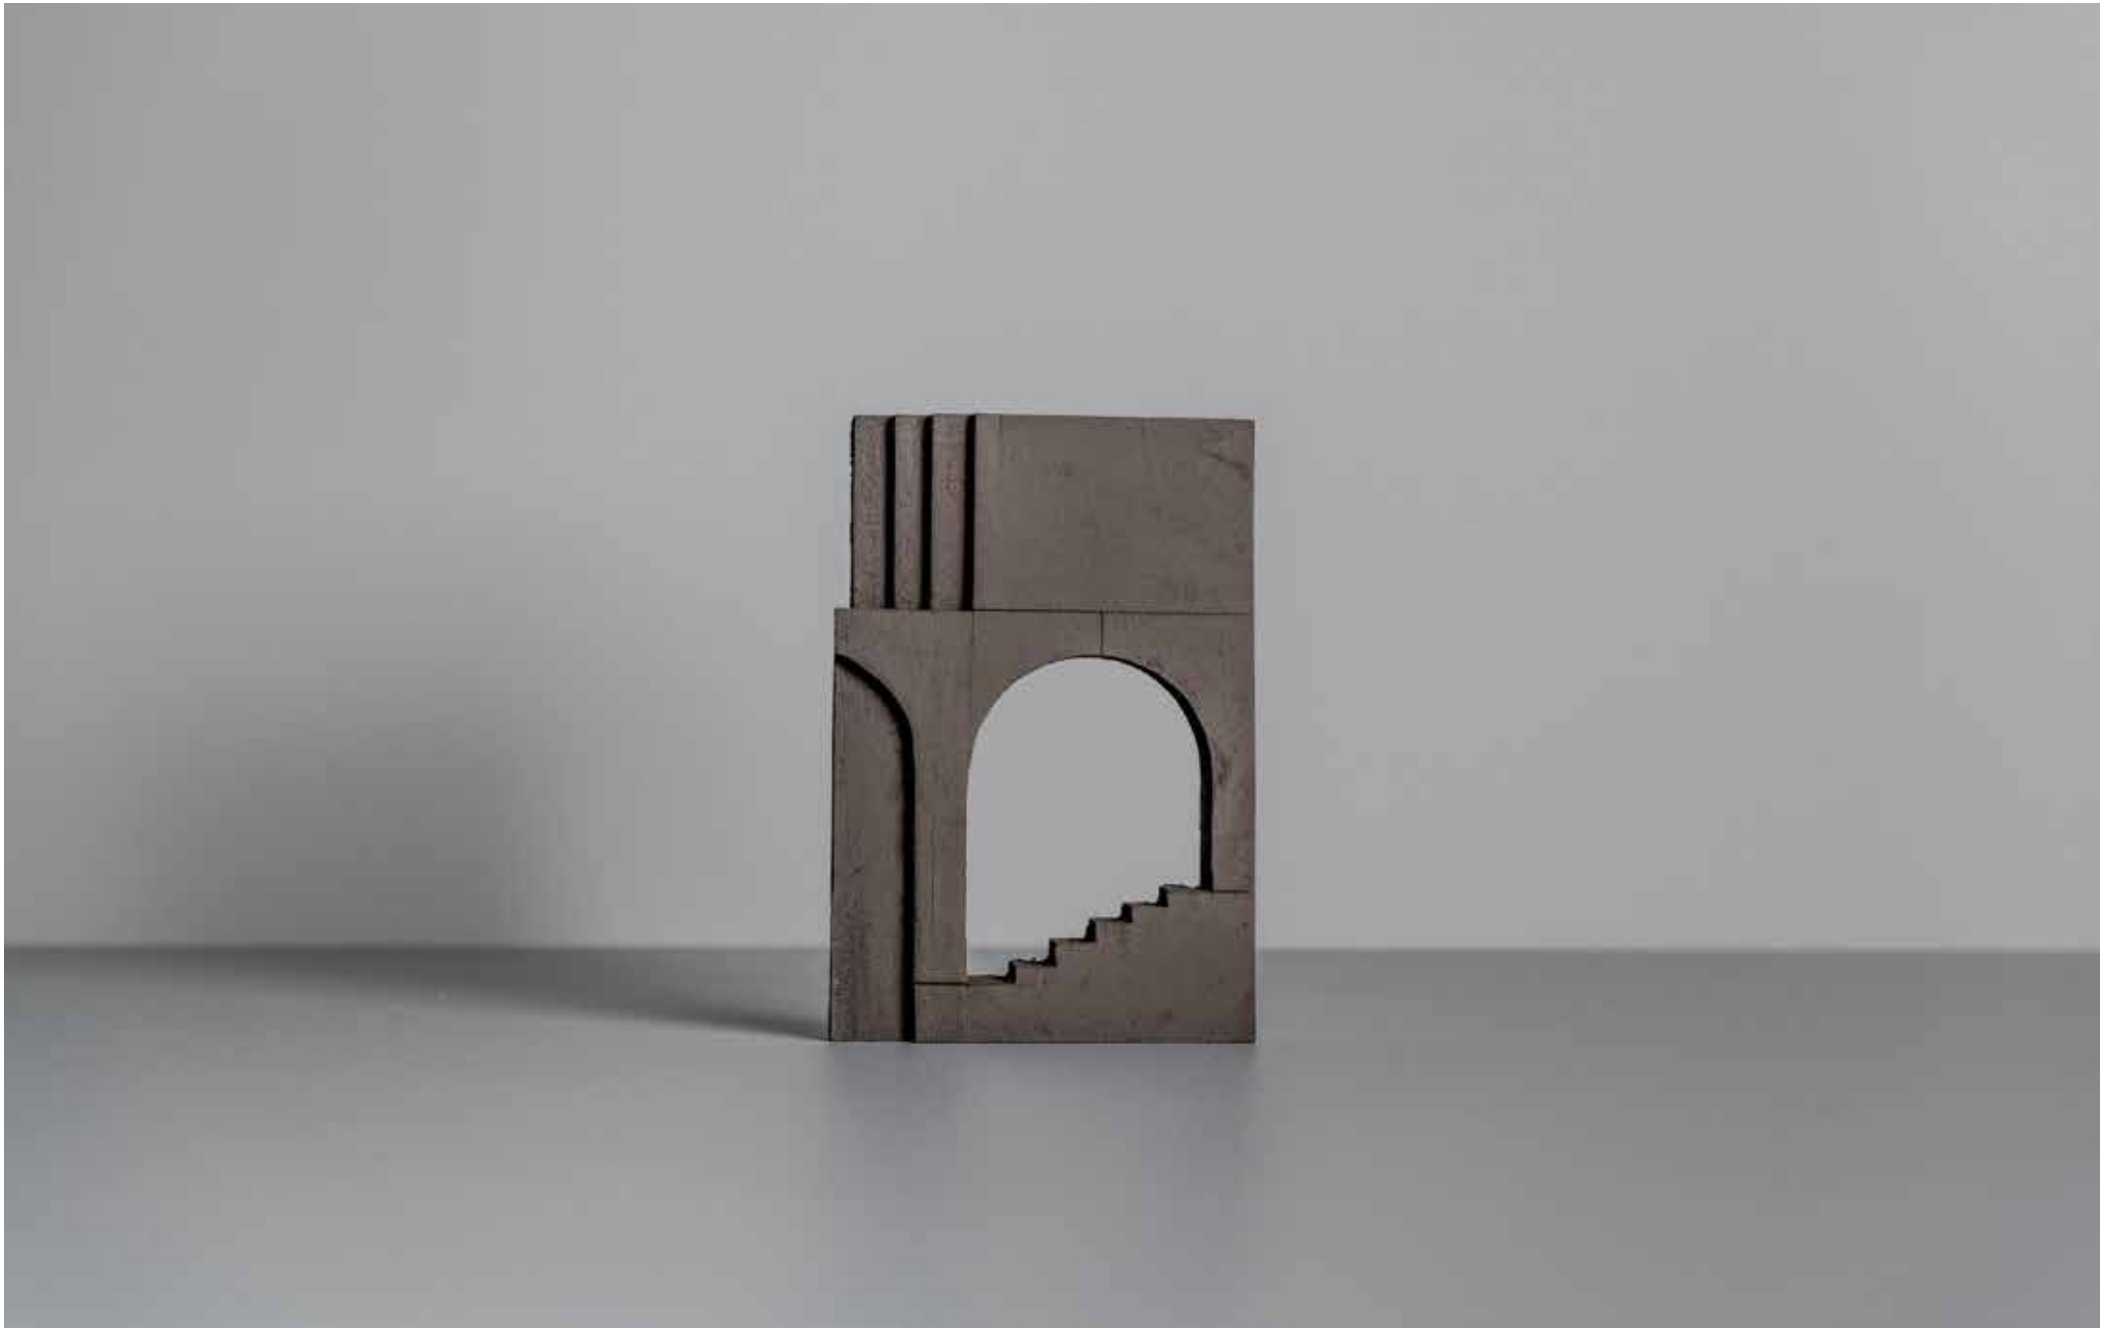

A-55
Scarva, unglazed
150H x 10L x 20D mm
$685 inc GST

Bruce Rowe | ASCEND
Catalogue of works | Hub | May 2018 | hubfurniture.com.au

LOCATION | Hub - Duke Street