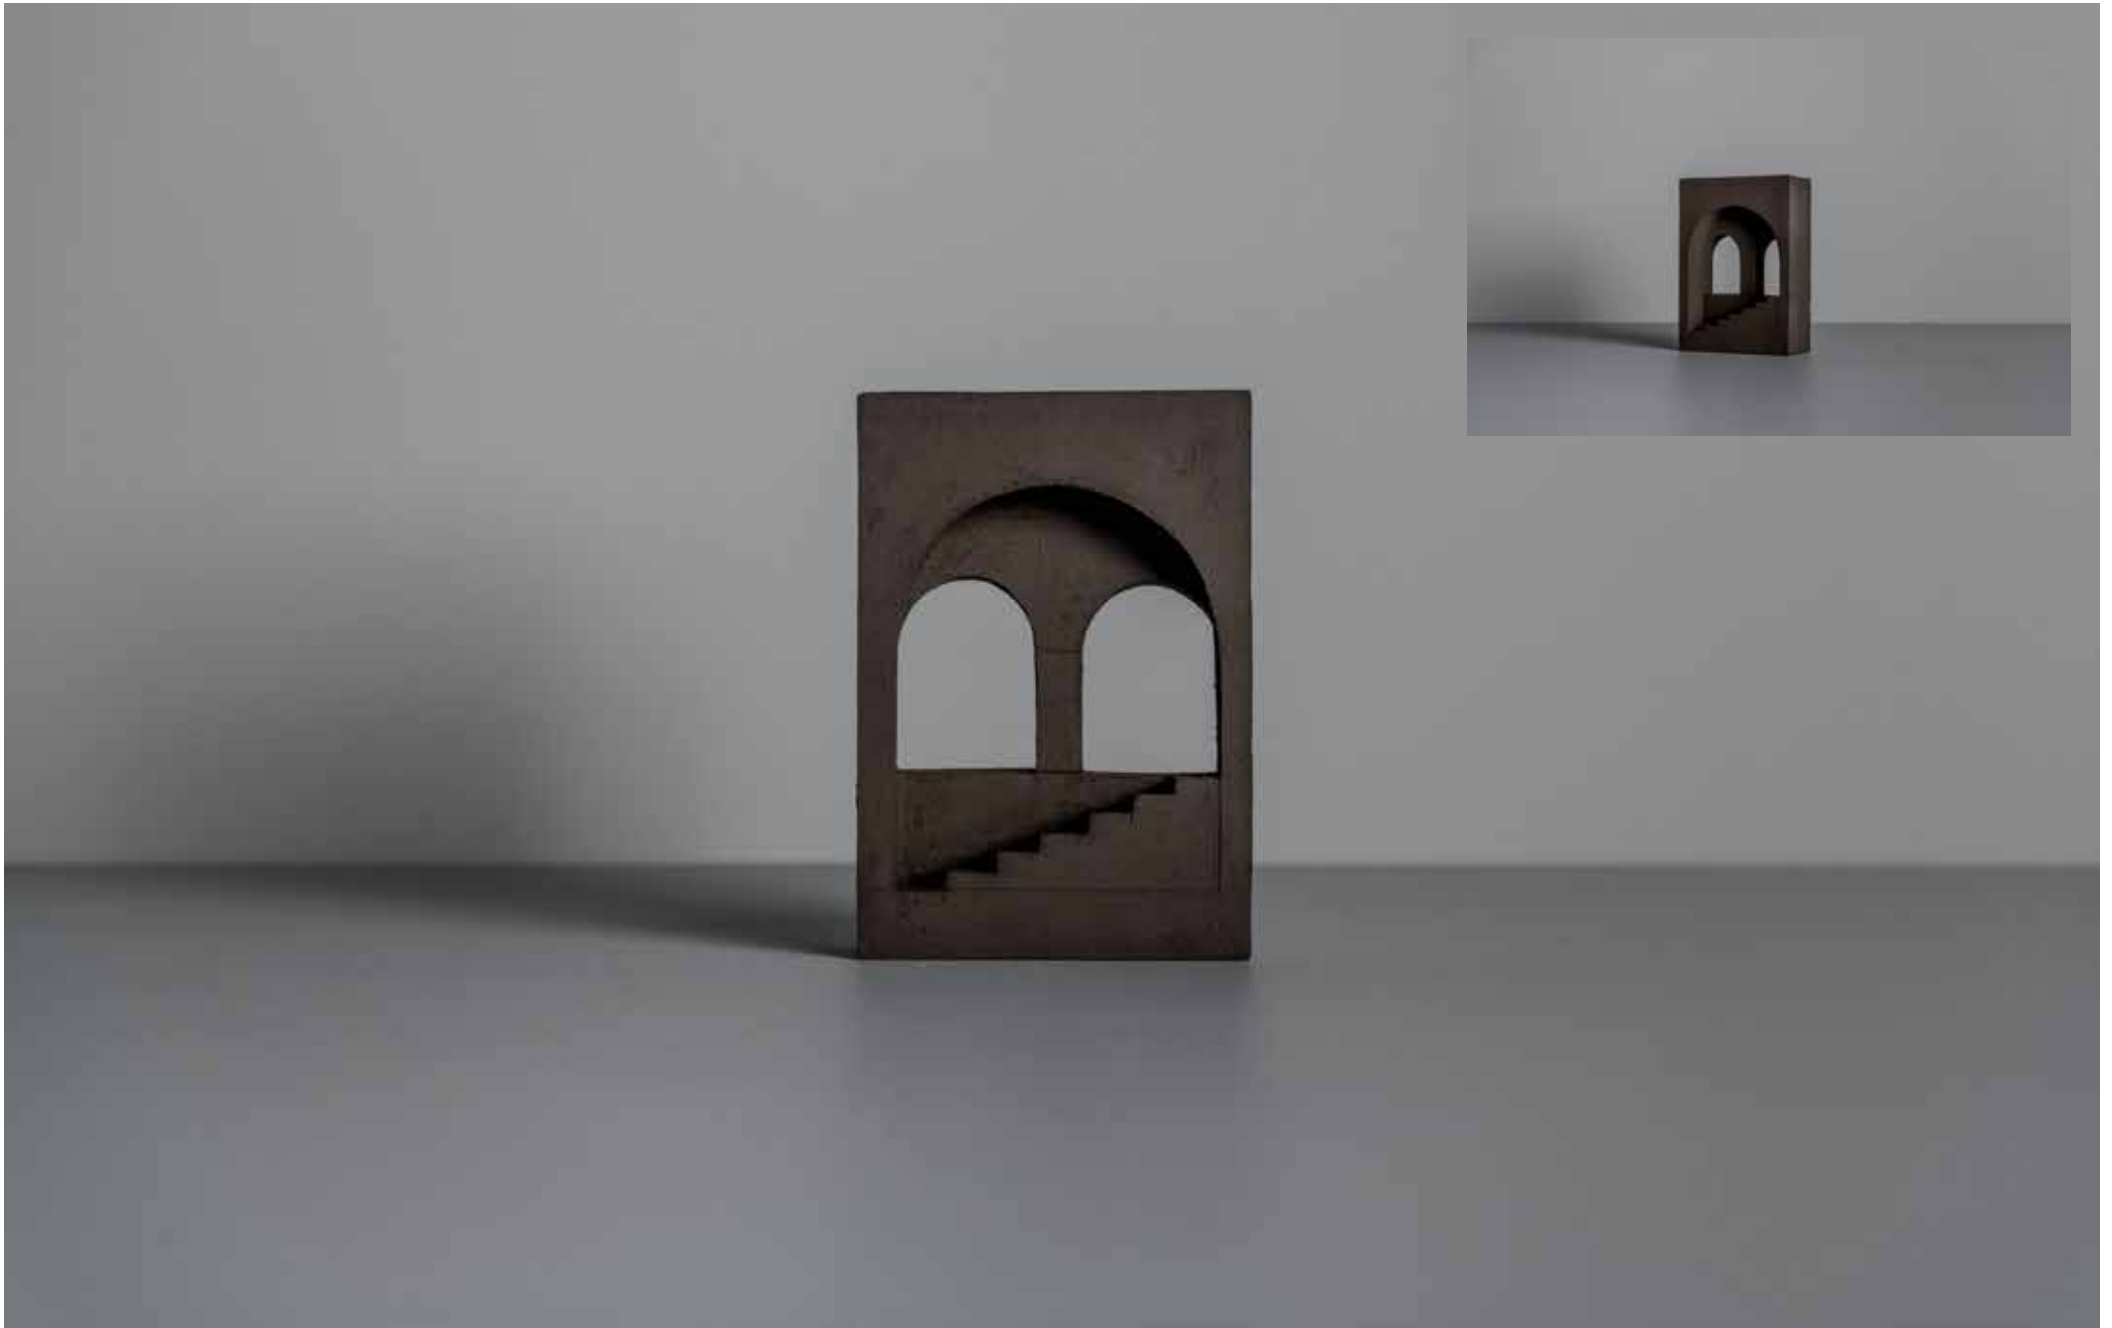

A-75
Scarva, unglazed
135H x 92L x 40D mm
$950 inc GST