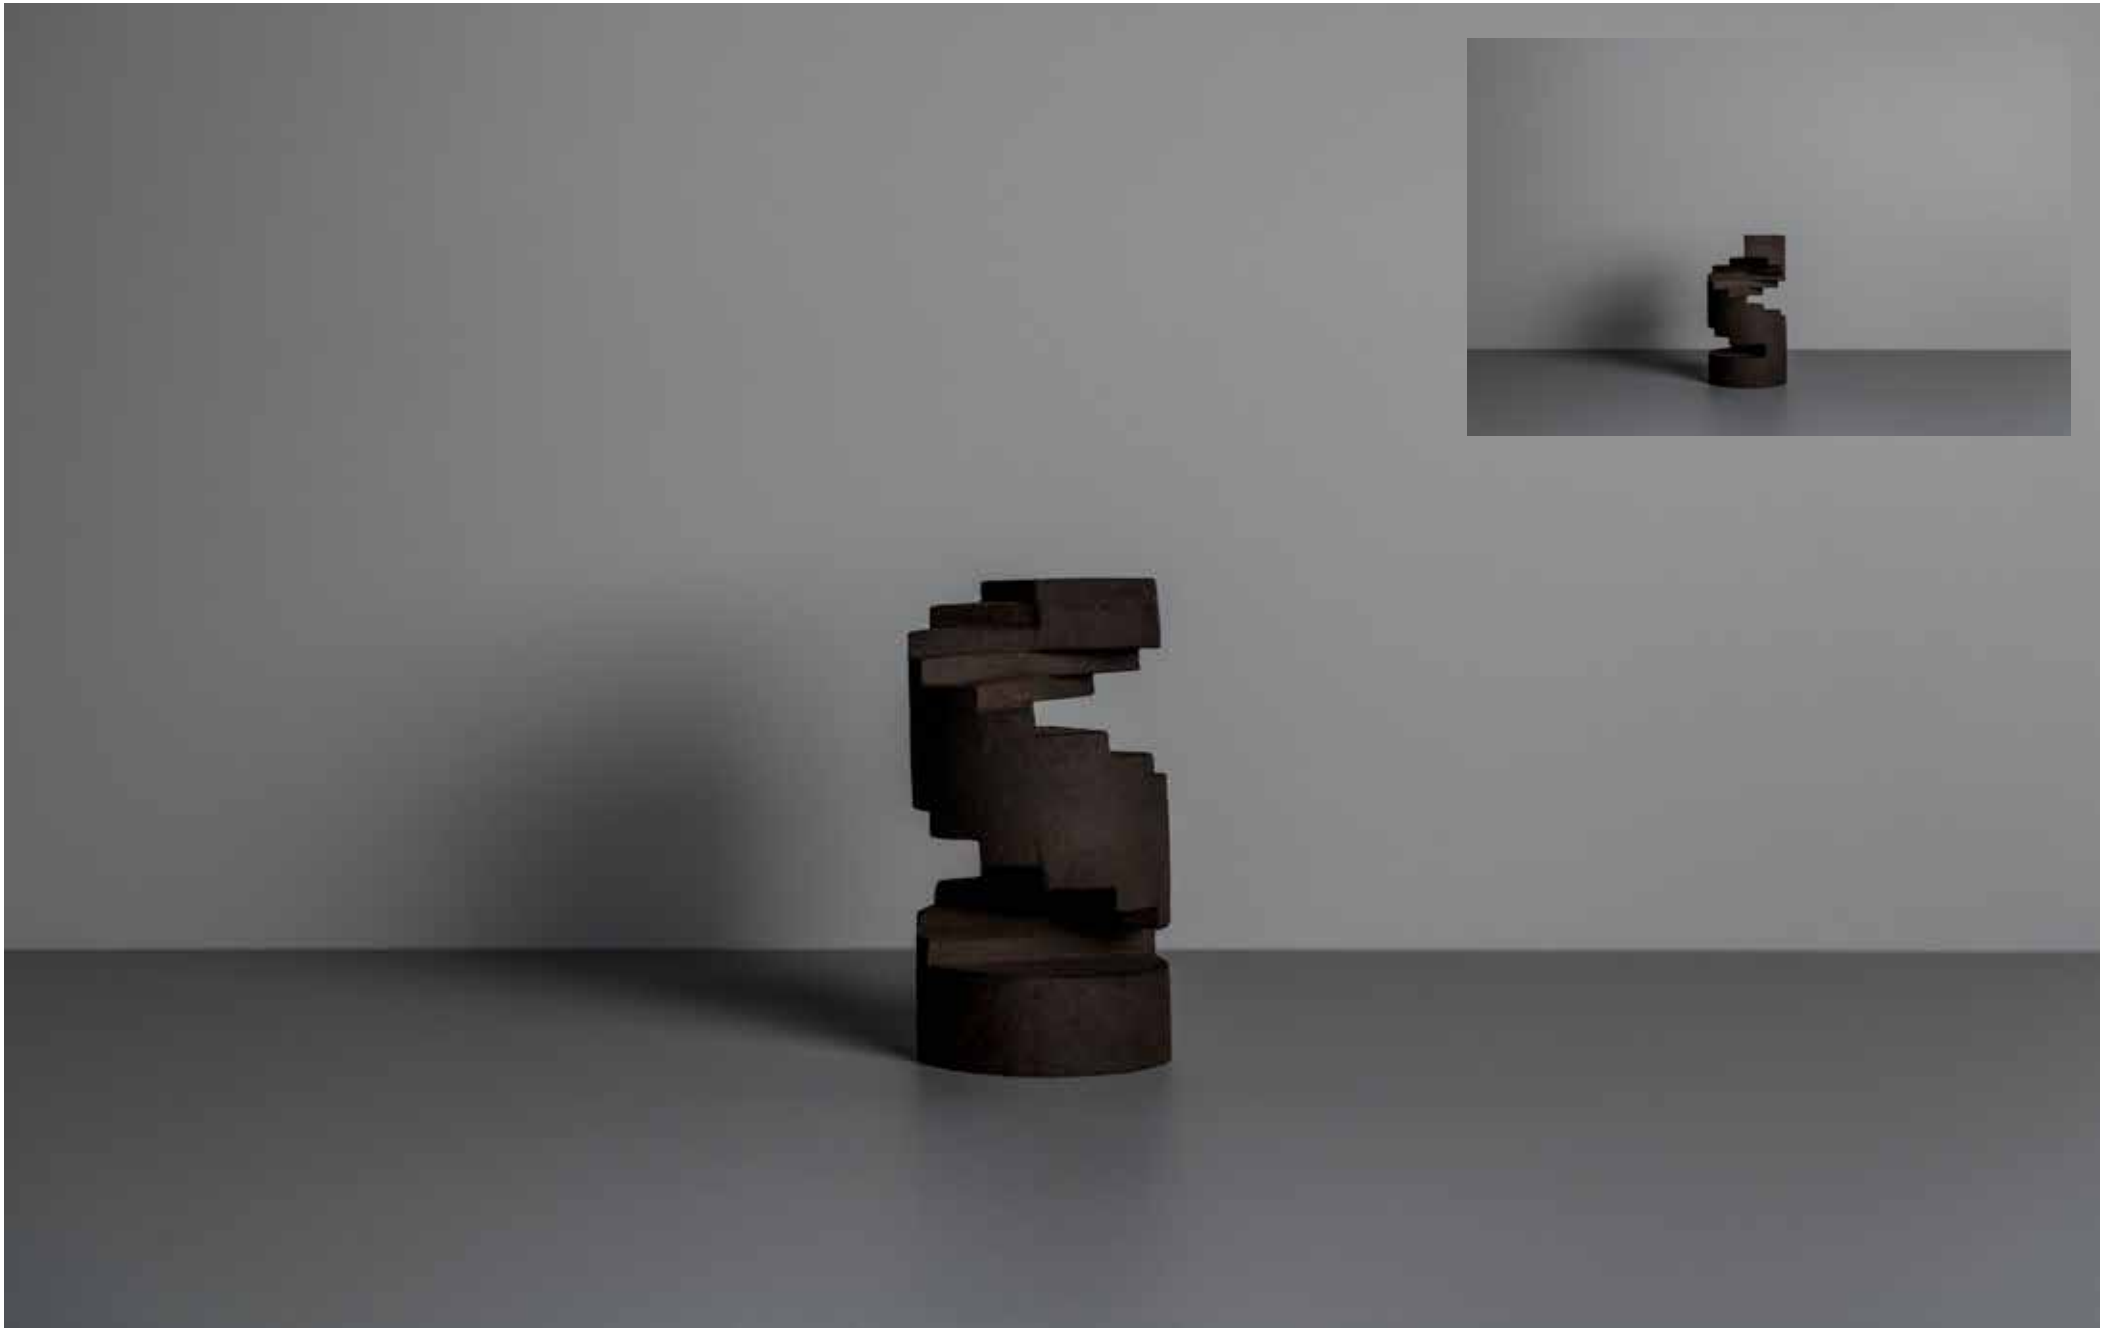

A-86
Scarva, unglazed
200H x 100DIA mm
\$2,020 inc GST

A-87
Raku, satin white glaze
200H x 100DIA mm
\$2,020 inc GST

LOCATION | Hub - Duke Street

A-88
Raku, satin white glaze
190H x 340L x 70D mm
\$1,750 inc GST