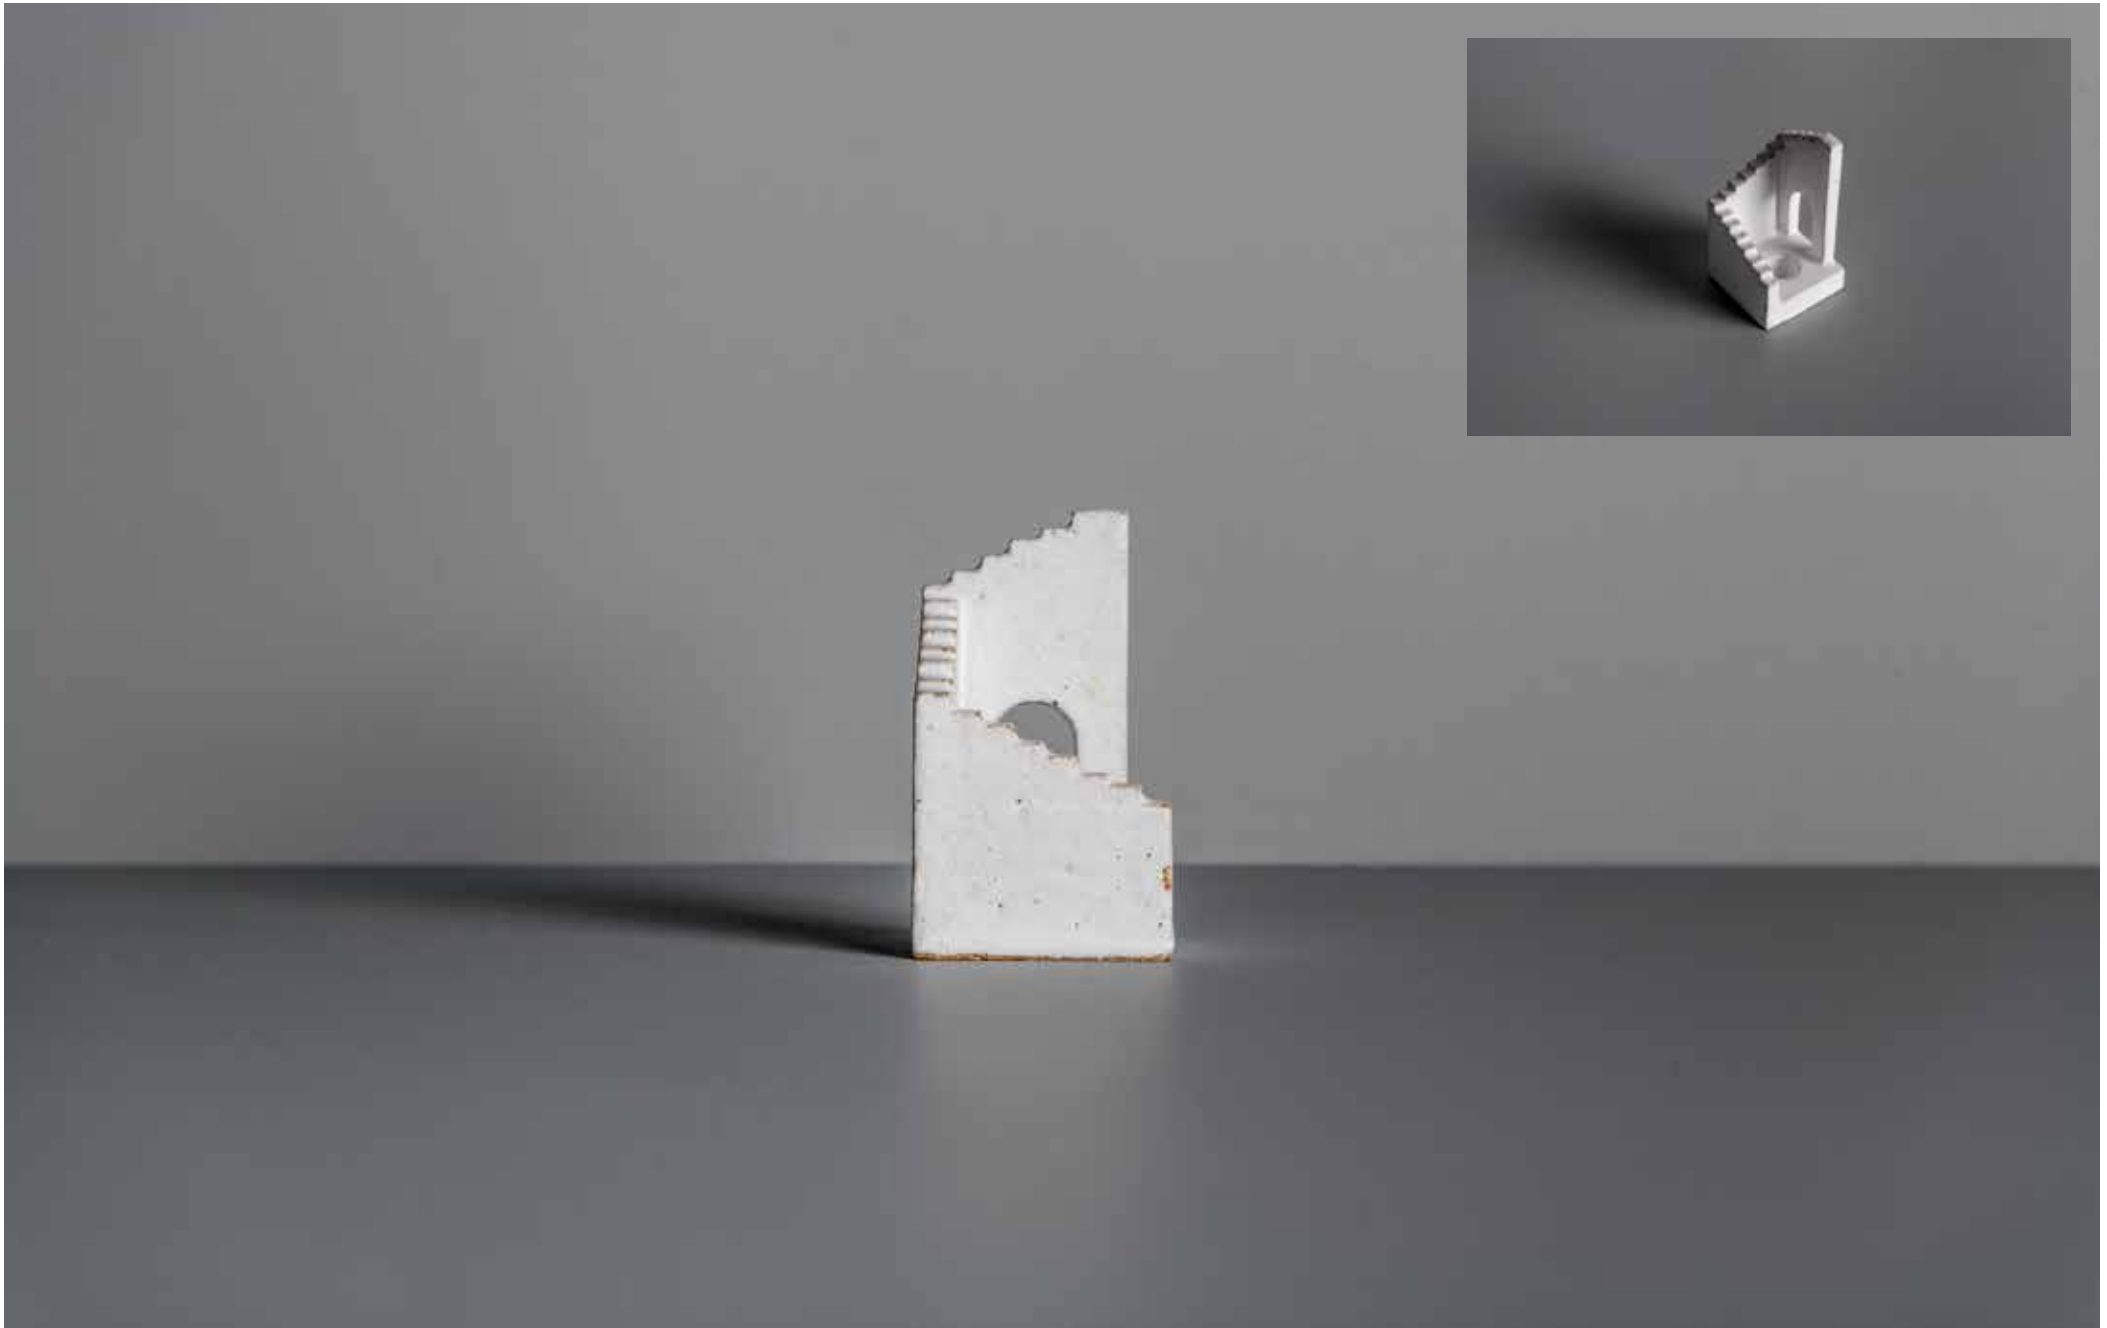

A-72
Raku, satin white glaze
105H x 60L x 60D mm
$485 inc GST

LOCATION | Hub - Duke Street