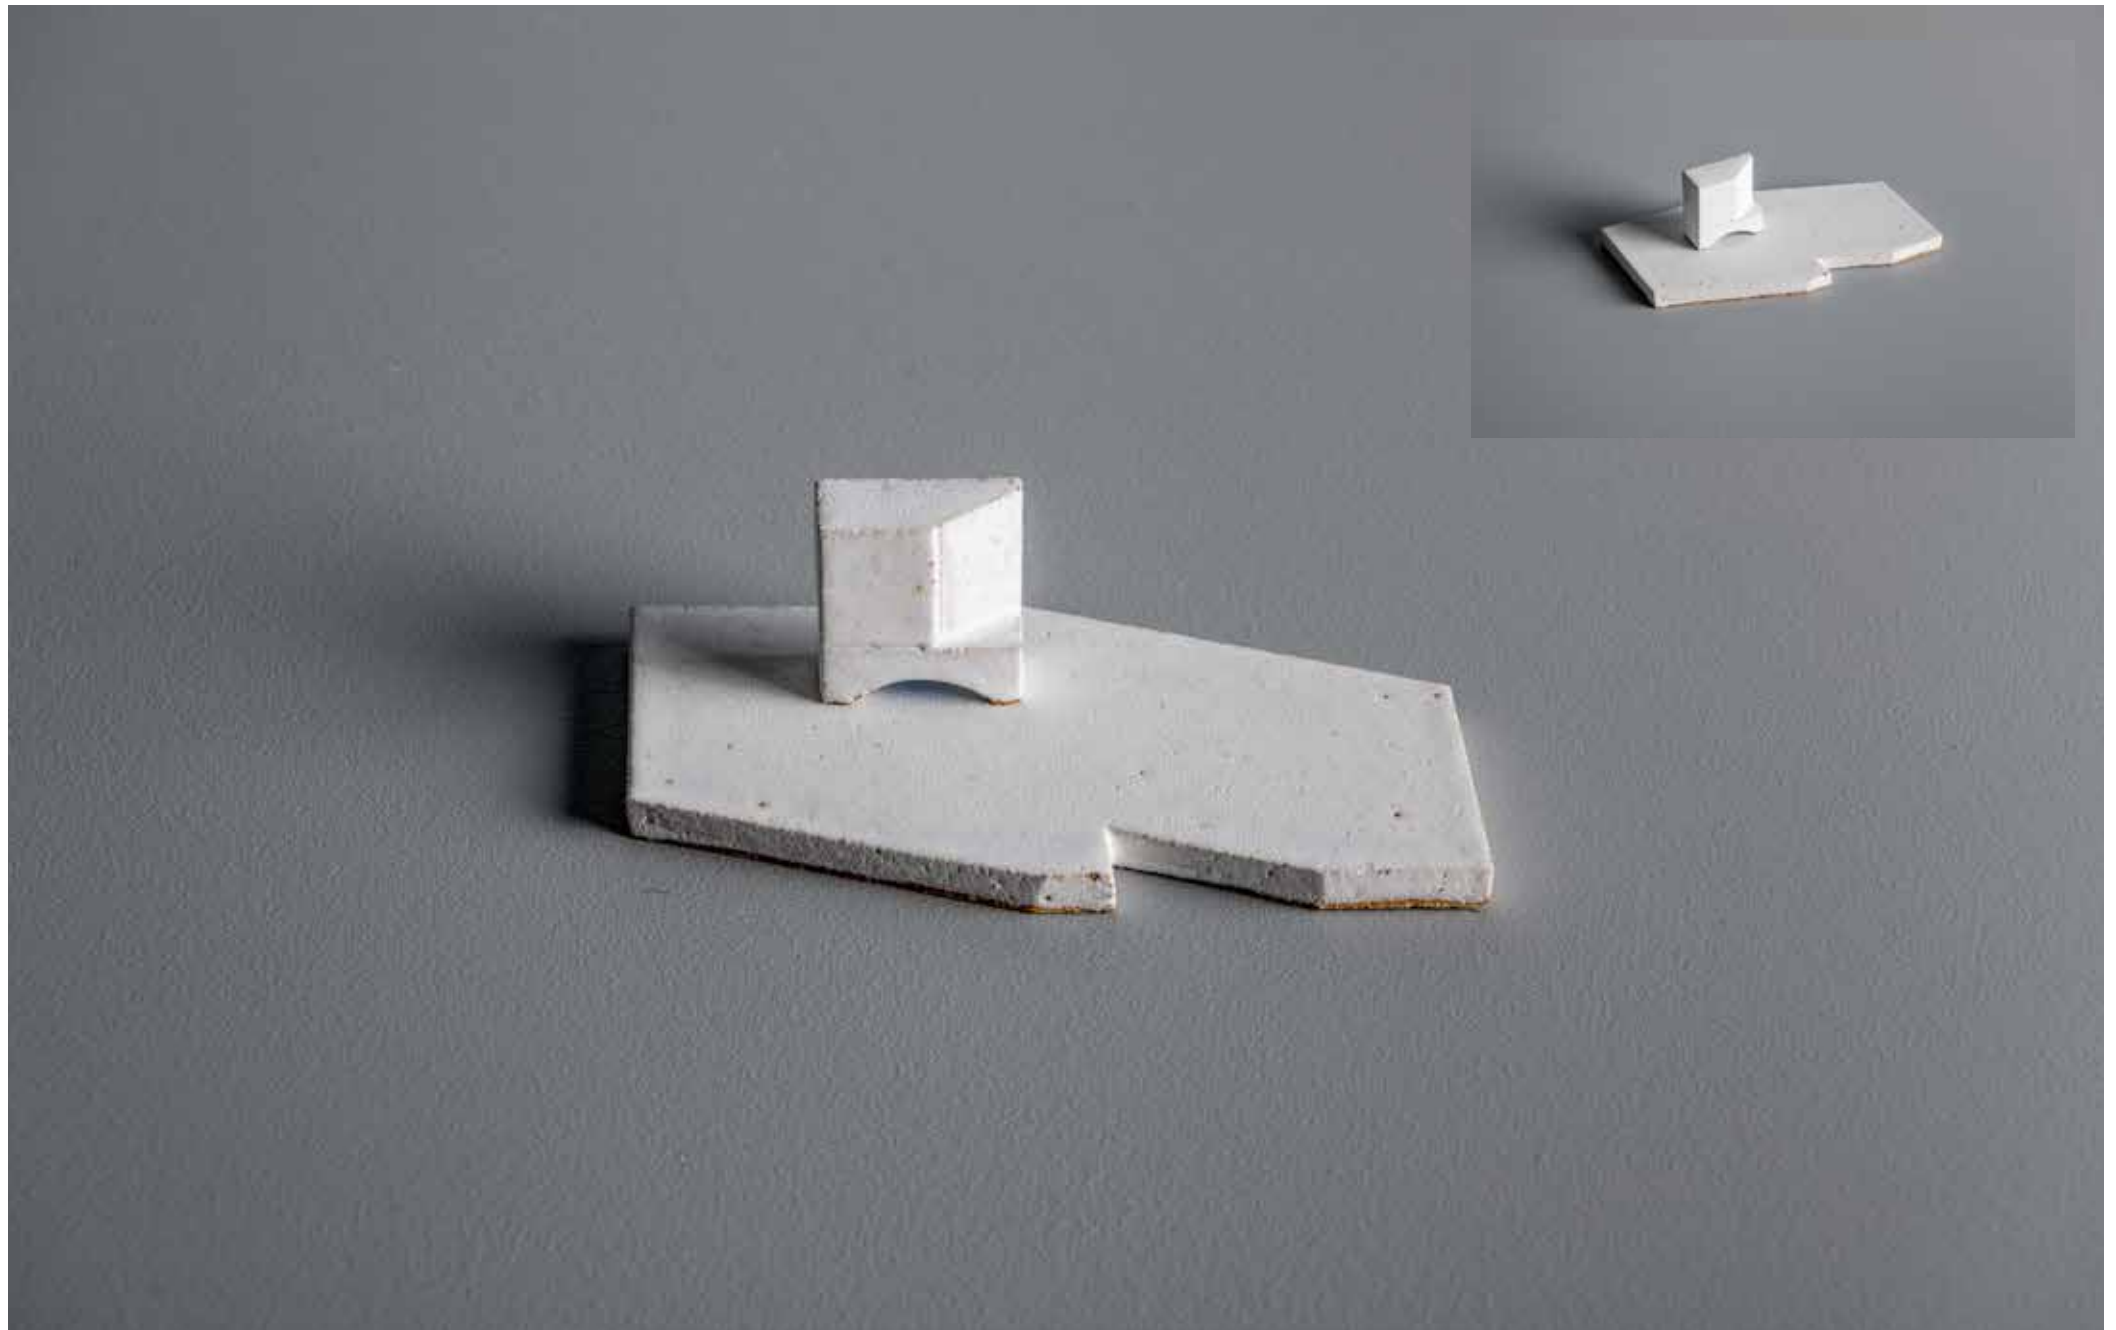

A-112 (2 Parts)
Raku, satin white glaze
55H x 165L x 90D mm
$190 inc GST

LOCATION | The Hub General Store