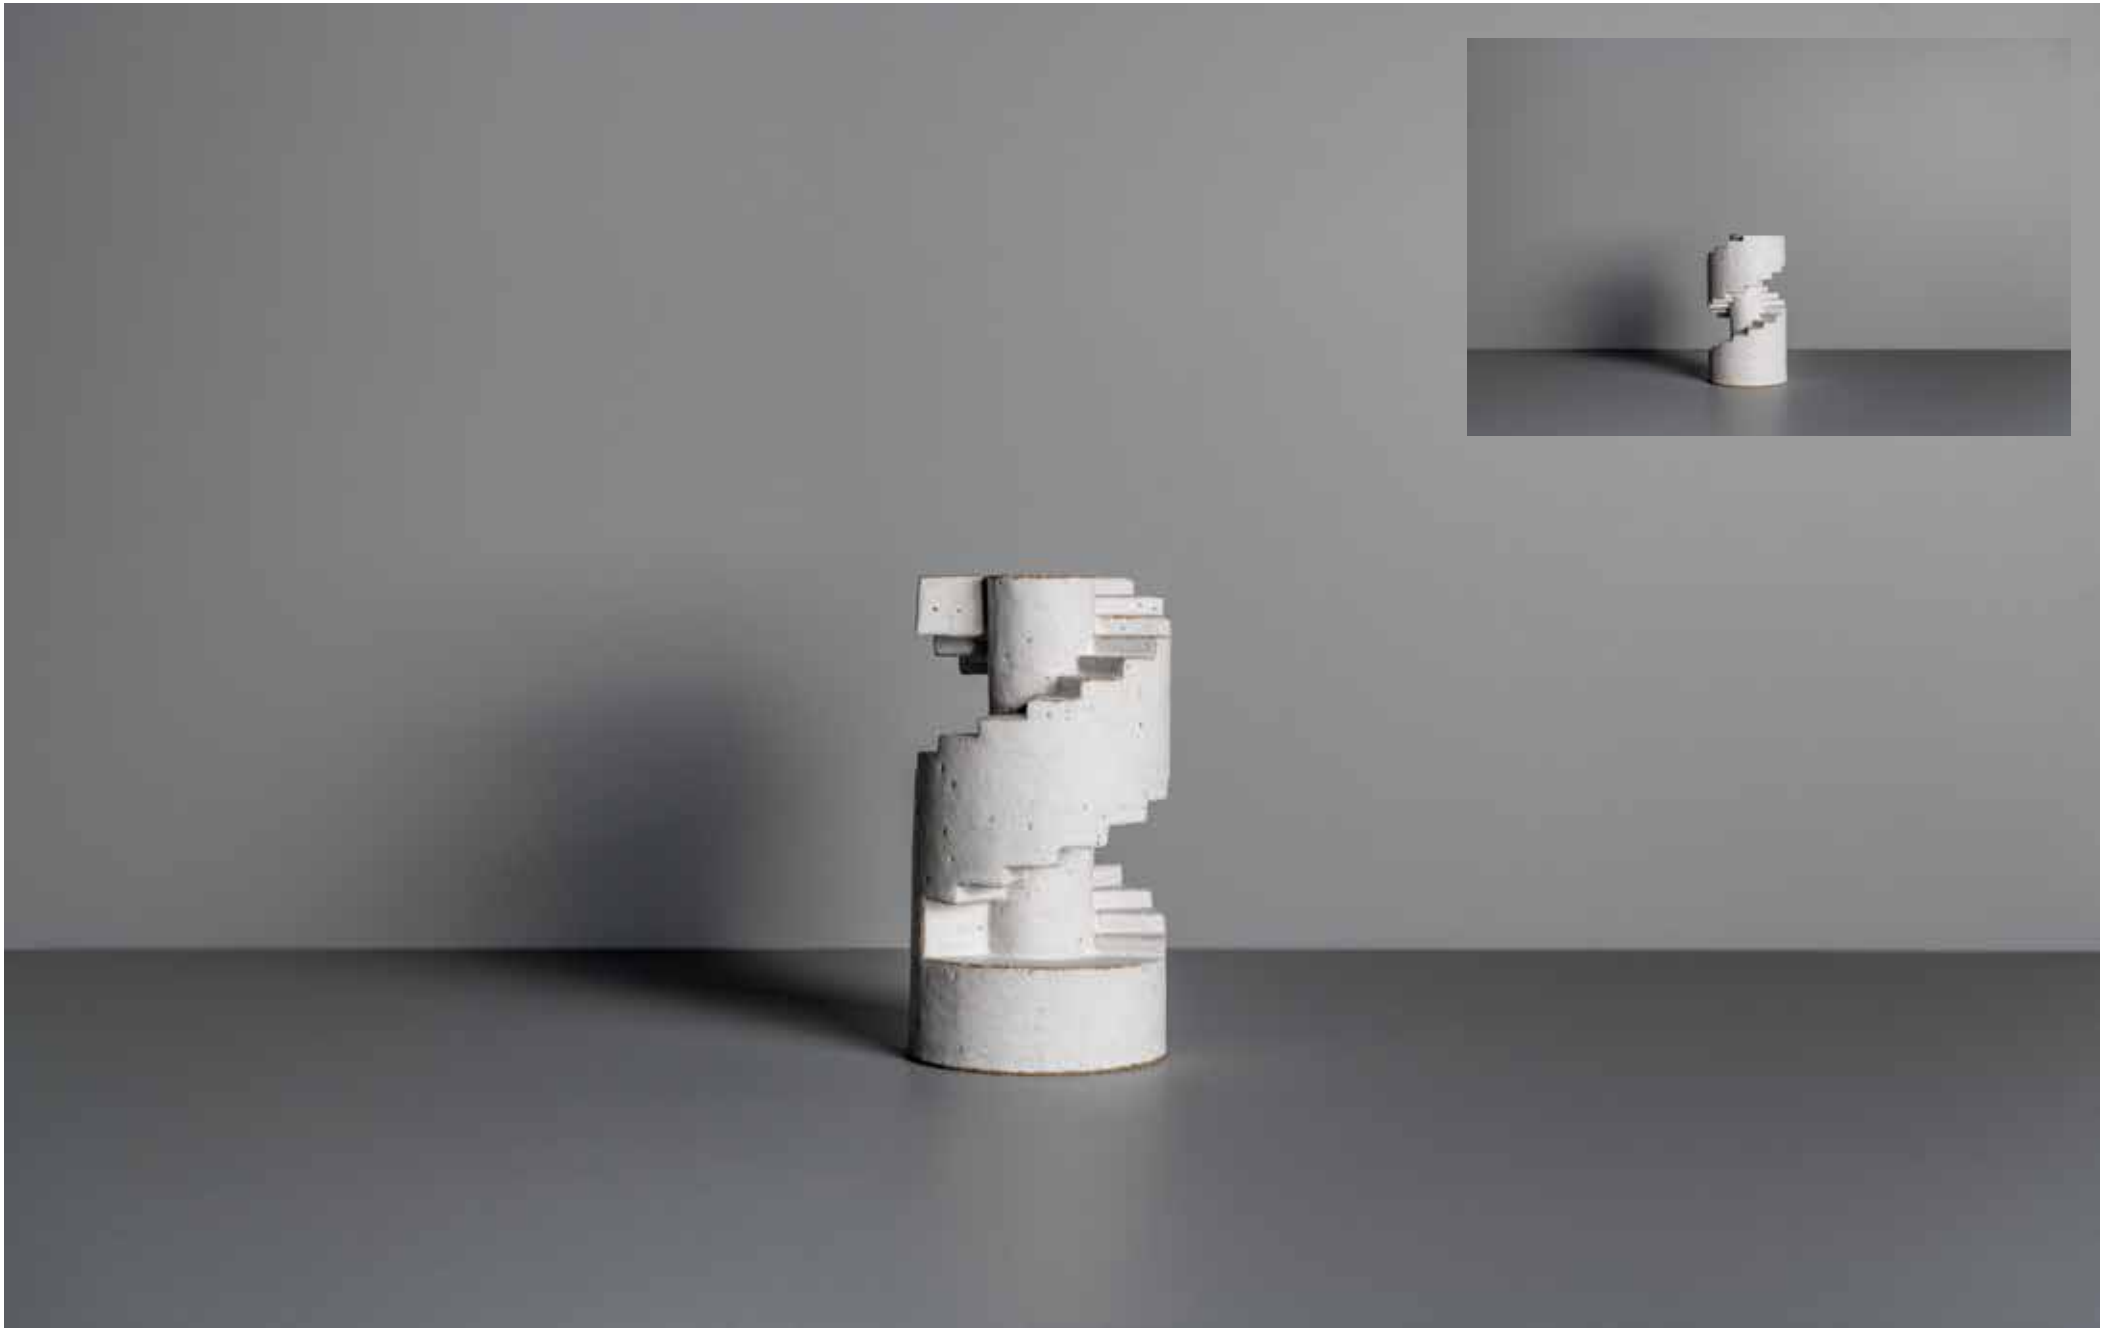

A-86
Scarva, unglazed
200H x 100DIA mm
\$2,020 inc GST

A-87
Raku, satin white glaze
200H x 100DIA mm
\$2,020 inc GST

LOCATION | Hub - Duke Street

A-88
Raku, satin white glaze
190H x 340L x 70D mm
\$1,750 inc GST