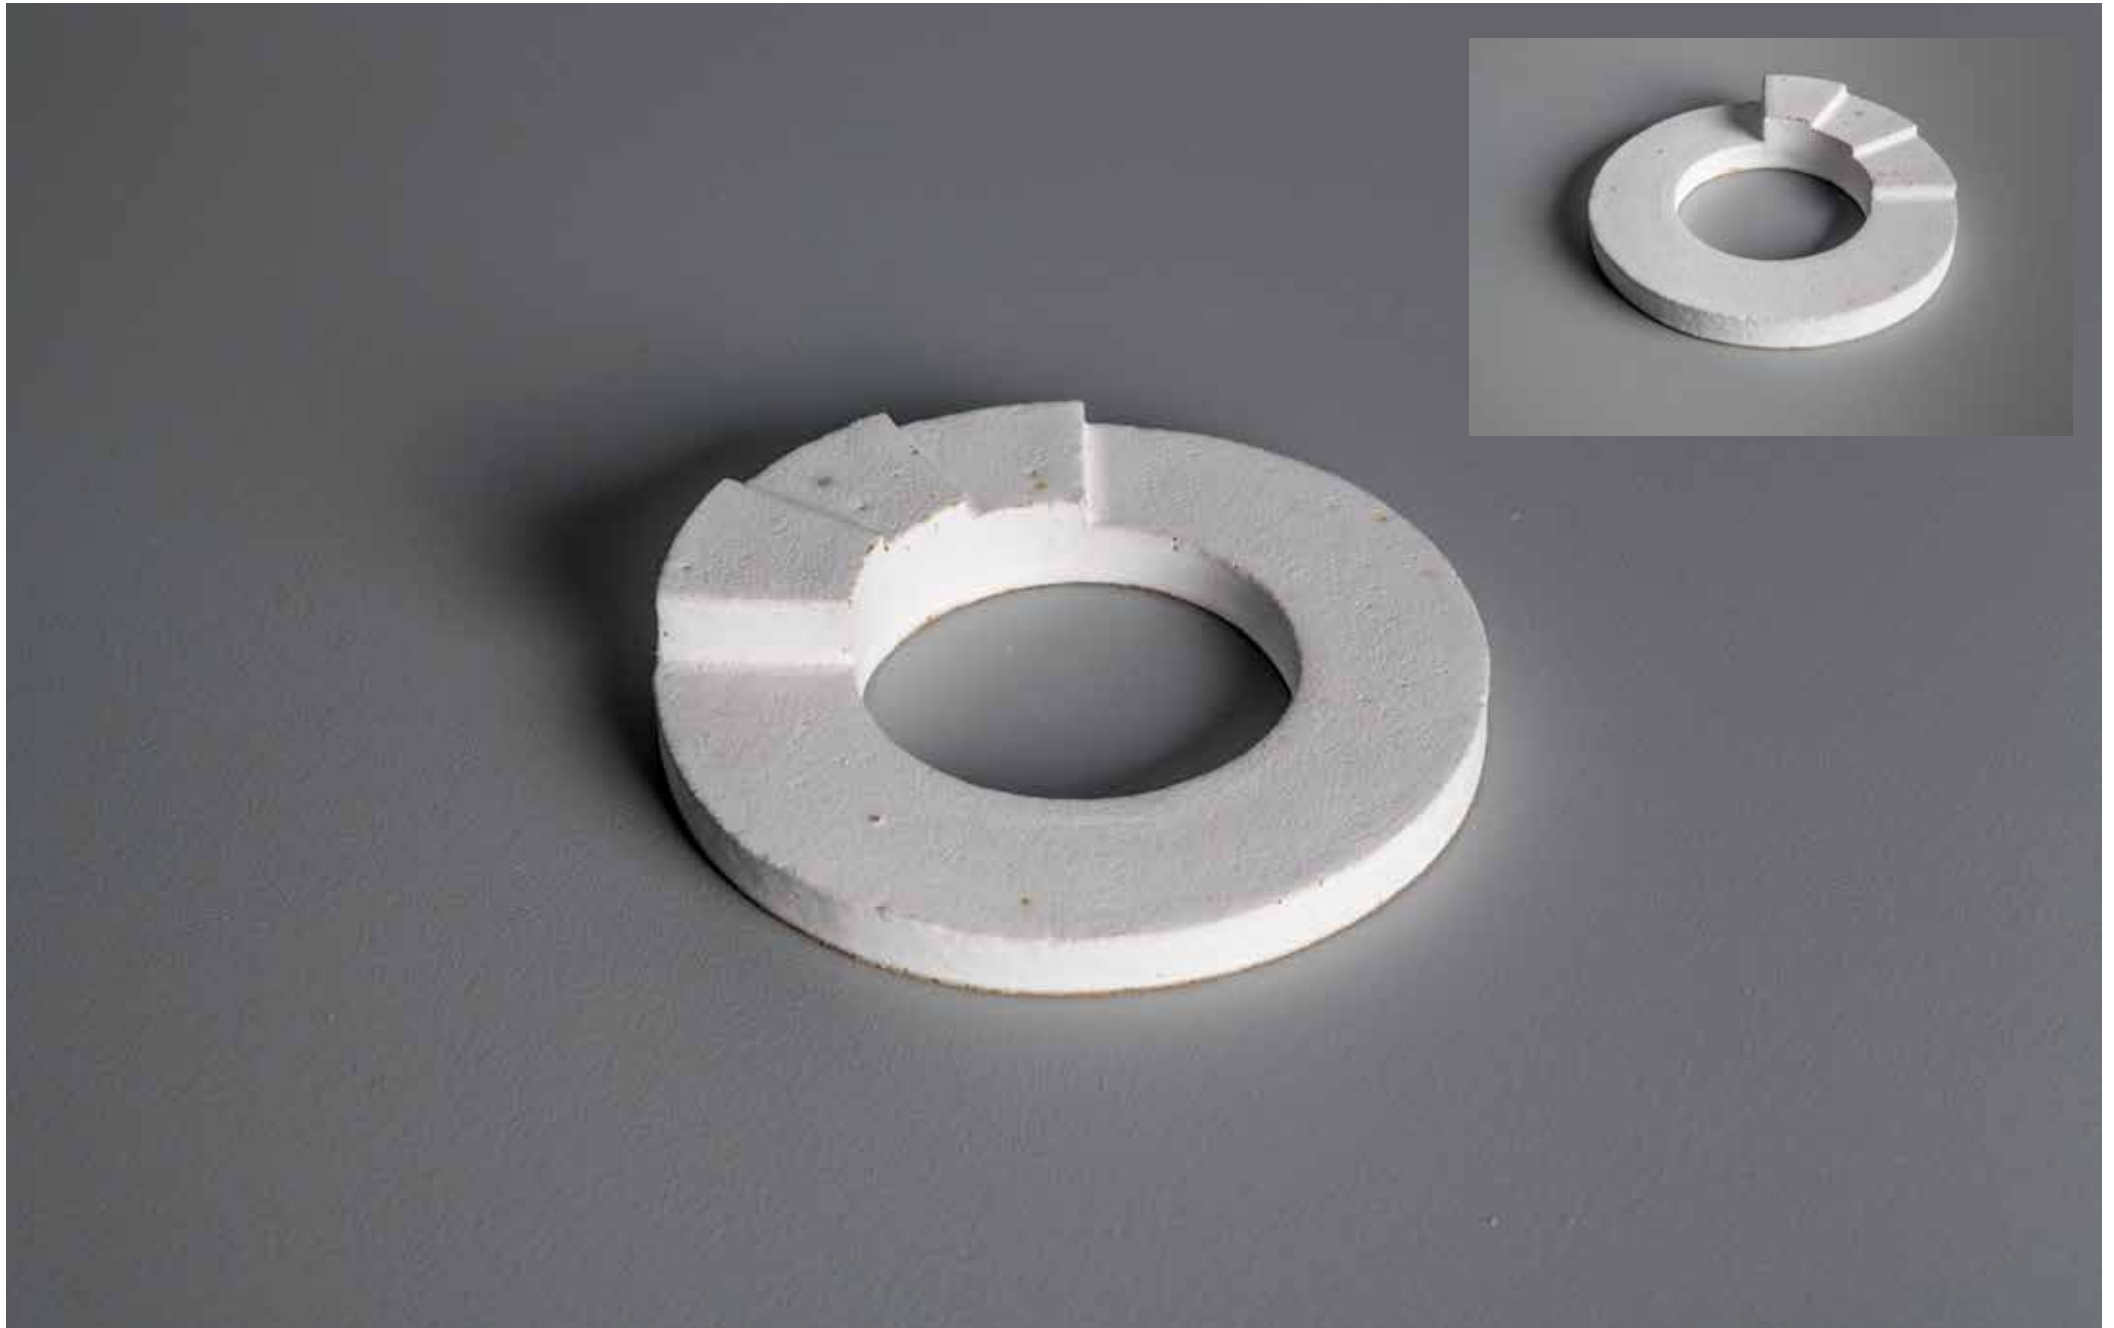

A-107
Raku, satin white glaze
90H x 190DIA mm
$520 inc GST

LOCATION | Hub - Duke Street