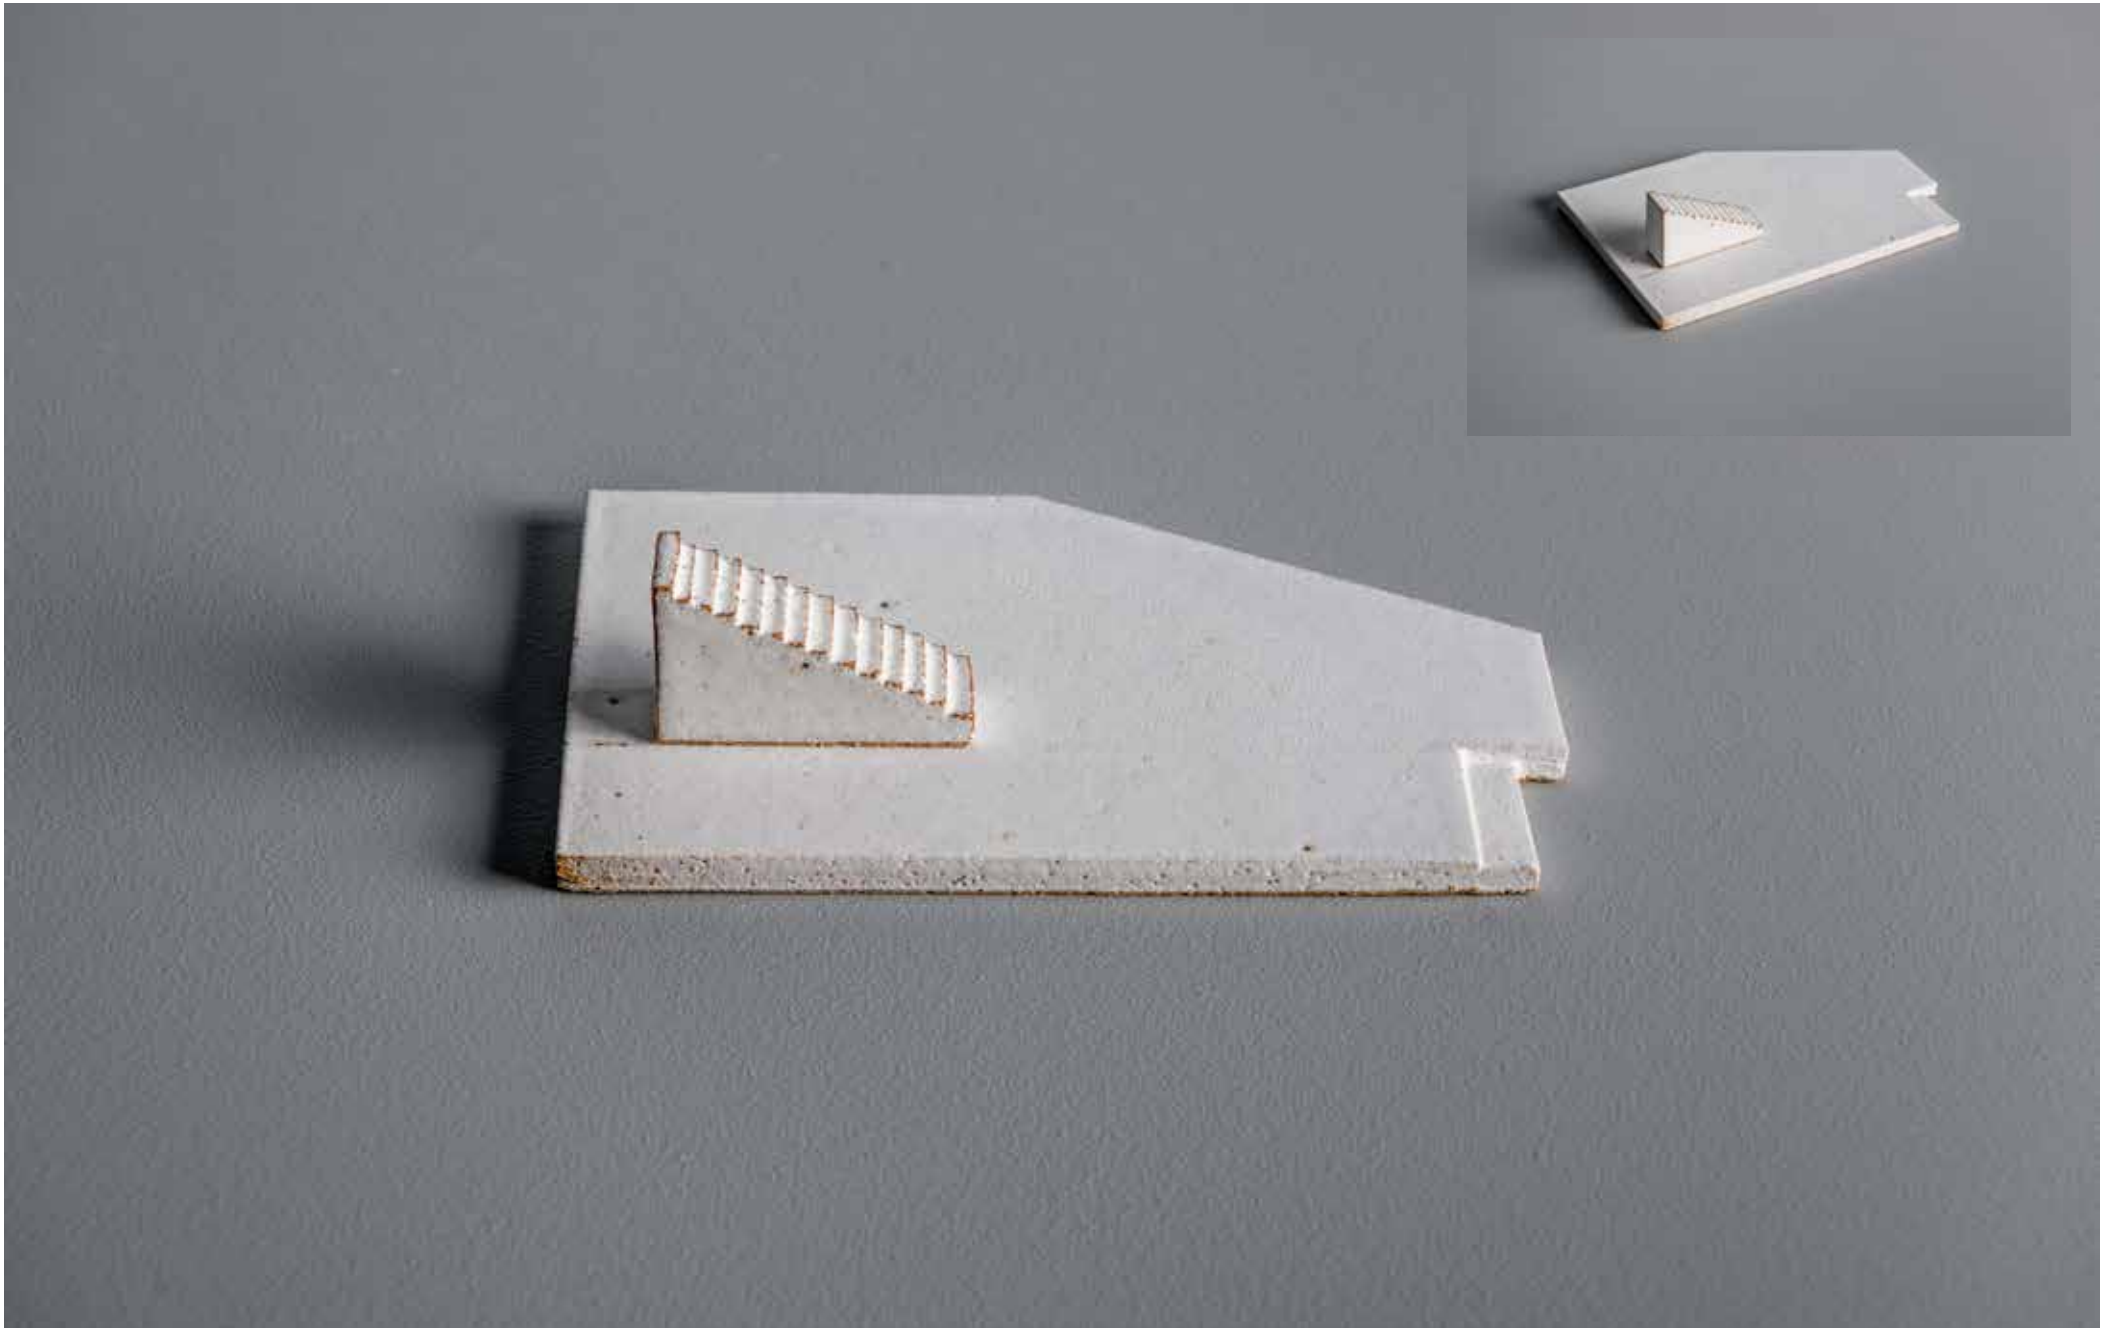

A-110 (2 Parts)
Raku, satin white glaze
50H x 200L x 130D mm
$205 inc GST

LOCATION | The Hub General Store