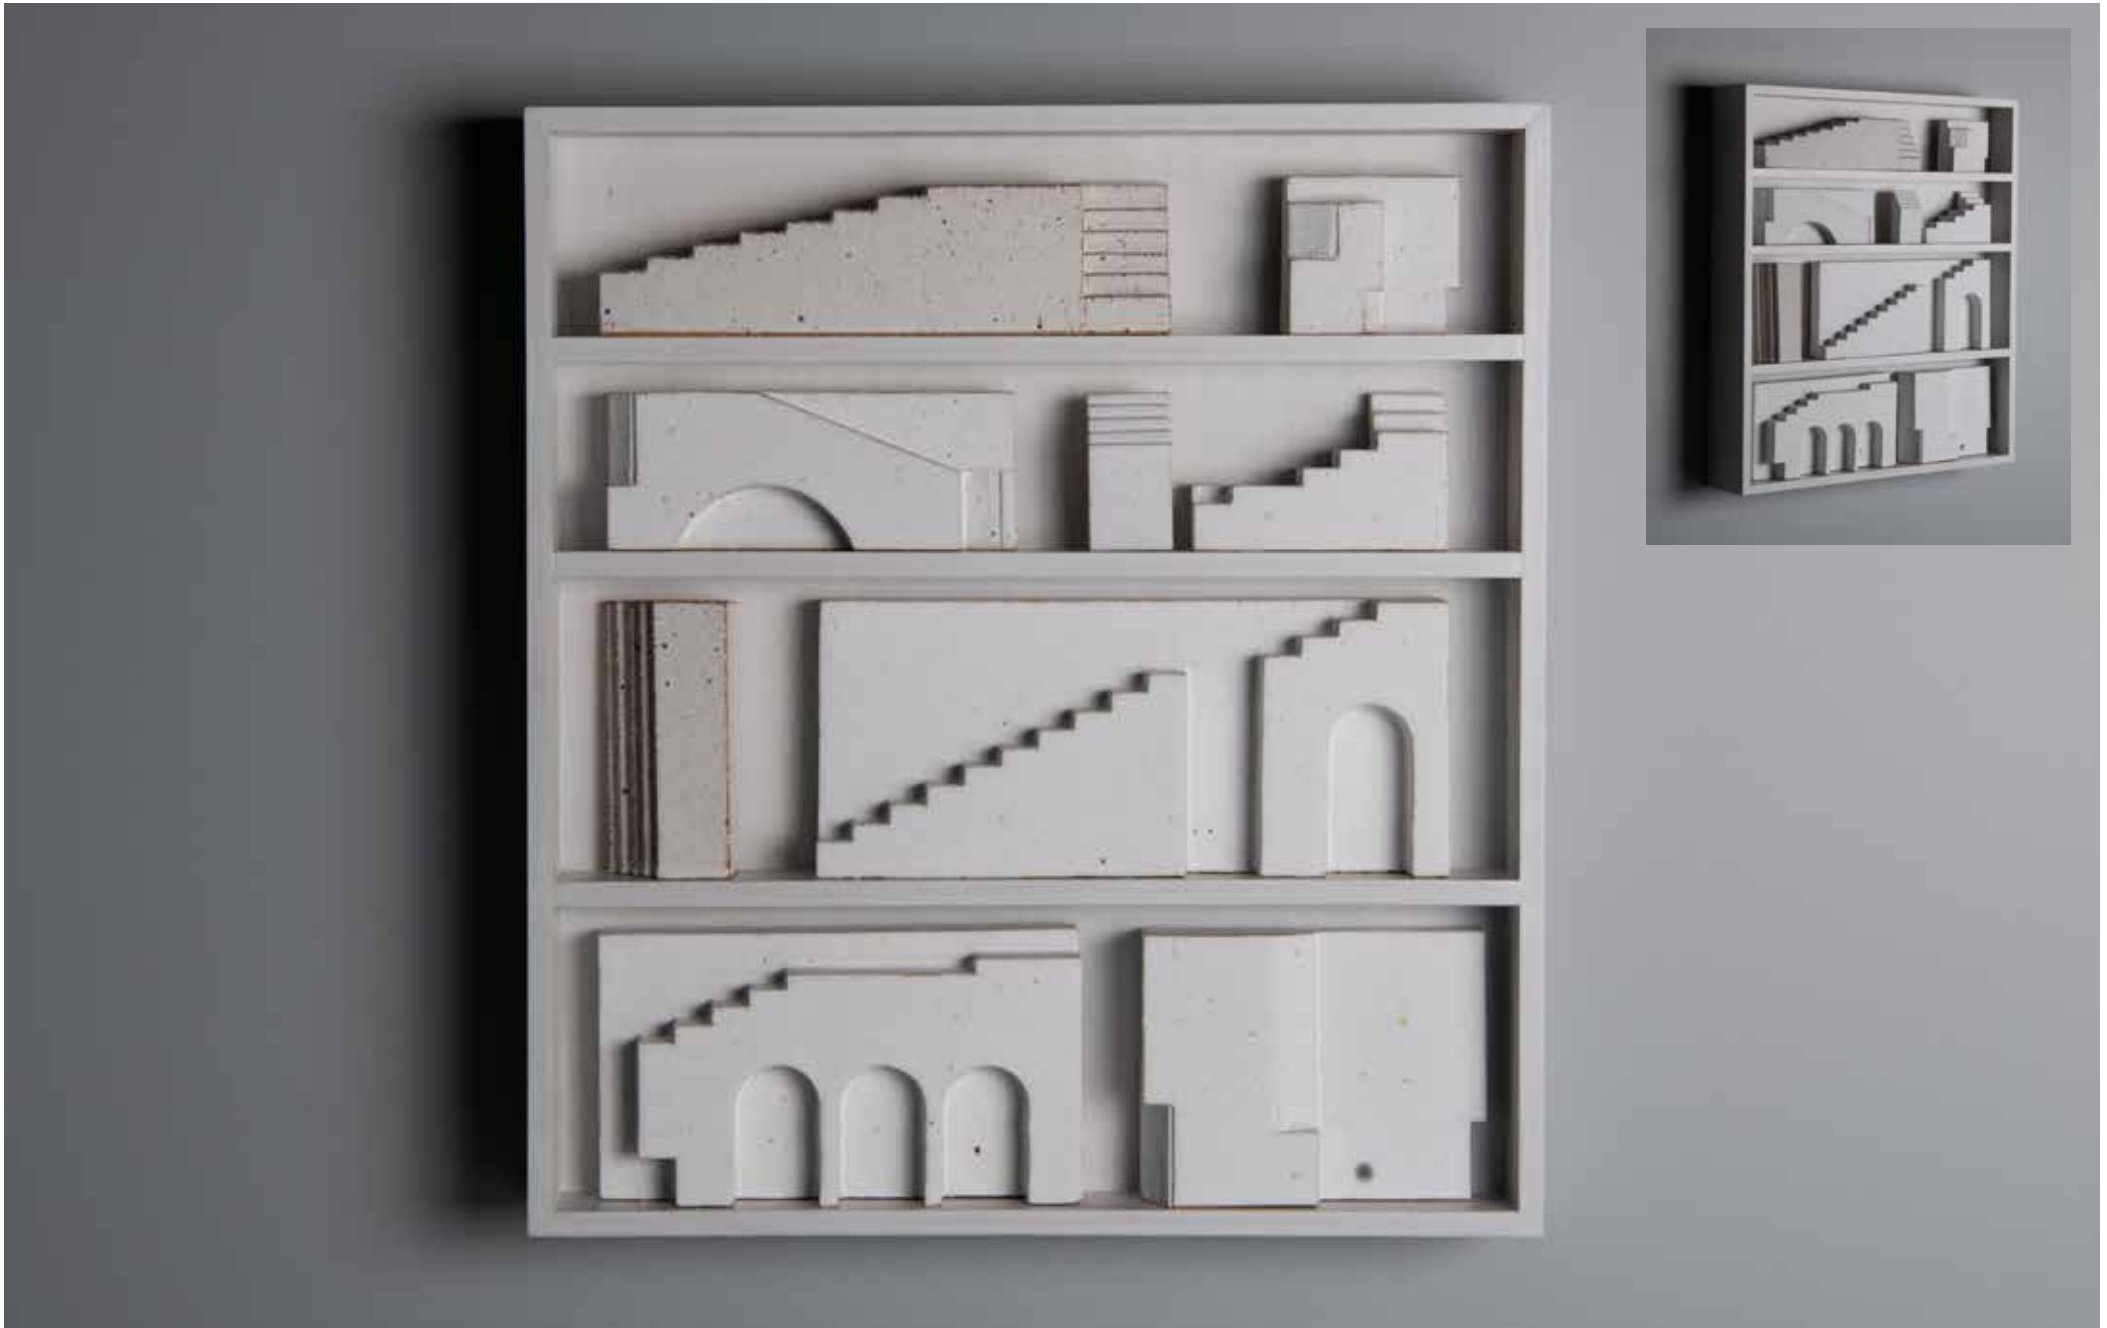

AB-03
Victorian ash display case, Raku, satin white glaze
445H x 400W x 70D mm
$3,200 inc GST

Bruce Rowe | ASCEND
Catalogue of works | Hub | May 2018 | hubfurniture.com.au

LOCATION | Hub - Duke Street