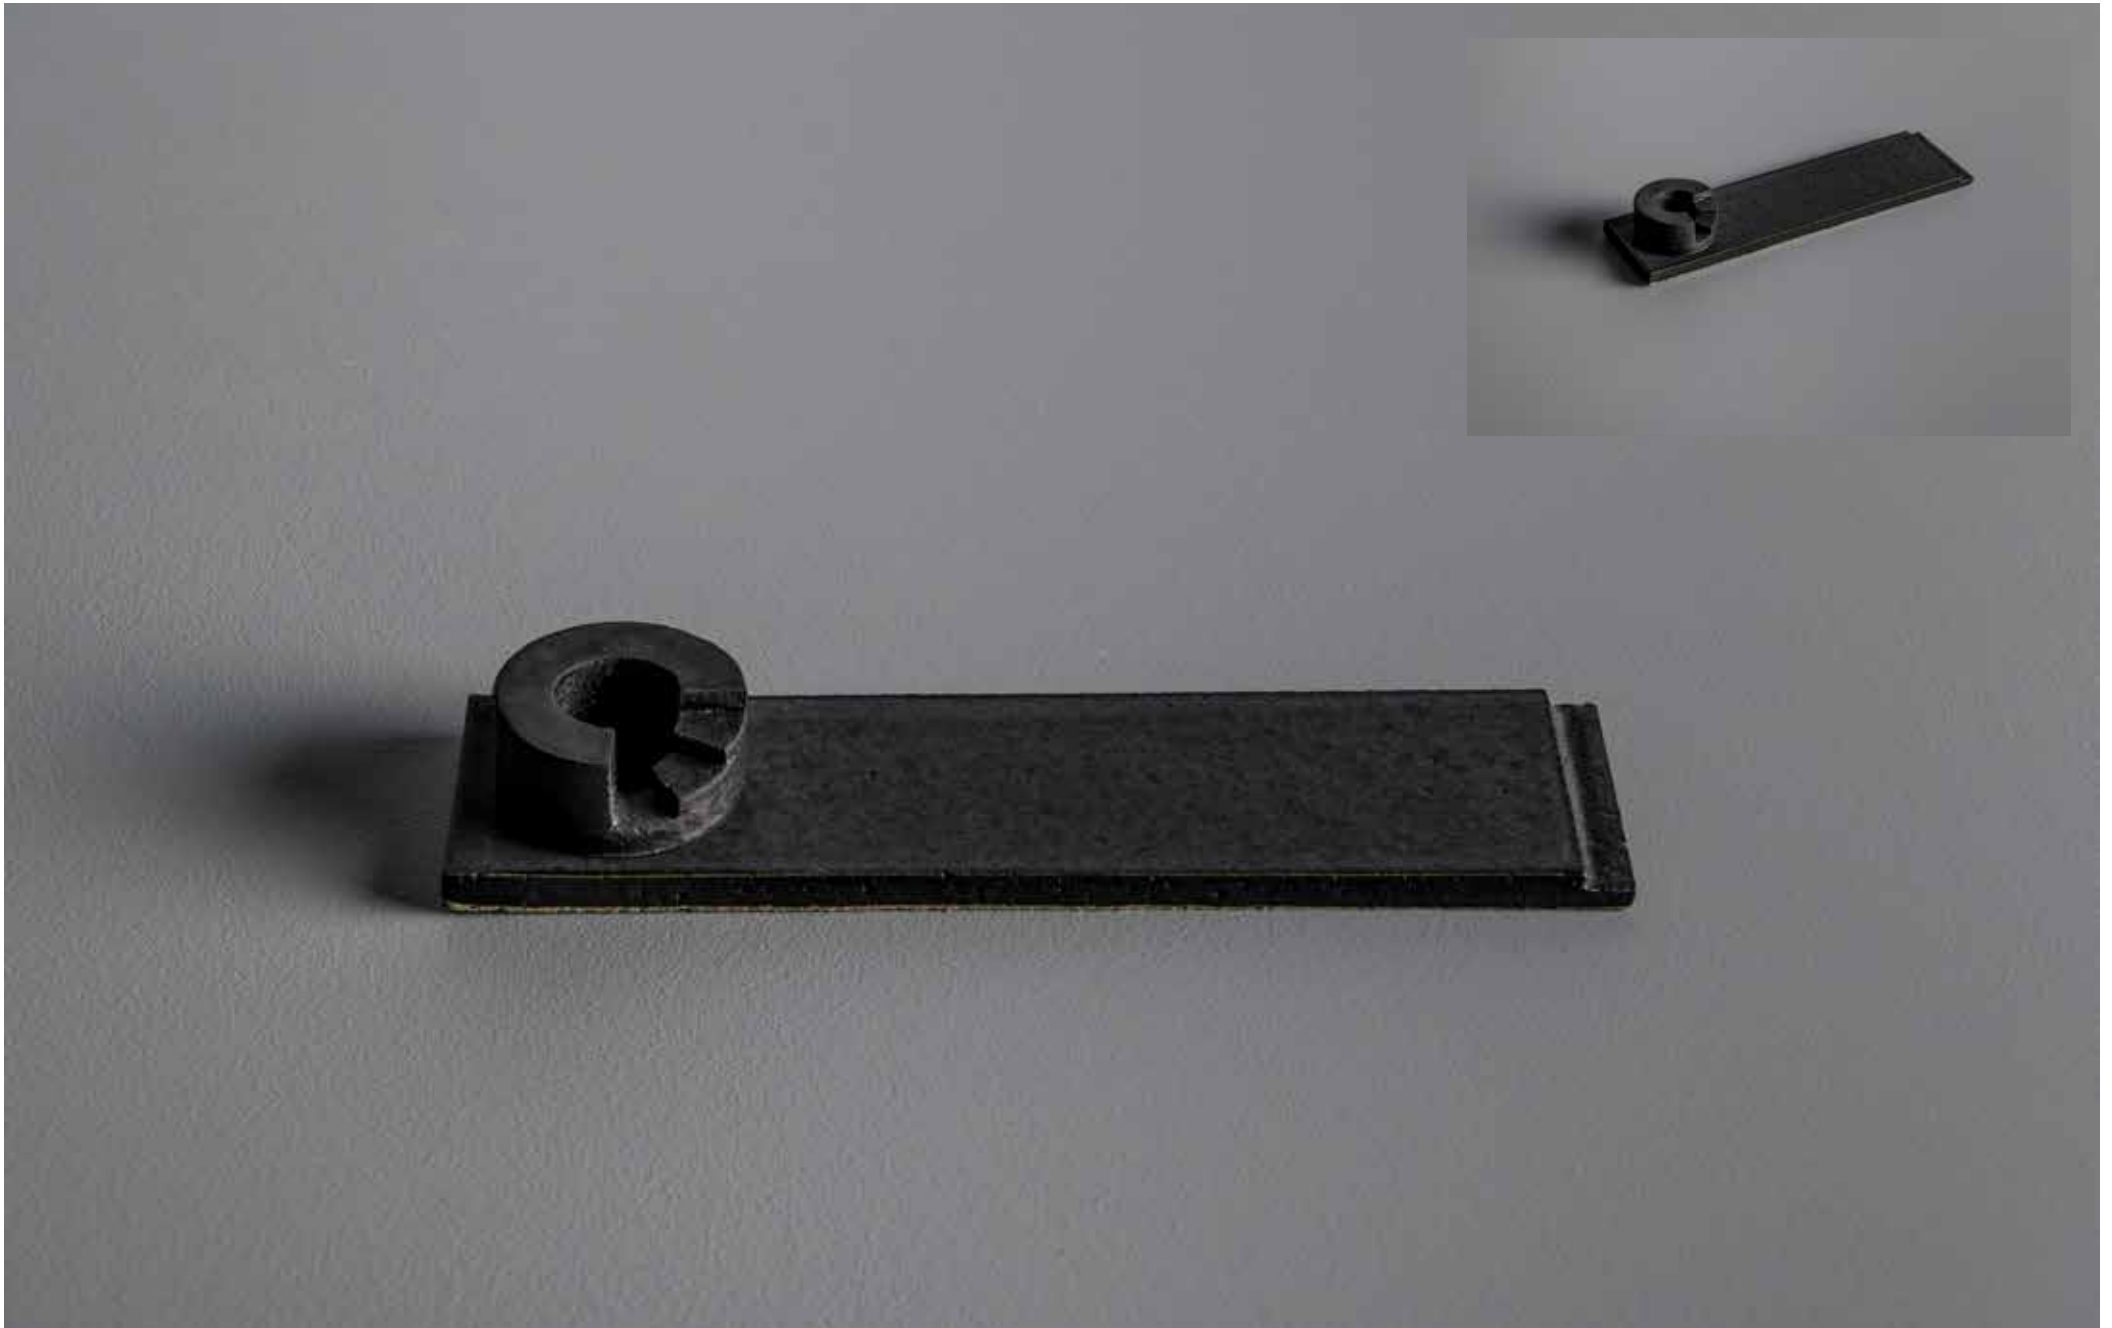

A-116 (2 Parts)
Raku, satin black glaze
30H x 215L x 60D mm
$195 inc GST

LOCATION | The Hub General Store