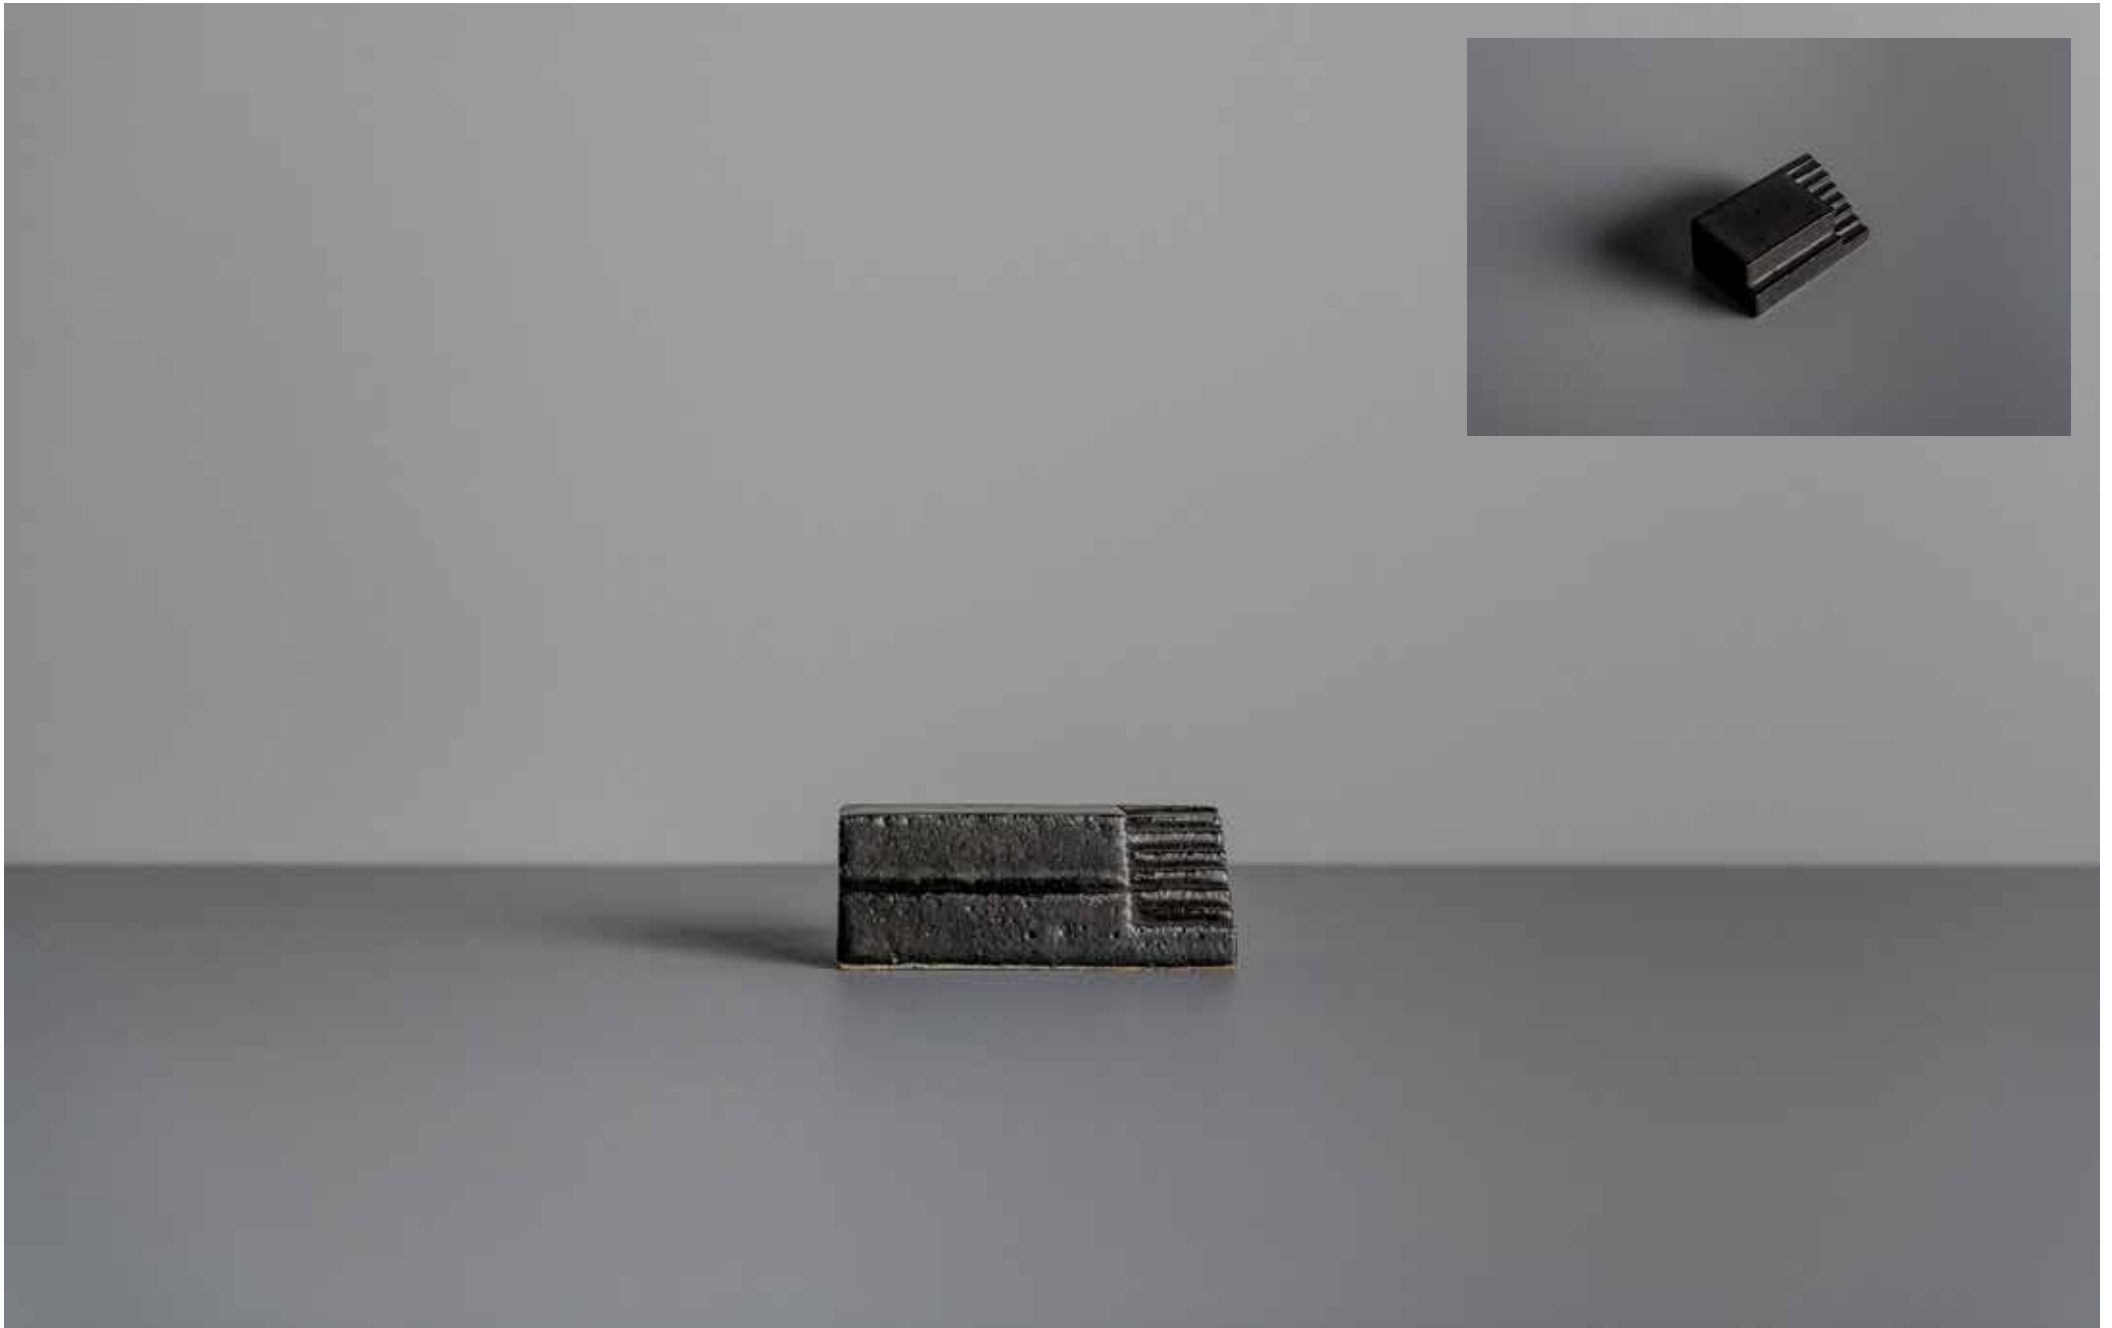

A-64
Raku, satin black glaze
75H x 105L x 30D mm
\$320 inc GST

LOCATION | Hub - Duke Street

A-65
Raku, coarse, satin black glaze
30H x 80L x 90D mm
\$340 inc GST

LOCATION | Hub - Duke Street

A-66
Raku, satin black glaze
35H x 90L x 52D mm
\$350 inc GST