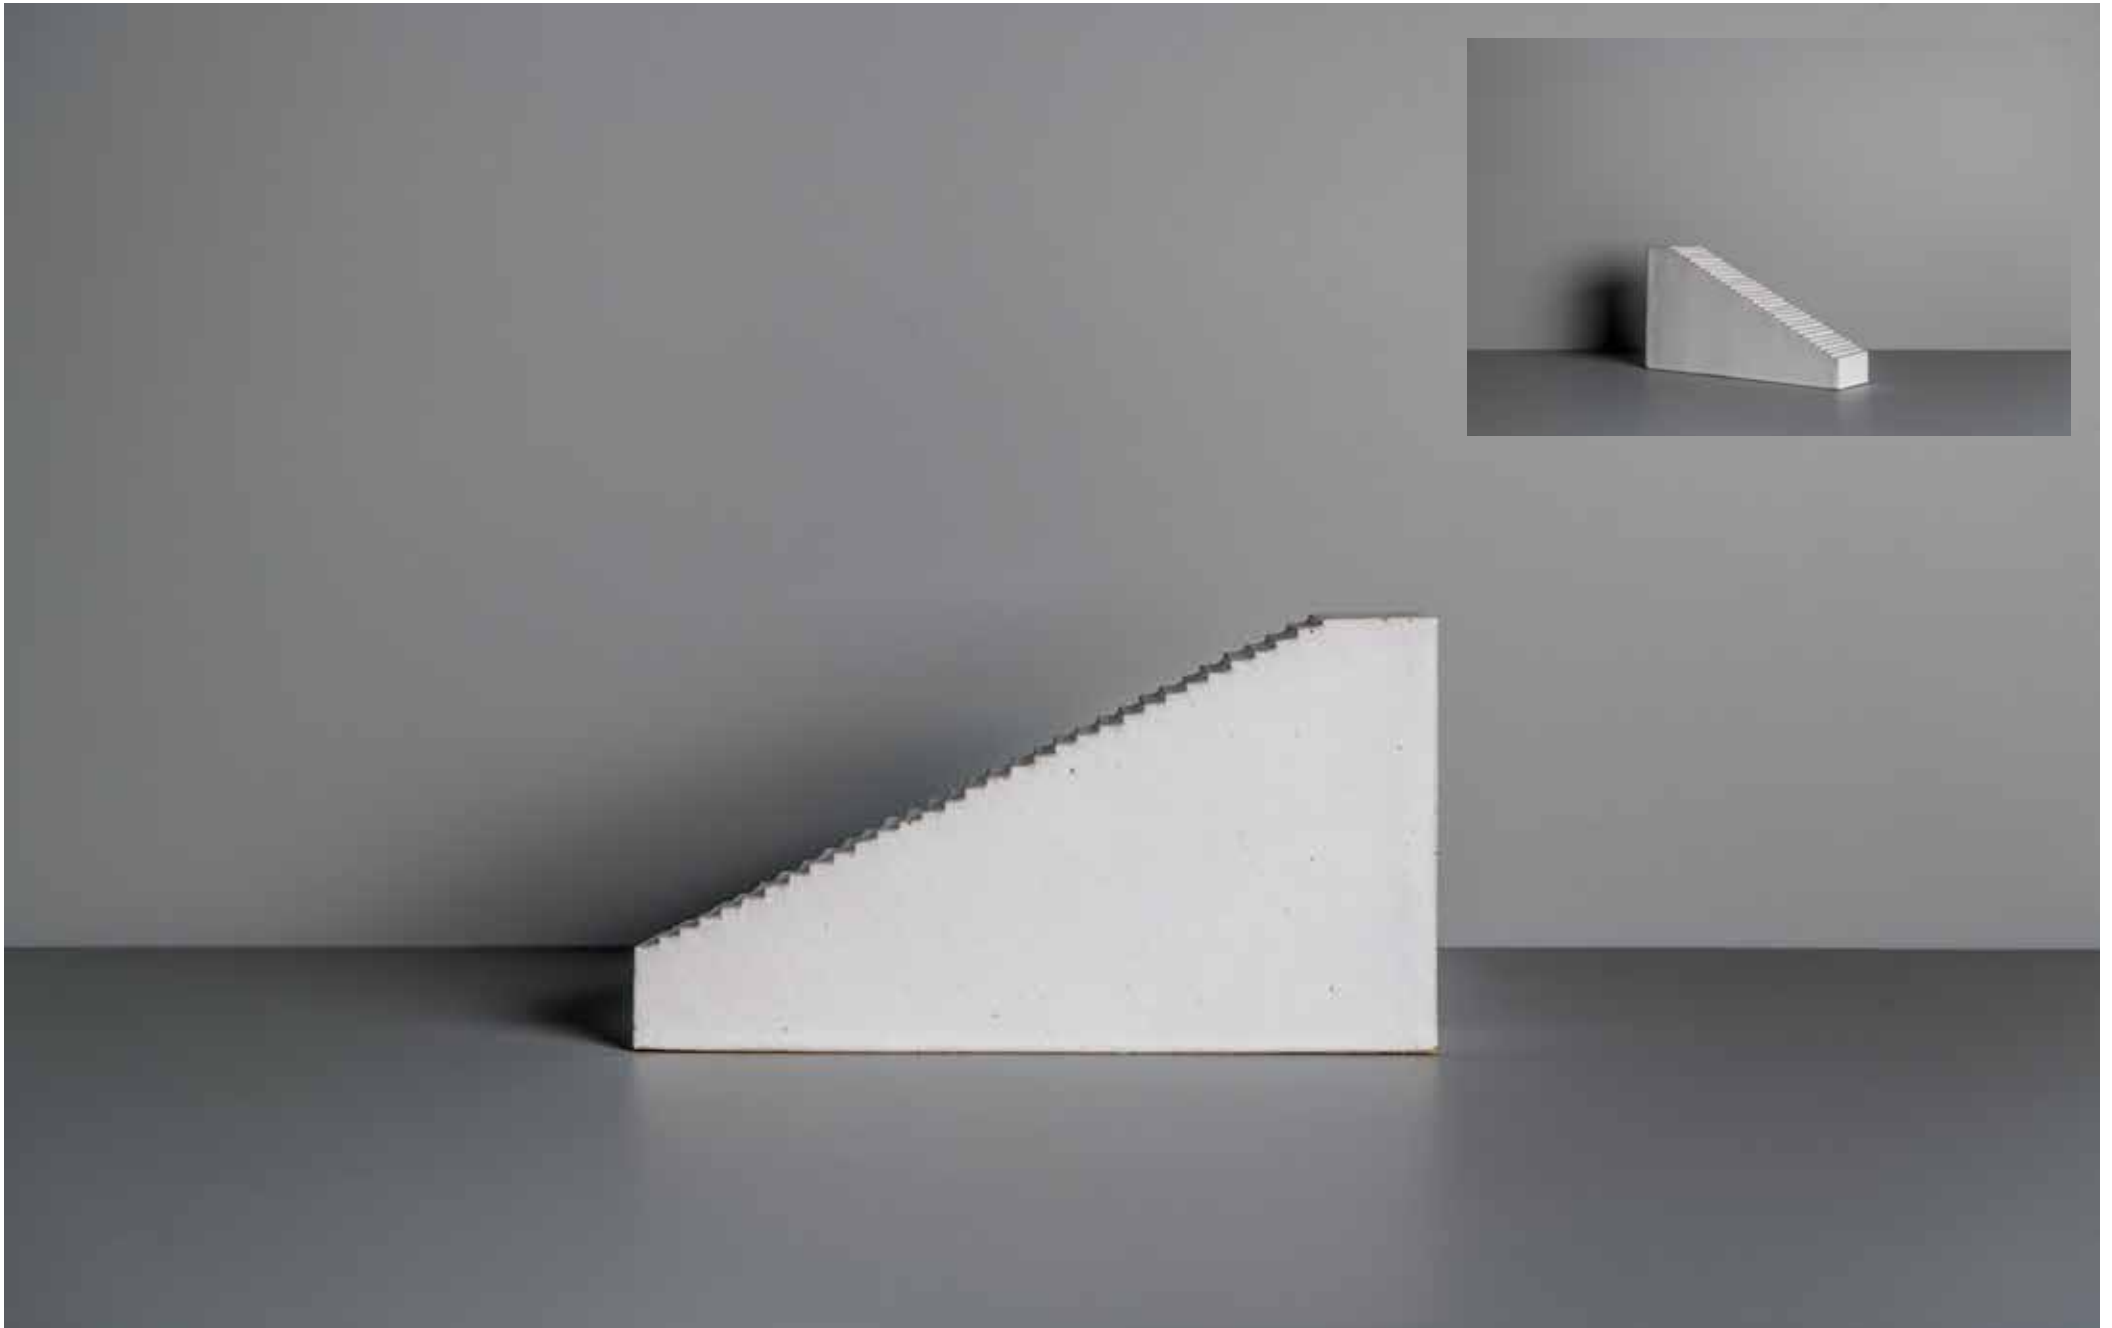

LOCATION | Hub - Duke Street

A-89
Raku, satin white glaze
195H x 295L x 35D mm
\$1,050 inc GST

LOCATION | Hub - Duke Street

A-90
Raku, satin white glaze
180H x 330L x 70D mm
\$1,700 inc GST

LOCATION | Hub - Duke Street