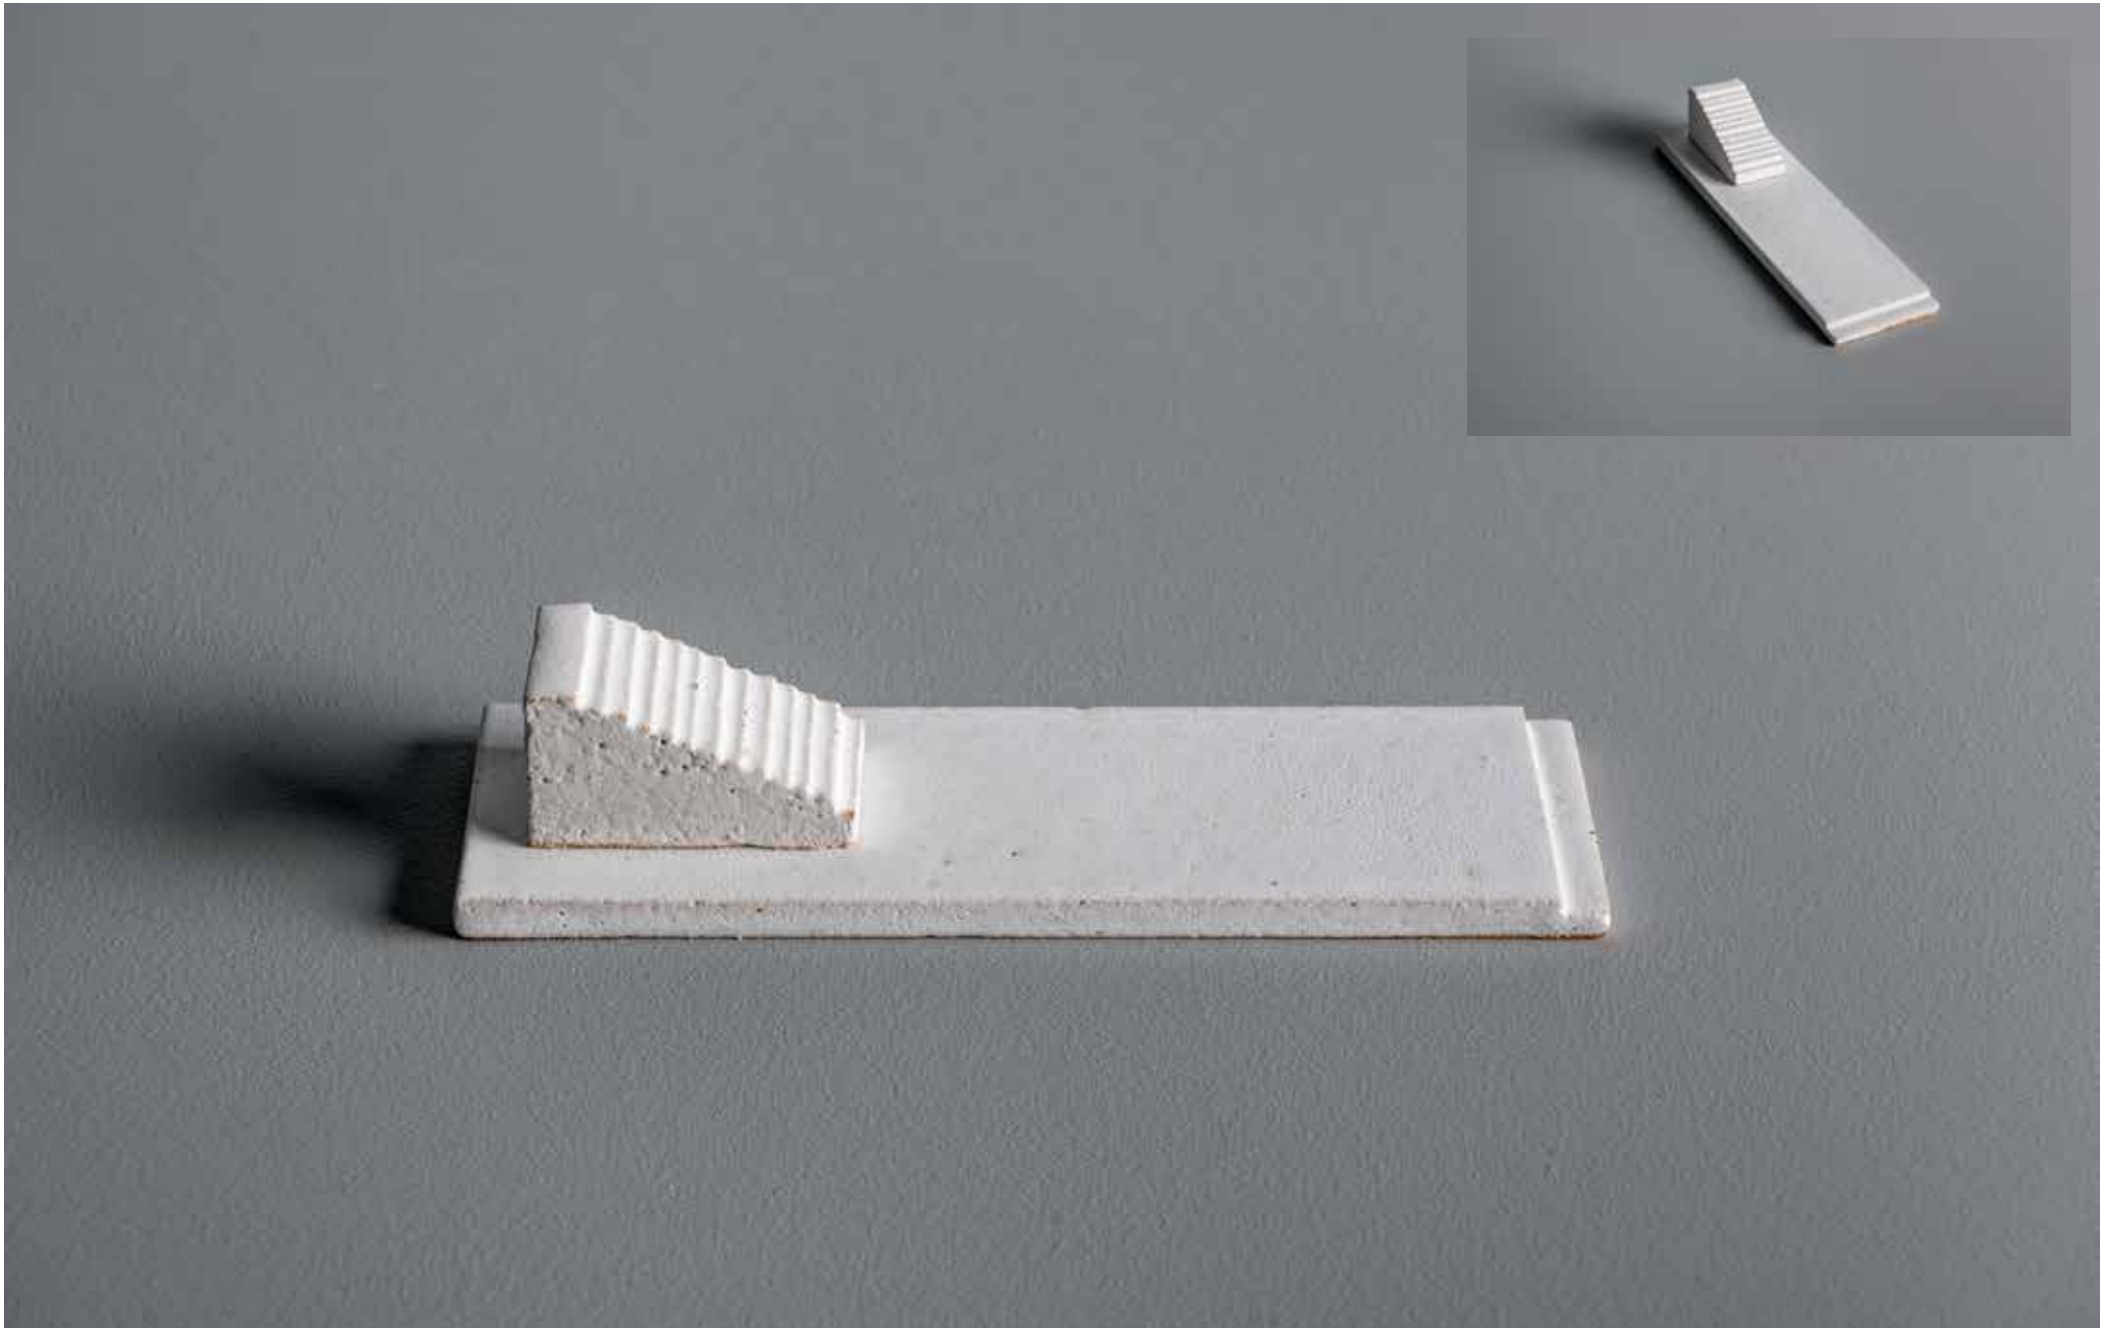

A-113 (2 Parts)
Raku, satin white glaze
60H x 140L x 75D mm
\$175 inc GST

LOCATION | The Hub General Store

A-114 (2 Parts)
Raku, satin white glaze
30H x 170L x 80D mm
\$175 inc GST

LOCATION | The Hub General Store