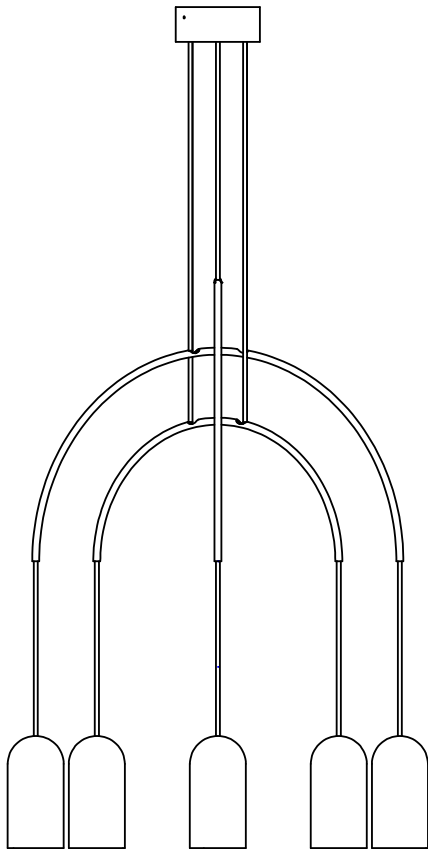

bow III S+M+L

Since Roman times, the 'arch' is one of the basics in architecture. It's part of our daily life (even if we don't notice it), and it expresses at the same time deepness, strength and equilibrium. 'bow' tries to translate the essence of the arch into a minimalistic luminaire. Gravity and balance, combined with the arch, are the other ingredients involved in the design of this product.

It is a small family composed by a floor/hanging lamp, and 7 different chandeliers (2, 4 or 6 bulbs).

bow III S+M+L

black painted

T97H7IZL

50 (D120)

max. 2500

160 (D80)

880