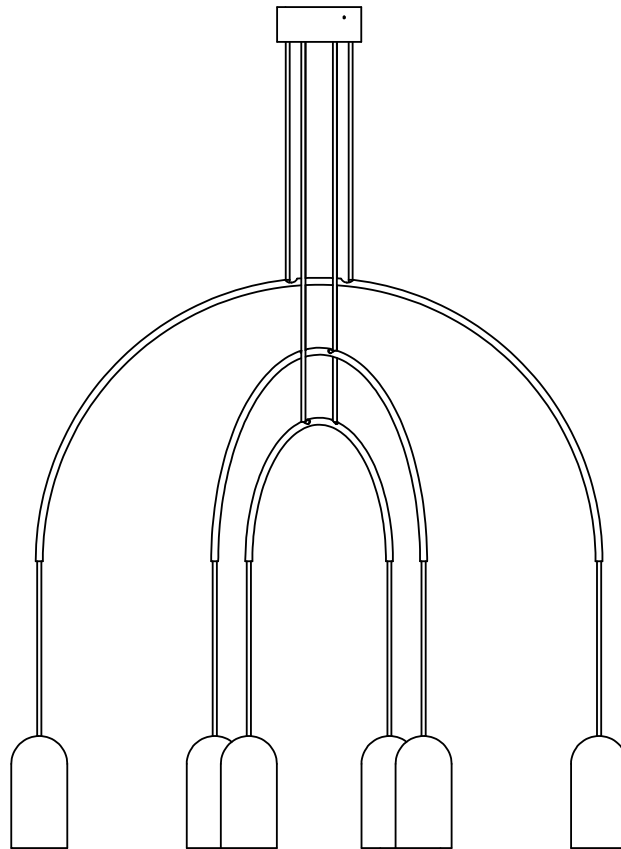

bow III S+M+L

Since Roman times, the 'arch' is one of the basics in architecture. It's part of our daily life (even if we don't notice it), and it expresses at the same time deepness, strength and equilibrium. 'bow' tries to translate the essence of the arch into a minimalistic luminaire. Gravity and balance, combined with the arch, are the other ingredients involved in the design of this product.

It is a small family composed by a floor/hanging lamp, and 7 different chandeliers (2, 4 or 6 bulbs).

bow III S+M+L

black painted

T97H7IZL

50 (D120)

max. 2500

160 (D80)

880