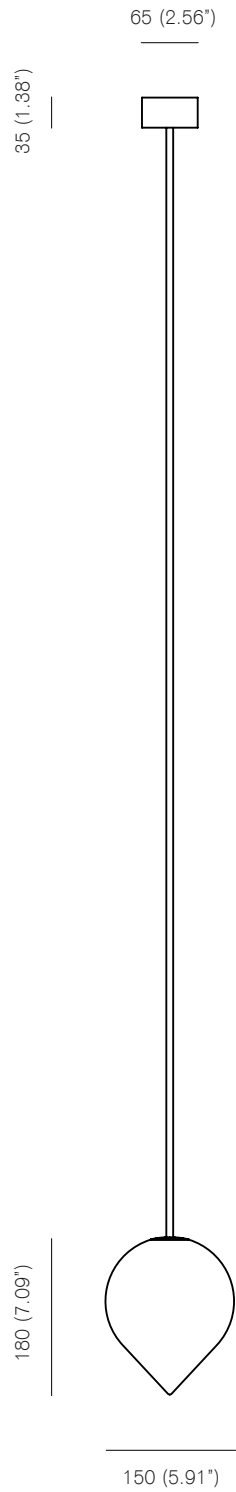

MICHAEL ANASTASSIADES

Bob - Pendant Rod, 2015

MICHAEL ANASTASSIADES

Bob - Pendant Rod, 2015

MICHAEL ANASTASSIADES

Bob - Pendant Rod, 2015

Bob - Pendant Rod, 2015

Polished nickel, polished brass or black-patinated brass

Mouth blown opaline glass

Pendant rod length to order, maximum rod length 2m

Michael Anastassiades LTD
122 Lower Marsh, London SE1 7AE
Telephone +44 (0)20 7928 7527
sales@michaelanastassiades.com
www.michaelanastassiades.com
© 2014, Michael Anastassiades LTD. All rights reserved.

MICHAEL ANASTASSIADES

Bob - Flex, 2015

MICHAEL ANASTASSIADES

Bob - Flex, 2015

MICHAEL ANASTASSIADES

Bob - Flex, 2015

Bob - Flex, 2015

Polished nickel, polished brass, or black-patinated brass