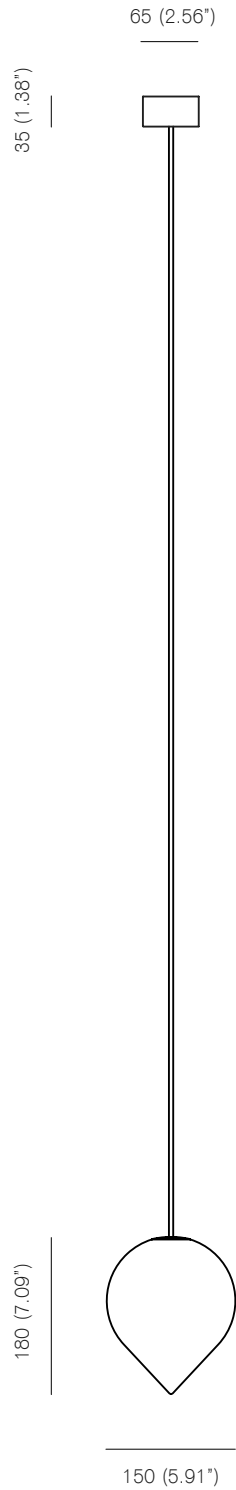

MICHAEL ANASTASSIADES

Bob - Pendant Rod, 2015

MICHAEL ANASTASSIADES

Bob - Pendant Rod, 2015

MICHAEL ANASTASSIADES

Bob - Pendant Rod, 2015

Bob - Pendant Rod, 2015

Polished nickel, polished brass or black-patinated brass

Mouth blown opaline glass

Pendant rod length to order, maximum rod length 2m

Michael Anastassiades LTD
122 Lower Marsh, London SE1 7AE
Telephone +44 (0)20 7928 7527
sales@michaelanastassiades.com
www.michaelanastassiades.com
© 2014, Michael Anastassiades LTD. All rights reserved.

MICHAEL ANASTASSIADES

Bob - Flex, 2015

MICHAEL ANASTASSIADES

Bob - Flex, 2015

MICHAEL ANASTASSIADES

Bob - Flex, 2015

Bob - Flex, 2015

Polished nickel, polished brass, or black-patinated brass

Mouth blown opaline glass

2m standard flex length, bespoke length by order

Michael Anastassiades LTD
122 Lower Marsh, London SE1 7AE
Telephone +44 (0)20 7928 7527
sales@michaelanastassiades.com
www.michaelanastassiades.com
© 2014, Michael Anastassiades LTD. All rights reserved.