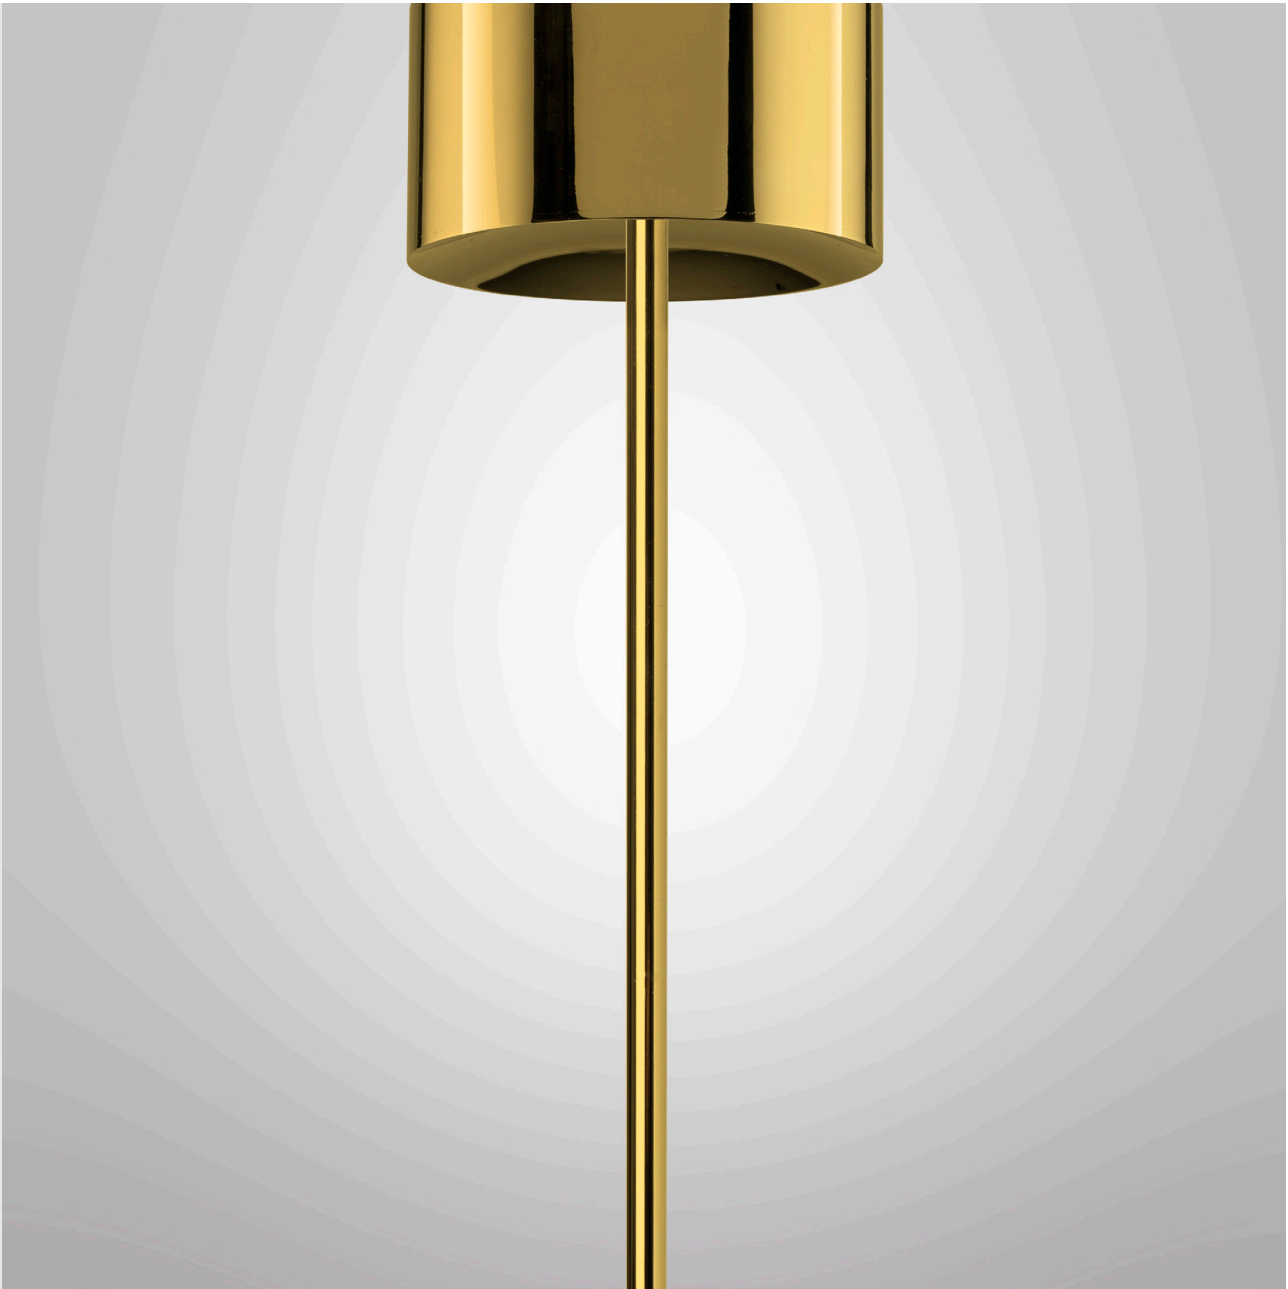

MICHAEL ANASTASSIADES

Bob - Pendant Rod, 2015

MICHAEL ANASTASSIADES

Bob - Pendant Rod, 2015

MICHAEL ANASTASSIADES

Bob - Pendant Rod, 2015

Bob - Pendant Rod, 2015

Polished nickel, polished brass or black-patinated brass

Mouth blown opaline glass

Pendant rod length to order, maximum rod length 2m

Michael Anastassiades LTD
122 Lower Marsh, London SE1 7AE
Telephone +44 (0)20 7928 7527
sales@michaelanastassiades.com
www.michaelanastassiades.com
© 2014, Michael Anastassiades LTD. All rights reserved.