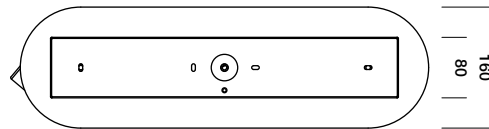

big bang 3 CDMR111

brushed aluminium
grey painted
white painted
black painted

T40C4OAB
T40C4OGL
T40C4OWL
T40C4OZL

big bang 3 CDMR111

brushed aluminium
grey painted
white painted
black painted

T40C5OAB
T40C5OGL
T40C5OWL
T40C5OZL

karveelstraat 2
8380 zeebrugge, belgium

T +32 (0)50 54 35 49
F +32 (0)50 54 35 40

E info@tossb.com
W www.tossb.com

tossB reserves the right to alter materials, dimensions and characteristics without prior notice. This documentation replaces all previous documentation. Read the installation-instructions carefully.

Our general terms and conditions shall apply notwithstanding any stipulation to the contrary to all the orders and agreements with tossB. You can obtain a copy of these conditions on demand.

Product documentation © tossB 2012. All rights reserved.