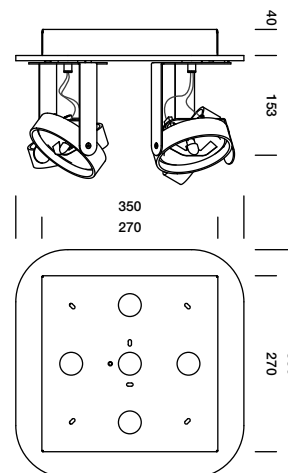

karveelstraat 2
8380 zeebrugge, belgium

T +32 (0)50 54 35 49
F +32 (0)50 54 35 40

E info@tossb.com
W www.tossb.com

tossB reserves the right to alter materials, dimensions and characteristics without prior notice. This documentation replaces all previous documentation. Read the installation-instructions carefully.

Our general terms and conditions shall apply notwithstanding any stipulation to the contrary to all the orders and agreements with tossB. You can obtain a copy of these conditions on demand.

Product documentation © tossB 2012. All rights reserved.