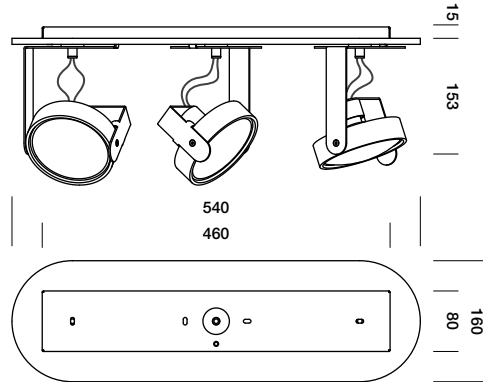

big bang 3 ES111

brushed aluminium
grey painted
white painted
black painted

T40C1HAB
T40C1HGL
T40C1HWL
T40C1HZL

karveelstraat 2
8380 zeebrugge, belgium

T +32 (0)50 54 35 49
F +32 (0)50 54 35 40

E info@tossb.com
W www.tossb.com

tossB reserves the right to alter materials, dimensions and characteristics without prior notice. This documentation replaces all previous documentation. Read the installation-instructions carefully.

Our general terms and conditions shall apply notwithstanding any stipulation to the contrary to all the orders and agreements with tossB. You can obtain a copy of these conditions on demand.

Product documentation © tossB 2012. All rights reserved.