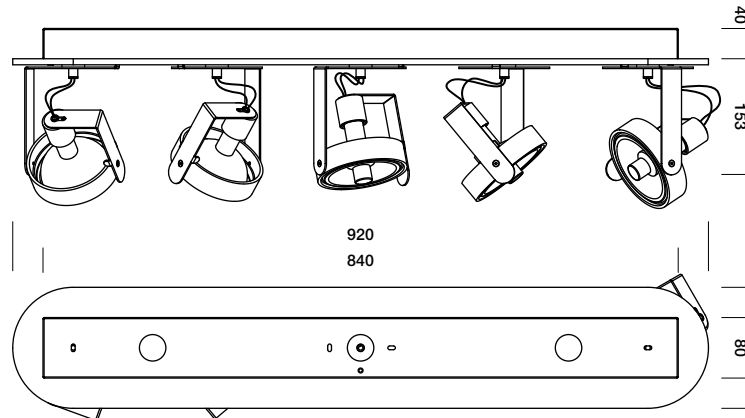

karveelstraat 2
8380 zeebrugge, belgium

T +32 (0)50 54 35 49
F +32 (0)50 54 35 40

E info@tossb.com
W www.tossb.com

tossB reserves the right to alter materials, dimensions and characteristics without prior notice. This documentation replaces all previous documentation. Read the installation-instructions carefully.