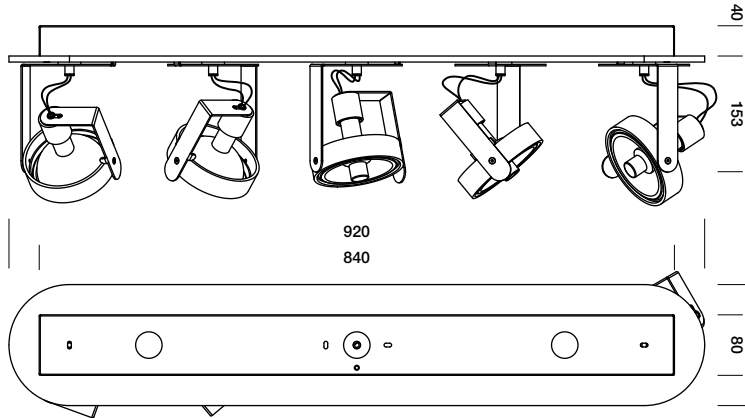

big bang 5 CDMR111

brushed aluminium
grey painted
white painted
black painted

T42C4OAB
T42C4OGL
T42C4OWL
T42C4OZL