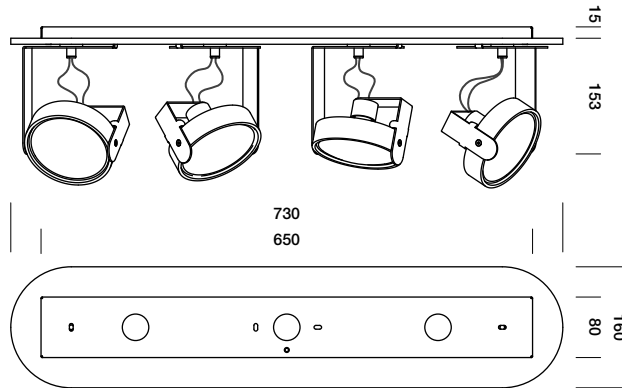

big bang 4 ES111

brushed aluminium
grey painted
white painted
black painted

T41C1HAB
T41C1HGL
T41C1HWL
T41C1HZL

karveelstraat 2
8380 zeebrugge, belgium

T +32 (0)50 54 35 49
F +32 (0)50 54 35 40

E info@tossb.com
W www.tossb.com

tossB reserves the right to alter materials, dimensions and characteristics without prior notice. This documentation replaces all previous documentation. Read the installation-instructions carefully.

Our general terms and conditions shall apply notwithstanding any stipulation to the contrary to all the orders and agreements with tossB. You can obtain a copy of these conditions on demand.

Product documentation © tossB 2012. All rights reserved.