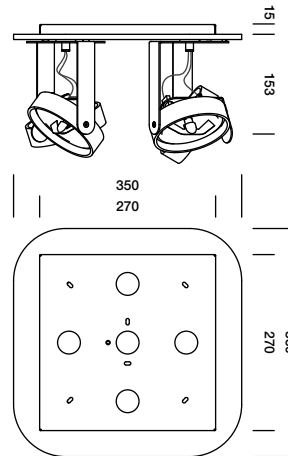

big bang 4s AR111 base H15 mm

brushed aluminium
grey painted
white painted
black painted

T43C2HAB
T43C2HGL
T43C2HWL
T43C2HZL

big bang 4s AR111 base H40 mm

brushed aluminium
grey painted
white painted
black painted