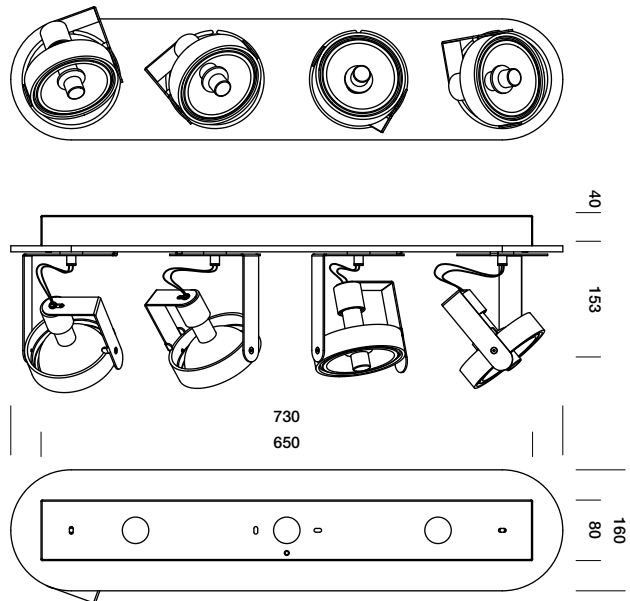

big bang 4 CDMR111

brushed aluminium
grey painted
white painted
black painted

T41C4OAB
T41C4OGL
T41C4OWL
T41C4OZL