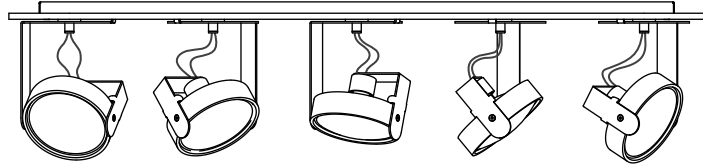

big bang 5 ES111

brushed aluminium
grey painted
white painted
black painted

T42C1HAB
T42C1HGL
T42C1HWL
T42C1HZL

920
840