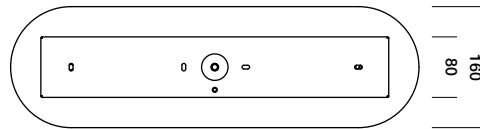

big bang 3 AR111 base H15 mm

brushed aluminium
grey painted
white painted
black painted

T40C2HAB
T40C2HGL
T40C2HWL
T40C2HZL

big bang 3 AR111 base H40 mm

brushed aluminium
grey painted
white painted
black painted

T40C3HAB
T40C3HGL
T40C3HWL
T40C3HZL

karveelstraat 2
8380 zeebrugge, belgium

T +32 (0)50 54 35 49
F +32 (0)50 54 35 40

E info@tossb.com
W www.tossb.com

tossB reserves the right to alter materials, dimensions and characteristics without prior notice. This documentation replaces all previous documentation. Read the installation-instructions carefully.

Our general terms and conditions shall apply notwithstanding any stipulation to the contrary to all the orders and agreements with tossB. You can obtain a copy of these conditions on demand.

Product documentation © tossB 2012. All rights reserved.