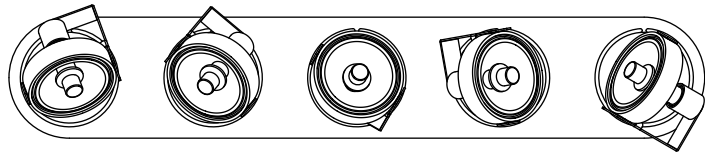

big bang 5 CDMR111

brushed aluminium
grey painted
white painted
black painted

T42C4OAB
T42C4OGL
T42C4OWL
T42C4OZL