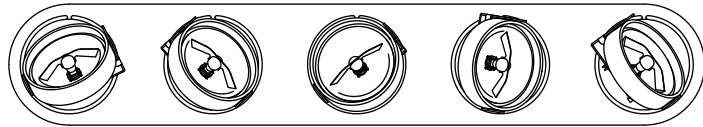

big bang 5 AR111 base H15 mm

brushed aluminium
grey painted
white painted
black painted

T42C2HAB
T42C2HGL
T42C2HWL
T42C2HZL

920
840