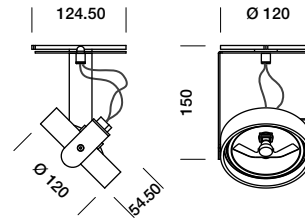

big bang 1 AR111

brushed aluminium
grey painted
white painted
black painted

T23C1HAB
T23C1HGL
T23C1HWL
T23C1HZL

big bang 1 CDMR111

brushed aluminium
grey painted
white painted
black painted

T23C5OAB
T23C5OGL
T23C5OWL
T23C5OZL

big bang 1 ES111

brushed aluminium
grey painted
white painted
black painted

T23C2HAB
T23C2HGL
T23C21HWL
T23C2HZL

karveelstraat 2
8380 zeebrugge, belgium

T +32 (0)50 54 35 49
F +32 (0)50 54 35 40

E info@tossb.com
W www.tossb.com

tossB reserves the right to alter materials, dimensions and characteristics without prior notice. This documentation replaces all previous documentation. Read the installation-instructions carefully.

Our general terms and conditions shall apply notwithstanding any stipulation to the contrary to all the orders and agreements with tossB. You can obtain a copy of these conditions on demand.

Product documentation © tossB 2012. All rights reserved.