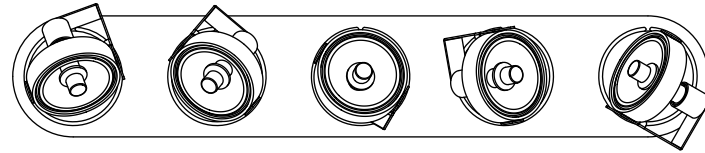

karveelstraat 2
8380 zeebrugge, belgium

T +32 (0)50 54 35 49
F +32 (0)50 54 35 40

E info@tossb.com
W www.tossb.com

tossB reserves the right to alter materials, dimensions and characteristics without prior notice. This documentation replaces all previous documentation. Read the installation-instructions carefully.