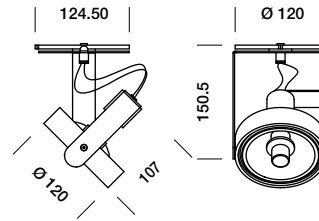

big bang 2 CDMR111

brushed aluminium
grey painted
white painted
black painted

T39C4OAB
T39C4OGL
T39C4OWL
T39C4OZL

big bang 2 CDMR111

brushed aluminium
grey painted
white painted
black painted

T39C5OAB
T39C5OGL
T39C5OWL
T39C5OZL