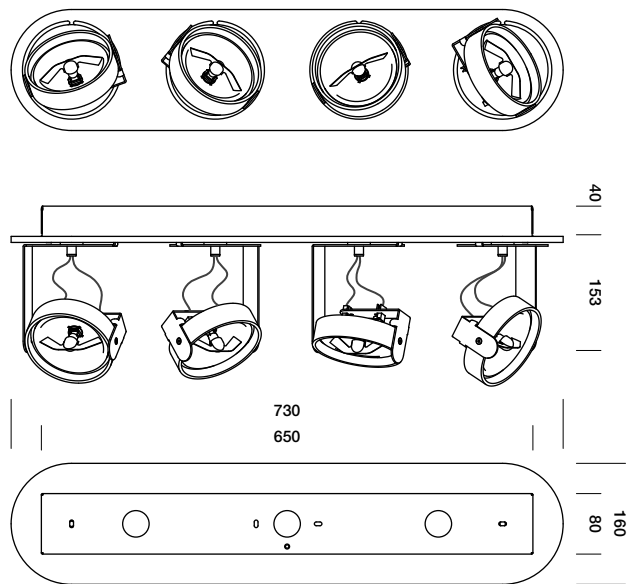

big bang 4 AR111 base H40 mm

brushed aluminium
grey painted
white painted
black painted

T41C3HAB
T41C3HGL
T41C3HWL
T41C3HZL