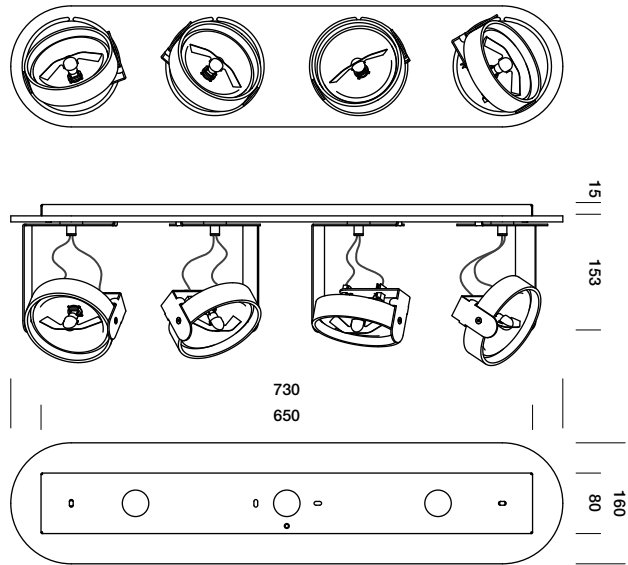

big bang 4 AR111 base H15 mm

brushed aluminium
grey painted
white painted
black painted

T41C2HAB
T41C2HGL
T41C2HWL
T41C2HZL