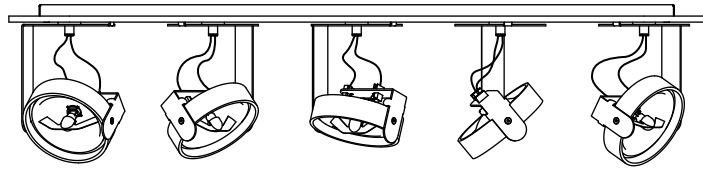

big bang 5 AR111 base H15 mm

brushed aluminium
grey painted
white painted
black painted

T42C2HAB
T42C2HGL
T42C2HWL
T42C2HZL

920
840