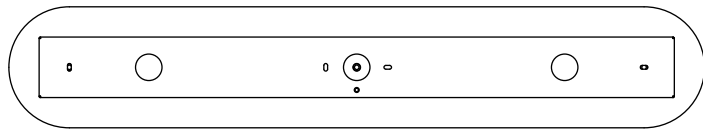

big bang 5 ES111

brushed aluminium
grey painted
white painted
black painted

T42C1HAB
T42C1HGL
T42C1HWL
T42C1HZL

920
840

15
153
80
160

karveelstraat 2
8380 zeebrugge, belgium

T +32 (0)50 54 35 49
F +32 (0)50 54 35 40