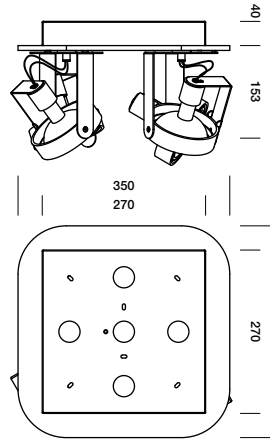

big bang 4s CDMR111

brushed aluminium
grey painted
white painted
black painted

T43C4OAB
T43C4OGL
T43C4OWL
T43C4OZL