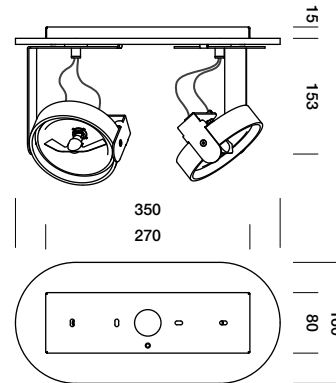

big bang 2 AR111 base H15 mm

brushed aluminium
grey painted
white painted
black painted

T39C2HAB
T39C2HGL
T39C2HWL
T39C2HZL

big bang 2 AR111 base H40 mm

brushed aluminium
grey painted
white painted
black painted

T39C3HAB
T39C3HGL
T39C3HWL
T39C3HZL