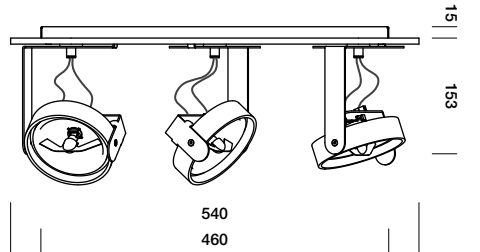

big bang 3 AR111 base H15 mm

brushed aluminium
grey painted
white painted
black painted

T40C2HAB
T40C2HGL
T40C2HWL
T40C2HZL

big bang 3 AR111 base H40 mm

brushed aluminium
grey painted
white painted
black painted

T40C3HAB
T40C3HGL
T40C3HWL
T40C3HZL