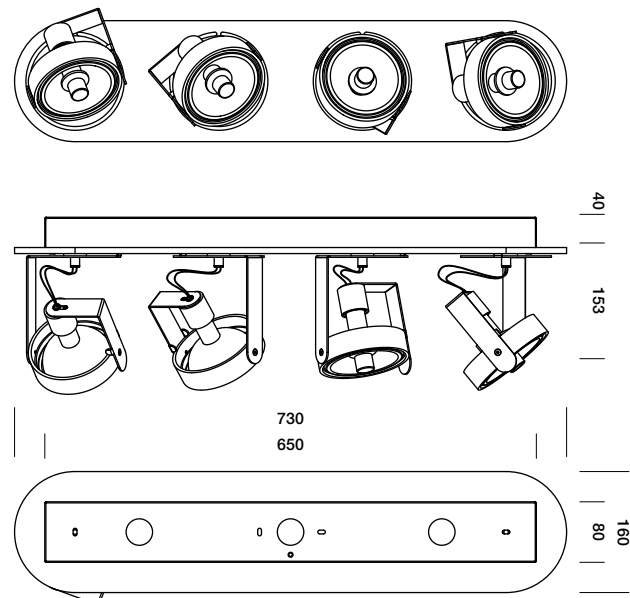

karveelstraat 2
8380 zeebrugge, belgium

T +32 (0)50 54 35 49
F +32 (0)50 54 35 40

E info@tossb.com
W www.tossb.com

tossB reserves the right to alter materials, dimensions and characteristics without prior notice. This documentation replaces all previous documentation. Read the installation-instructions carefully.