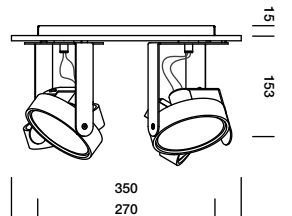

karveelstraat 2
8380 zeebrugge, belgium

T +32 (0)50 54 35 49
F +32 (0)50 54 35 40

E info@tossb.com
W www.tossb.com

tossB reserves the right to alter materials, dimensions and characteristics without prior notice. This documentation replaces all previous documentation. Read the installation-instructions carefully.

Our general terms and conditions shall apply notwithstanding any stipulation to the contrary to all the orders and agreements with tossB. You can obtain a copy of these conditions on demand.

Product documentation © tossB 2012. All rights reserved.