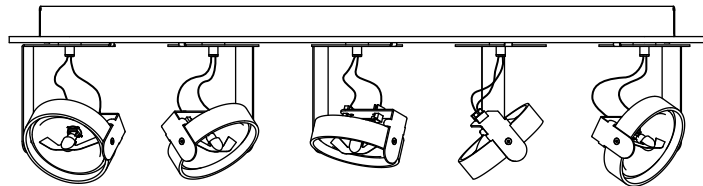

T42C3HAB
T42C3HGL
T42C3HWL
T42C3HZL

920
840

40
153
160
80

karveelstraat 2
8380 zeebrugge, belgium

T +32 (0)50 54 35 49
F +32 (0)50 54 35 40

E info@tossb.com
W www.tossb.com

tossB reserves the right to alter materials, dimensions and characteristics without prior notice. This documentation replaces all previous documentation. Read the installation-instructions carefully.