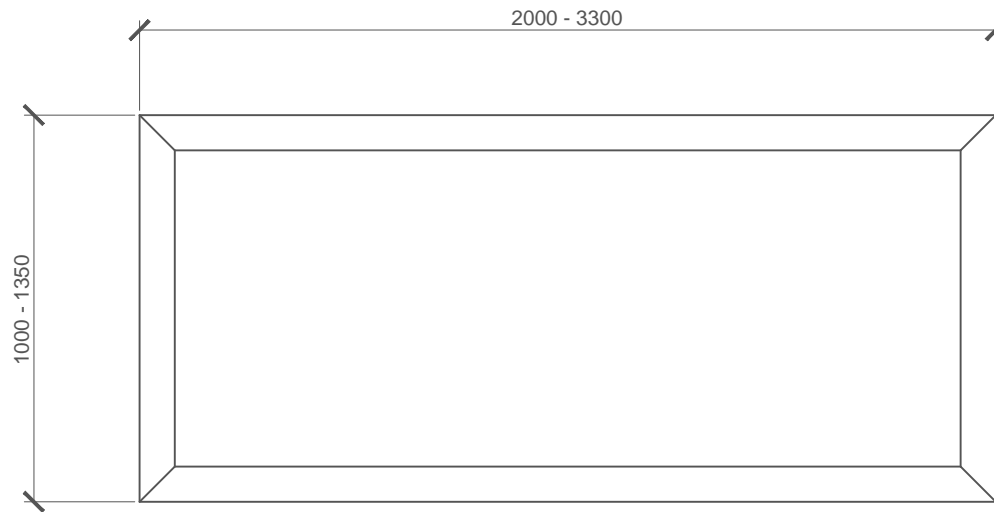

LOWE FURNITURE

ATTICUS

PLAN

LONG ELEVATION

SHORT ELEVATION

ALL PIECES ARE AVAILABLE IN STANDARD AND CUSTOM SIZES
THIS DRAWING IS FOR ILLUSTRATION PURPOSES ONLY

14.05.2013

This design remains the property of Lowe Furniture. This drawing is not to be duplicated or distributed without the consent of Lowe Furniture