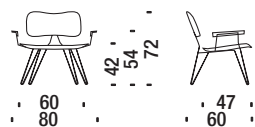

Overdyed Lounge Chair

F02

Overdyed Lounge Chair - Overdyed Lounge Chair - Overdyed Lounge Chair

0,5 m³ 16 Kg