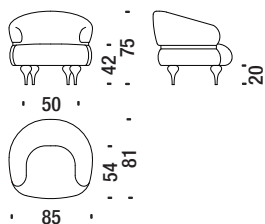

## Chubby Chic armchair

Chubby Chic poltrona - Chubby Chic sessel - Chubby Chic fauteuil

**F16**

0,6 m<sup>3</sup> 40 Kg

Cotone-Cotton-Baumwolle-Coton

Lino-Linen-Leinen-Lin

Lino Stone Washed-StoneWashed Linen-Leinen Stone Washed-Lin Stone Washed