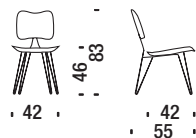

Overdyed Side Chair

F01

Overdyed Side Chair - Overdyed Side Chair - Overdyed Side Chair

0,3 m³ 12 Kg