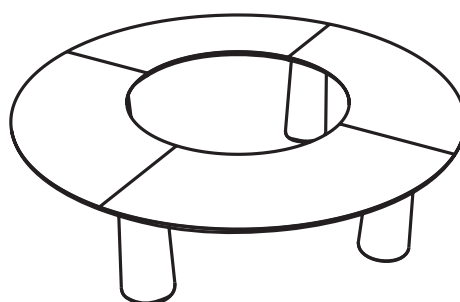

Arena Jasper Morrison 2014

Sistema di tavoli modulari rotondo, in marmo Bianco di Carrara, finitura levigata
Modular table system, round, in white Carrara marble, matt polished finish

white Carrara
marble

For reference only

Arena Jasper Morrison 2014

Ø 260
Ø 102 3/8"

72
28 3/8"

Ø 320
Ø 126"

72
28 3/8"

Arena Jasper Morrison 2014

Single elements: