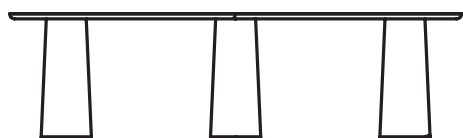

Arena Jasper Morrison 2014

Sistema di tavoli modulari rotondo, in marmo Bianco di Carrara, finitura levigata
Modular table system, round, in white Carrara marble, matt polished finish

white Carrara
marble

For reference only

Arena Jasper Morrison 2014

Ø 260
Ø 102 3/8"

72
28 3/8"

Ø 320
Ø 126"

72
28 3/8"

Arena Jasper Morrison 2014

Single elements: