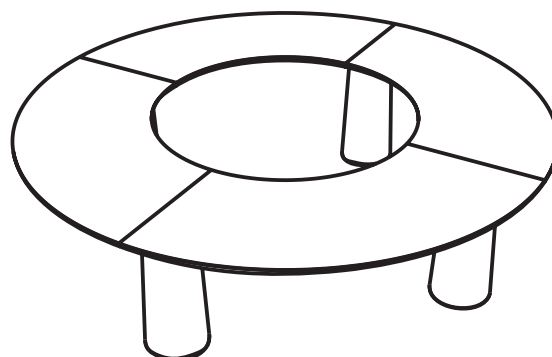

Arena Jasper Morrison 2014

Sistema di tavoli modulari rotondo, in marmo Bianco di Carrara, finitura levigata
Modular table system, round, in white Carrara marble, matt polished finish

white Carrara
marble

For reference only

Arena Jasper Morrison 2014

Ø 260
Ø 102 3/8"

72
28 3/8"

Ø 320
Ø 126"

72
28 3/8"

Arena Jasper Morrison 2014

Single elements: