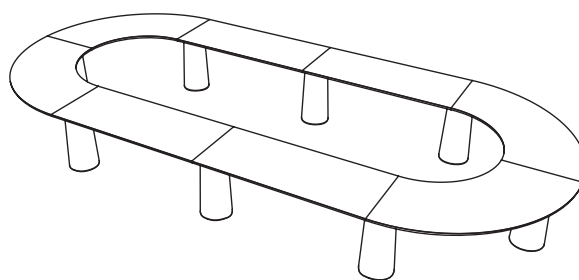

## Arena Jasper Morrison 2014

Sistema di tavoli modulari ovale, in marmo Bianco di Carrara, finitura levigata  
Modular table system, oval, in white Carrara marble, matt polished finish

Ø 260  
Ø 102 3/8"

573  
225 5/8"

72  
28 3/8"

white Carrara  
marble

For reference only