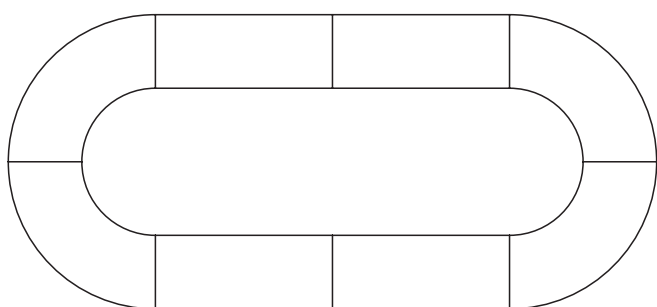

## Arena Jasper Morrison 2014

Sistema di tavoli modulari ovale, in marmo Bianco di Carrara, finitura levigata  
Modular table system, oval, in white Carrara marble, matt polished finish

Ø 260  
Ø 102 3/8"

573  
225 5/8"

72  
28 3/8"

white Carrara  
marble

For reference only