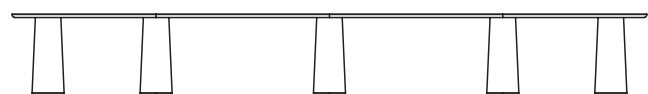

## Arena Jasper Morrison 2014

Sistema di tavoli modulari ovale, in marmo Bianco di Carrara, finitura levigata  
Modular table system, oval, in white Carrara marble, matt polished finish

Ø 260  
Ø 102 3/8"

573  
225 5/8"

72  
28 3/8"

white Carrara  
marble

For reference only