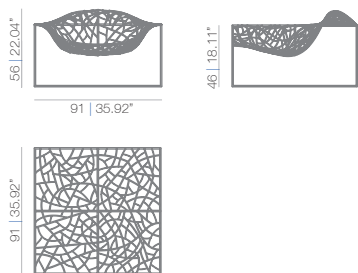

ARMCHAIR

PROJECTS

NH Hotels | P.R. House | Confortel Hotels | W Hotels | TesoroBlu Hotel spa | Interiors INC | ShowroomStore Polonia