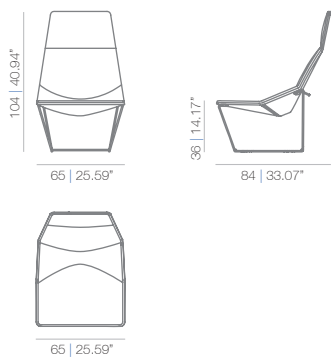

ARMCHAIR

PROJECTS

Zara Inditex Group | Bancaja | NH Hoteles | P.R. House | Open Tennis Valencia | GV Residence.