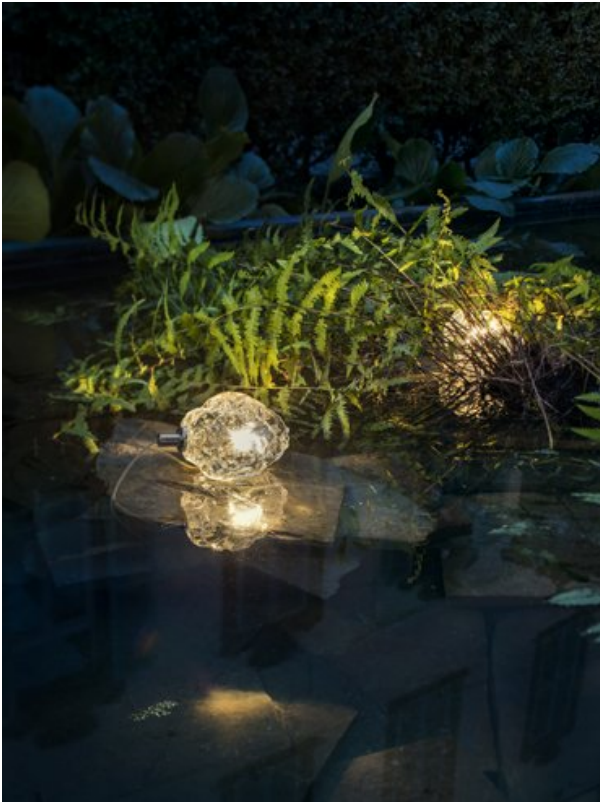

collection: Outdoor emotions

---

**More**

floor lamp IP65 / *coming soon*

materials and colours  
irregular sphere made of transparent glass.

light source  
extra-low-voltage LED bulb  
G4 1x1,5W  
[ energy class A++ ]