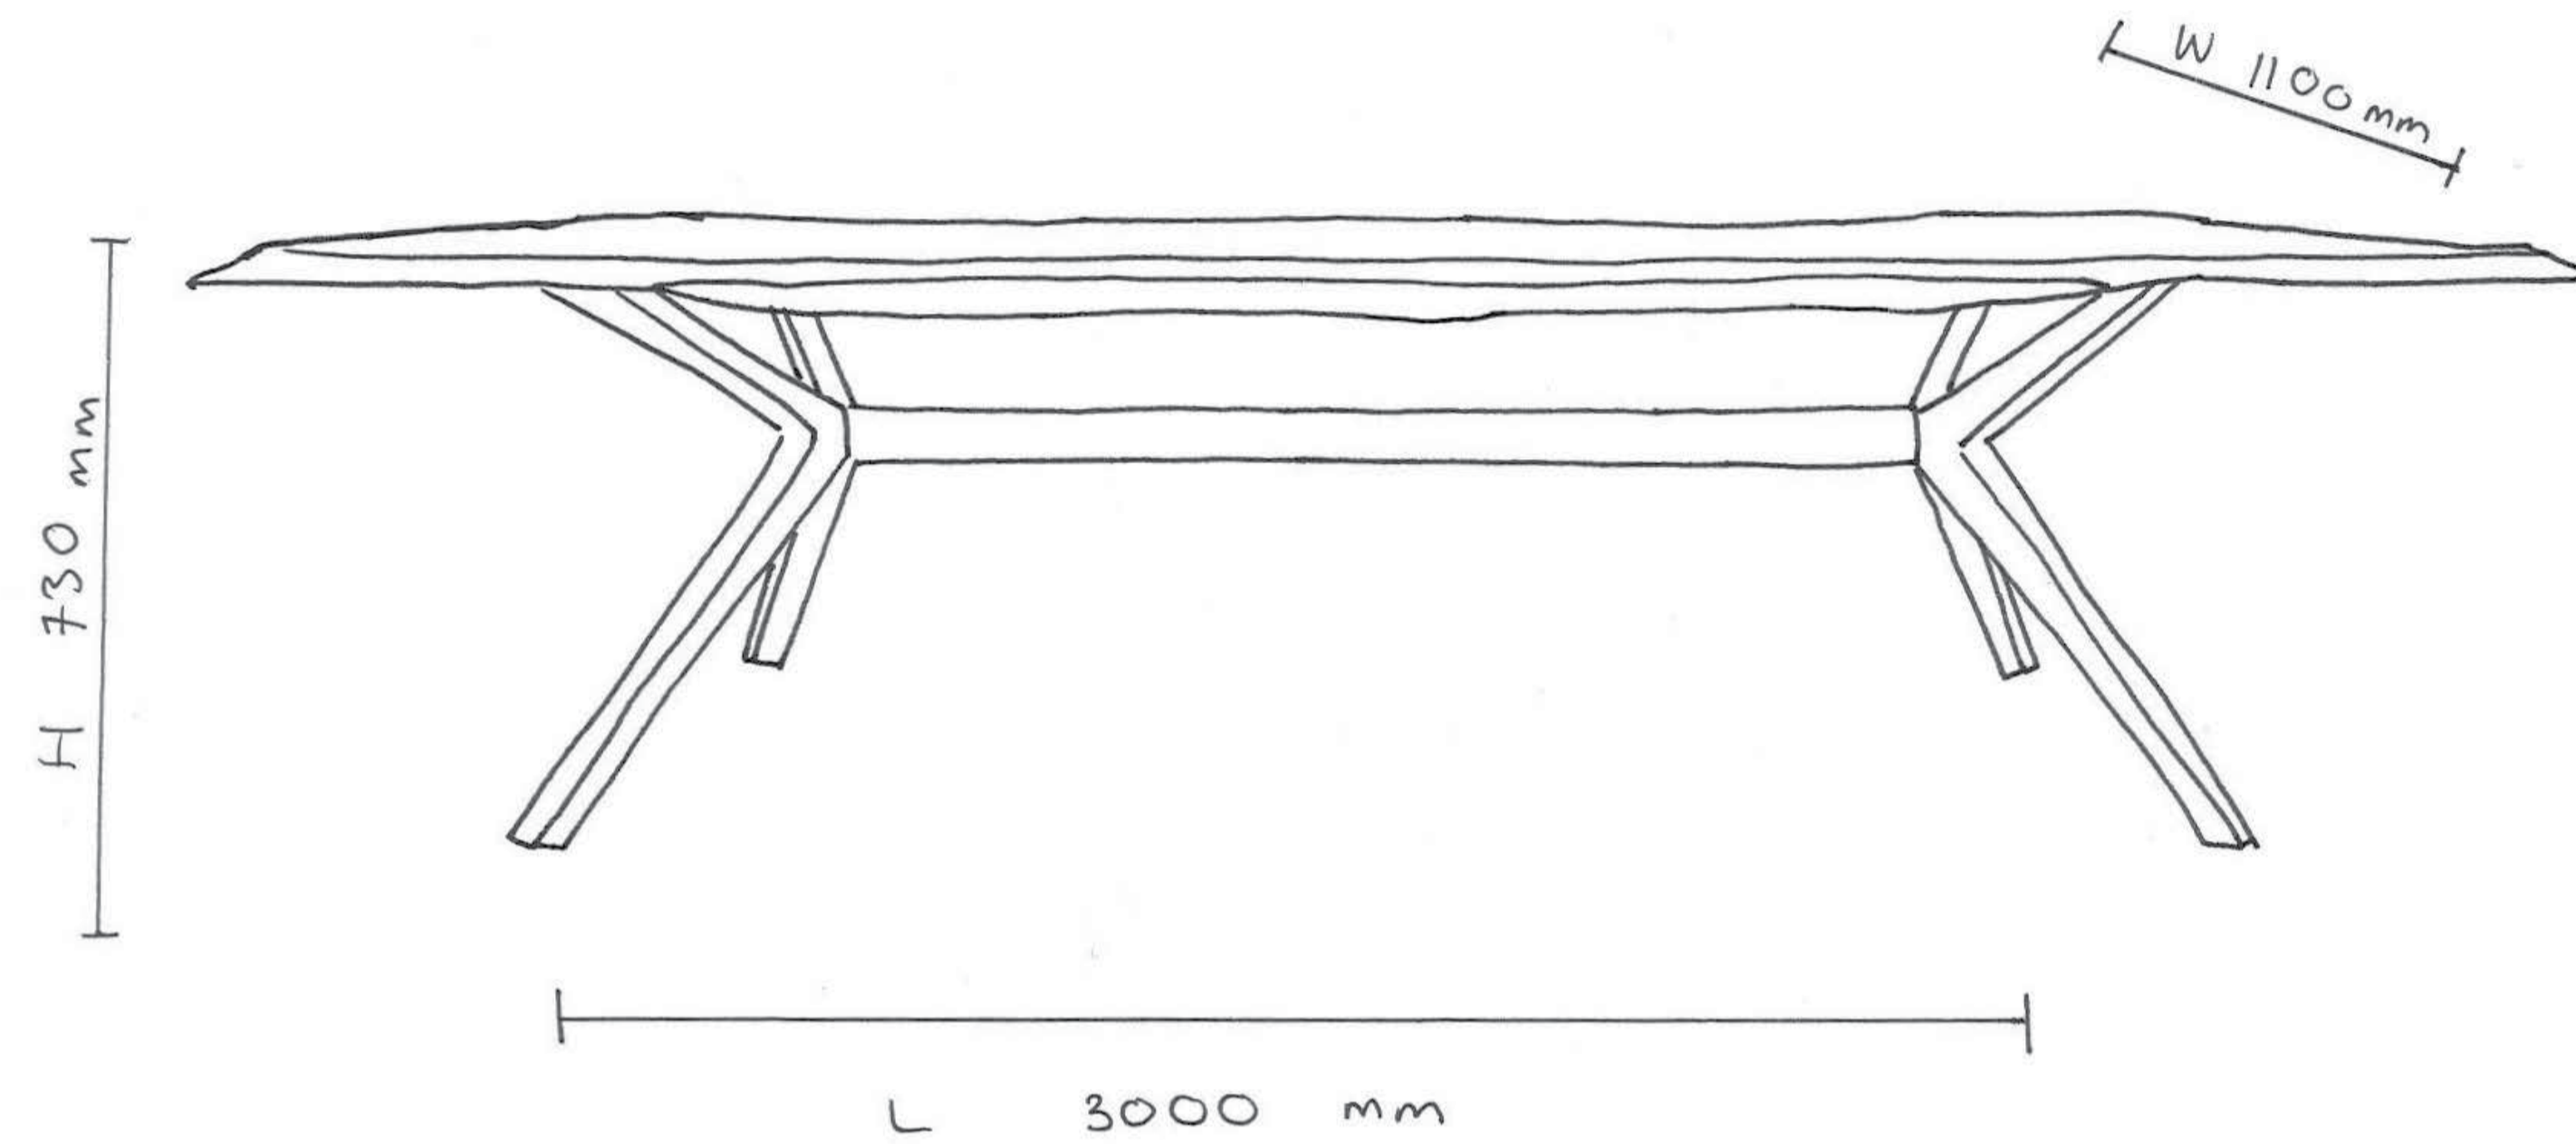

SHIMA TABLE

Andrew Lowe for Lowe Furniture

SUPPLIER	Lowe Furniture
DESIGNER	Andrew Lowe
PRODUCT	Shima Table
DIMENSIONS	L3000mm x W1100mm x H730mm
FINISH	Oak, Bitter Chocolate 3
QUANTITY	1
DESCRIPTION	New
PRODUCT CODE	SHI-REC-L3000-W1100-V
SERIAL NUMBER	91533

RRP inc GST $15,590

30% SAVING OF $4,690

NOW inc GST $10,900