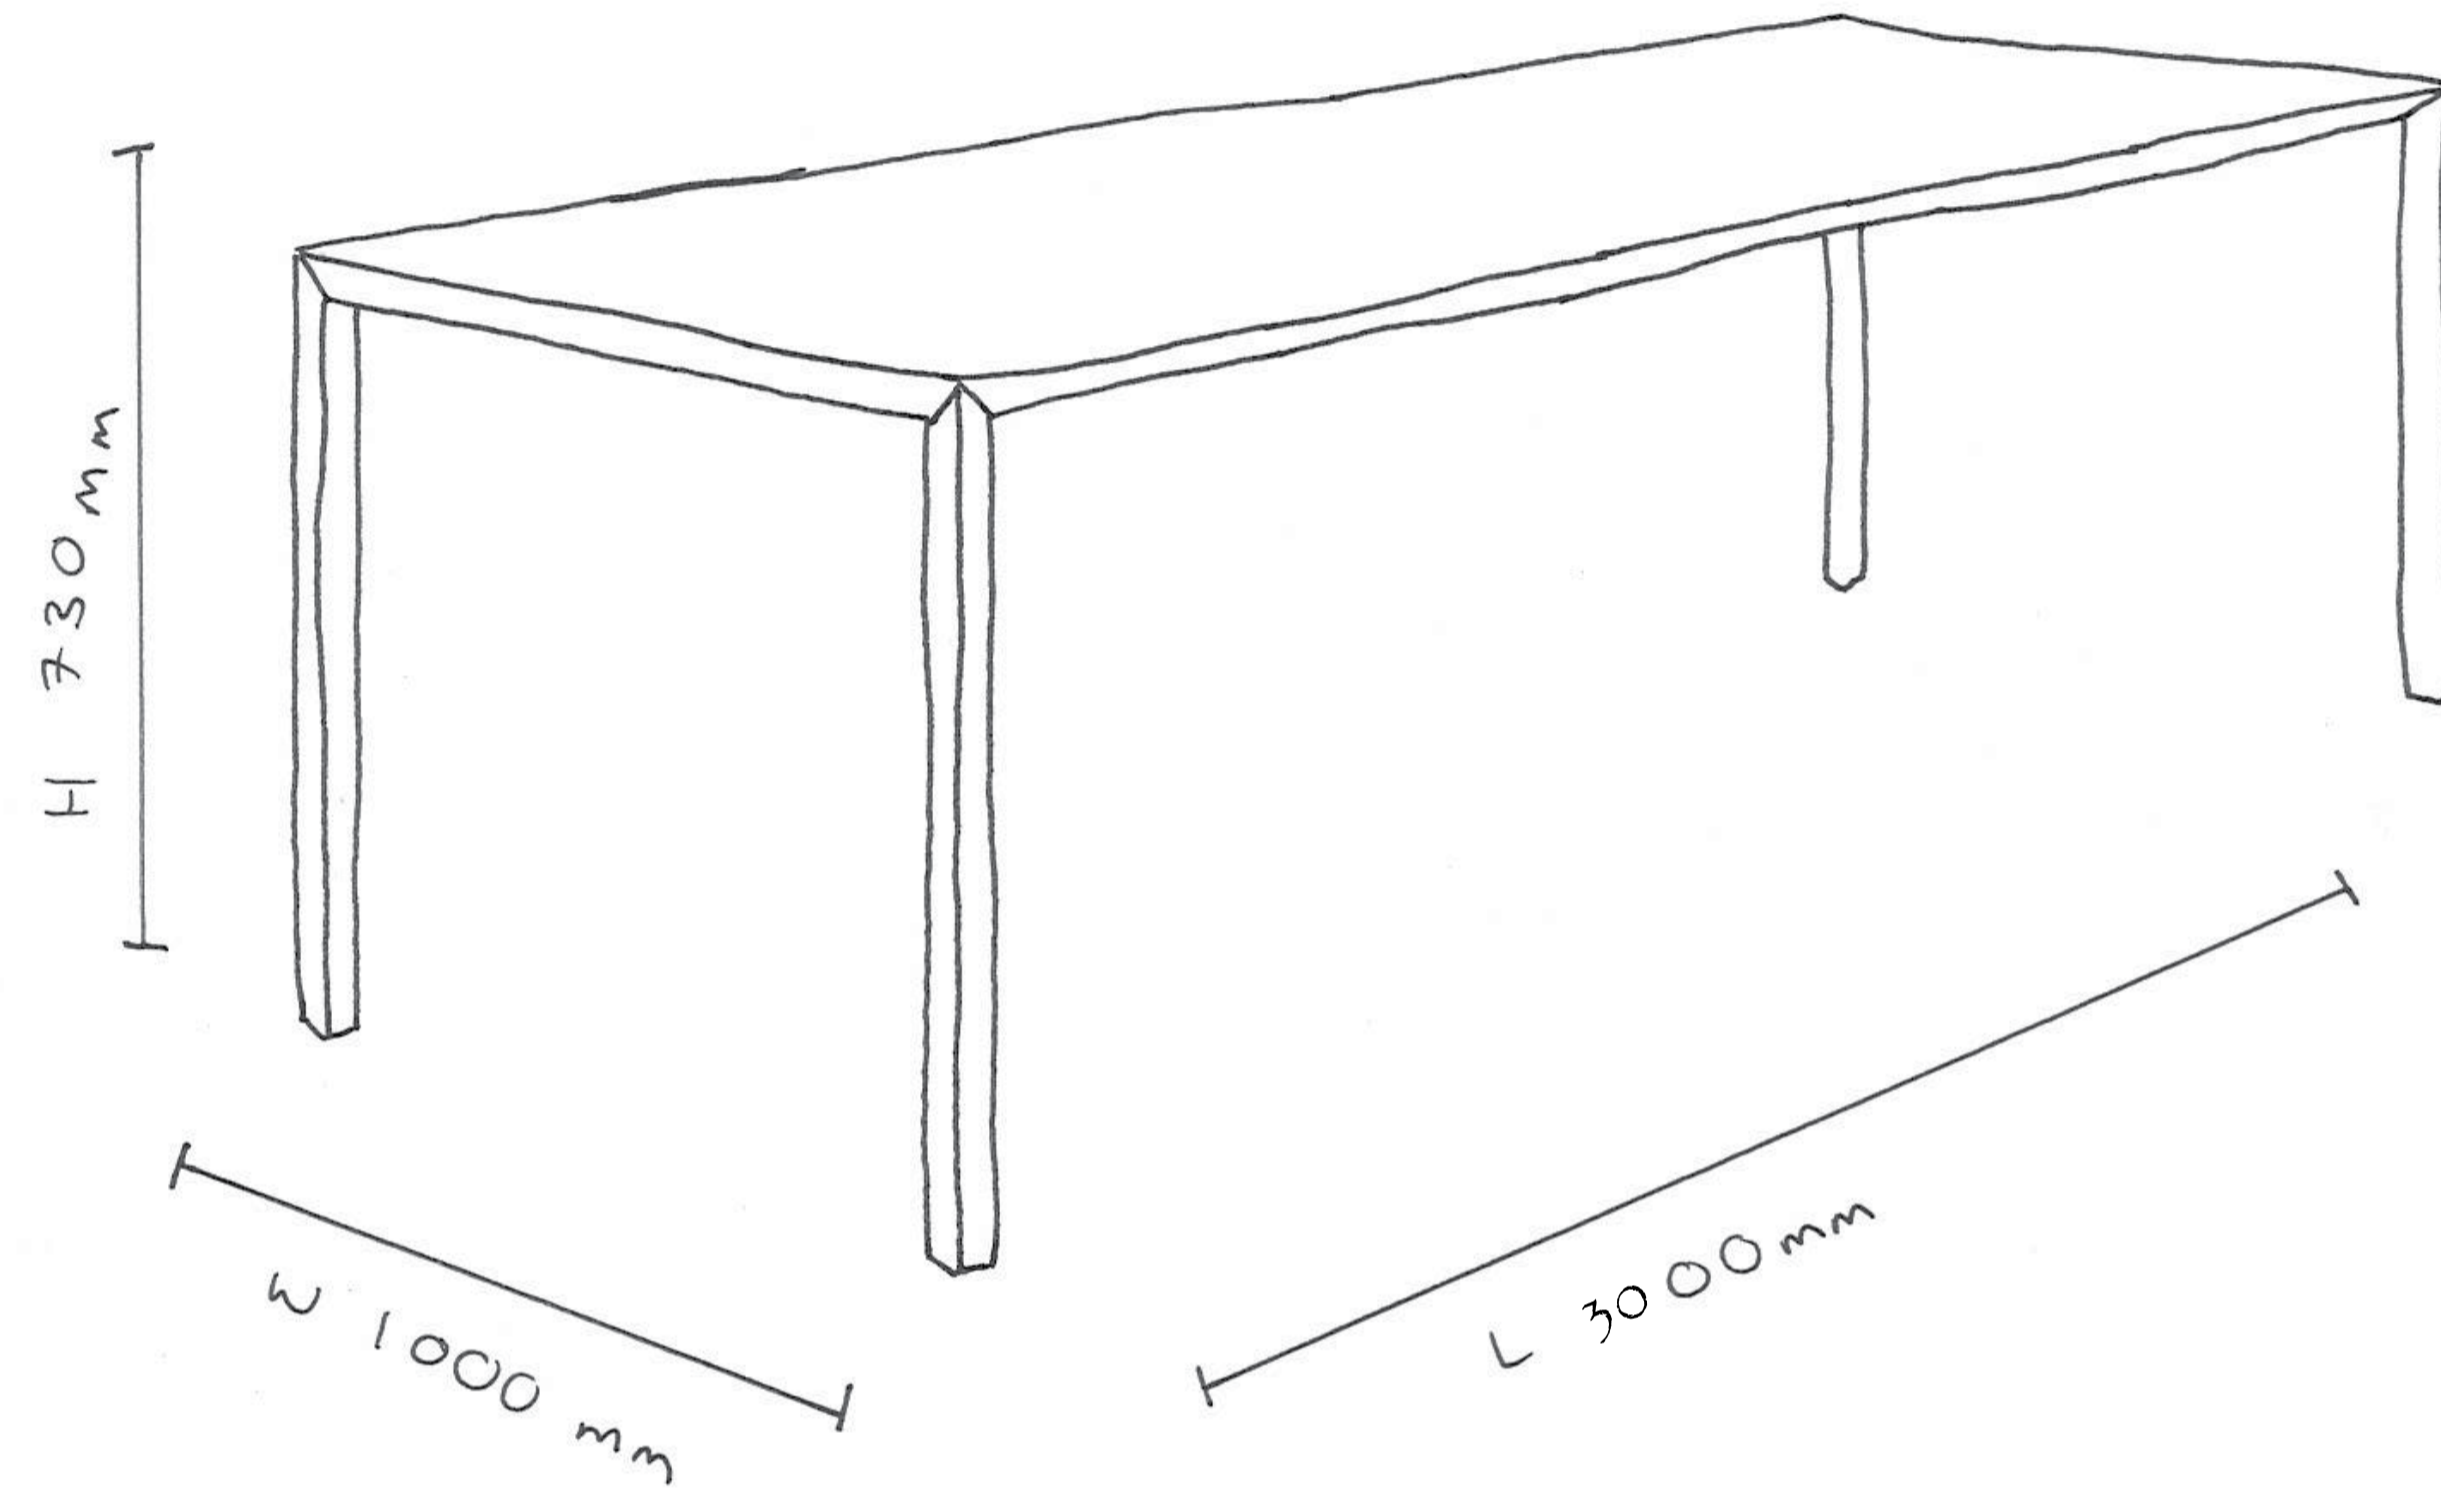

TENSE TABLE

Piergiorgio & Michele Cazzaniga for MDF Italia

SUPPLIER	MDF Italia
DESIGNER	Piergiorgio & Michele Cazzaniga
PRODUCT	Tense Table
DIMENSIONS	L3000mm x W1000mm x H730mm
FINISH	Brass
QUANTITY	1
DESCRIPTION	New
PRODUCT CODE	F042506-D068-TB
SERIAL NUMBER	91368

RRP inc GST $18,010

30% SAVING OF $5,410

NOW inc GST $12,600