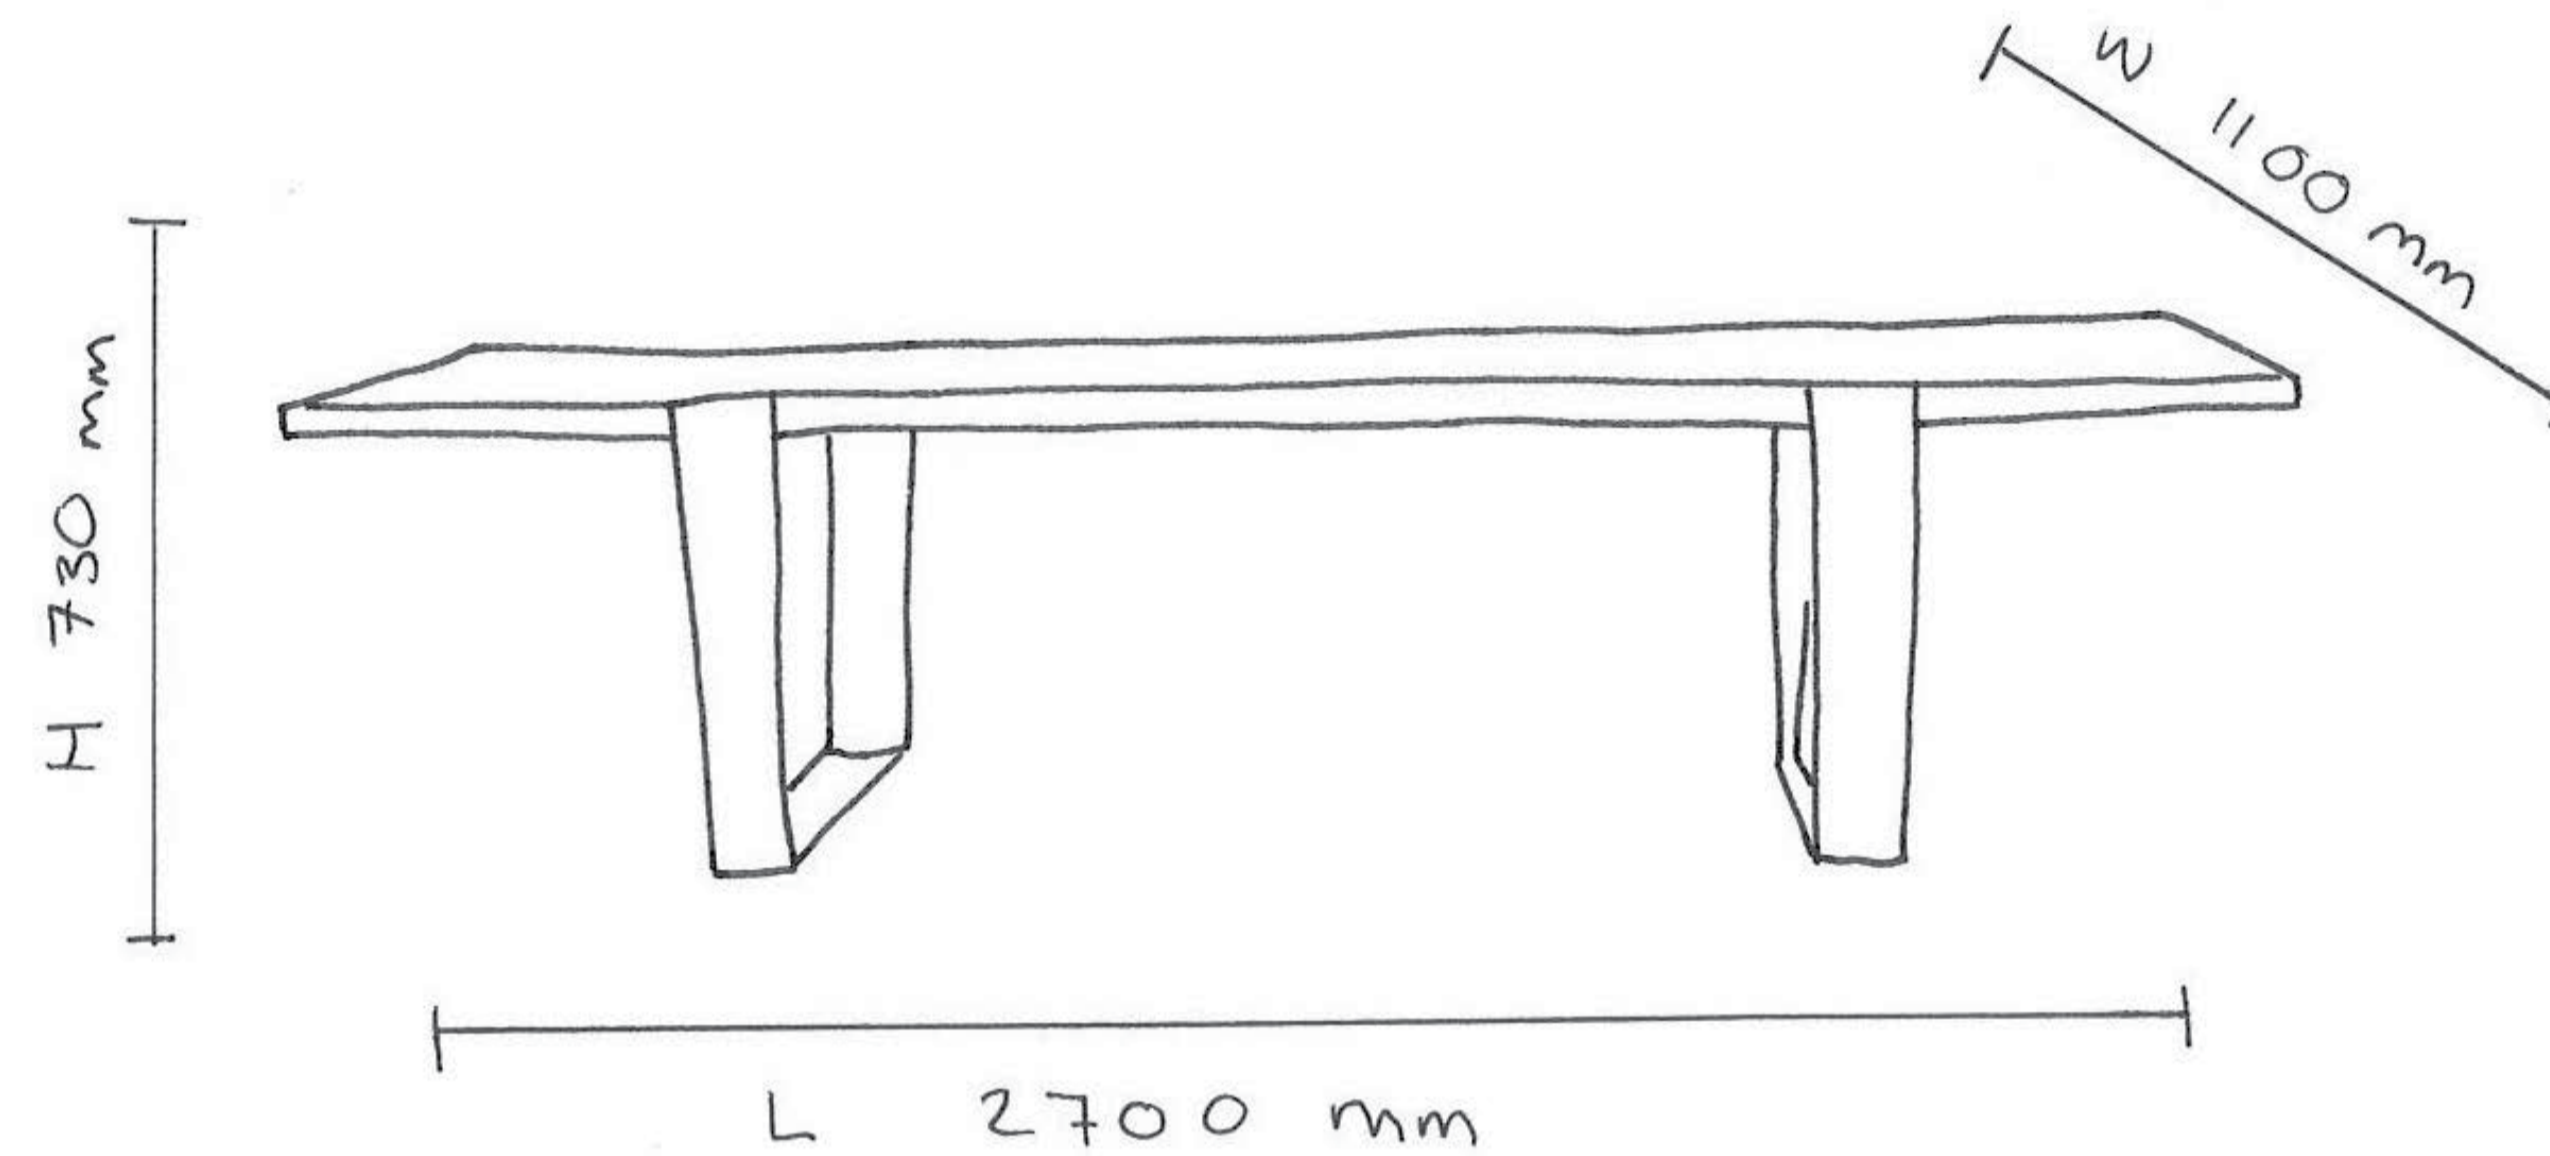

COLTRANE TABLE

Andrew Lowe for Lowe Furniture

SUPPLIER	Lowe Furniture
DESIGNER	Andrew Lowe
PRODUCT	Coltrane Table
DIMENSIONS	L2700mm x W1100mm x H730mm
FINISH	Oak Stained Bitter Chocolate 2
QUANTITY	1
DESCRIPTION	New
PRODUCT CODE	COL-REC-L2600-W1100-V
SERIAL NUMBER	86036

RRP inc GST $15,805

30% SAVING OF $4,905

NOW inc GST $10,900