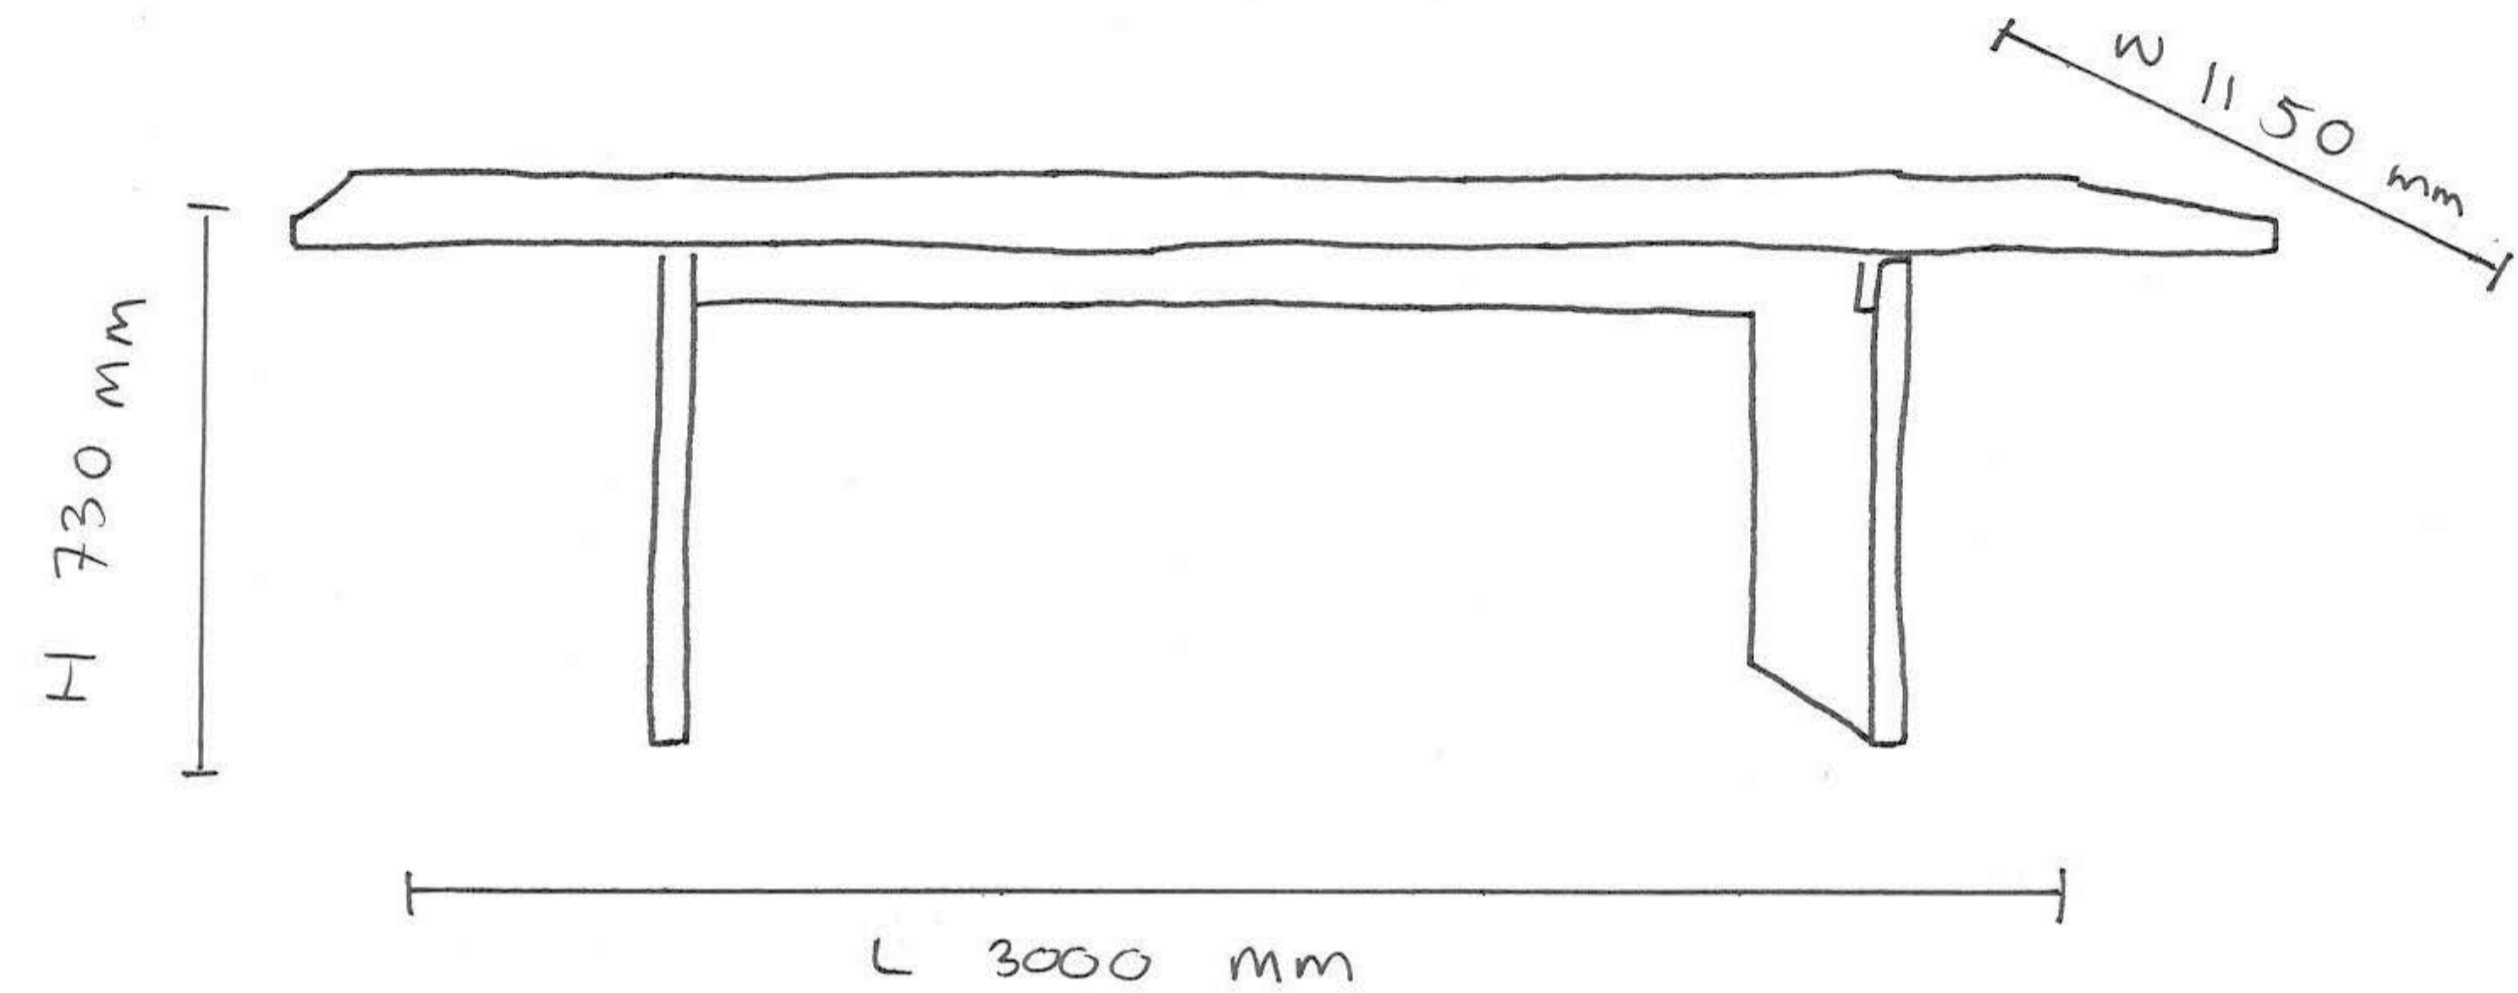

MARLEY TABLE

Andrew Lowe for Lowe Furniture

SUPPLIER	Lowe Furniture
DESIGNER	Andrew Lowe
PRODUCT	Marley Table
DIMENSIONS	L3000mm x W1150mm x H730mm
FINISH	Oak Pickled White
QUANTITY	1
DESCRIPTION	New
PRODUCT CODE	MARCOI-REC-L3000-W120S
SERIAL NUMBER	91532

RRP inc GST $13,830

30% SAVING OF $4,230

NOW inc GST $9,600