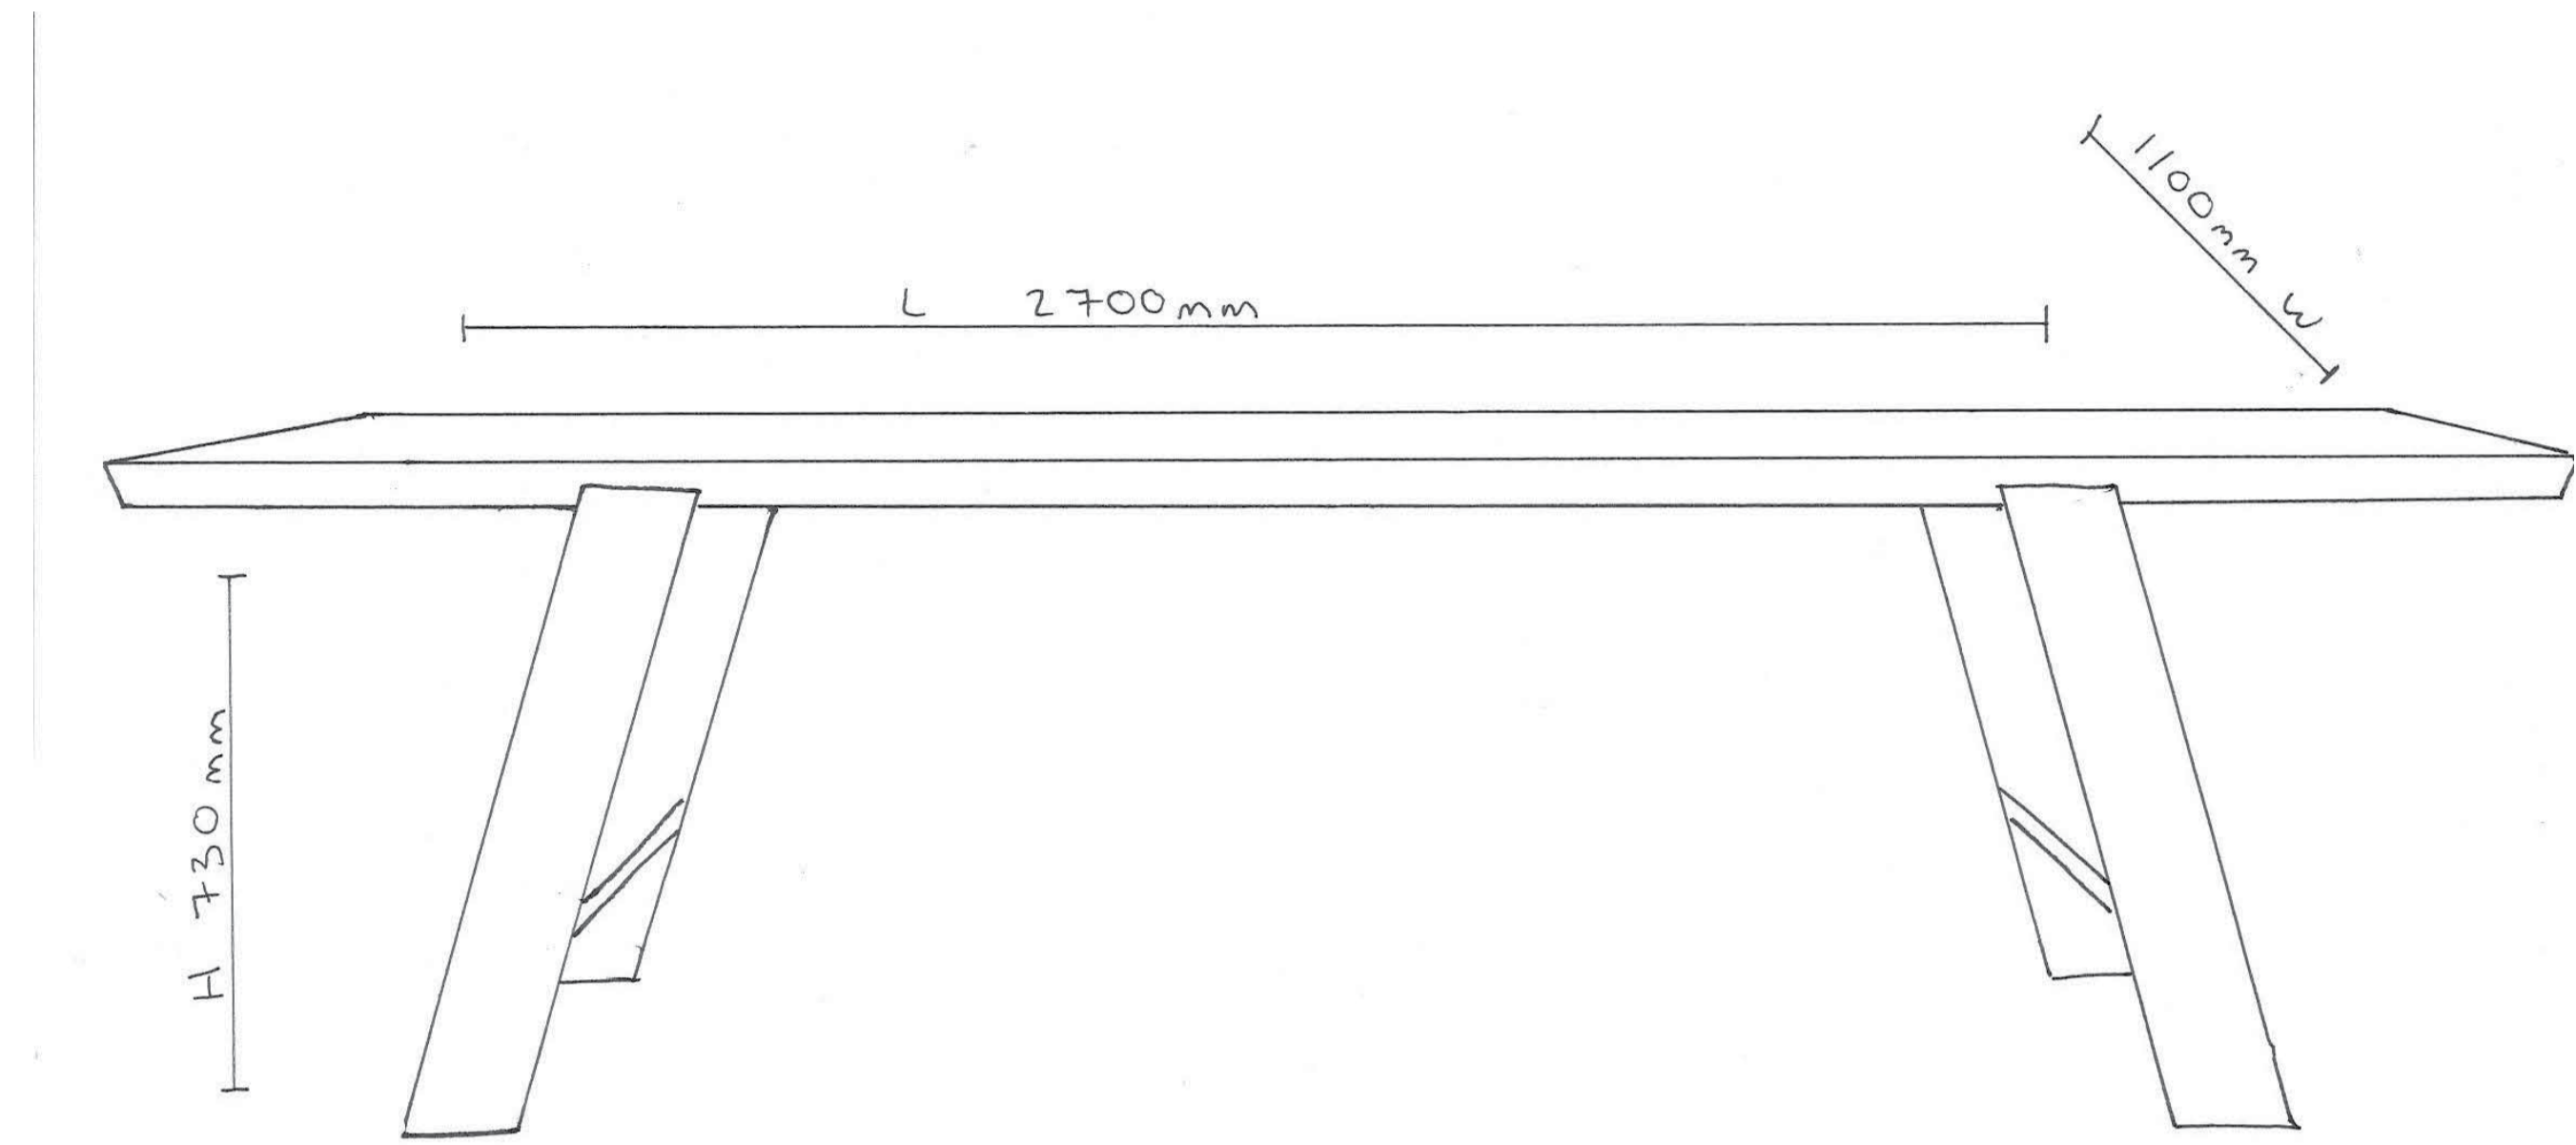

HEMMINGWAY TABLE

Andrew Lowe for Lowe Furniture

SUPPLIER	Lowe Furniture
DESIGNER	Andrew Lowe
PRODUCT	Hemmingway Table
DIMENSIONS	L2700mm x W1100mm x H730mm
FINISH	Walnut Portello
QUANTITY	1
DESCRIPTION	New
PRODUCT CODE	HEM-REC-L2600-W1100-V
SERIAL NUMBER	86037

RRP inc GST $10,495

30% SAVING OF $3,195

NOW inc GST $7,300