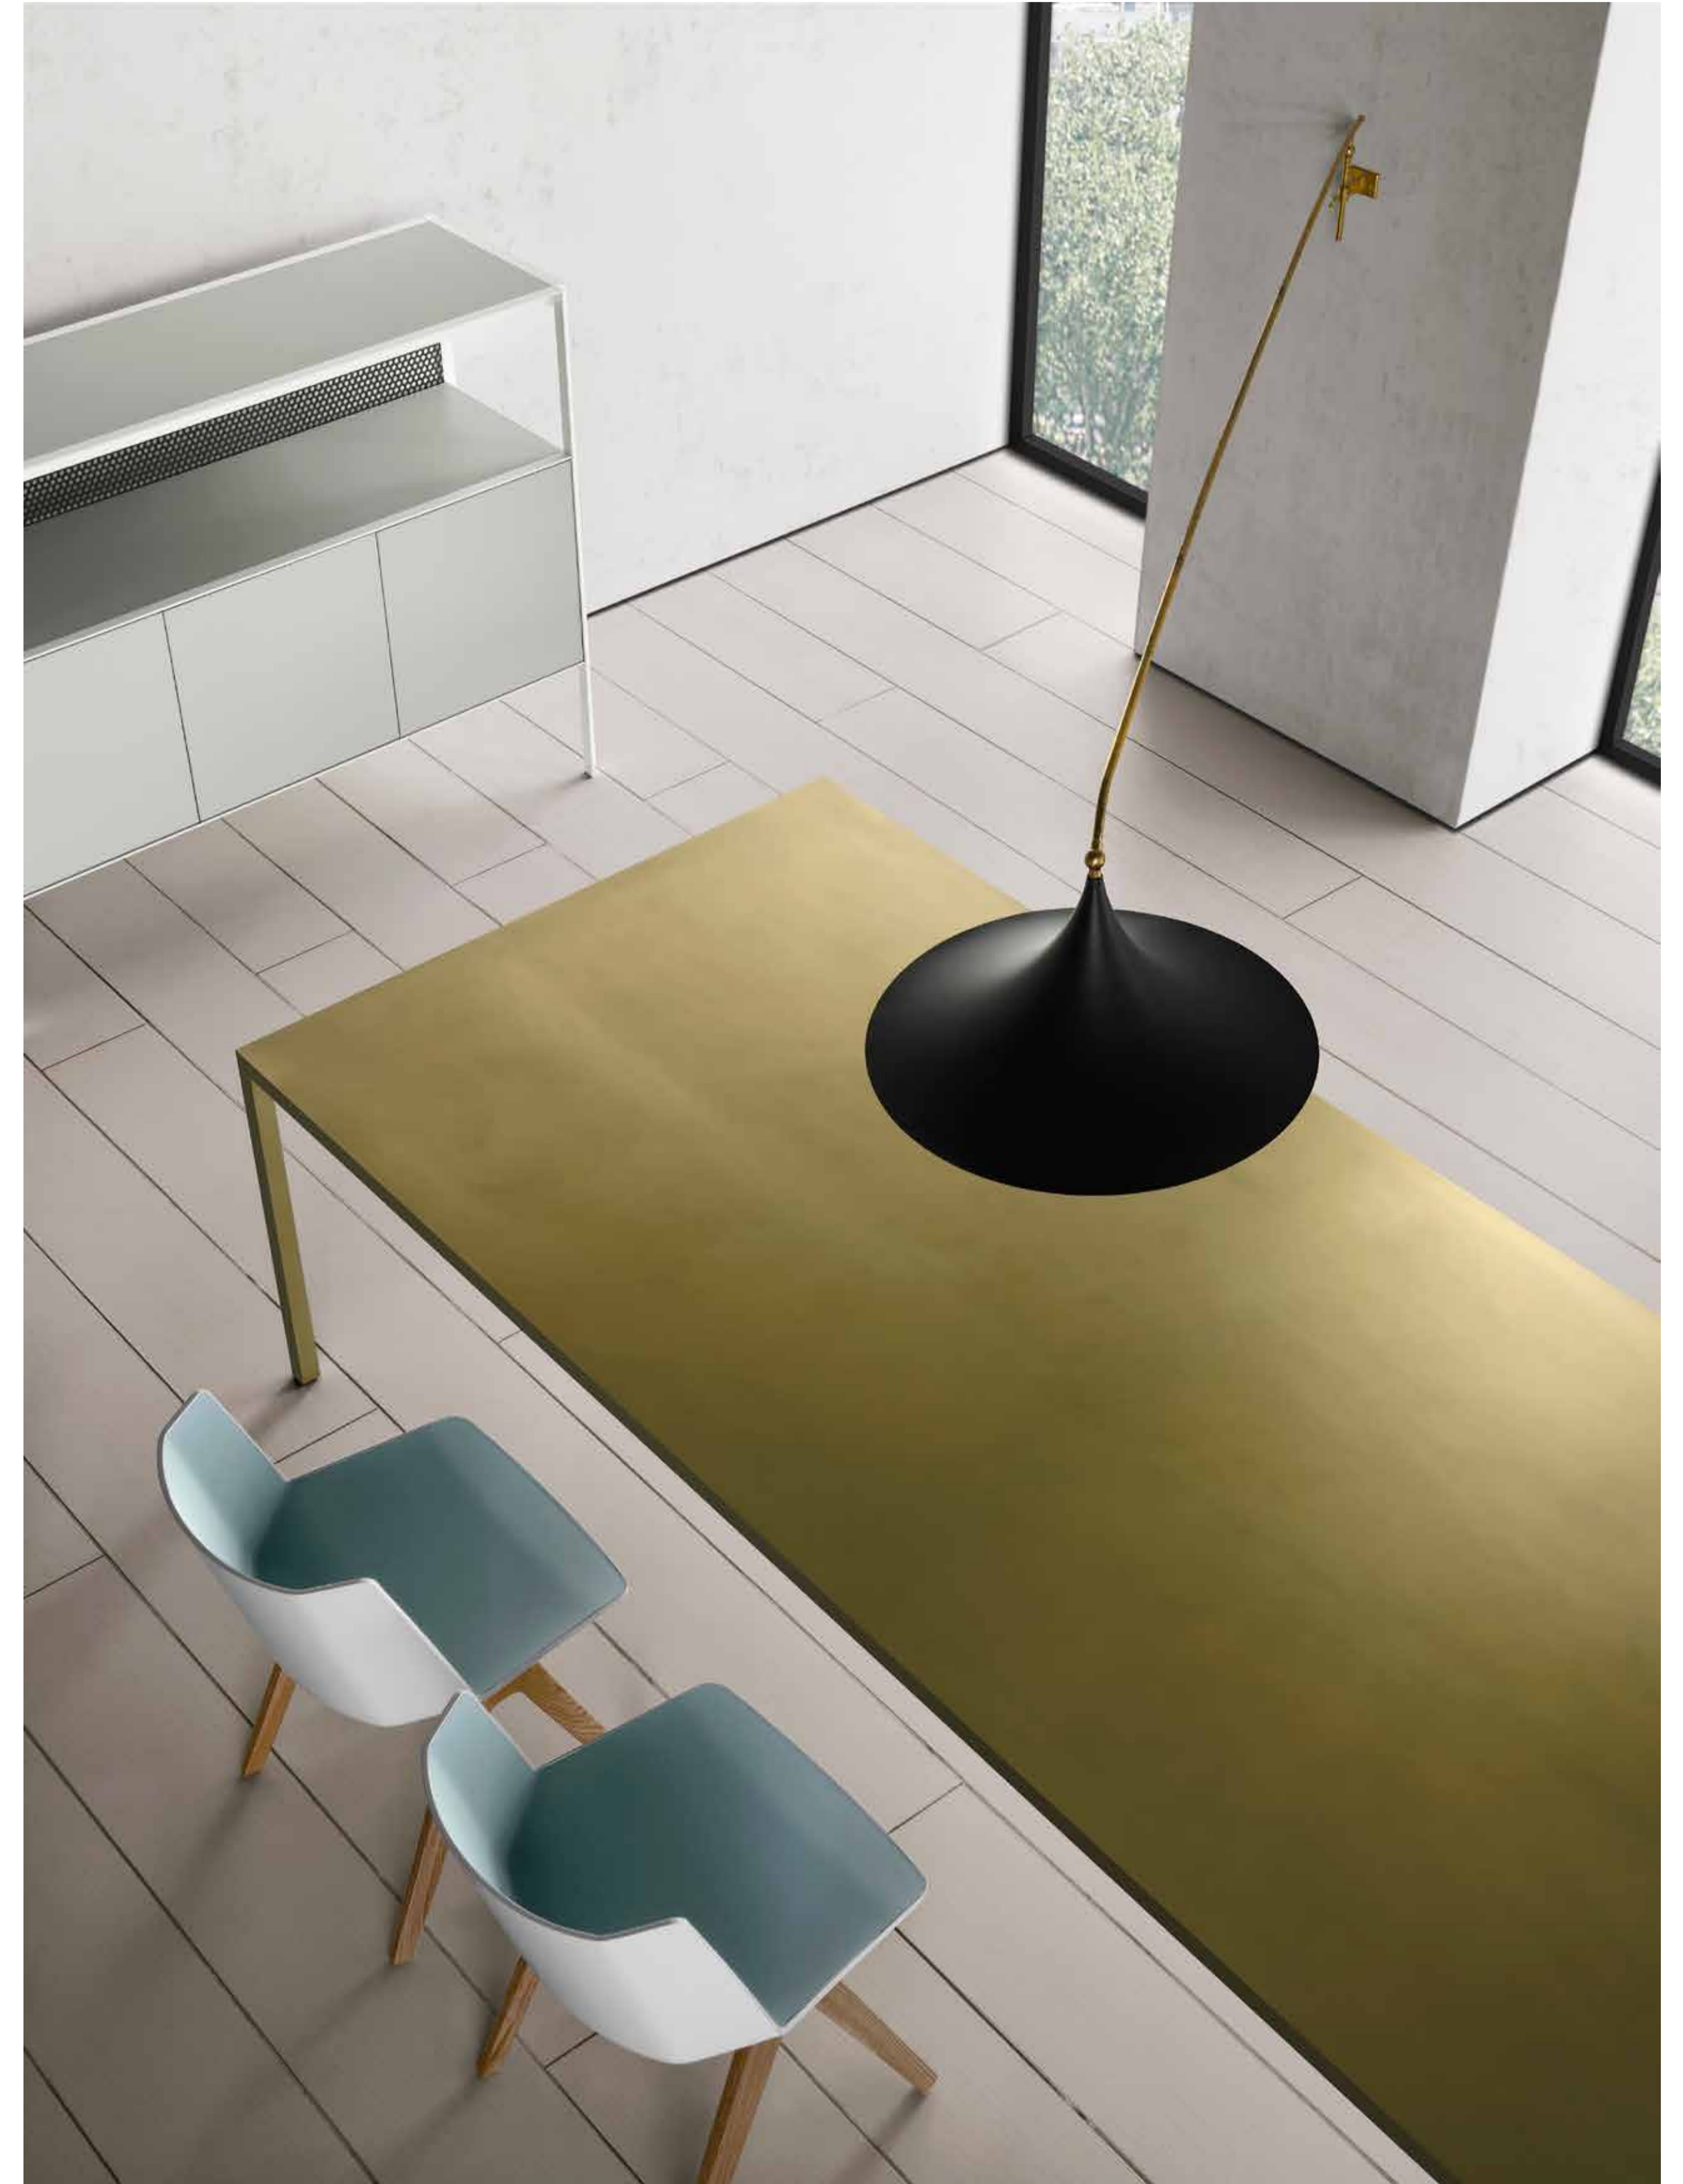

TENSE TABLE

Piergiorgio & Michele Cazzaniga for MDF Italia