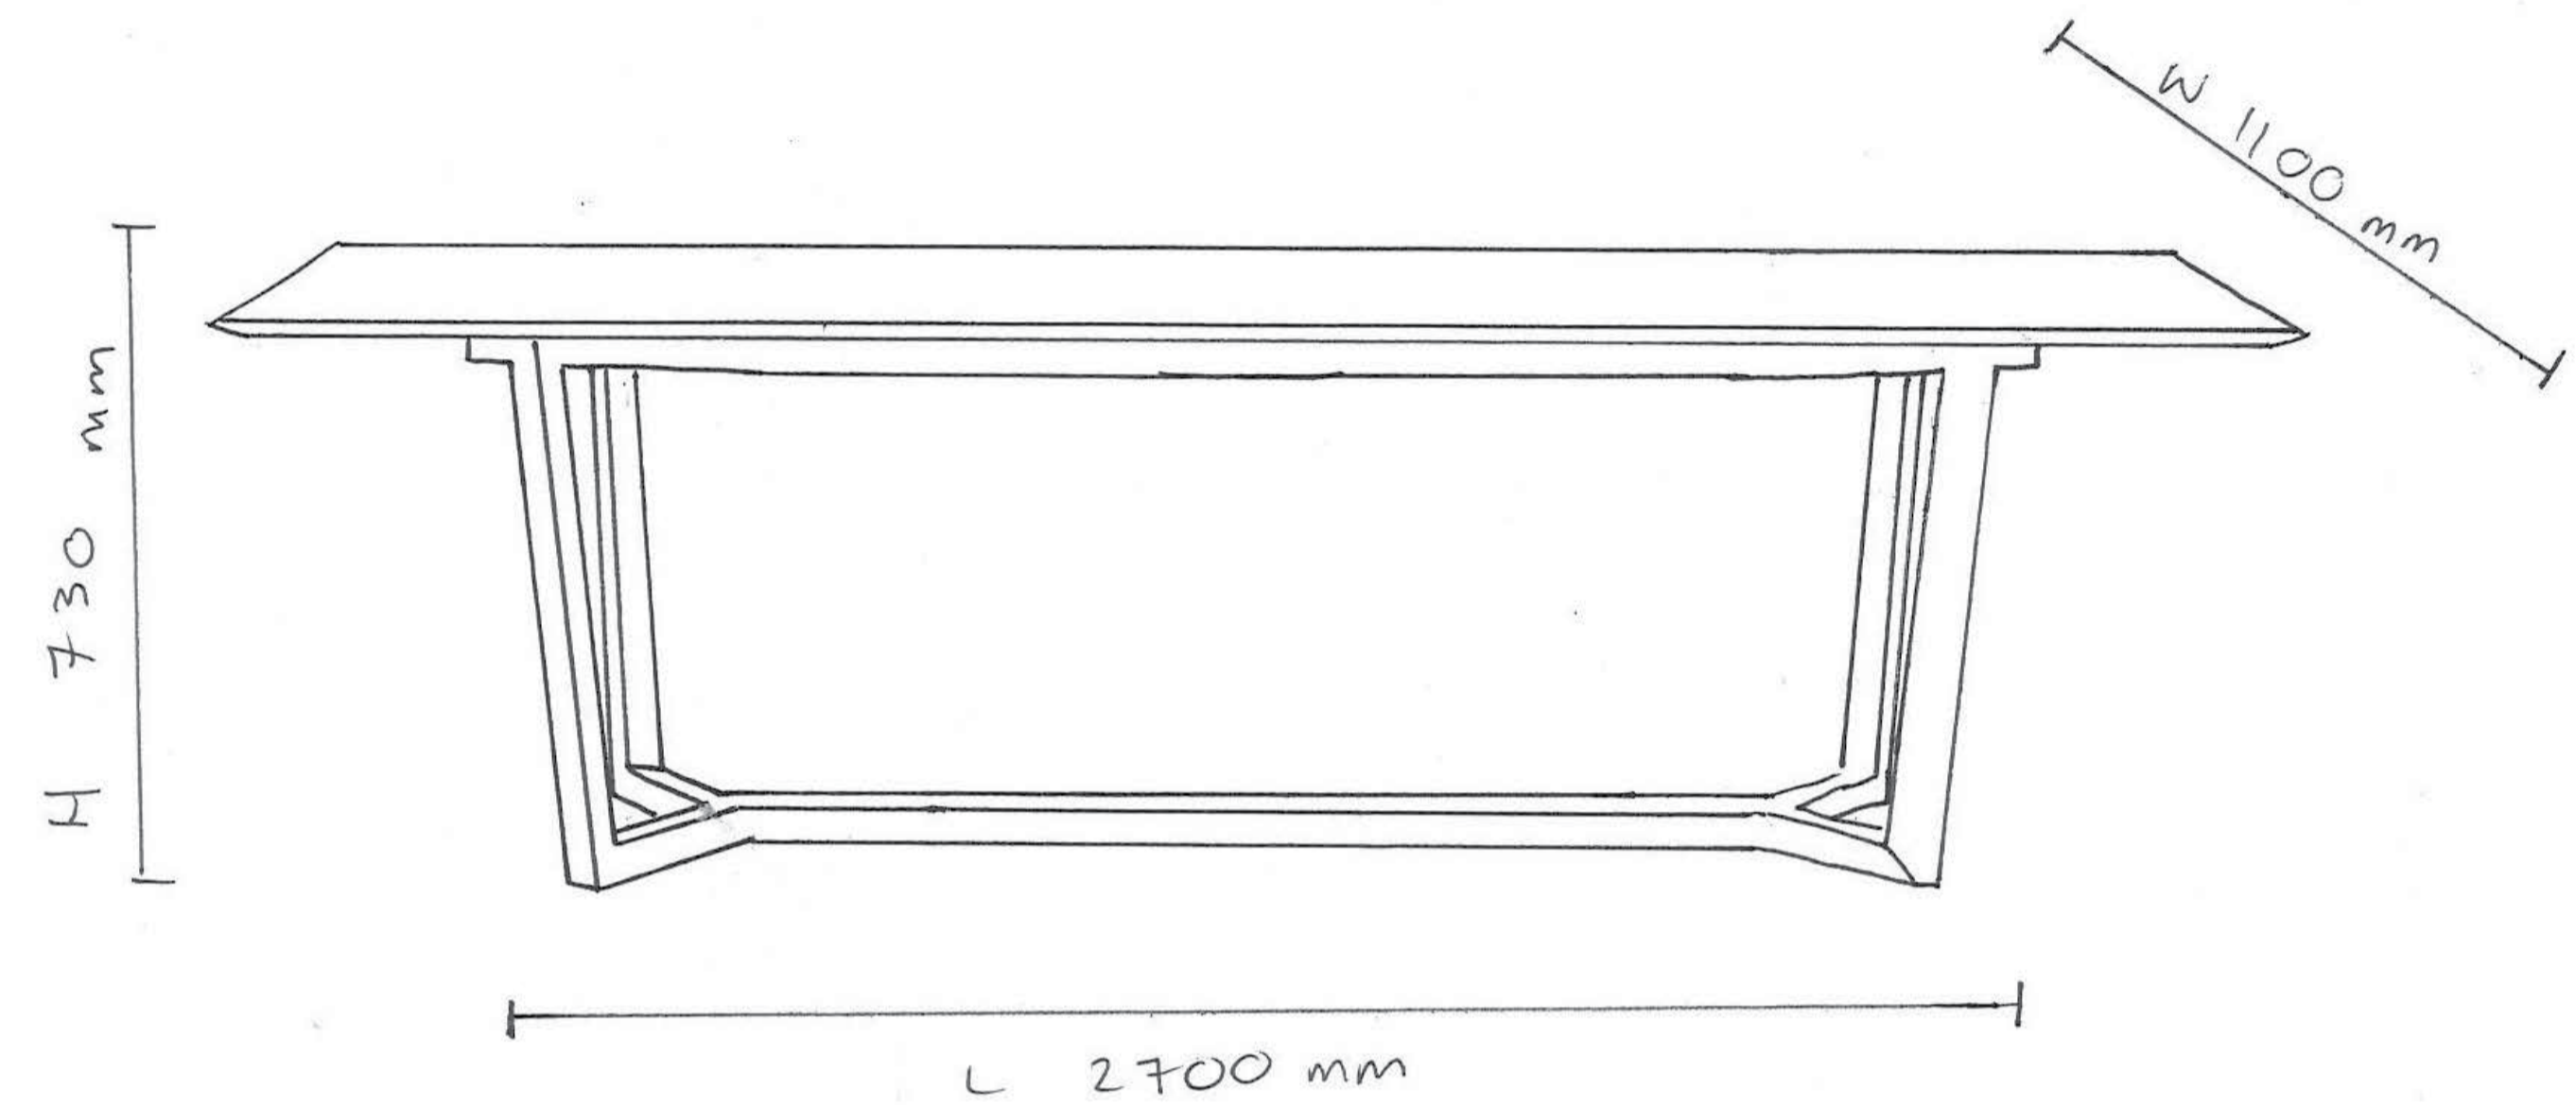

ATTICUS TABLE

Andrew Lowe for Lowe Furniture

SUPPLIER	Lowe Furniture
DESIGNER	Andrew Lowe
PRODUCT	Atticus Table
DIMENSIONS	L2700mm x W1100mm x H730mm
FINISH	Oak, Dark Elm
QUANTITY	1
DESCRIPTION	New
PRODUCT CODE	ATT-REC-L2800-W1100-S
SERIAL NUMBER	91529

RRP inc GST $10,560

30% SAVING OF $3,260

NOW inc GST $7,300