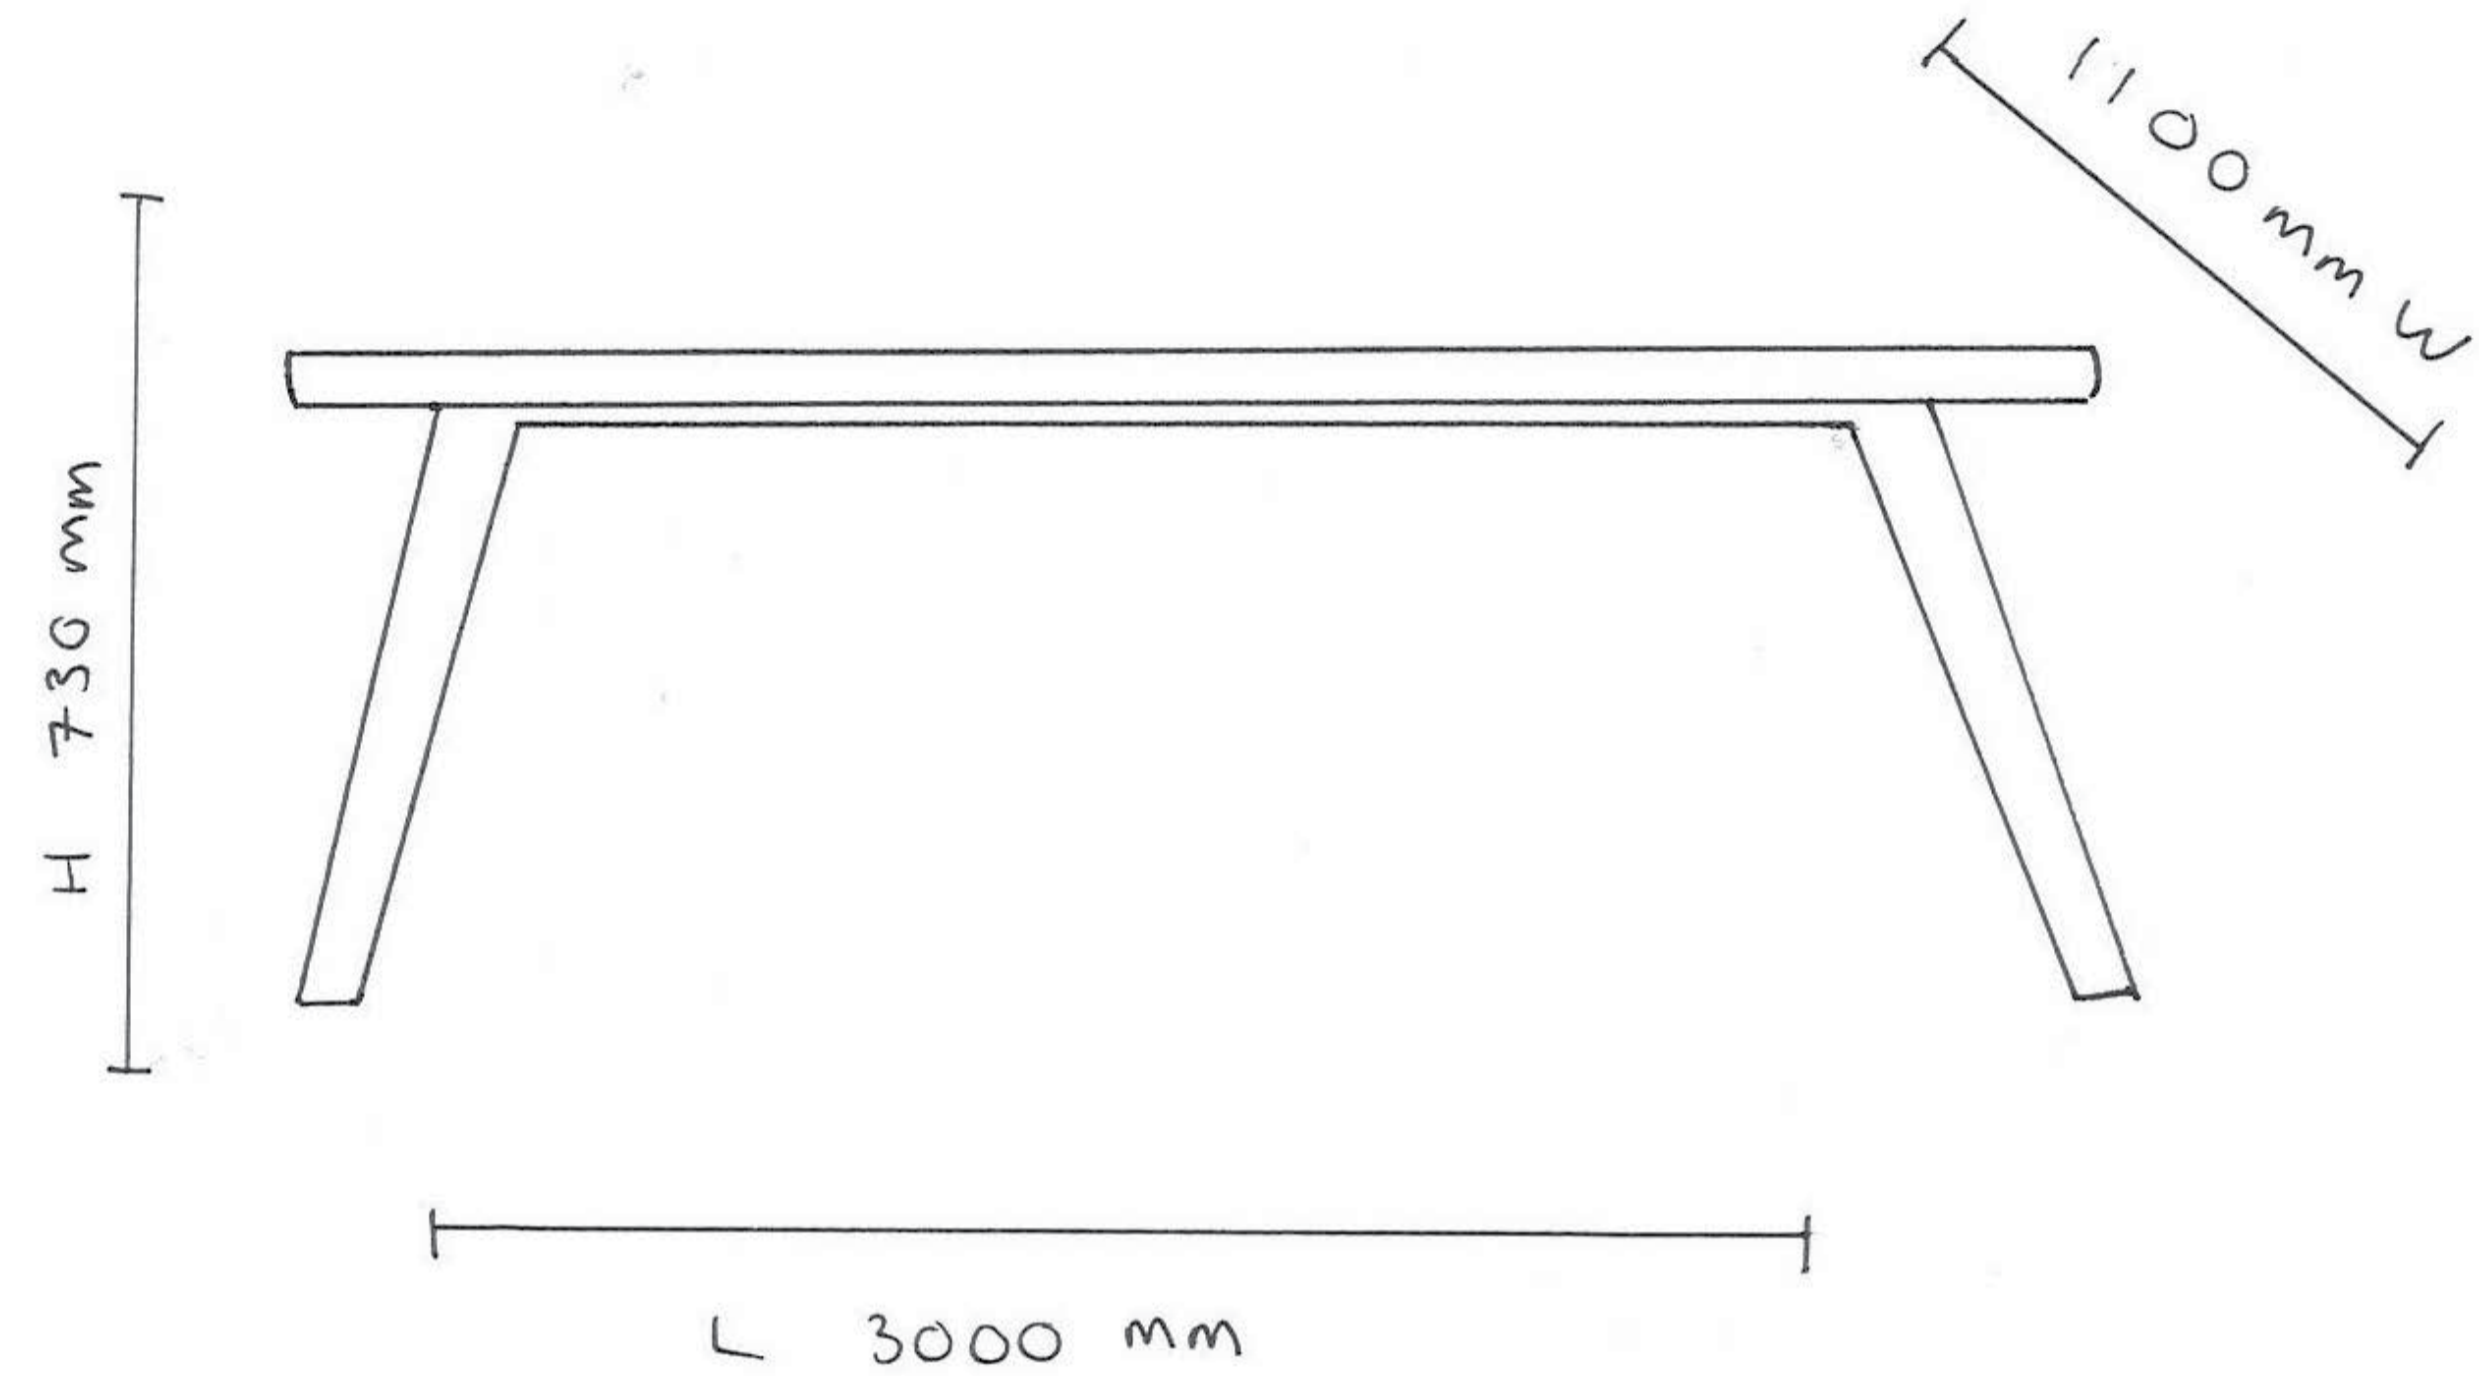

STERLING TABLE

Andrew Lowe for Lowe Furniture

SUPPLIER	Lowe Furniture
DESIGNER	Andrew Lowe
PRODUCT	Sterling Table
DIMENSIONS	L3000mm x W1100mm x H730mm
FINISH	Walnut Light Limed
QUANTITY	1
DESCRIPTION	New
PRODUCT CODE	STE-REC-L3000-W1100-V
SERIAL NUMBER	86321

RRP inc GST $16,640

30% SAVING OF $5,040

NOW inc GST $11,600