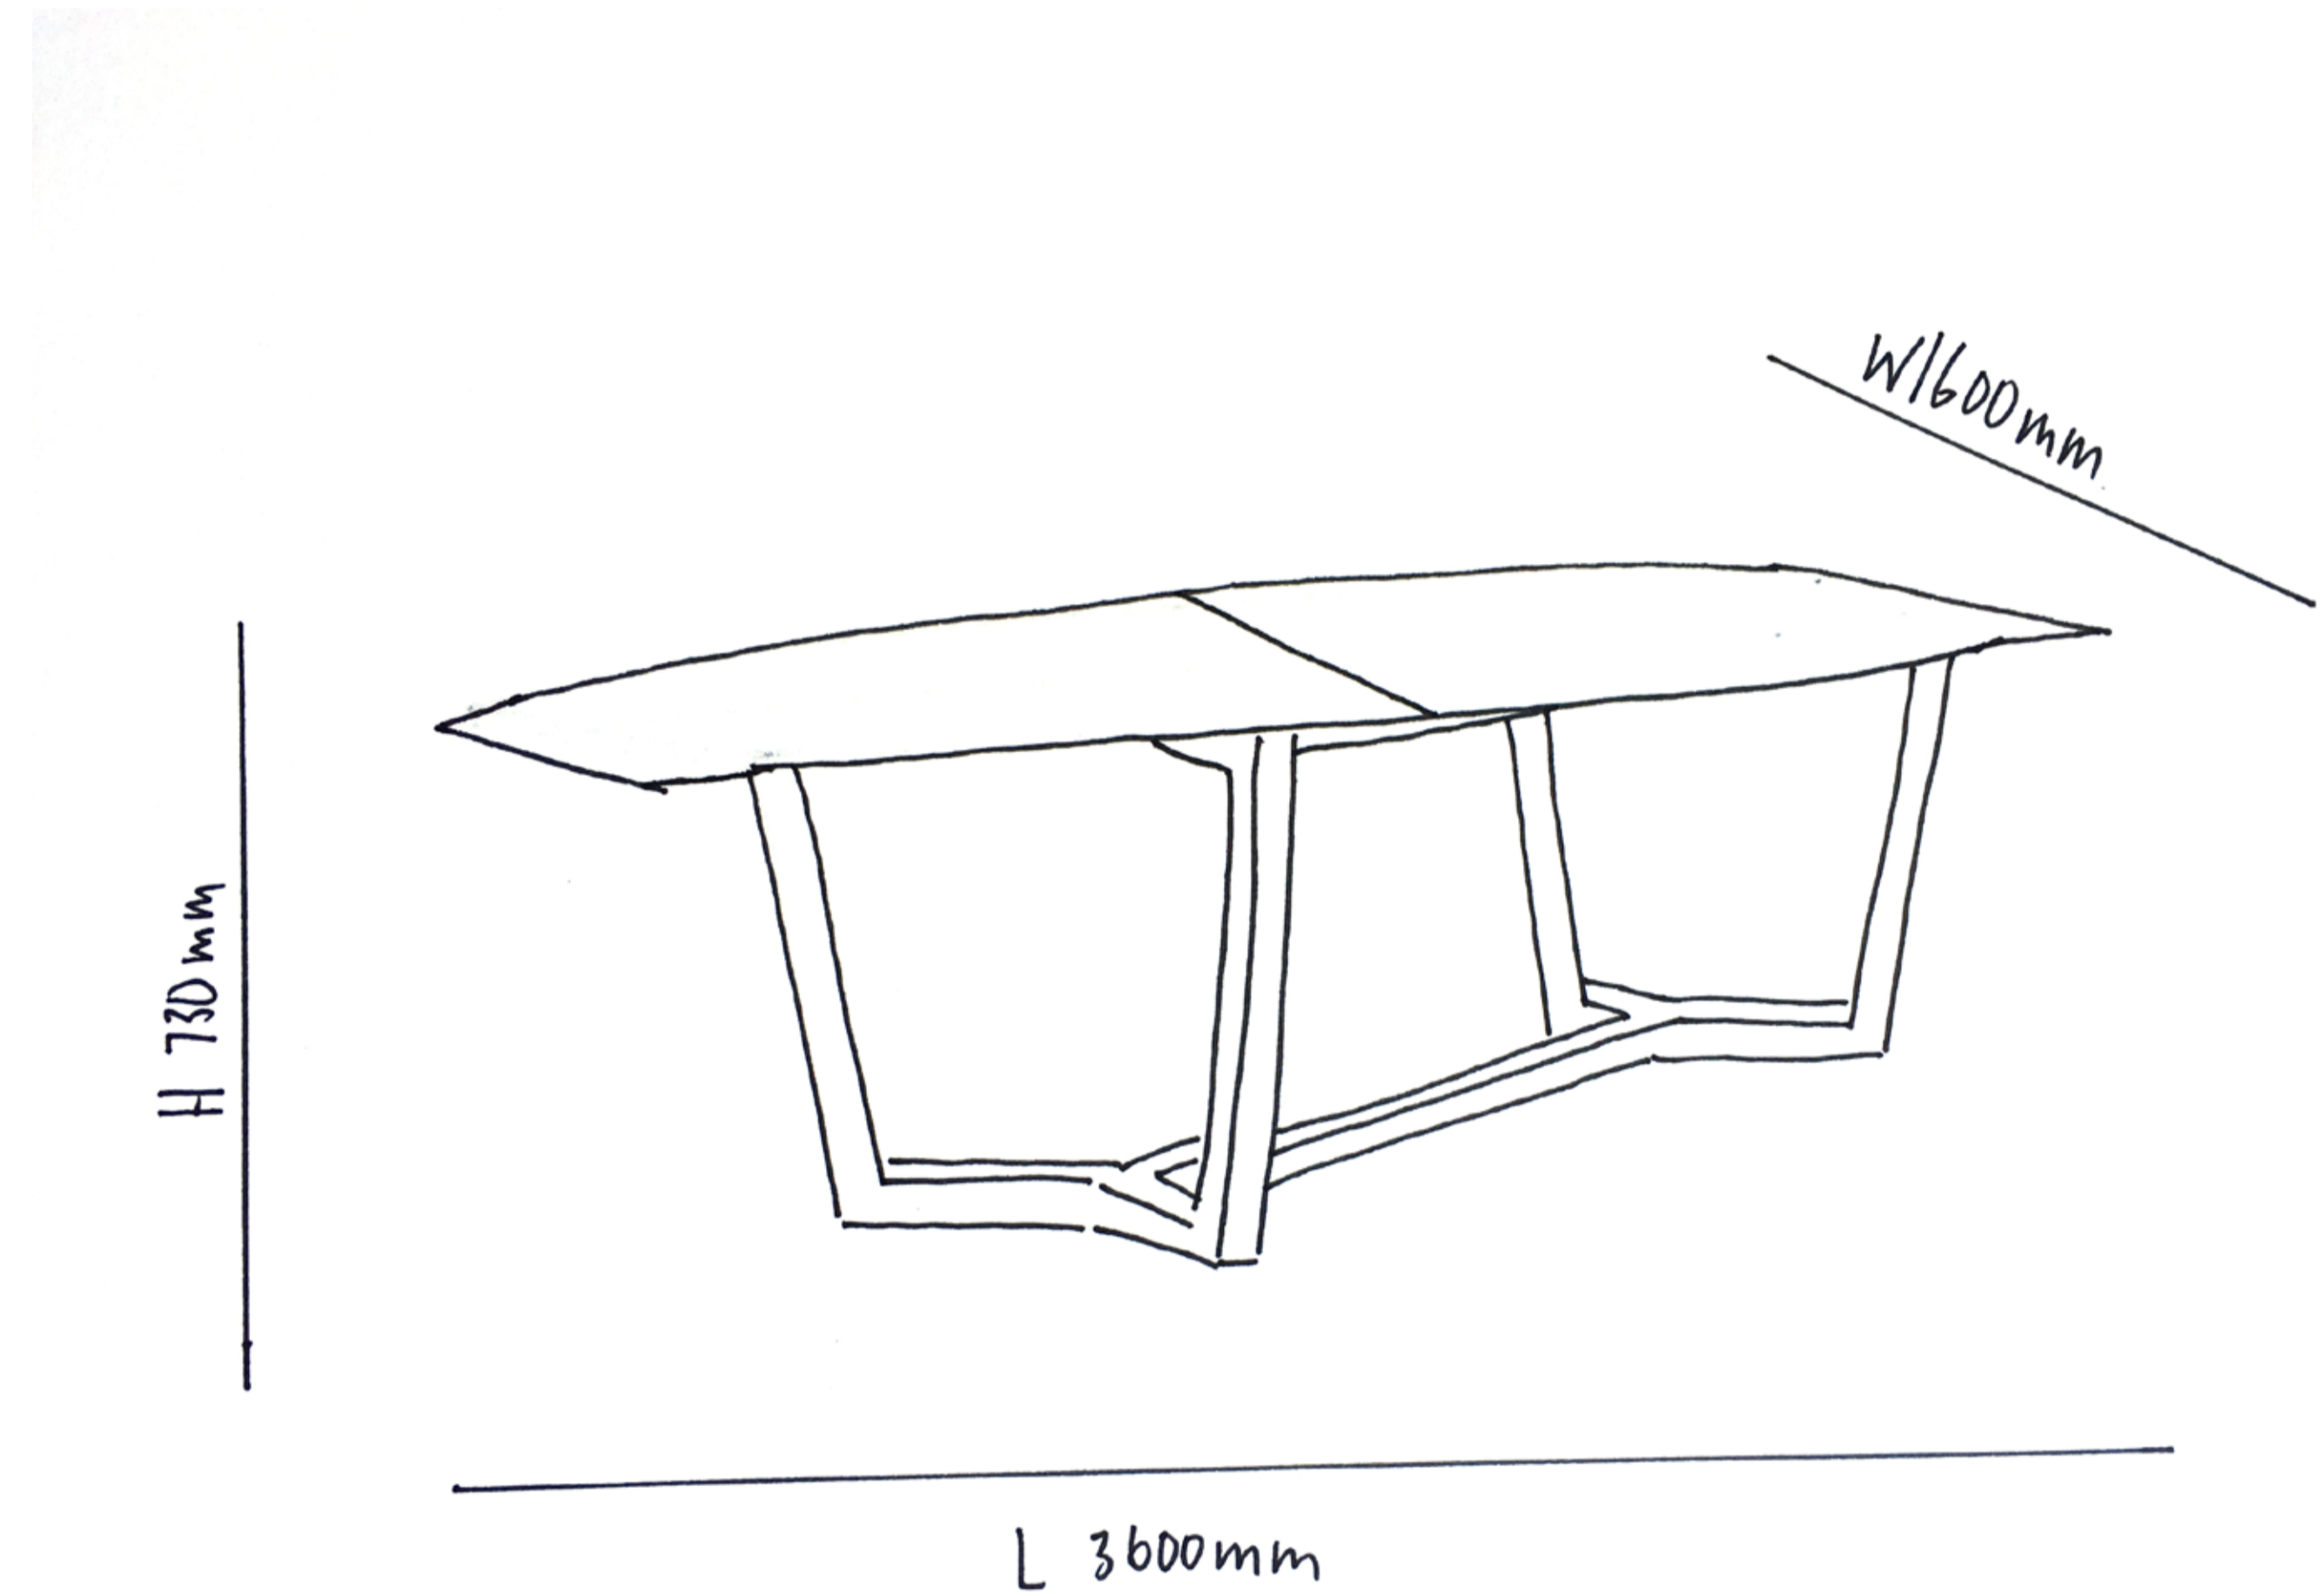

ATTICUS BOARDROOM TABLE

Andrew Lowe for Lowe Furniture

SUPPLIER	Lowe Furniture
DESIGNER	Andrew Lowe
PRODUCT	Atticus Boardroom Table
DIMENSIONS	L3600mm x W1600mm x H730mm
FINISH	Walnut Light Wash
QUANTITY	1
DESCRIPTION	New
PRODUCT CODE	ATT-BOA-L3600-W1600-V
SERIAL NUMBER	91534

RRP inc GST $22,330

30% SAVING OF $6,830

NOW inc GST $15,500