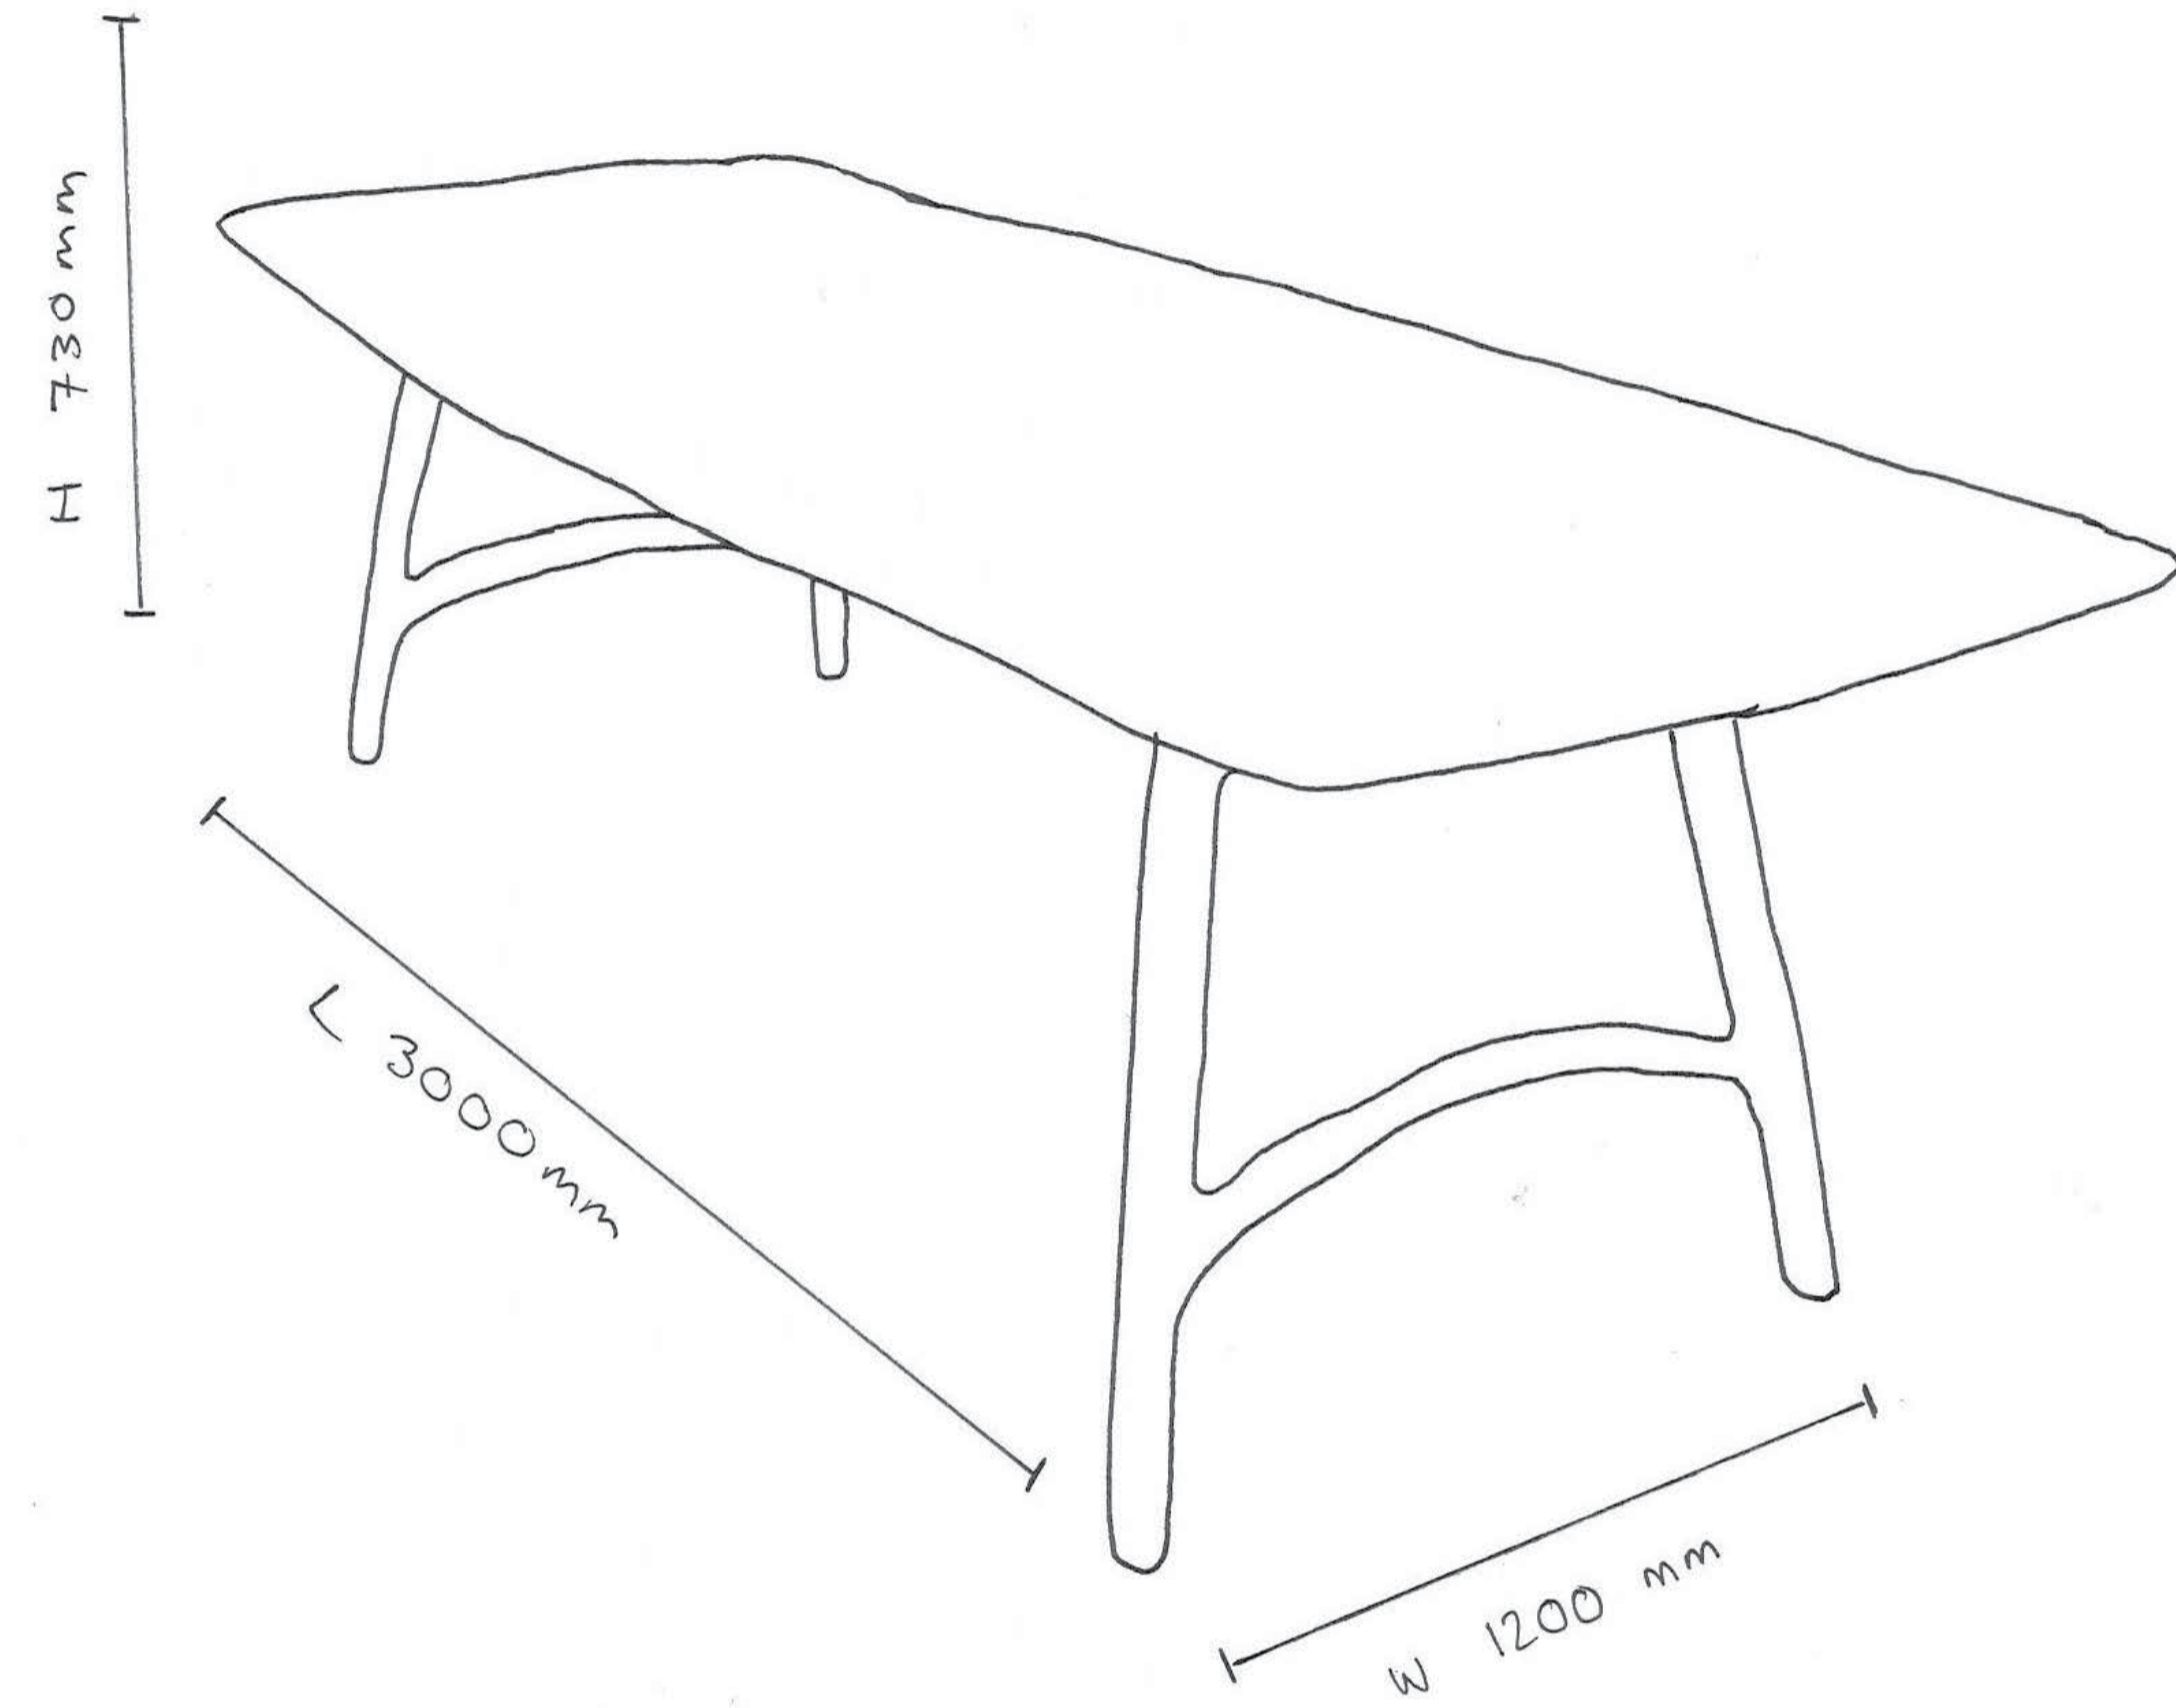

ADDERLY TABLE

Andrew Lowe for Lowe Furniture

SUPPLIER	Lowe Furniture
DESIGNER	Andrew Lowe
PRODUCT	Adderly Table
DIMENSIONS	L3000mm x W1200mm x H730mm
FINISH	Oak, Light Wash
QUANTITY	1
DESCRIPTION	New
PRODUCT CODE	ADDERLEY-CUSTOM
SERIAL NUMBER	91528

RRP inc GST $12,320

30% SAVING OF $3,720

NOW inc GST $8,600