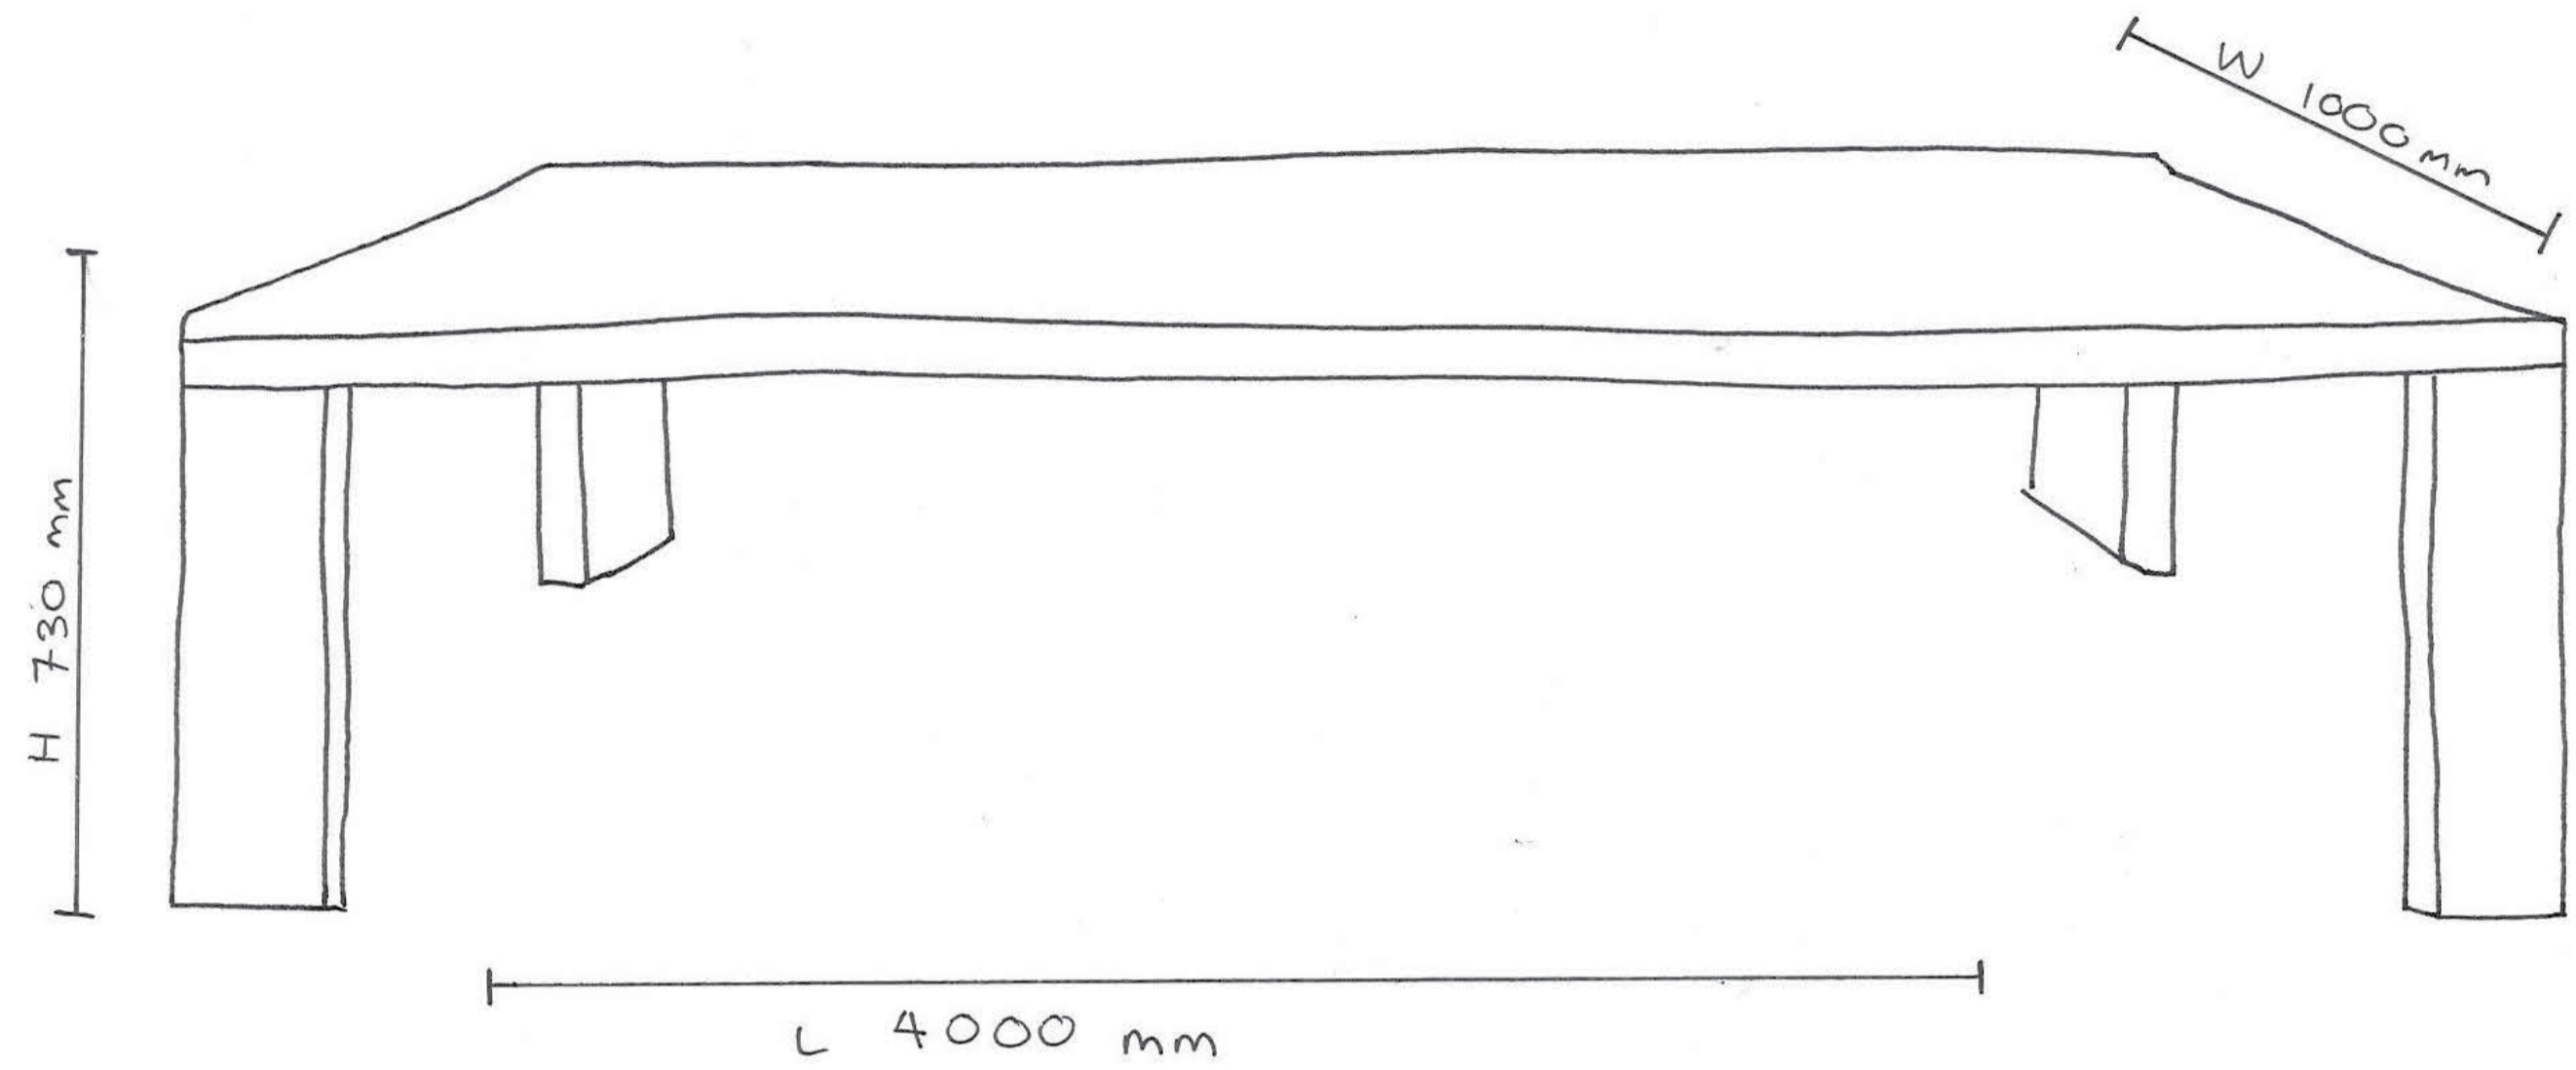

HETA 2 TABLE

Andrew Lowe for Lowe Furniture

SUPPLIER	Lowe Furniture
DESIGNER	Andrew Lowe
PRODUCT	Heta 2 Table
DIMENSIONS	L4000mm x W1000mm x H730mm
FINISH	Oak, Pickled White
QUANTITY	1
DESCRIPTION	New
PRODUCT CODE	HET-REC-L4000-W1000-V
SERIAL NUMBER	91531

RRP inc GST $18,710

30% SAVING OF $5,810

NOW inc GST $12,900