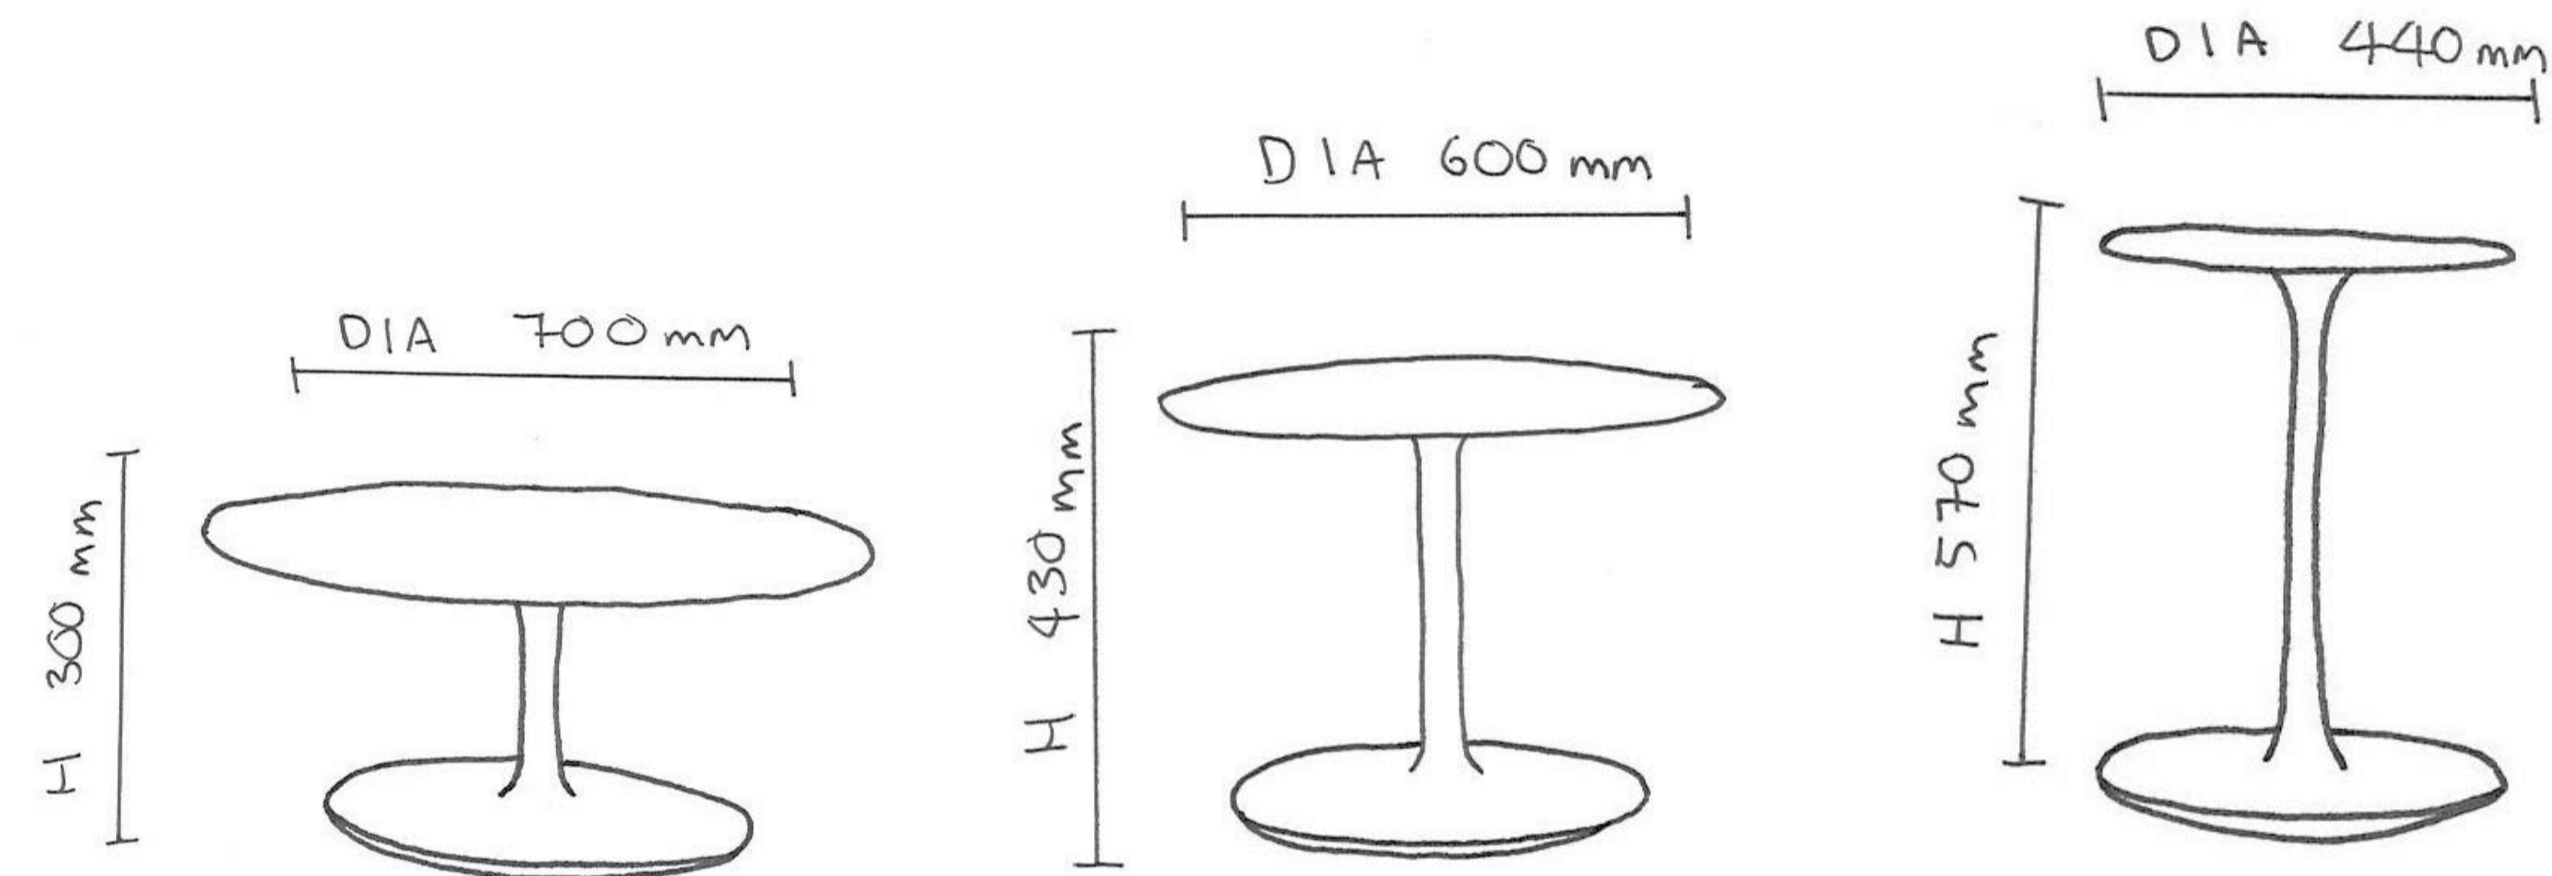

3 FLOW LOW TABLES

Jean Marie Massaud for MDF Italia

SUPPLIER	MDF Italia
DESIGNER	Jean Marie Massaud
PRODUCT	Flow Low Table Set of 3
DIMENSIONS	Dia700mm x H300mm Dia600mm x H430mm Dia440mm x H570mm
FINISH	Top, Matt White Cristalplant Structure, Matt White
QUANTITY	3
DESCRIPTION	New
PRODUCT CODE	F043201-001, F043201-002, F043201-003
SERIAL NUMBER	91312, 91313, 91314

RRP inc GST $6,195
30% SAVING OF $1,895
NOW inc GST $4,300