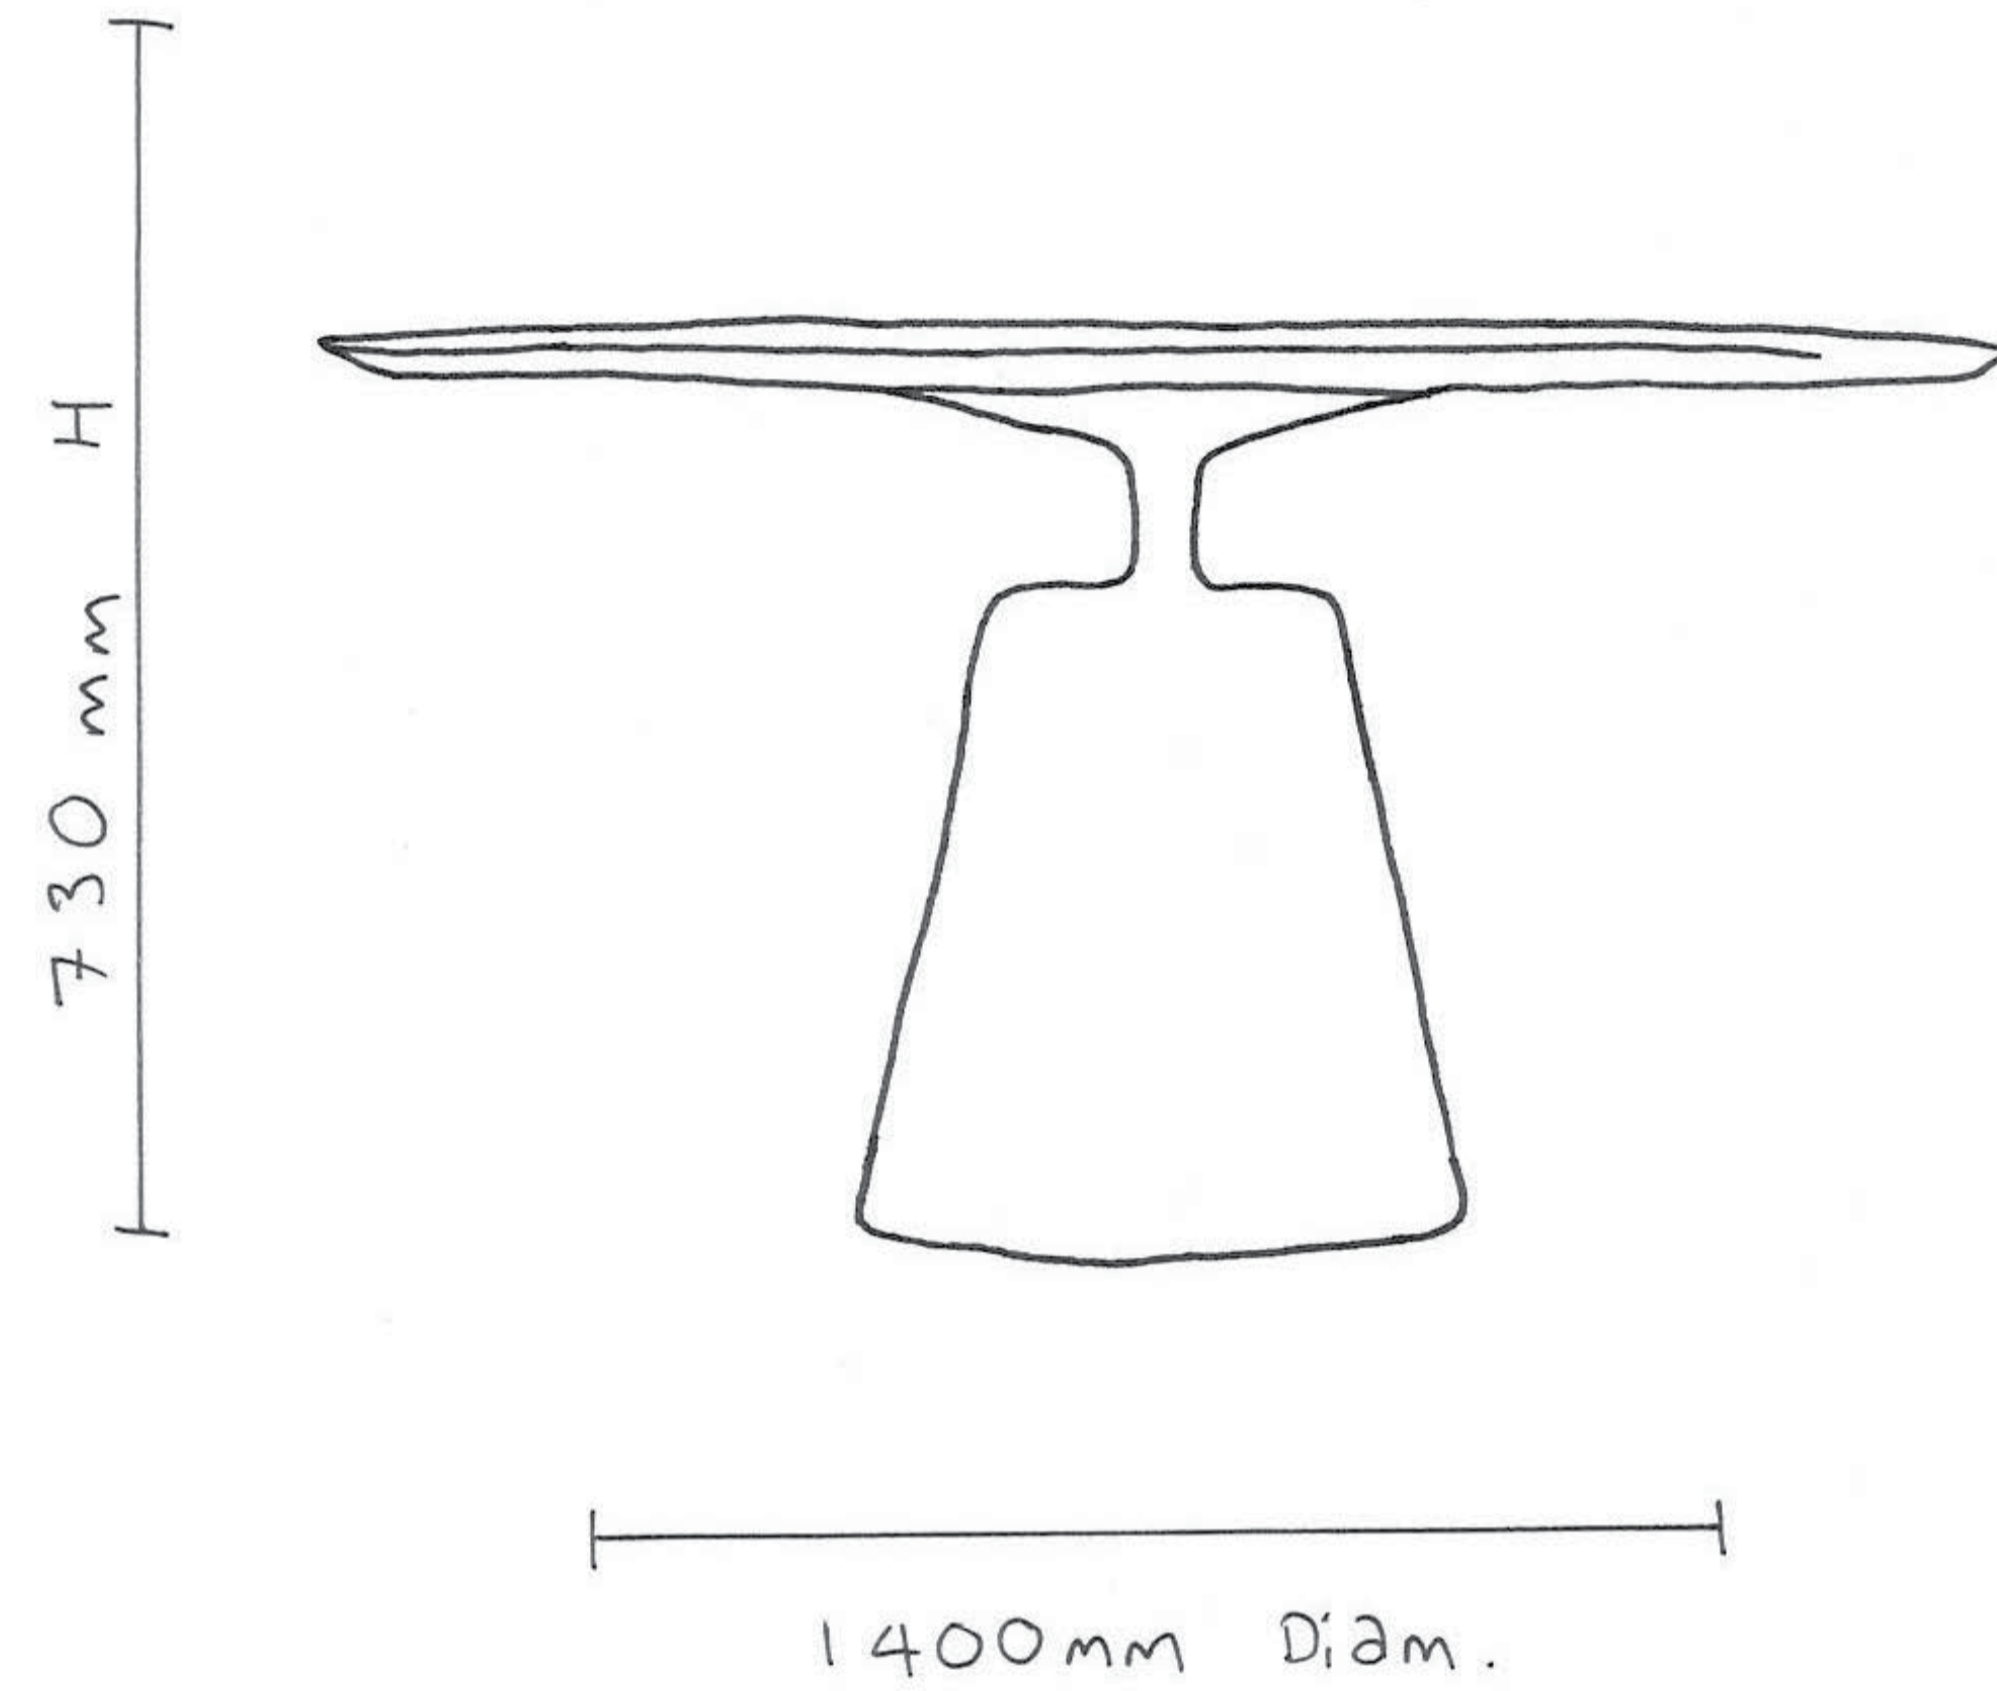

ROCK TABLE

Jean Marie Massaud for MDF Italia

SUPPLIER	MDF Italia
DESIGNER	Jean Marie Massaud
PRODUCT	Rock Table
DIMENSIONS	Dia1400mm x H730mm
FINISH	Natural Cement
QUANTITY	1
DESCRIPTION	New
PRODUCT CODE	F043702-D504-TC
SERIAL NUMBER	91309

RRP inc GST $8,575
30% SAVING OF $2,675
NOW inc GST $5,900