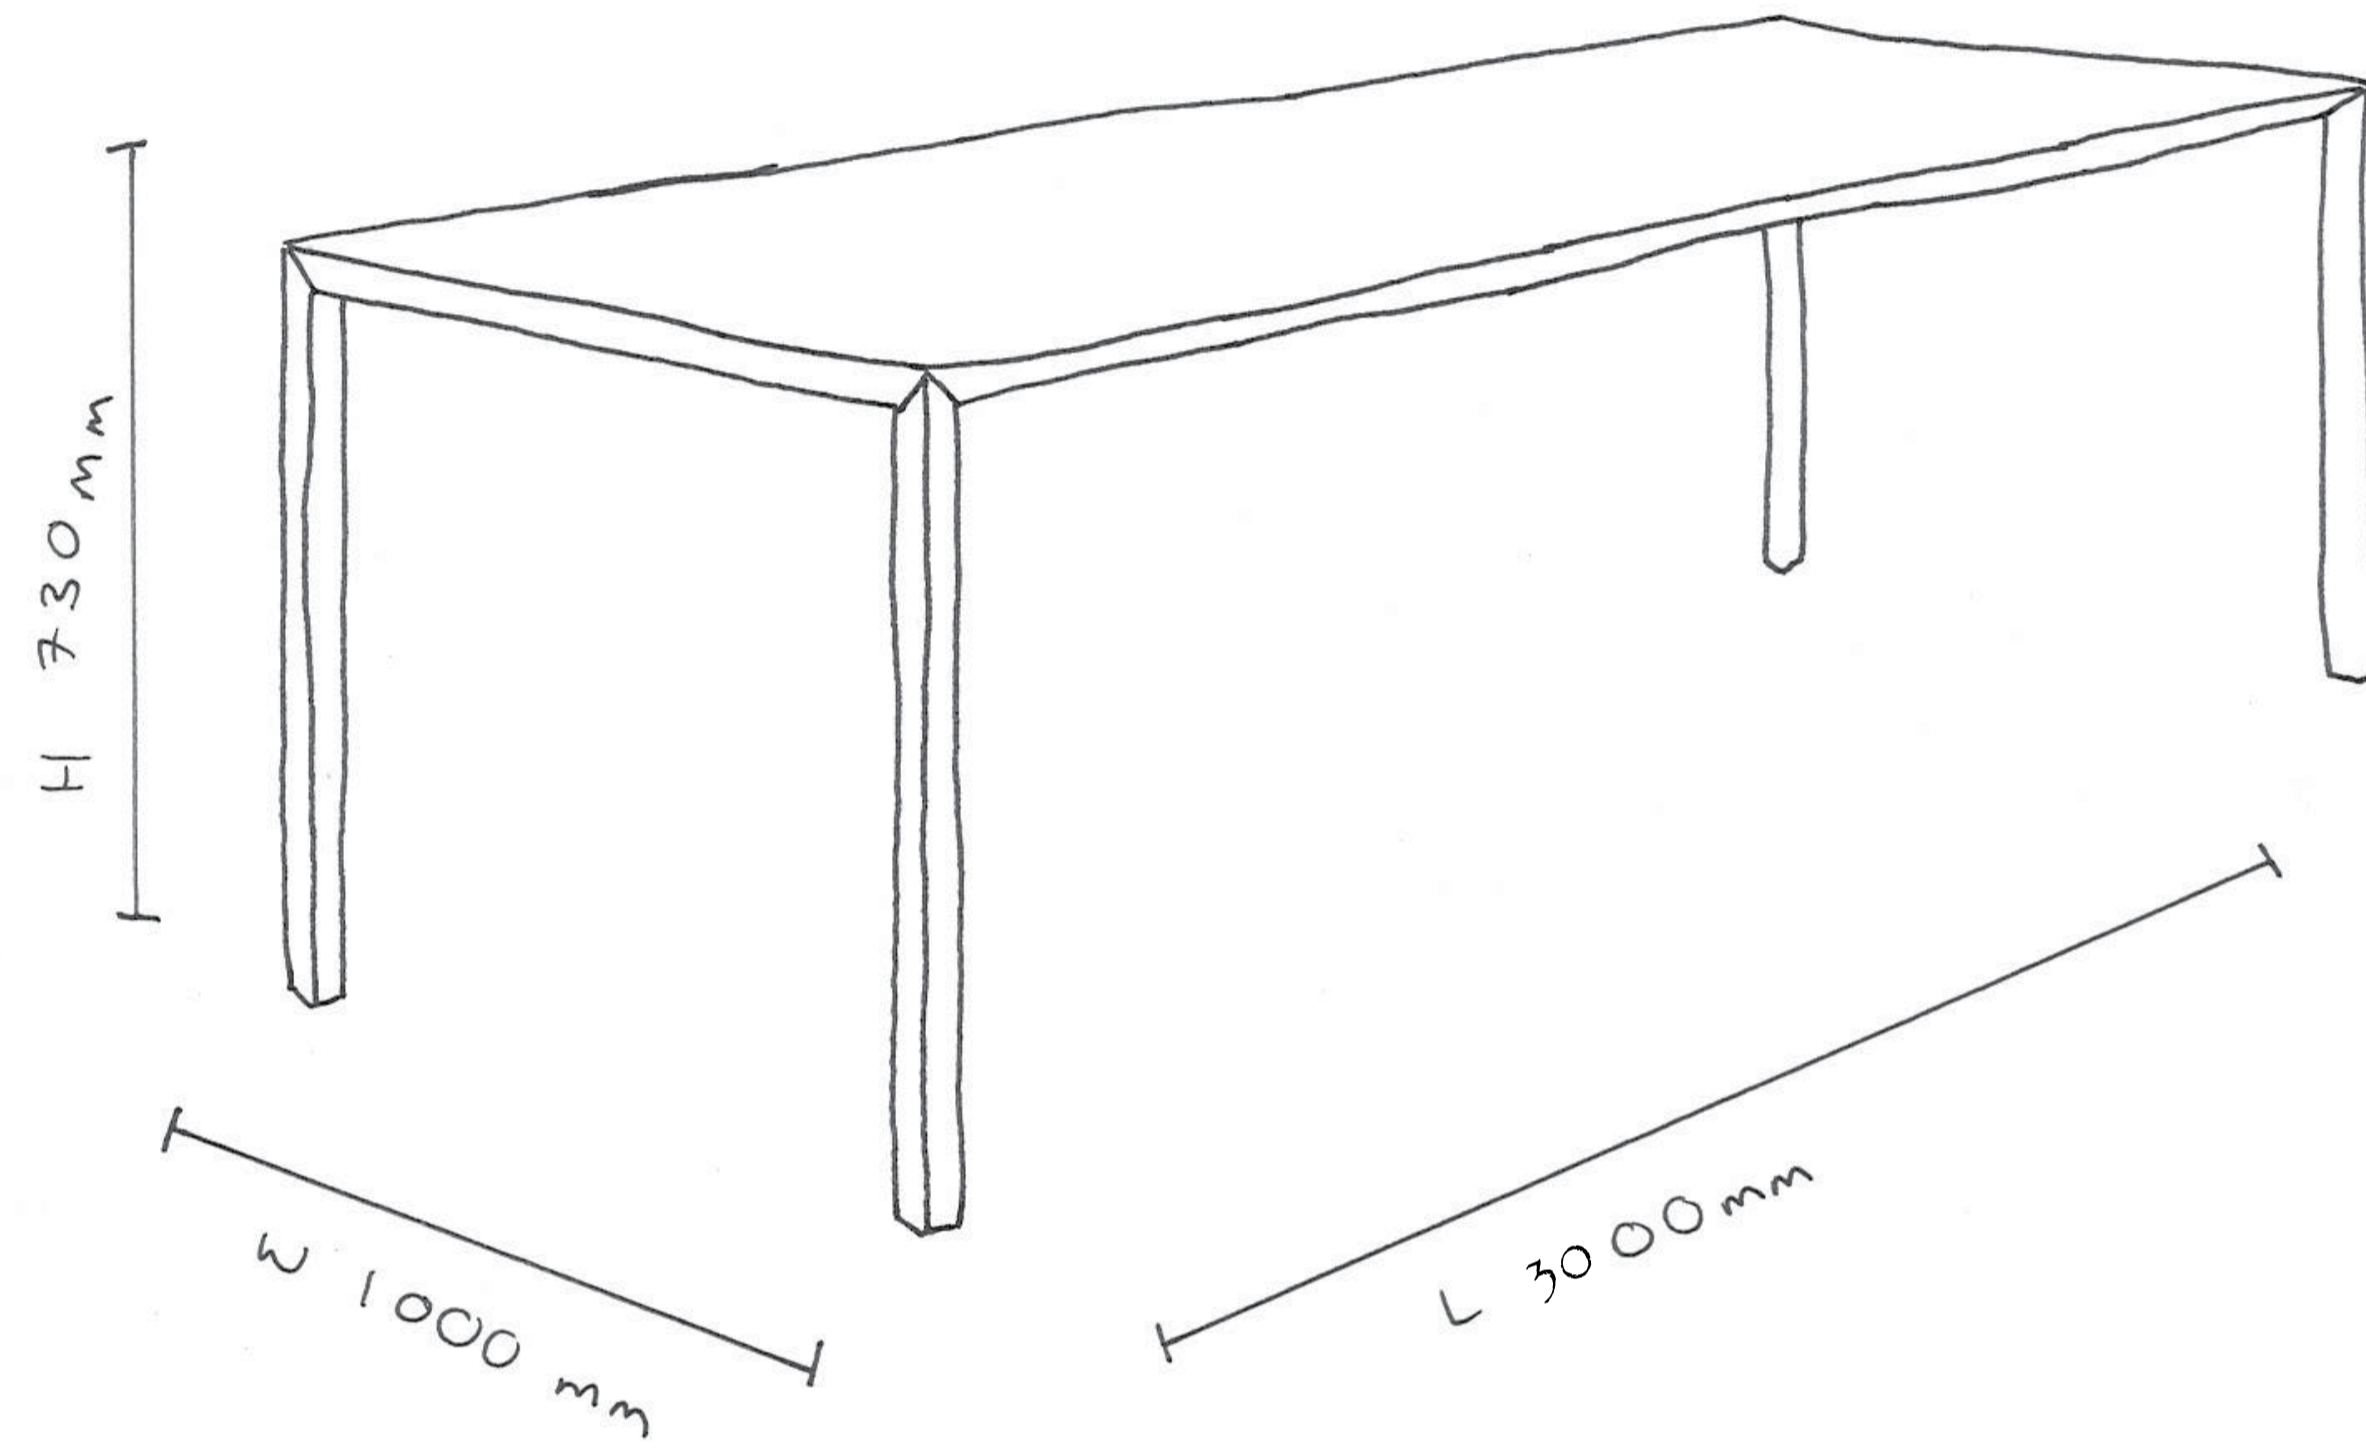

TENSE TABLE

Piergiorgio & Michele Cazzaniga for MDF Italia

SUPPLIER	MDF Italia
DESIGNER	Piergiorgio & Michele Cazzaniga
PRODUCT	Tense Table
DIMENSIONS	L3000mm x W1000mm x H730mm
FINISH	White
QUANTITY	1
DESCRIPTION	New
PRODUCT CODE	F042501-D068
SERIAL NUMBER	91311

RRP inc GST $9,890

30% SAVING OF $2,990

NOW inc GST $6,900