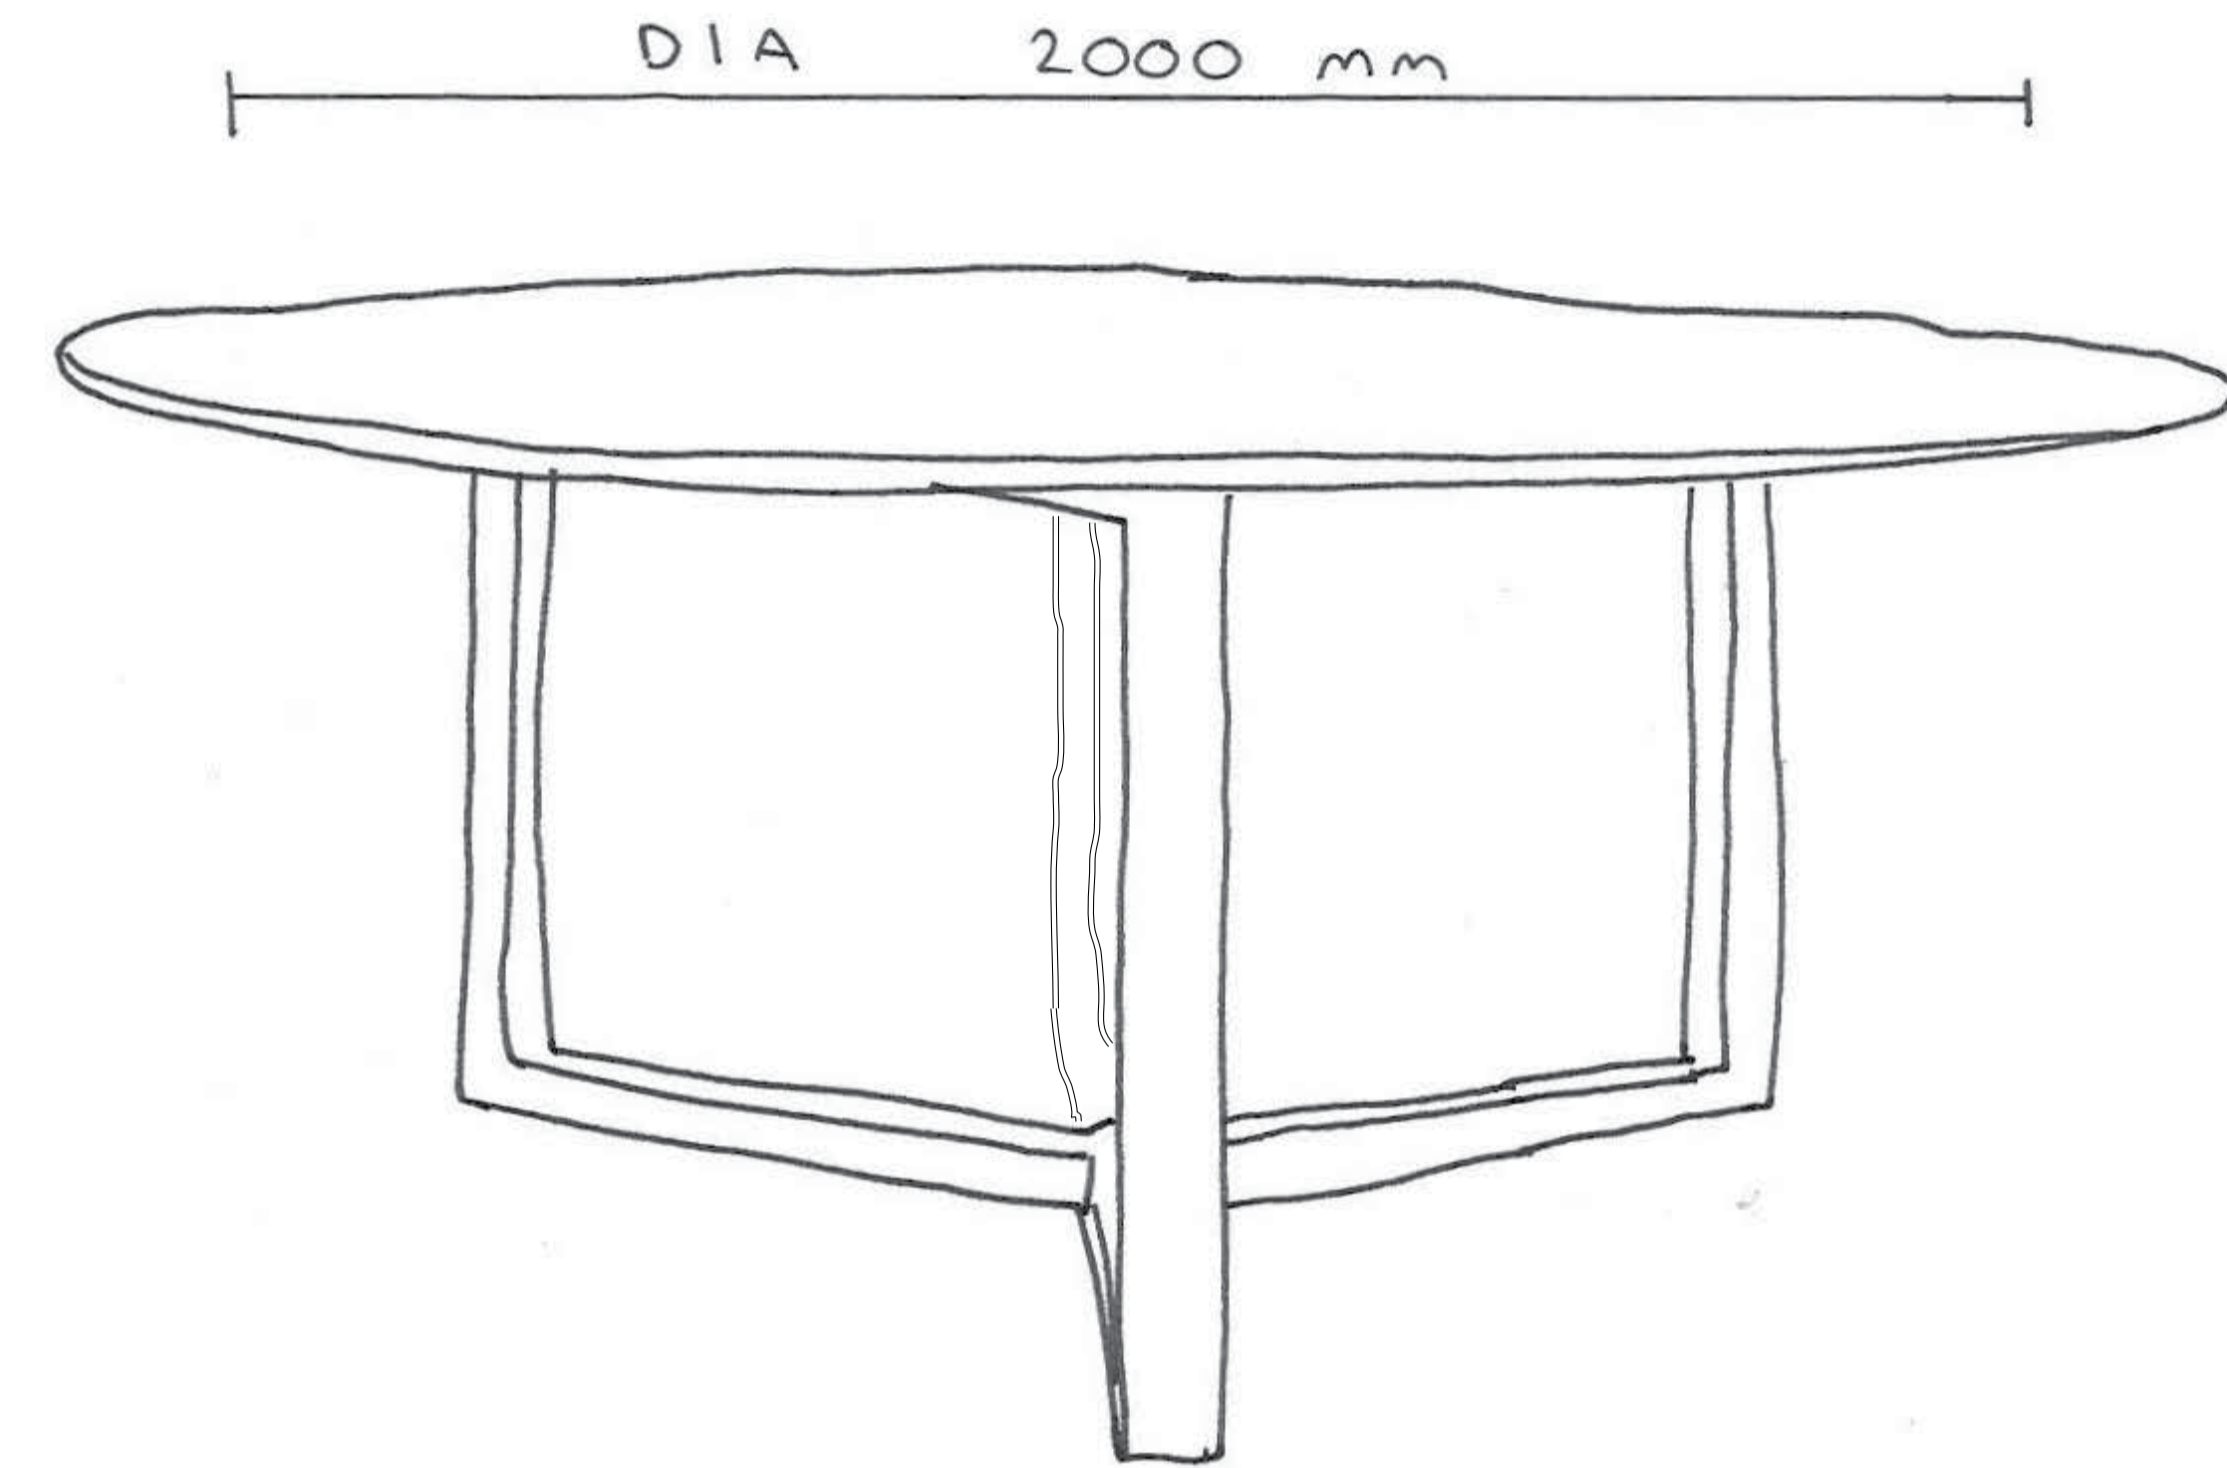

ATTICUS STARBURST TABLE

Andrew Lowe for Lowe Furniture

SUPPLIER	Lowe Furniture
DESIGNER	Andrew Lowe
PRODUCT	Atticus Table
DIMENSIONS	Dia2000mm x H730mm
FINISH	Oak Chestnut 1
QUANTITY	1
DESCRIPTION	New
PRODUCT CODE	ATTSTAR-ROU-D2000-V
SERIAL NUMBER	91530

RRP inc GST $20,490

30% SAVING OF $6,190

NOW inc GST $14,300