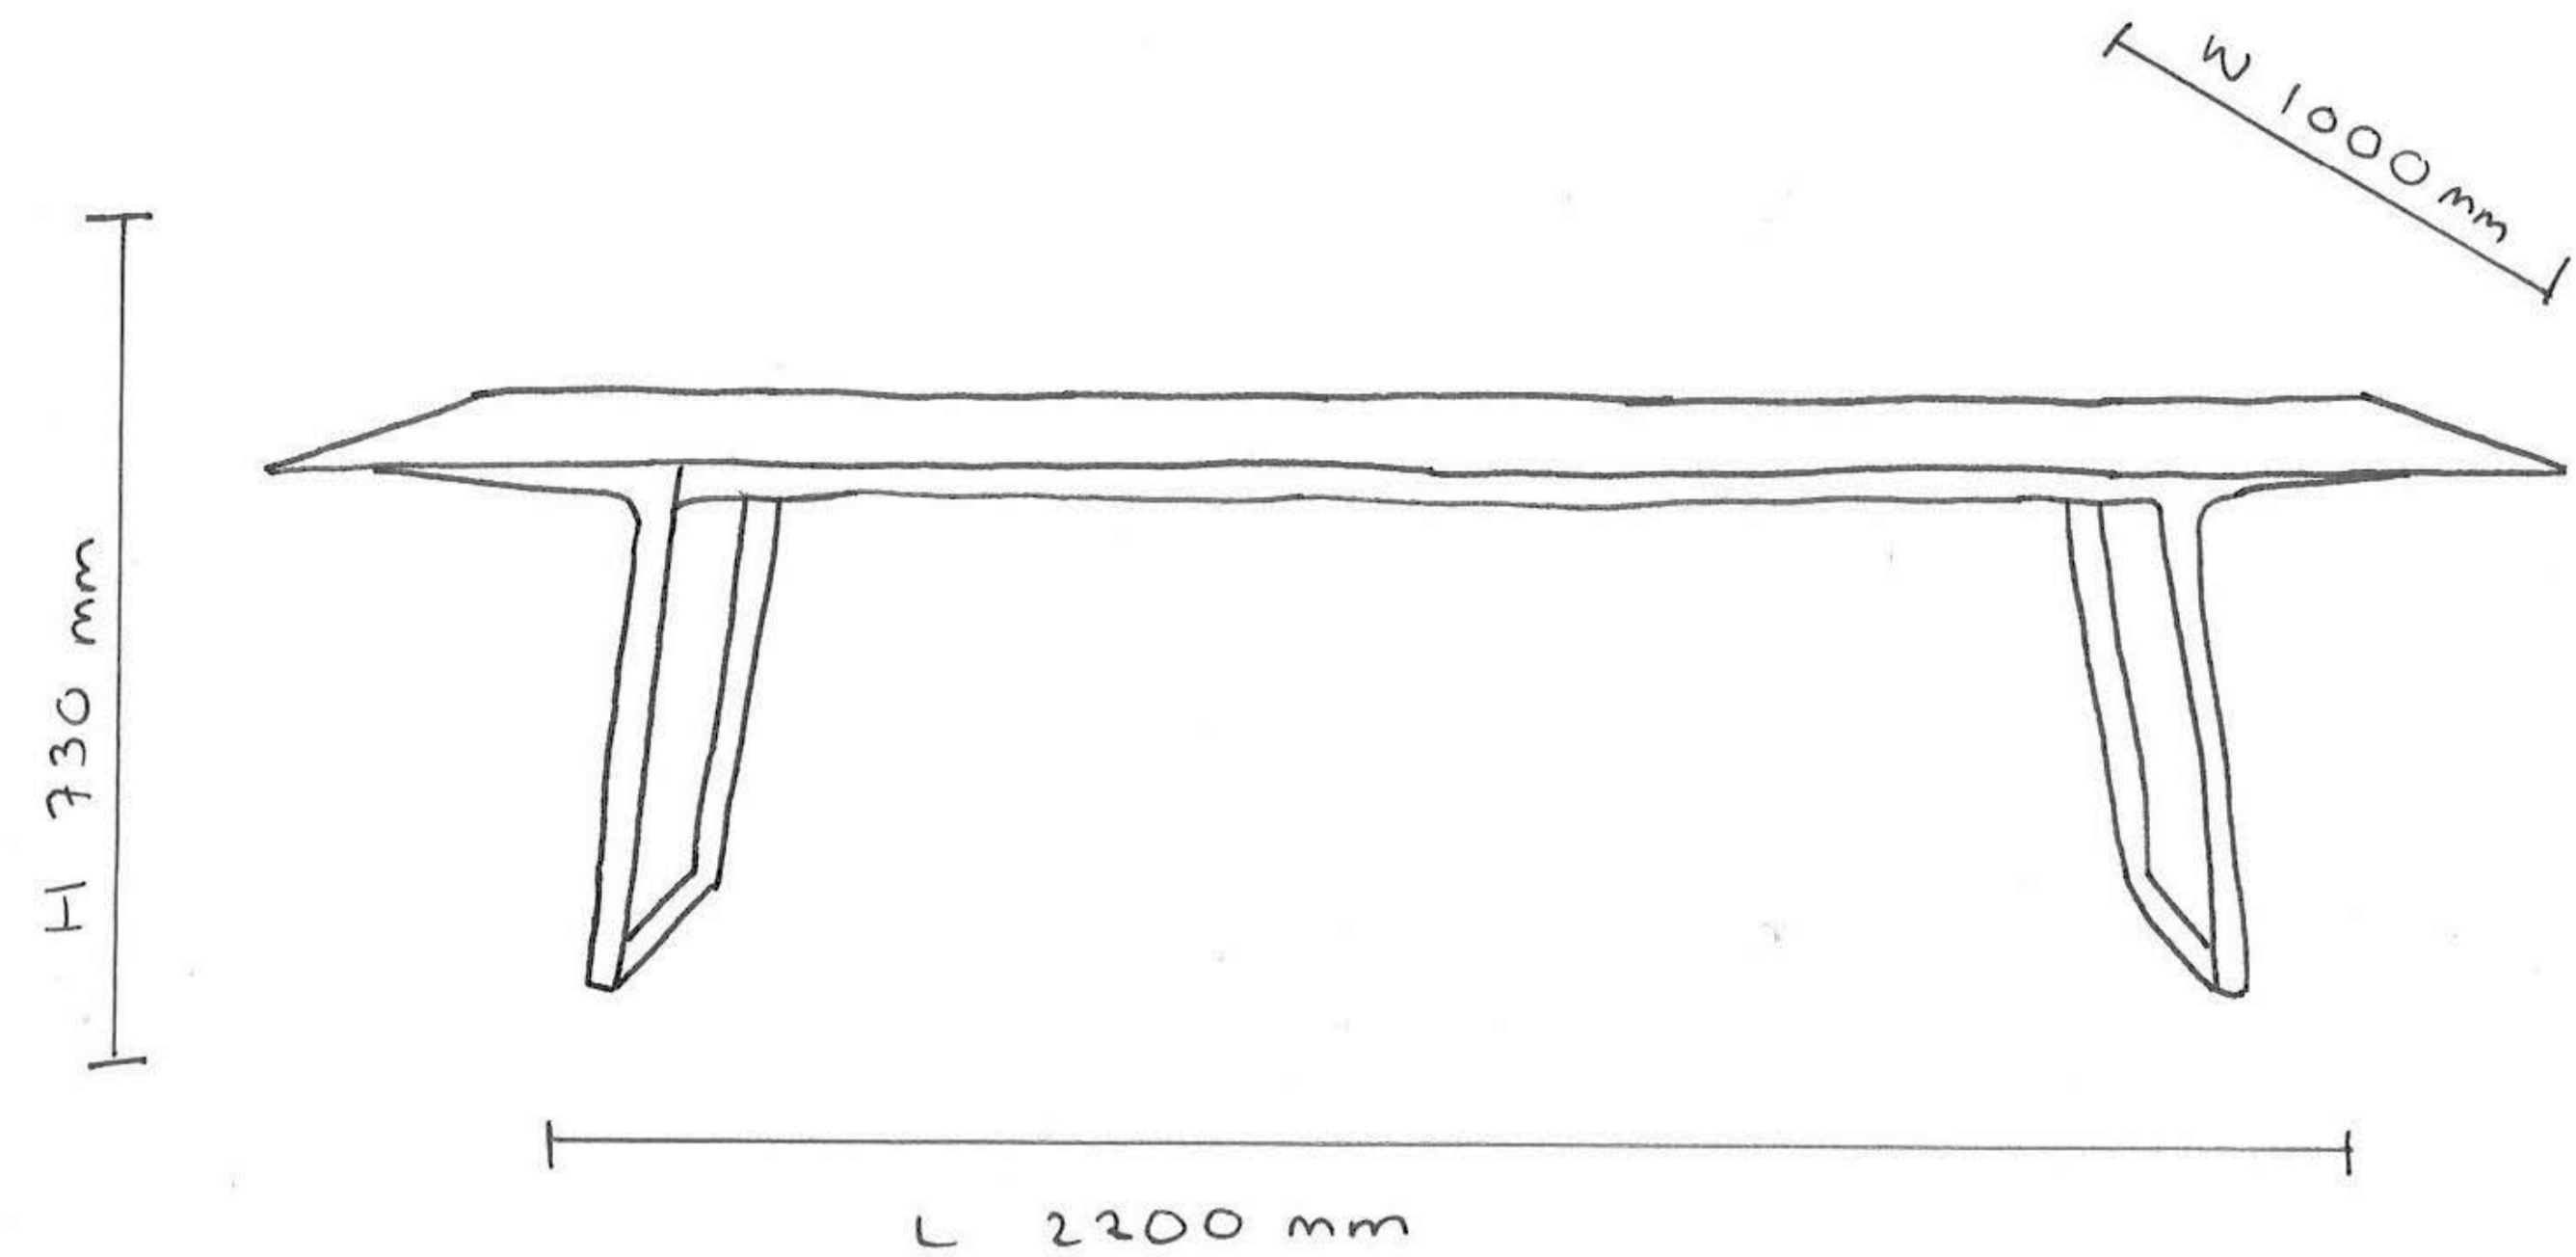

AXY TABLE EXTENSION

Claudio Bellini for MDF Italia

SUPPLIER	MDF Italia
DESIGNER	Claudio Bellini
PRODUCT	Axy Table Extension
DIMENSIONS	L2200mm x W1000mm x H730mm
FINISH	Fenix Black Top, Black Base
QUANTITY	1
DESCRIPTION	New
PRODUCT CODE	F045004-D064-FLSA-TMF
SERIAL NUMBER	91367

RRP inc GST $12,940

30% SAVING OF $4,090

NOW inc GST $8,850