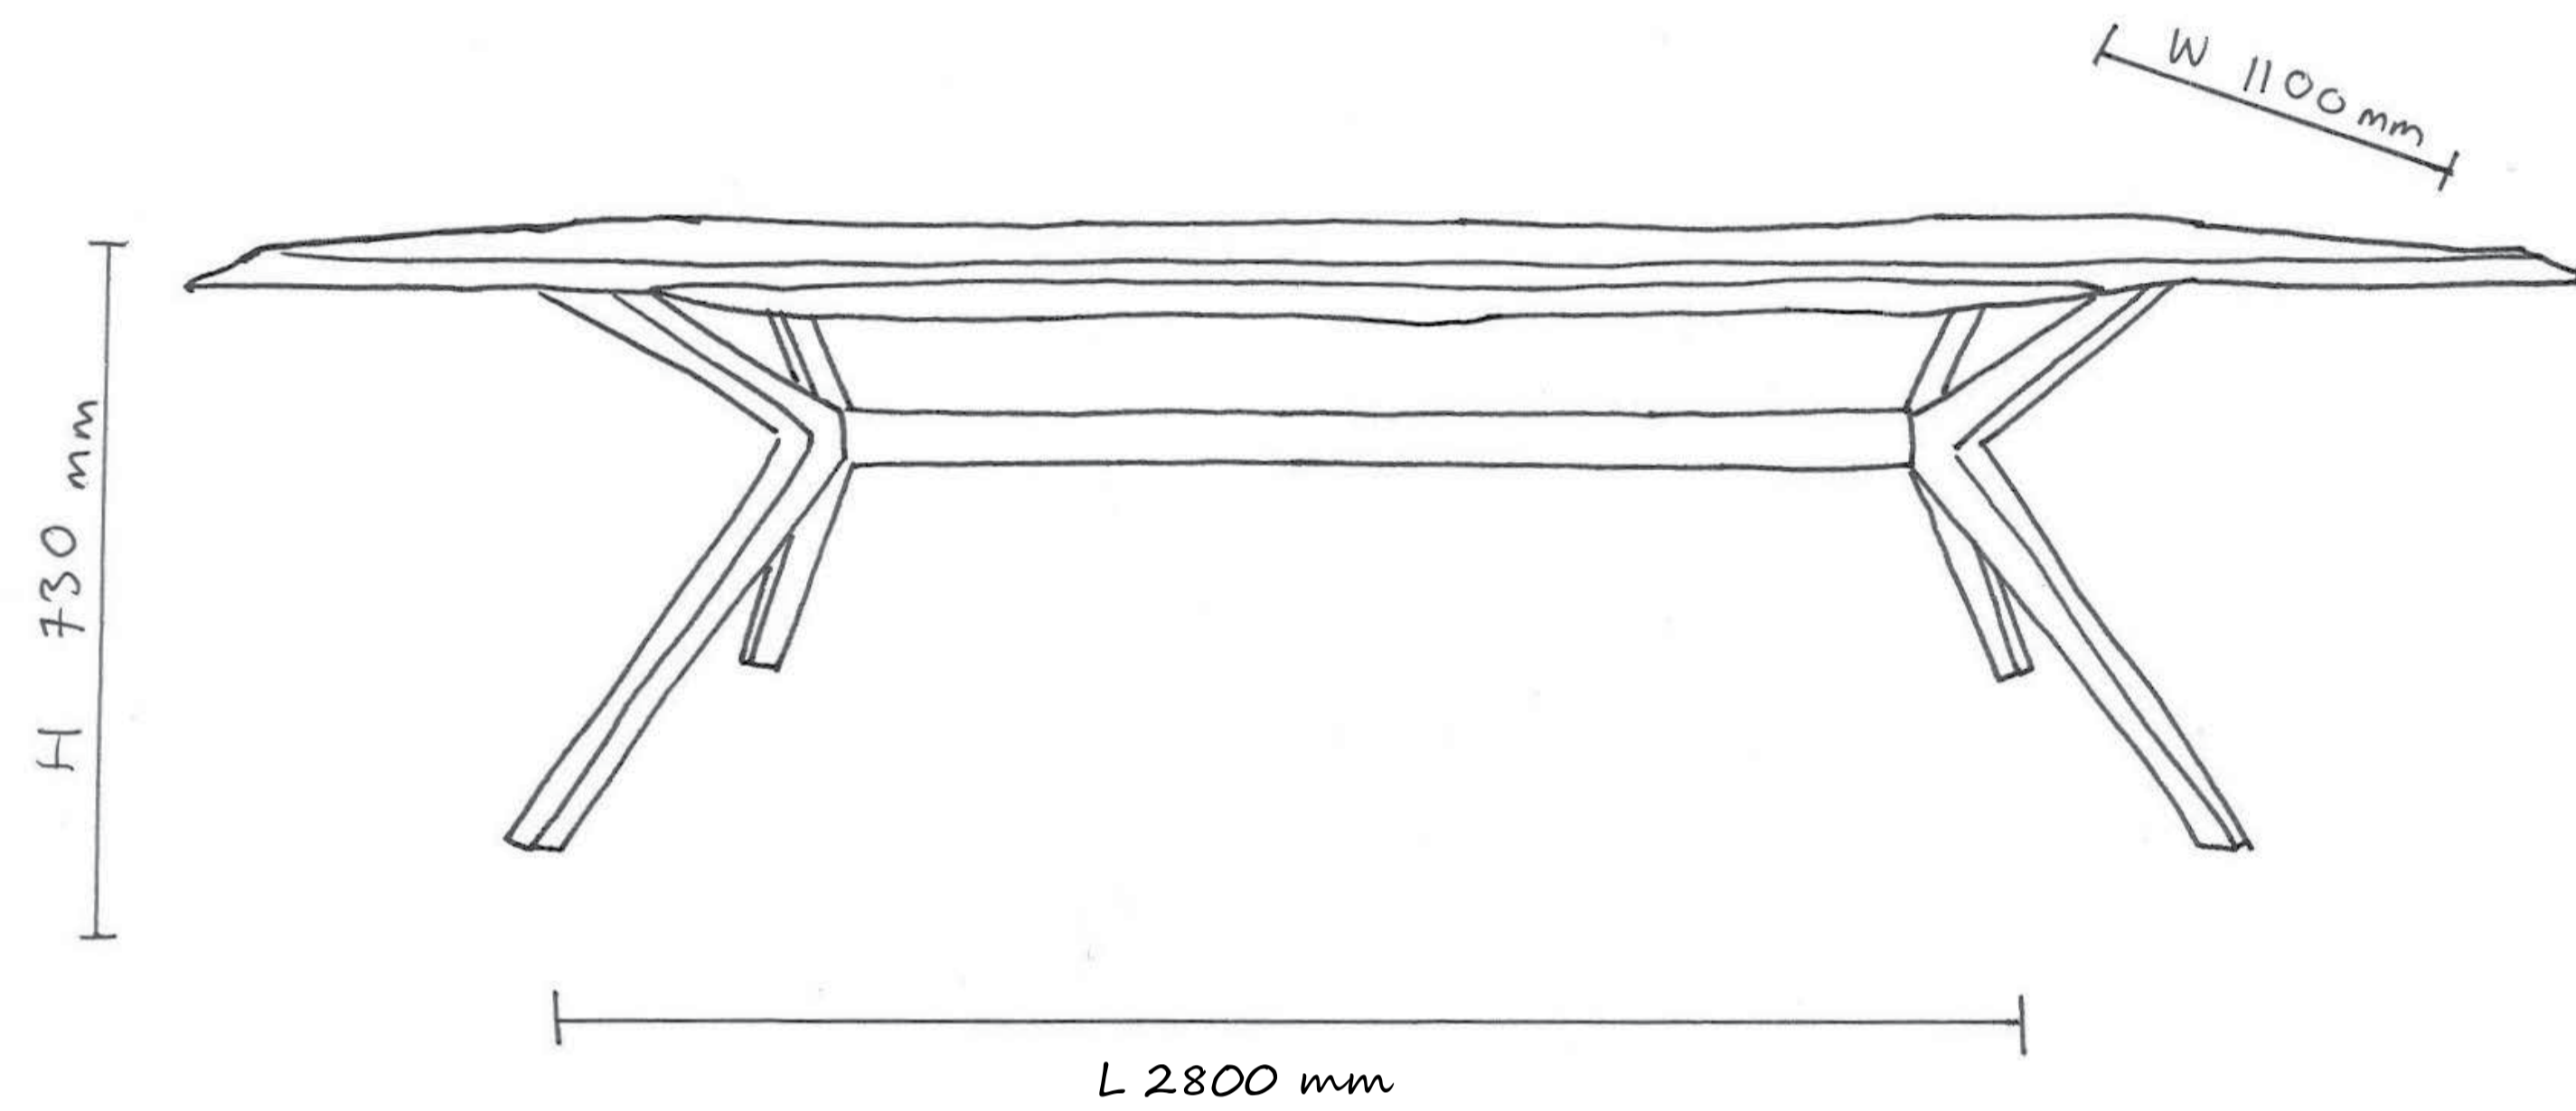

SHIMA TABLE

Andrew Lowe for Lowe Furniture

SUPPLIER	Lowe Furniture
DESIGNER	Andrew Lowe
PRODUCT	Shima Table
DIMENSIONS	L2800mm x W1100mm x H730mm
FINISH	Walnut Light Limed
QUANTITY	1
DESCRIPTION	New
PRODUCT CODE	SHI-REC-L2800-W1100
SERIAL NUMBER	91535

RRP inc GST $16,140

30% SAVING OF $5,240

NOW inc GST $10,900