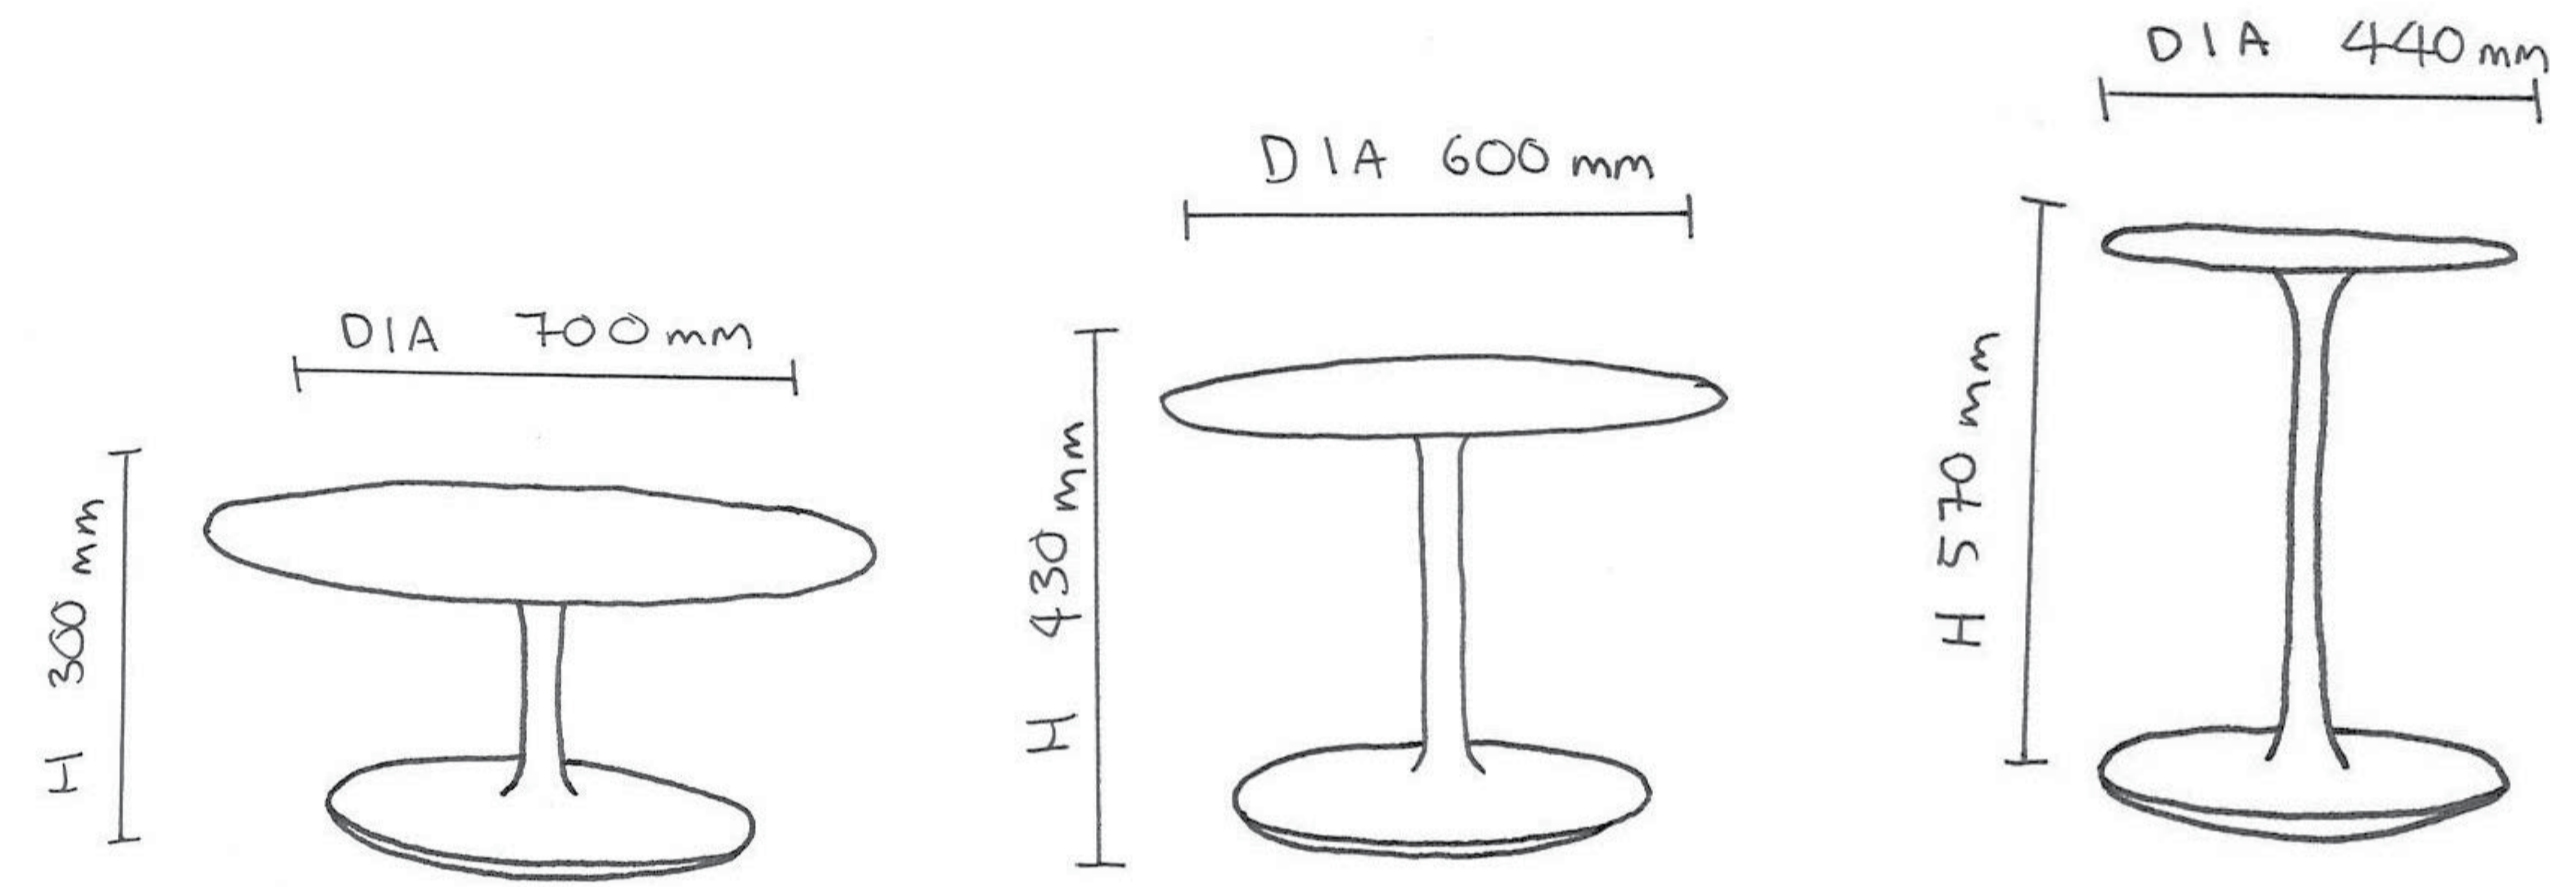

# 3 FLOW LOW TABLES

Jean Marie Massaud for MDF Italia

SUPPLIER	MDF Italia
DESIGNER	Jean Marie Massaud
PRODUCT	Flow Low Table Set of 3
DIMENSIONS	Dia700mm x H300mm Dia600mm x H430mm Dia440mm x H570mm
FINISH	Top, Gloss Black Ceramilux Structure, Gloss Black
QUANTITY	3
DESCRIPTION	New
PRODUCT CODE	F043201-004, F043201-005, F043201-006
SERIAL NUMBER	91315, 91316, 91317