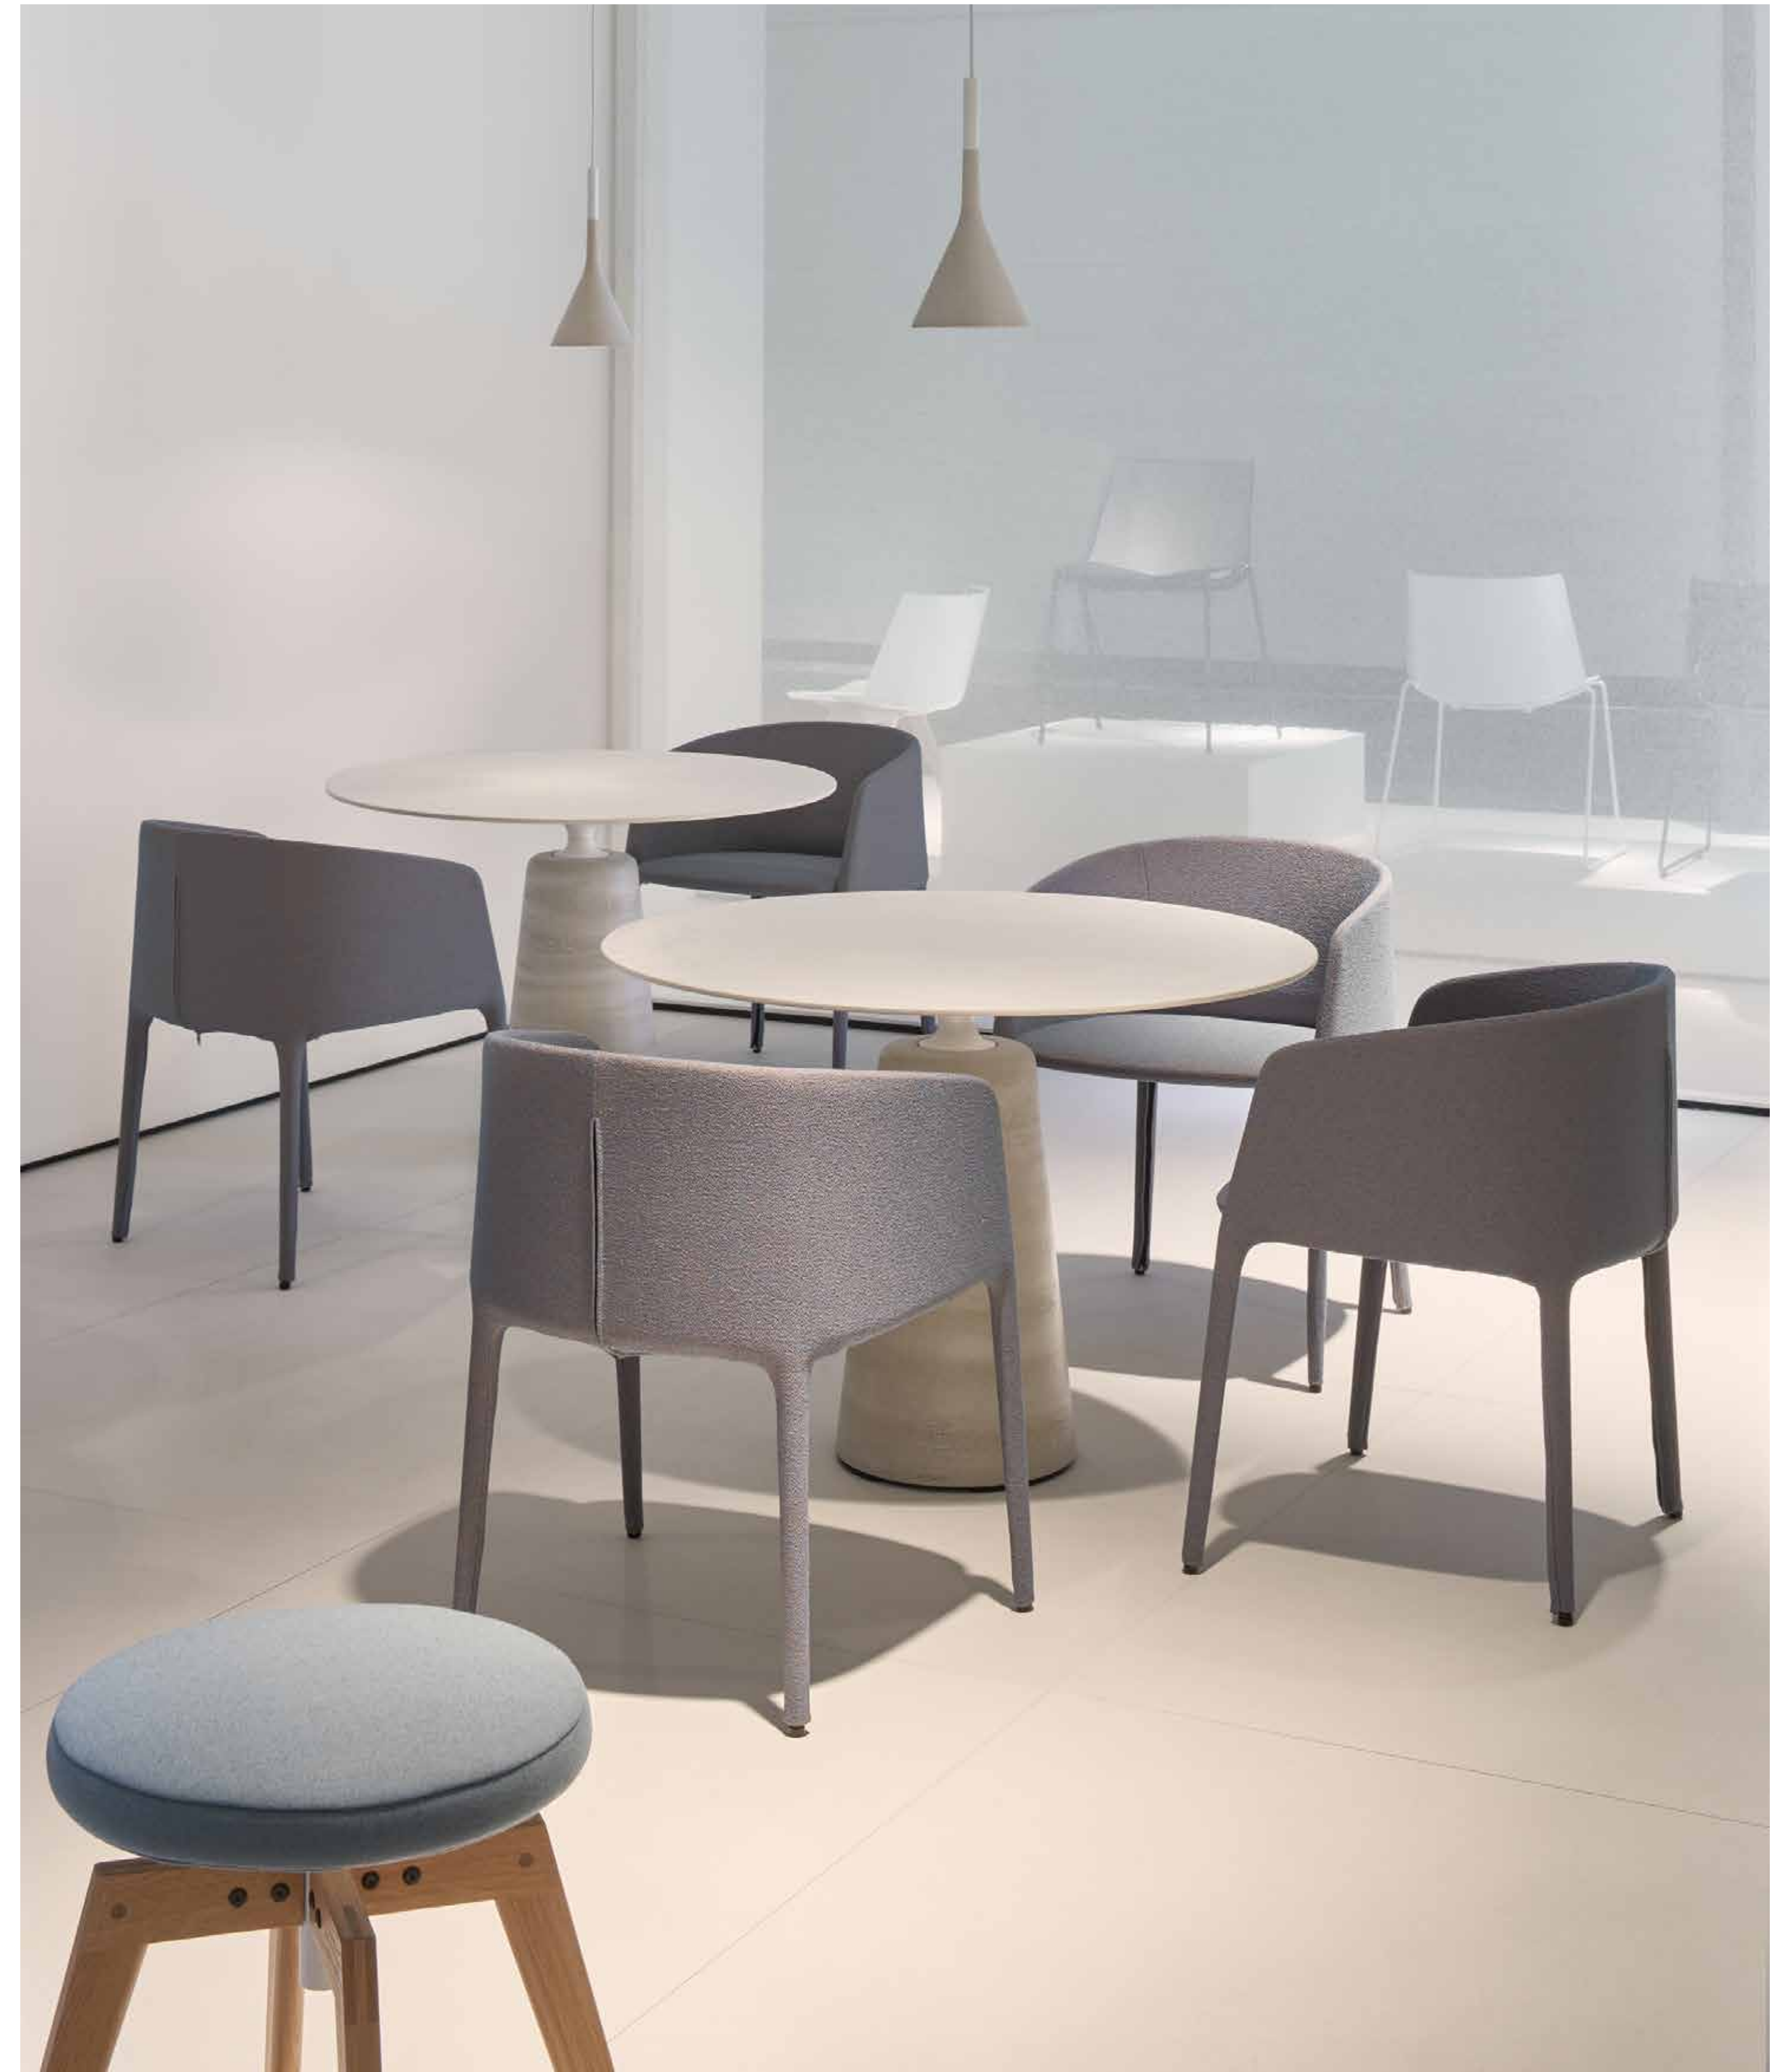

6 ACHILLE CHAIR WITH ARMS

Jean Marie Massaud for MDF Italia

Live with what you love | Hub One day purchase opportunity