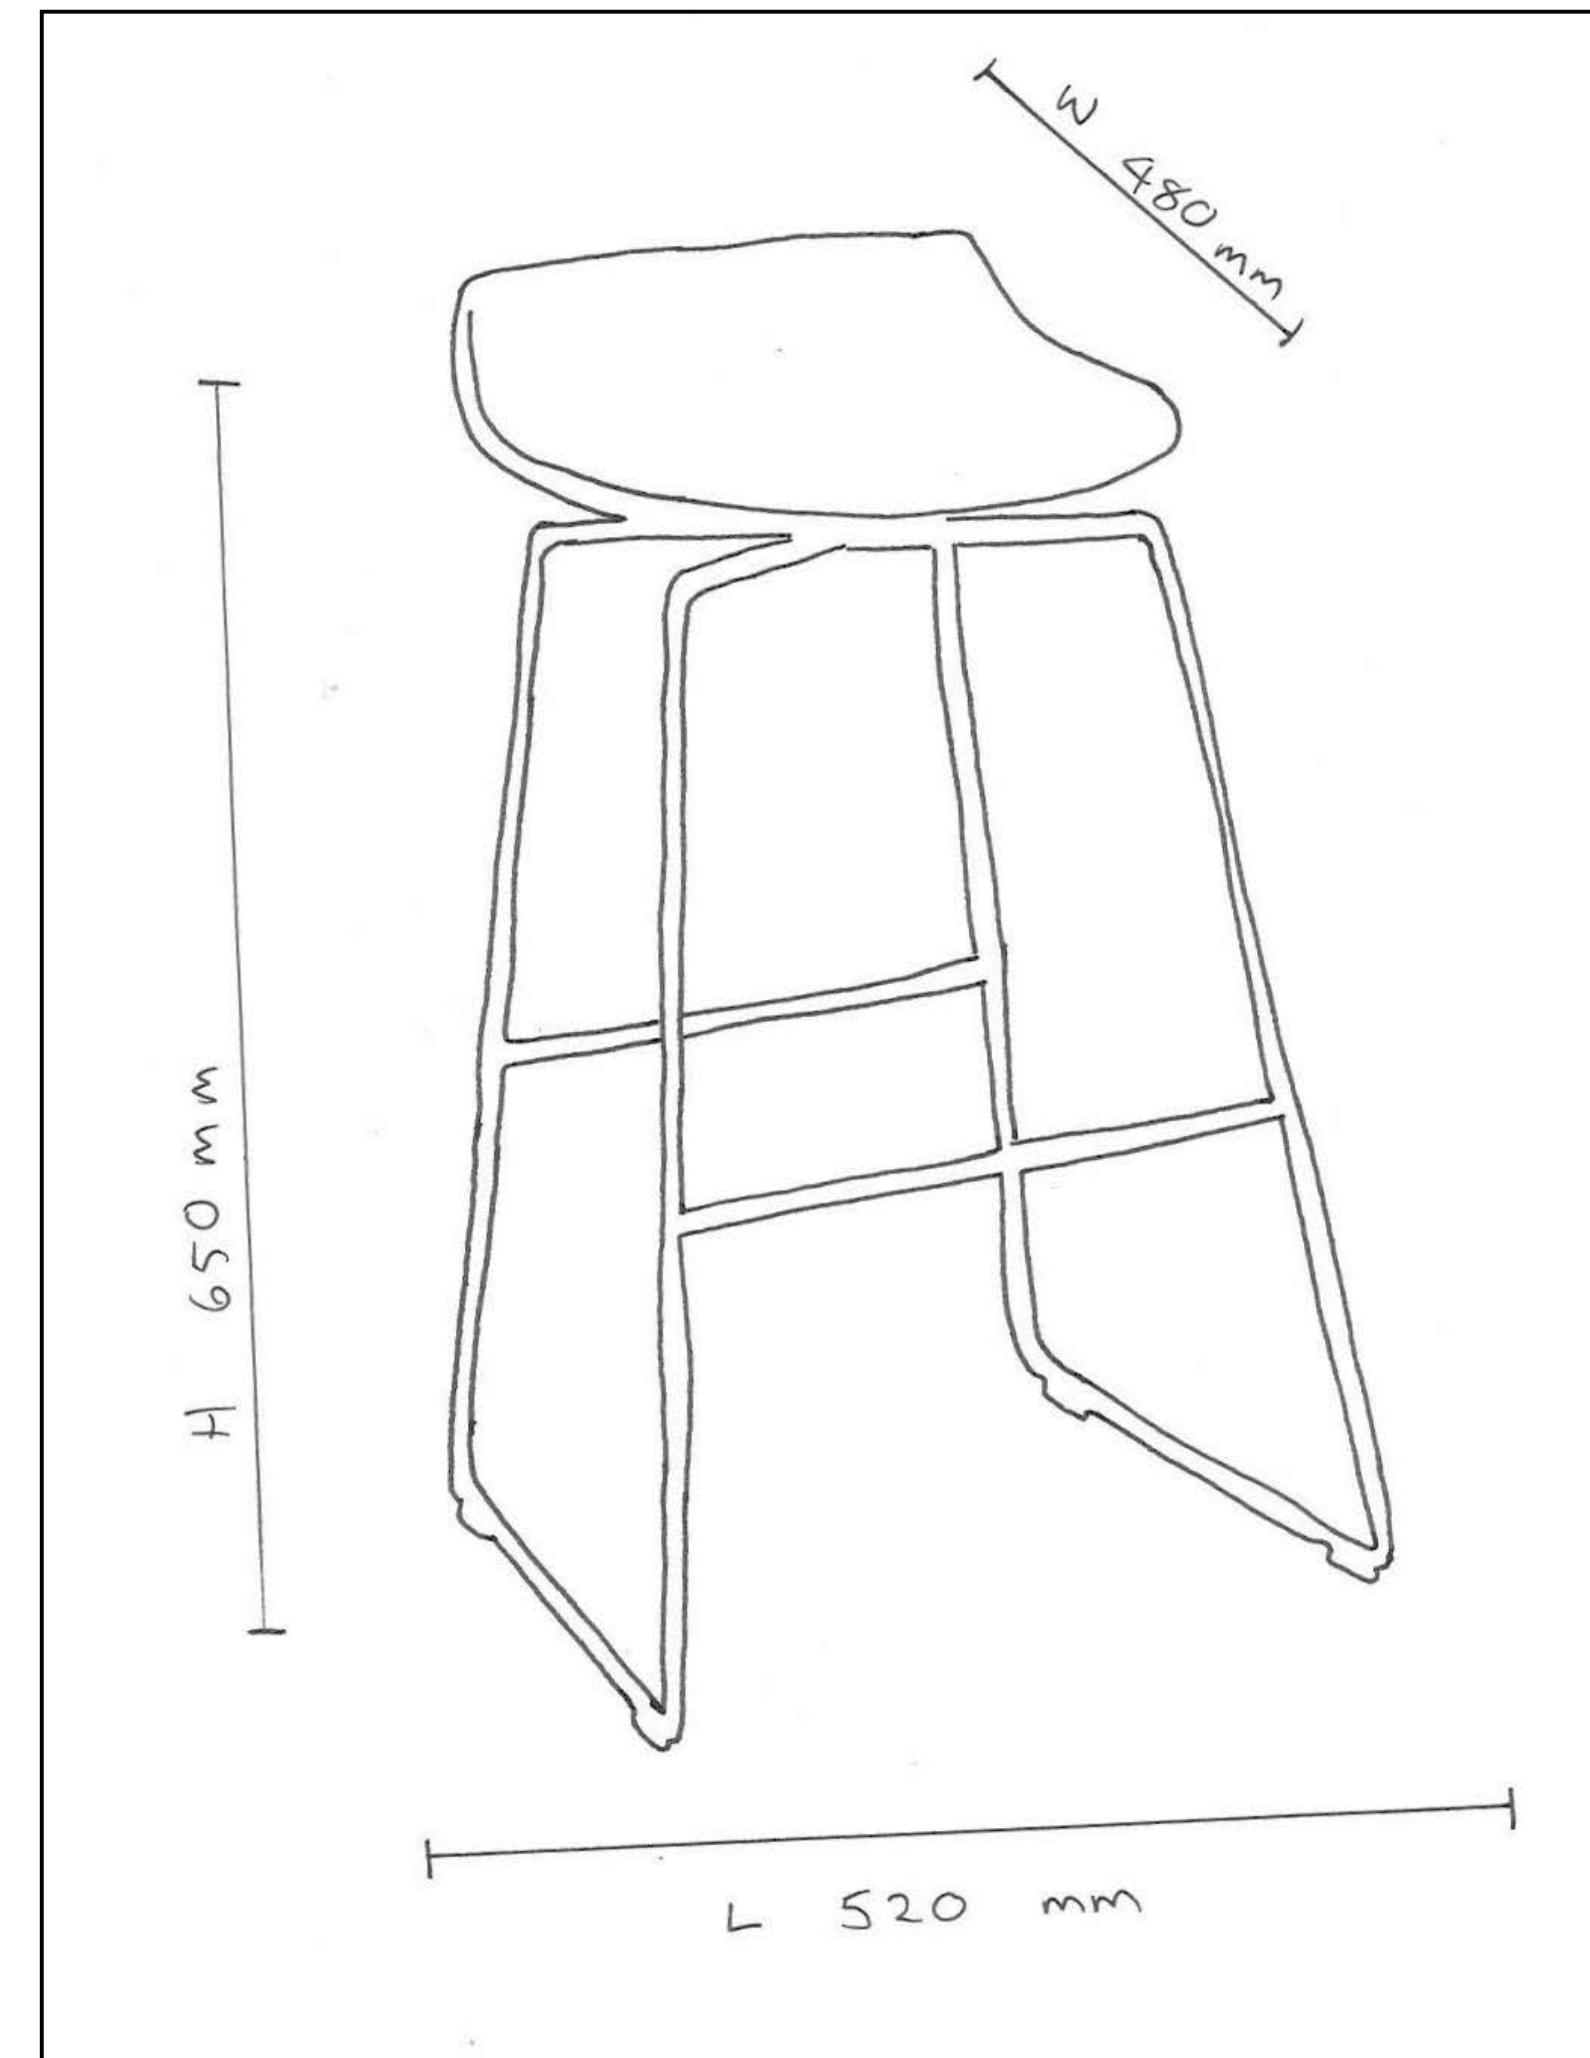

3 FLOW SLED STOOLS

Jean Marie Massaud for MDF Italia

SUPPLIER	MDF Italia
PRODUCT	Flow Sled Base Stool Set of 3
DESIGNER	Jean Marie Massaud
DIMENSIONS	L520mm x W480mm x H650mm
FINISH	Shell Black, Frame Graphite Grey
QUANTITY	Set of 3
DESCRIPTION	New
PRODUCT CODE	F056101-H065-SP
SERIAL NUMBER	91357, 91358, 91359

RRP inc GST $2,850

30% SAVING OF $950

NOW inc GST $1,900