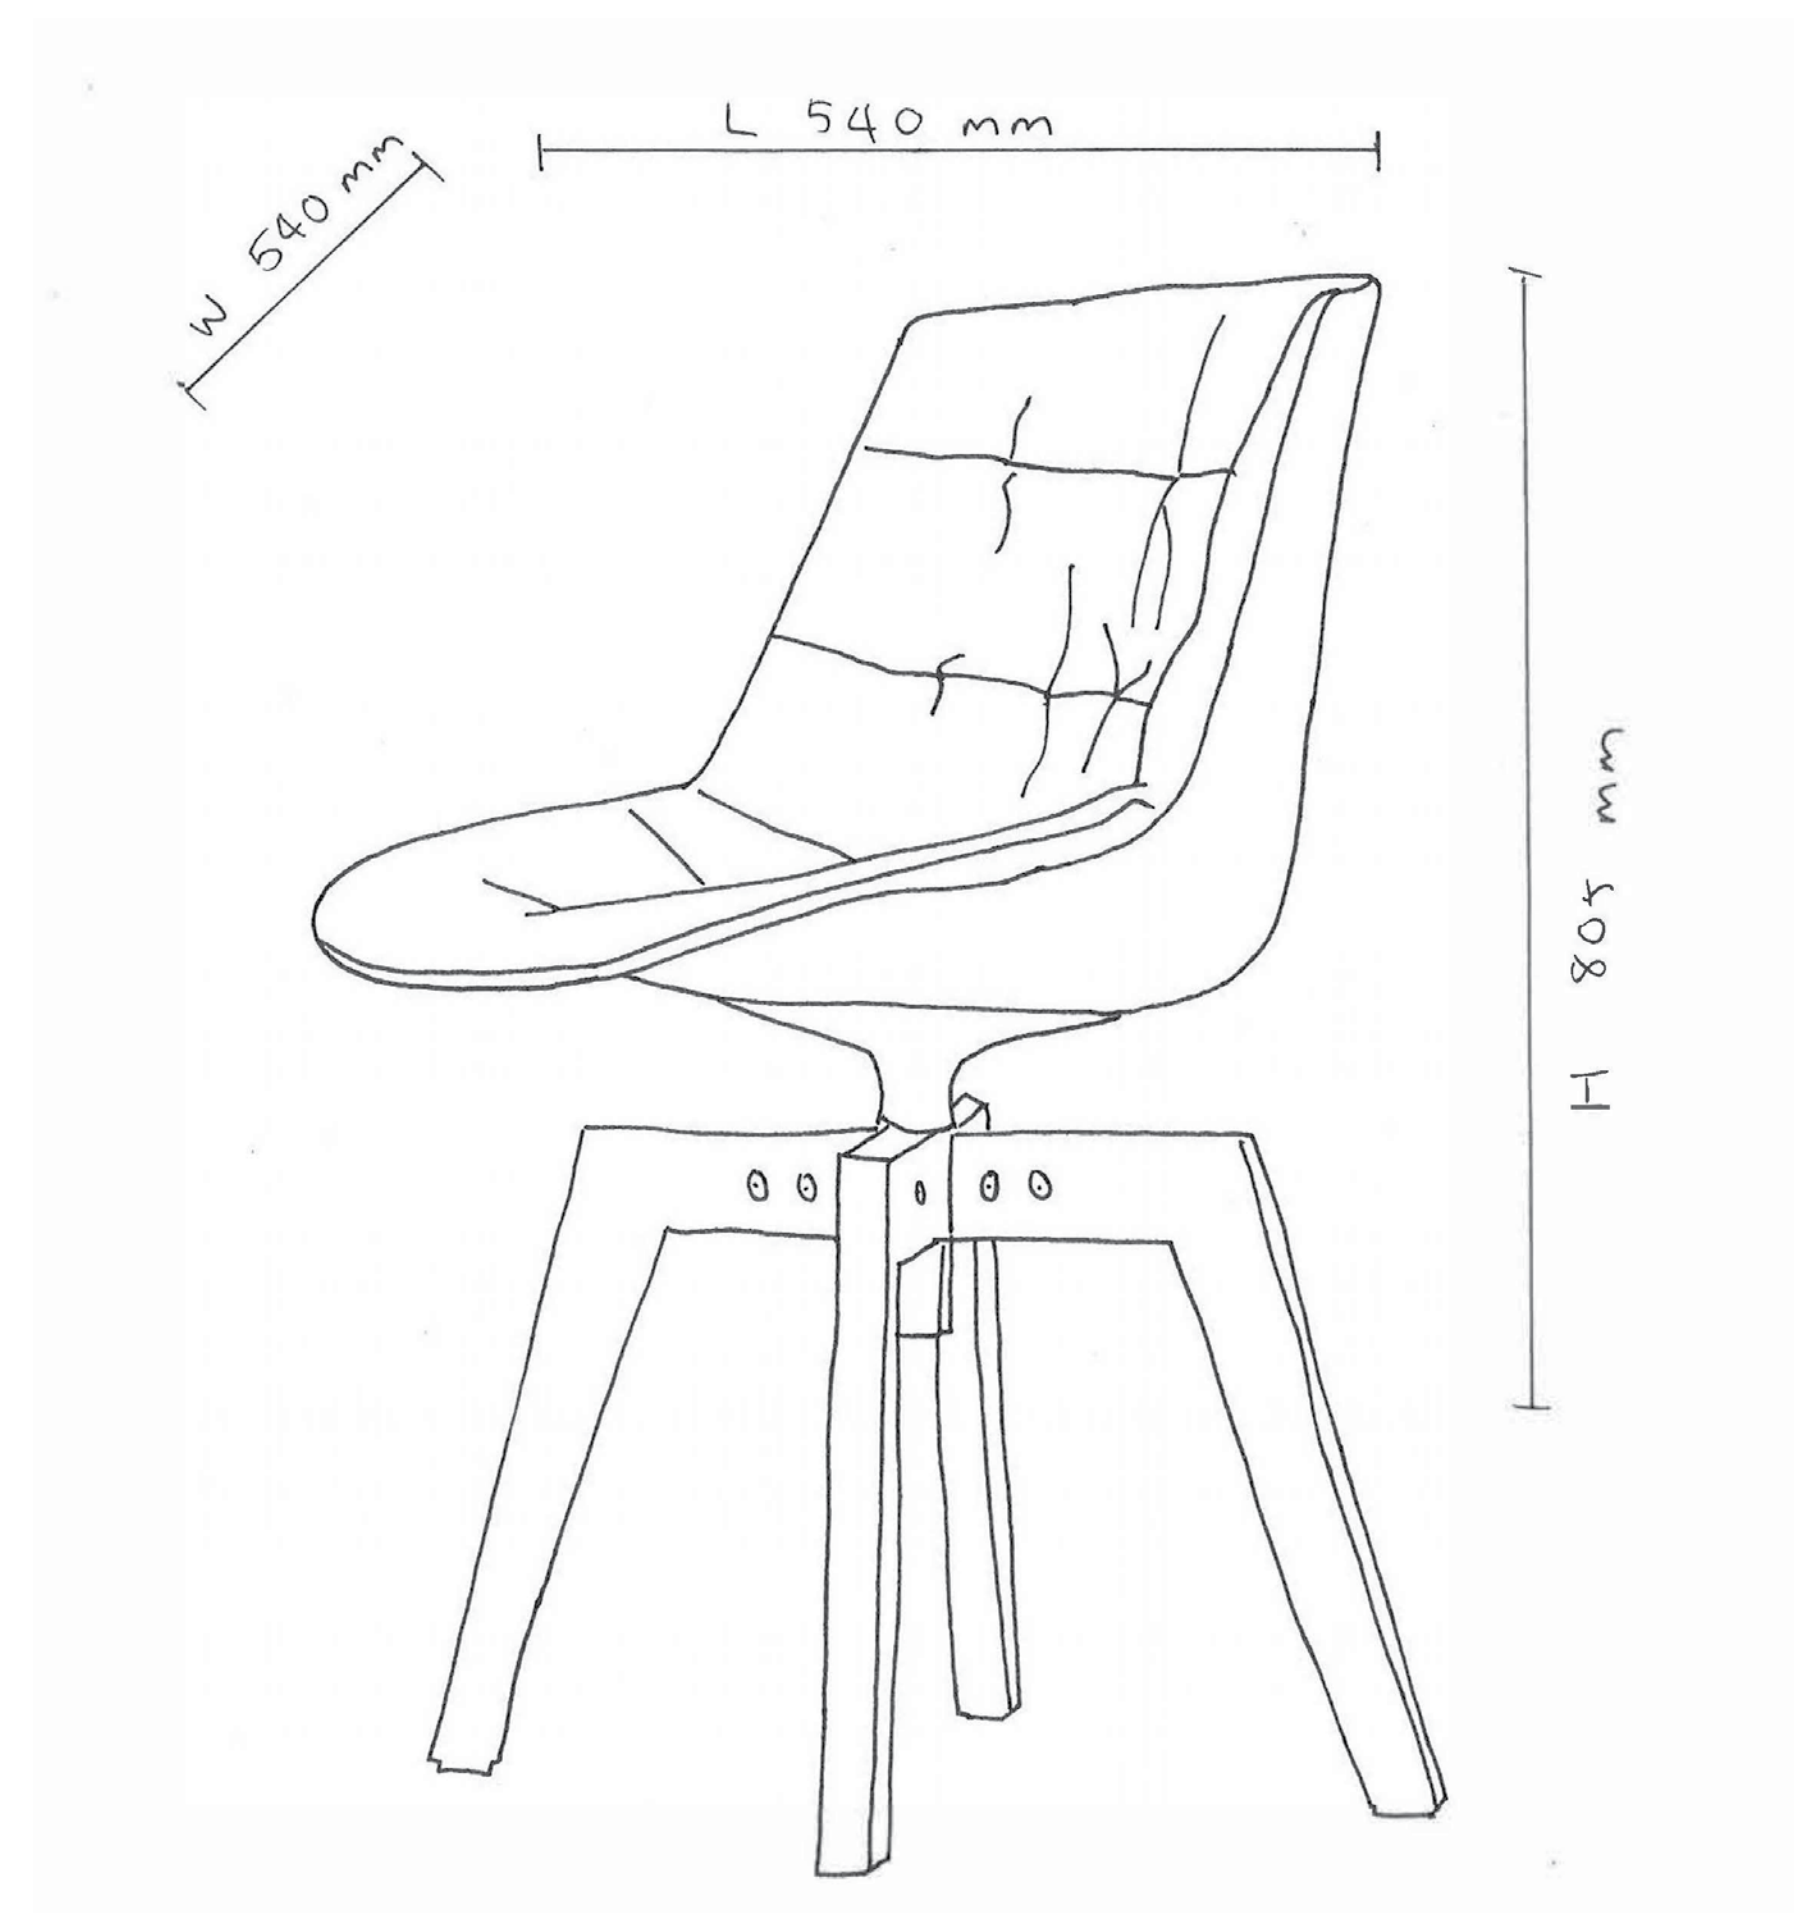

6 FLOW PADDED CHAIRS

Jean Marie Massaud for MDF Italia

SUPPLIER	MDF Italia
PRODUCT	Flow Padded Chair, Set of 6, 4 Oak Legged Base
DESIGNER	Jean Marie Massaud
DIMENSIONS	L540mm x W540mm x H805mm
FABRIC	CAT D Tika R301 Col 187.100, Pale Grey Cotton Blend
FINISH	White Shell, Bleached Oak Frame
QUANTITY	Set of 6
DESCRIPTION	New
PRODUCT CODE	F052189-C004
SERIAL NUMBER	91324, 91325, 91326, 91327, 91328, 91329

RRP inc GST $13,980

30% SAVING OF $4,180

NOW inc GST $9,800