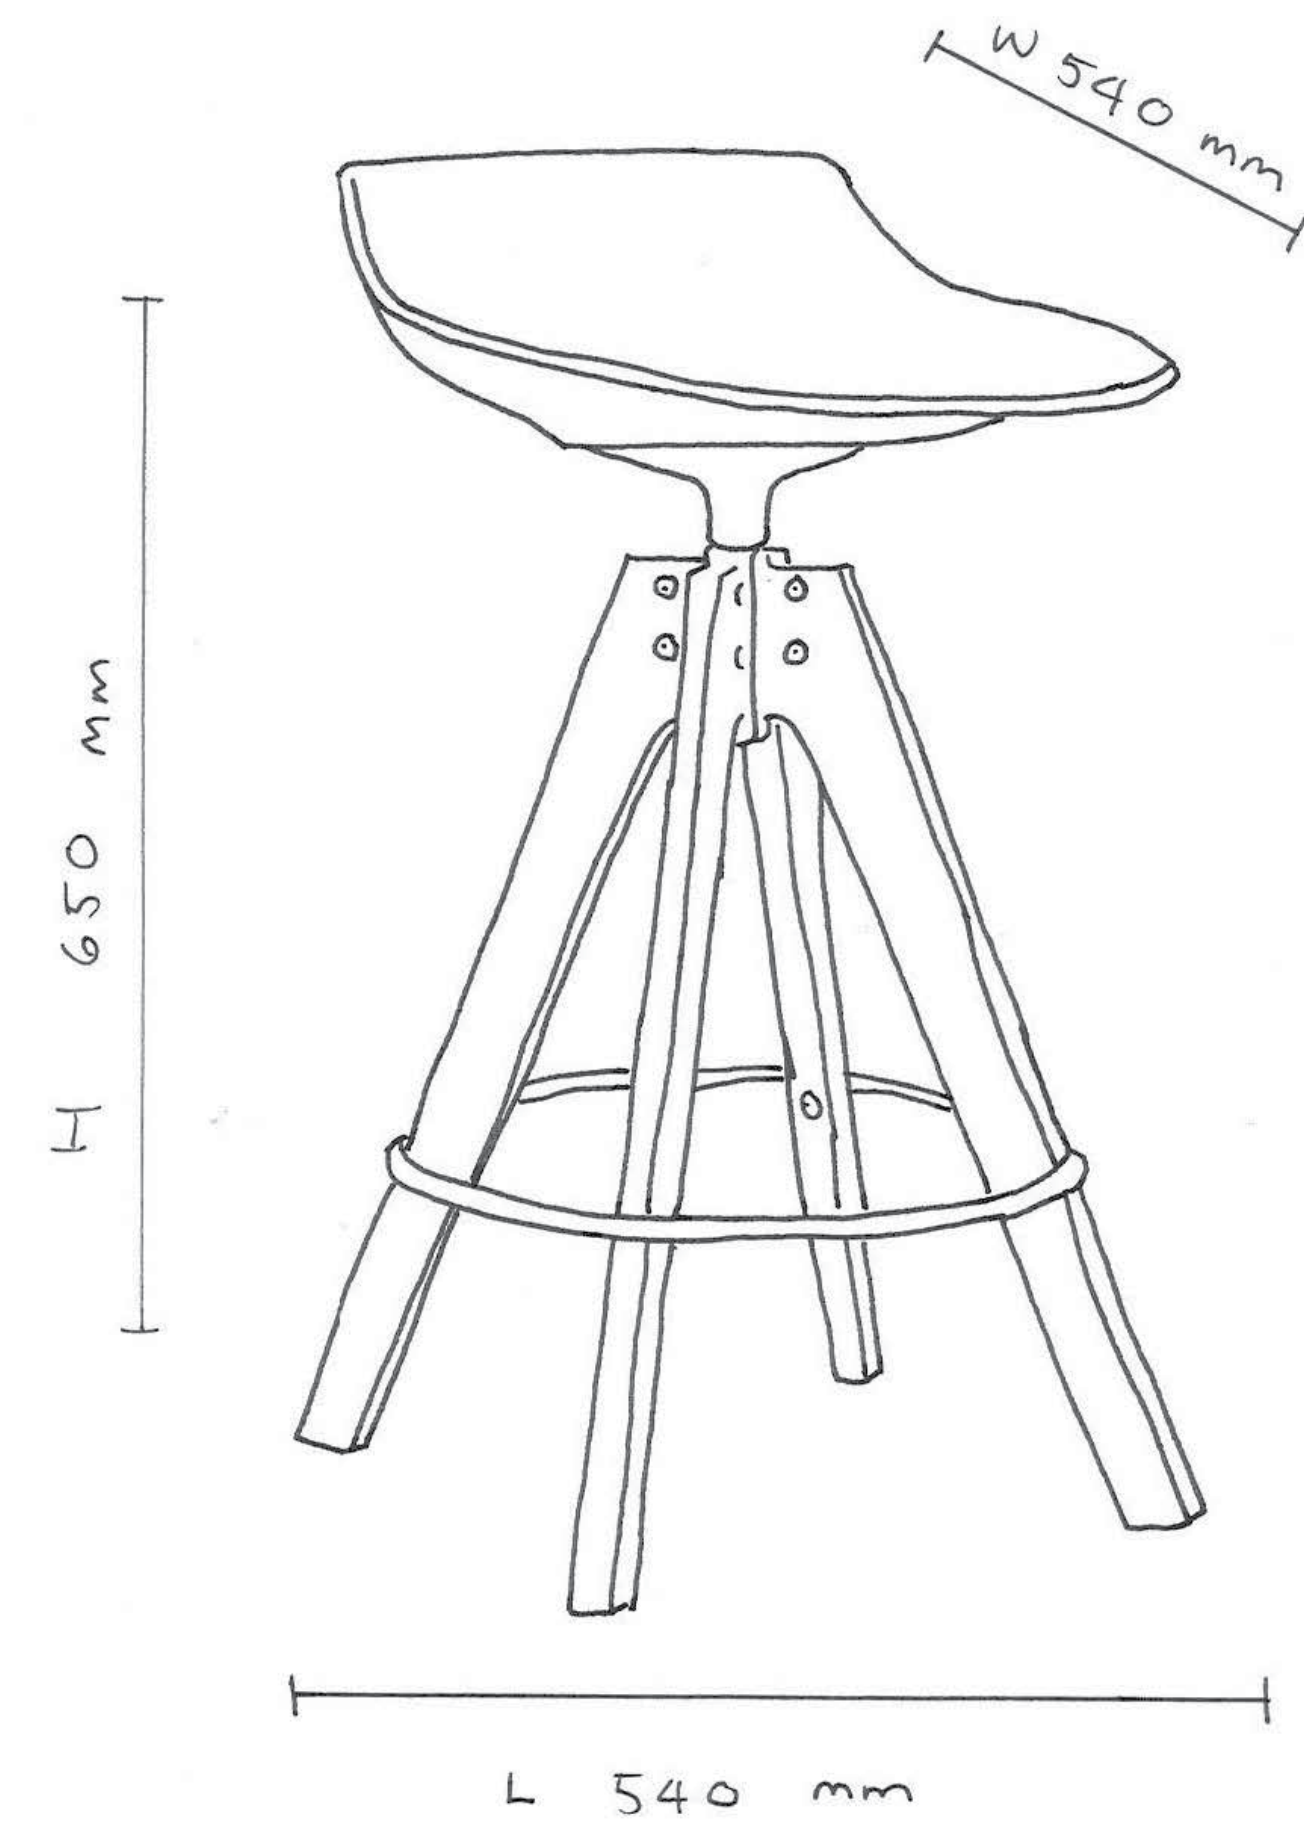

3 FLOW STOOLS

Jean Marie Massaud for MDF Italia

SUPPLIER	MDF Italia
PRODUCT	Flow 4 Legged Stool Set of 3
DESIGNER	Jean Marie Massaud
DIMENSIONS	L540mm x W540mm x H650mm
FABRIC	Shell, White Frame, Bleached Oak
QUANTITY	Set of 3
DESCRIPTION	New
PRODUCT CODE	F056104-H065
SERIAL NUMBER	88265, 88266, 88267

RRP inc GST $6,270

30% SAVING OF $1,870

NOW inc GST $4,400