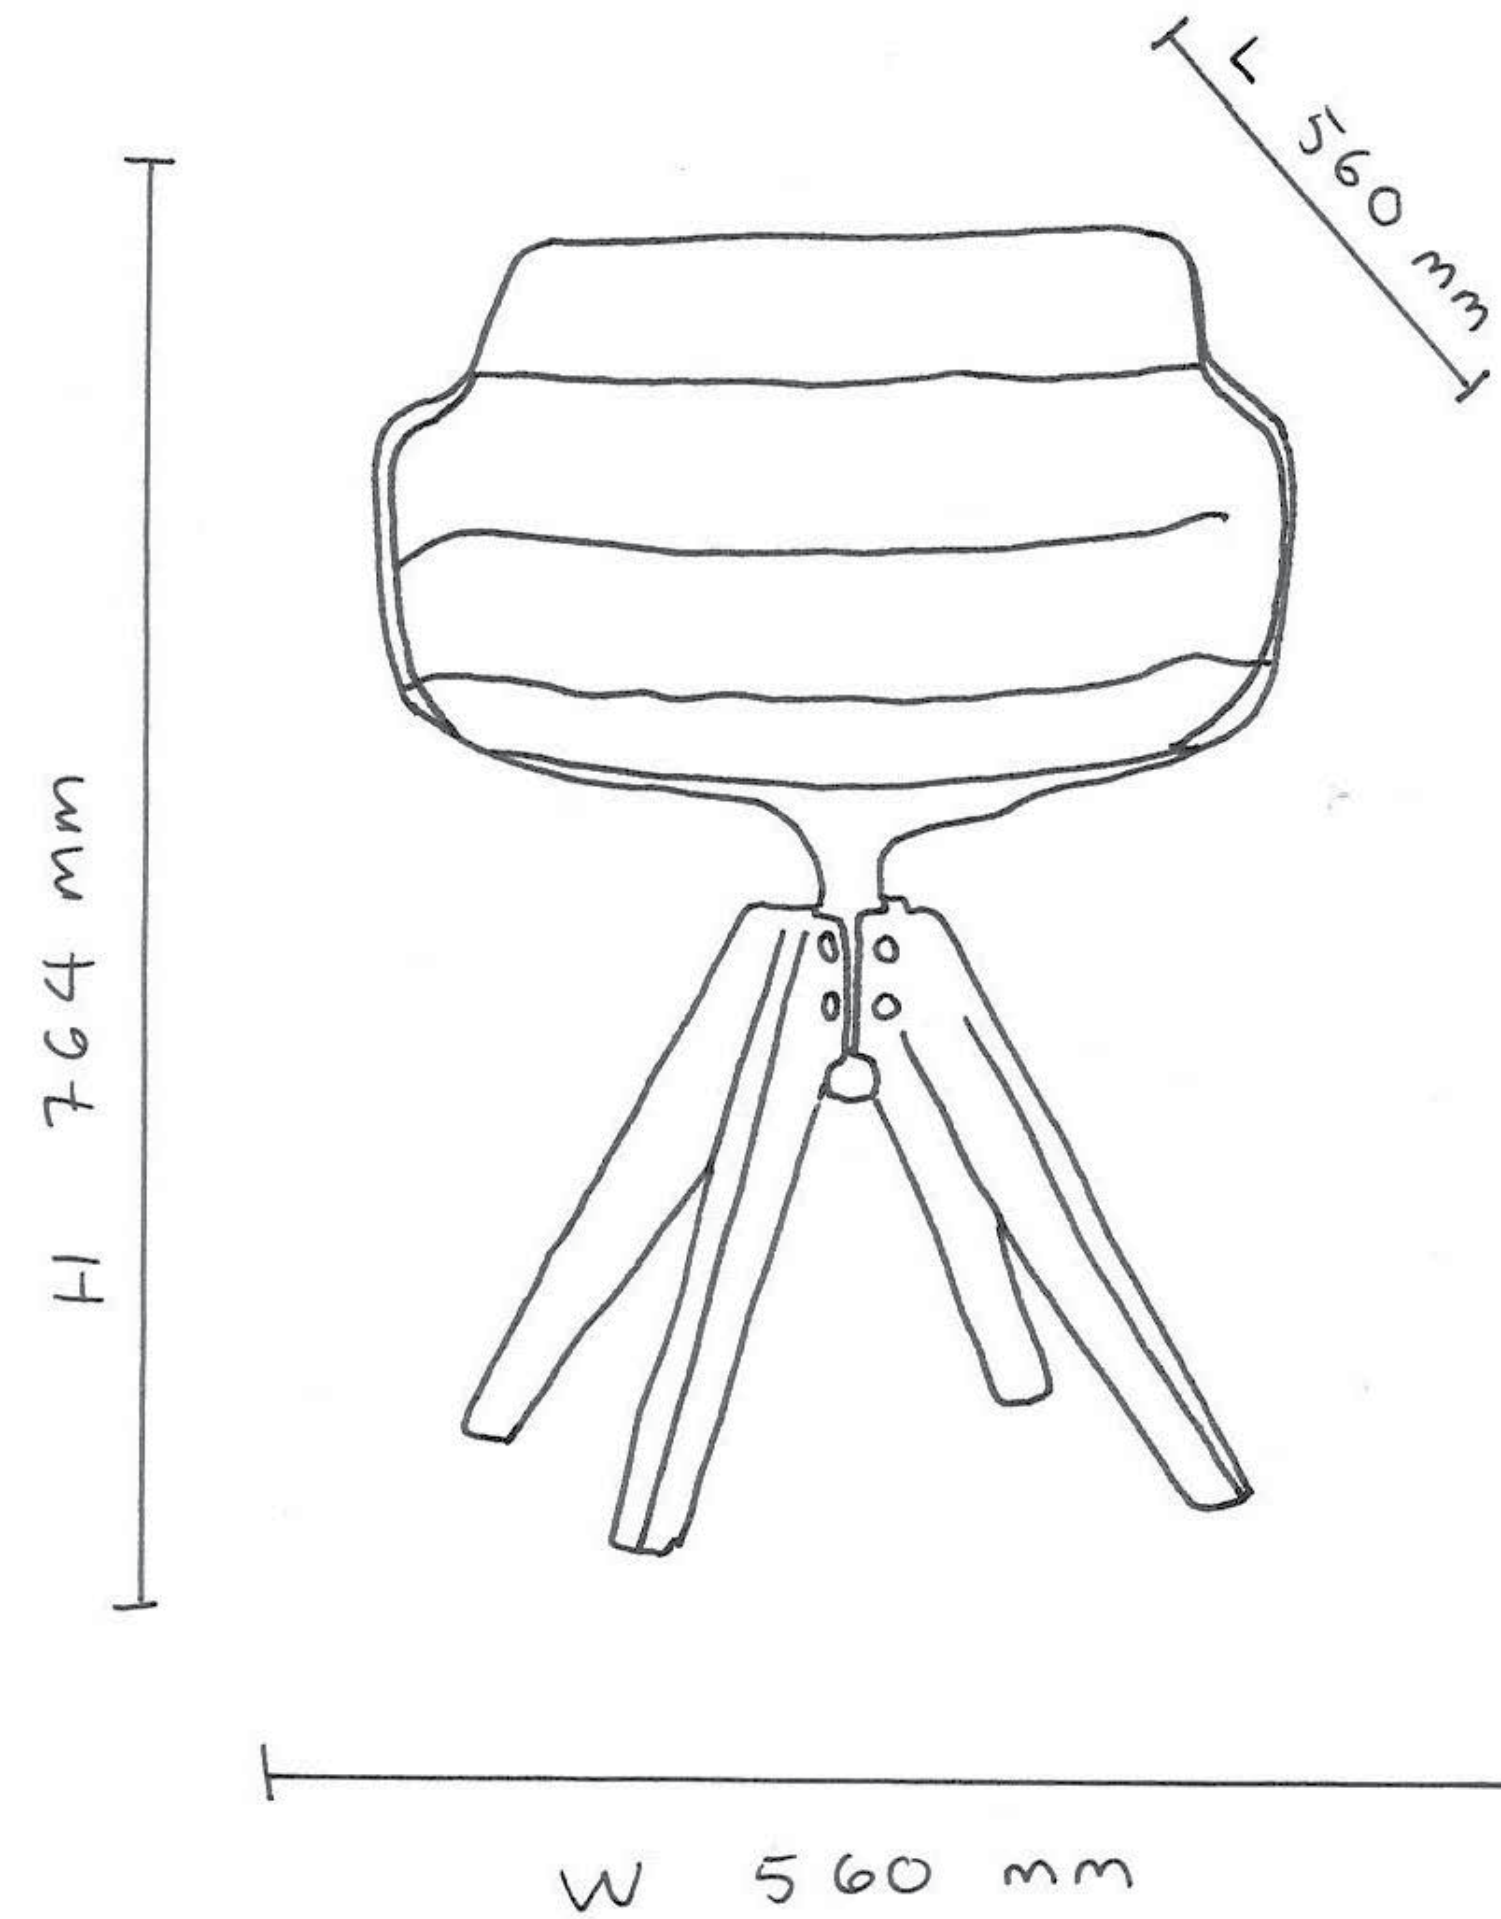

6 FLOW PADDED CHAIR WITH ARMS

Jean Marie Massaud for MDF Italia

SUPPLIER	MDF Italia
PRODUCT	Flow Padded Chair with Arms, Set of 6, 4 Legged Oak base
DESIGNER	Jean Marie Massaud
DIMENSIONS	L560mm x W560mm x H764mm
FABRIC	CAT D Monaco Col 443.060 Duty Olive Cotton Blend
FINISH	Black Shell, Stained Dark Oak Frame
QUANTITY	Set of 6
DESCRIPTION	New
PRODUCT CODE	F054180-C004
SERIAL NUMBER	91369, 91370, 91371, 91372, 91373, 91374

RRP inc GST $15,480

30% SAVING OF $4,690

NOW inc GST $10,790