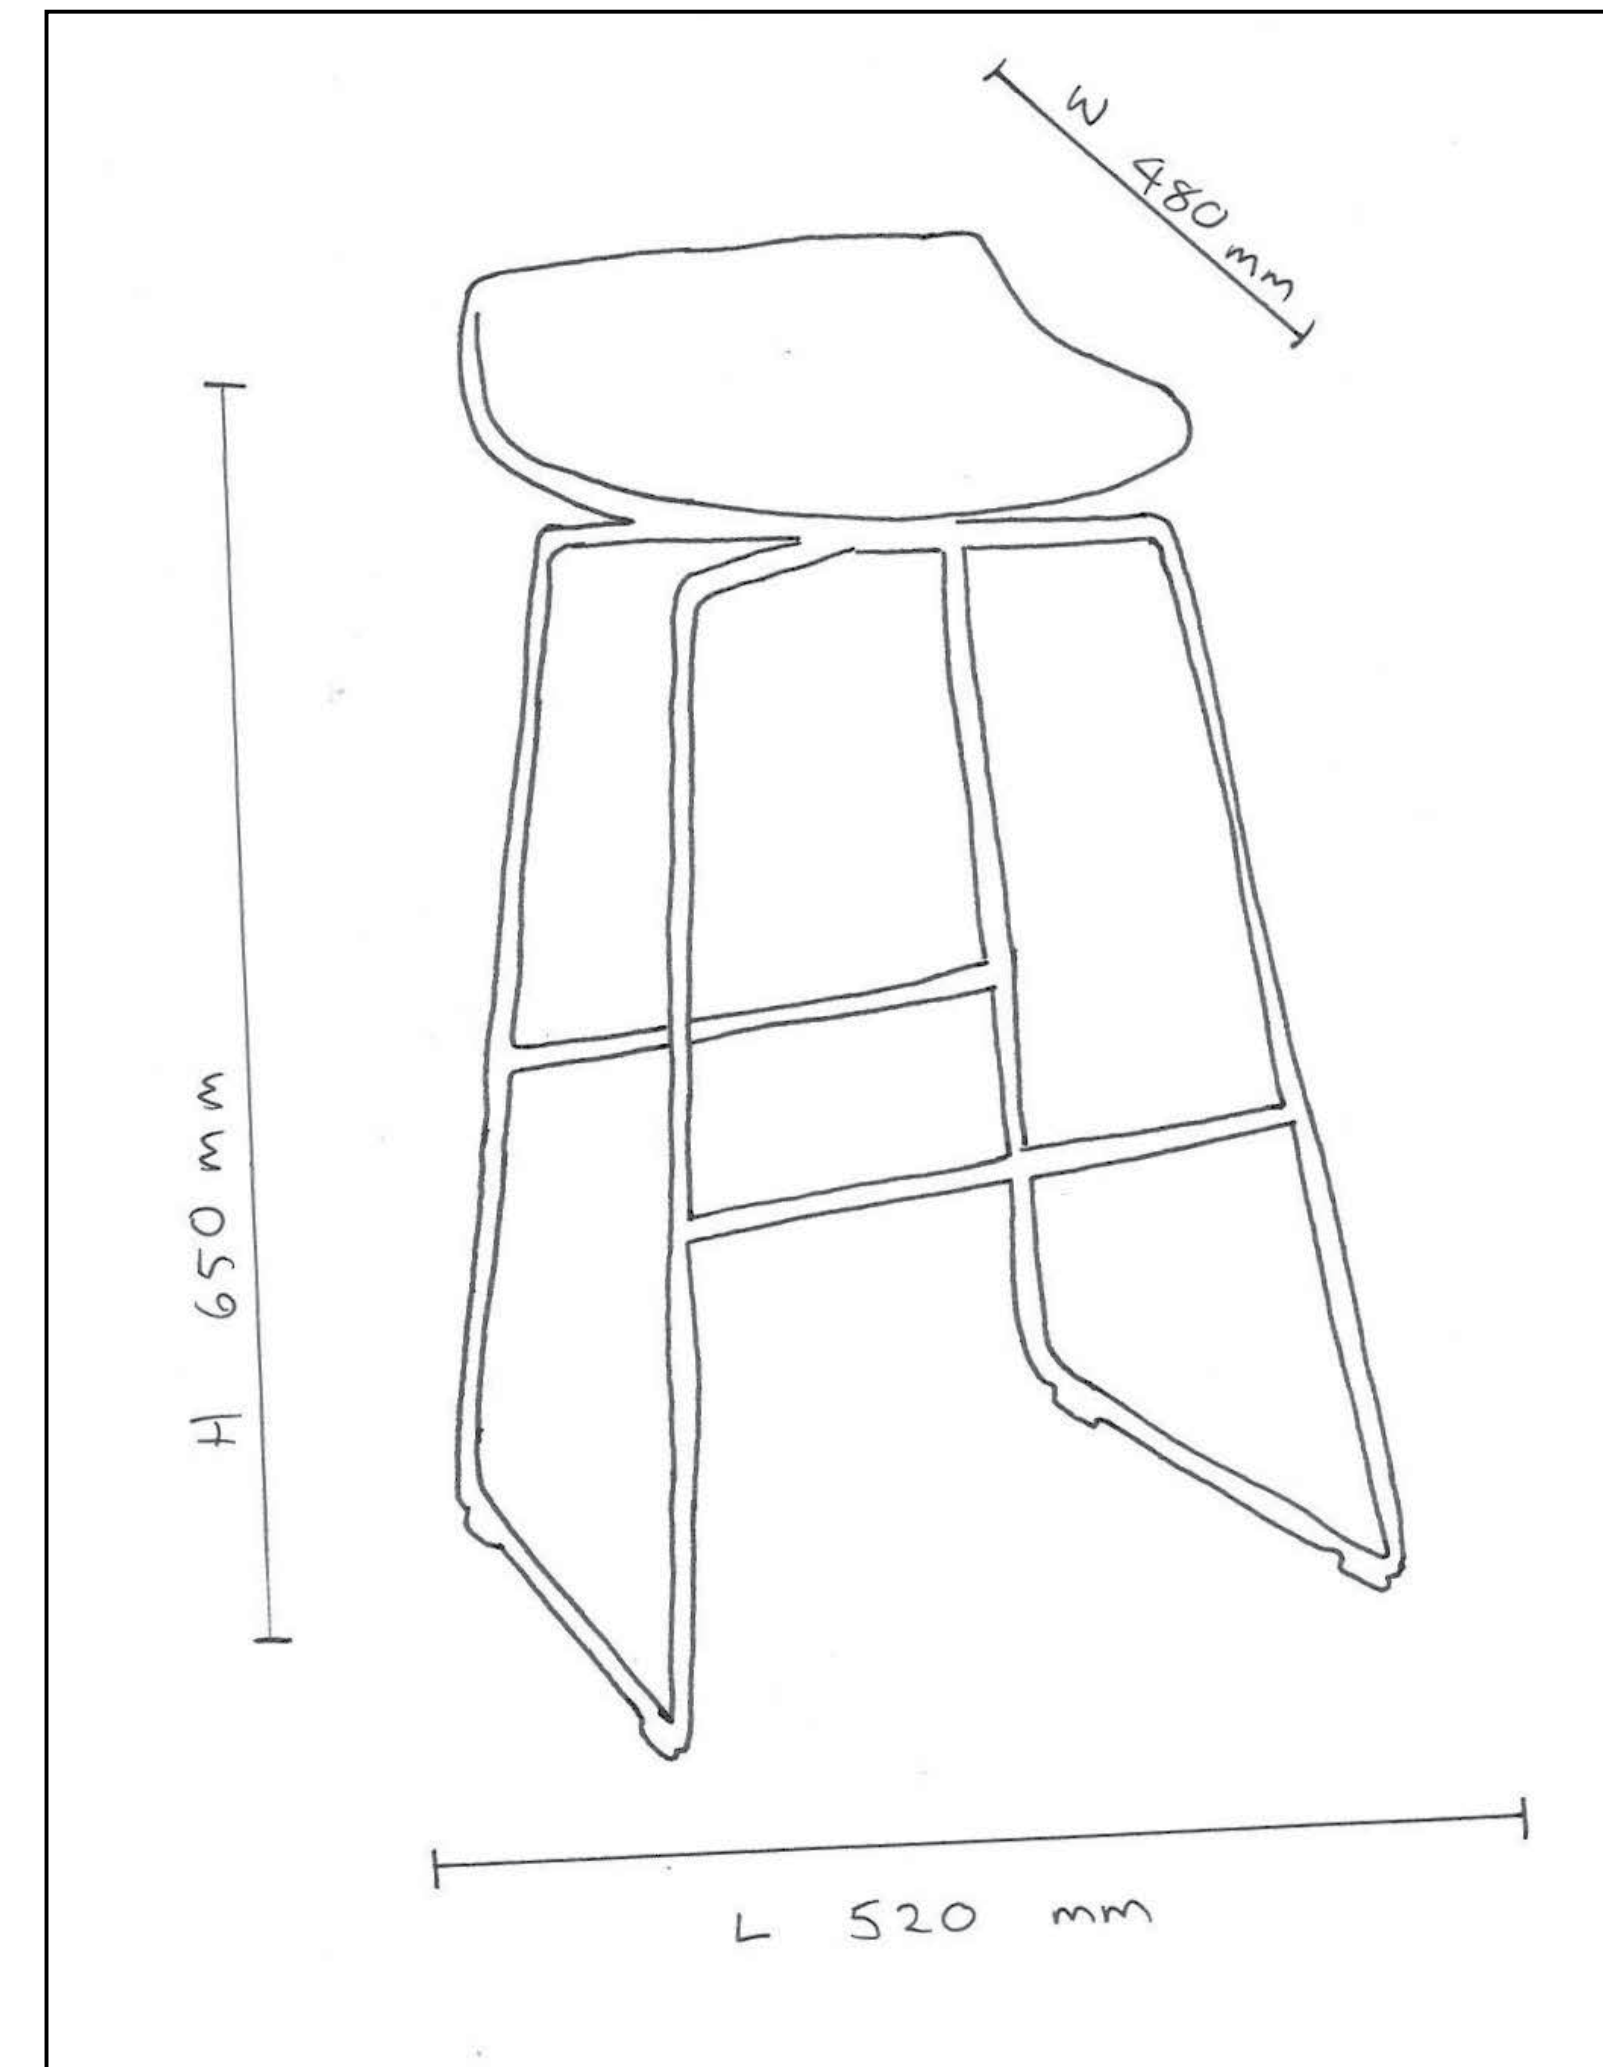

3 FLOW SLED STOOLS

Jean Marie Massaud for MDF Italia

SUPPLIER	MDF Italia
PRODUCT	Flow Sled Base Stool Set of 3
DESIGNER	Jean Marie Massaud
DIMENSIONS	L520mm x W480mm x H650mm
FINISH	Shell and Frame, White
QUANTITY	3
DESCRIPTION	New
PRODUCT CODE	F056101-H065-SP
SERIAL NUMBER	88237, 88238, 88239

RRP inc GST $2,850

30% SAVING OF $950

NOW inc GST $1,900