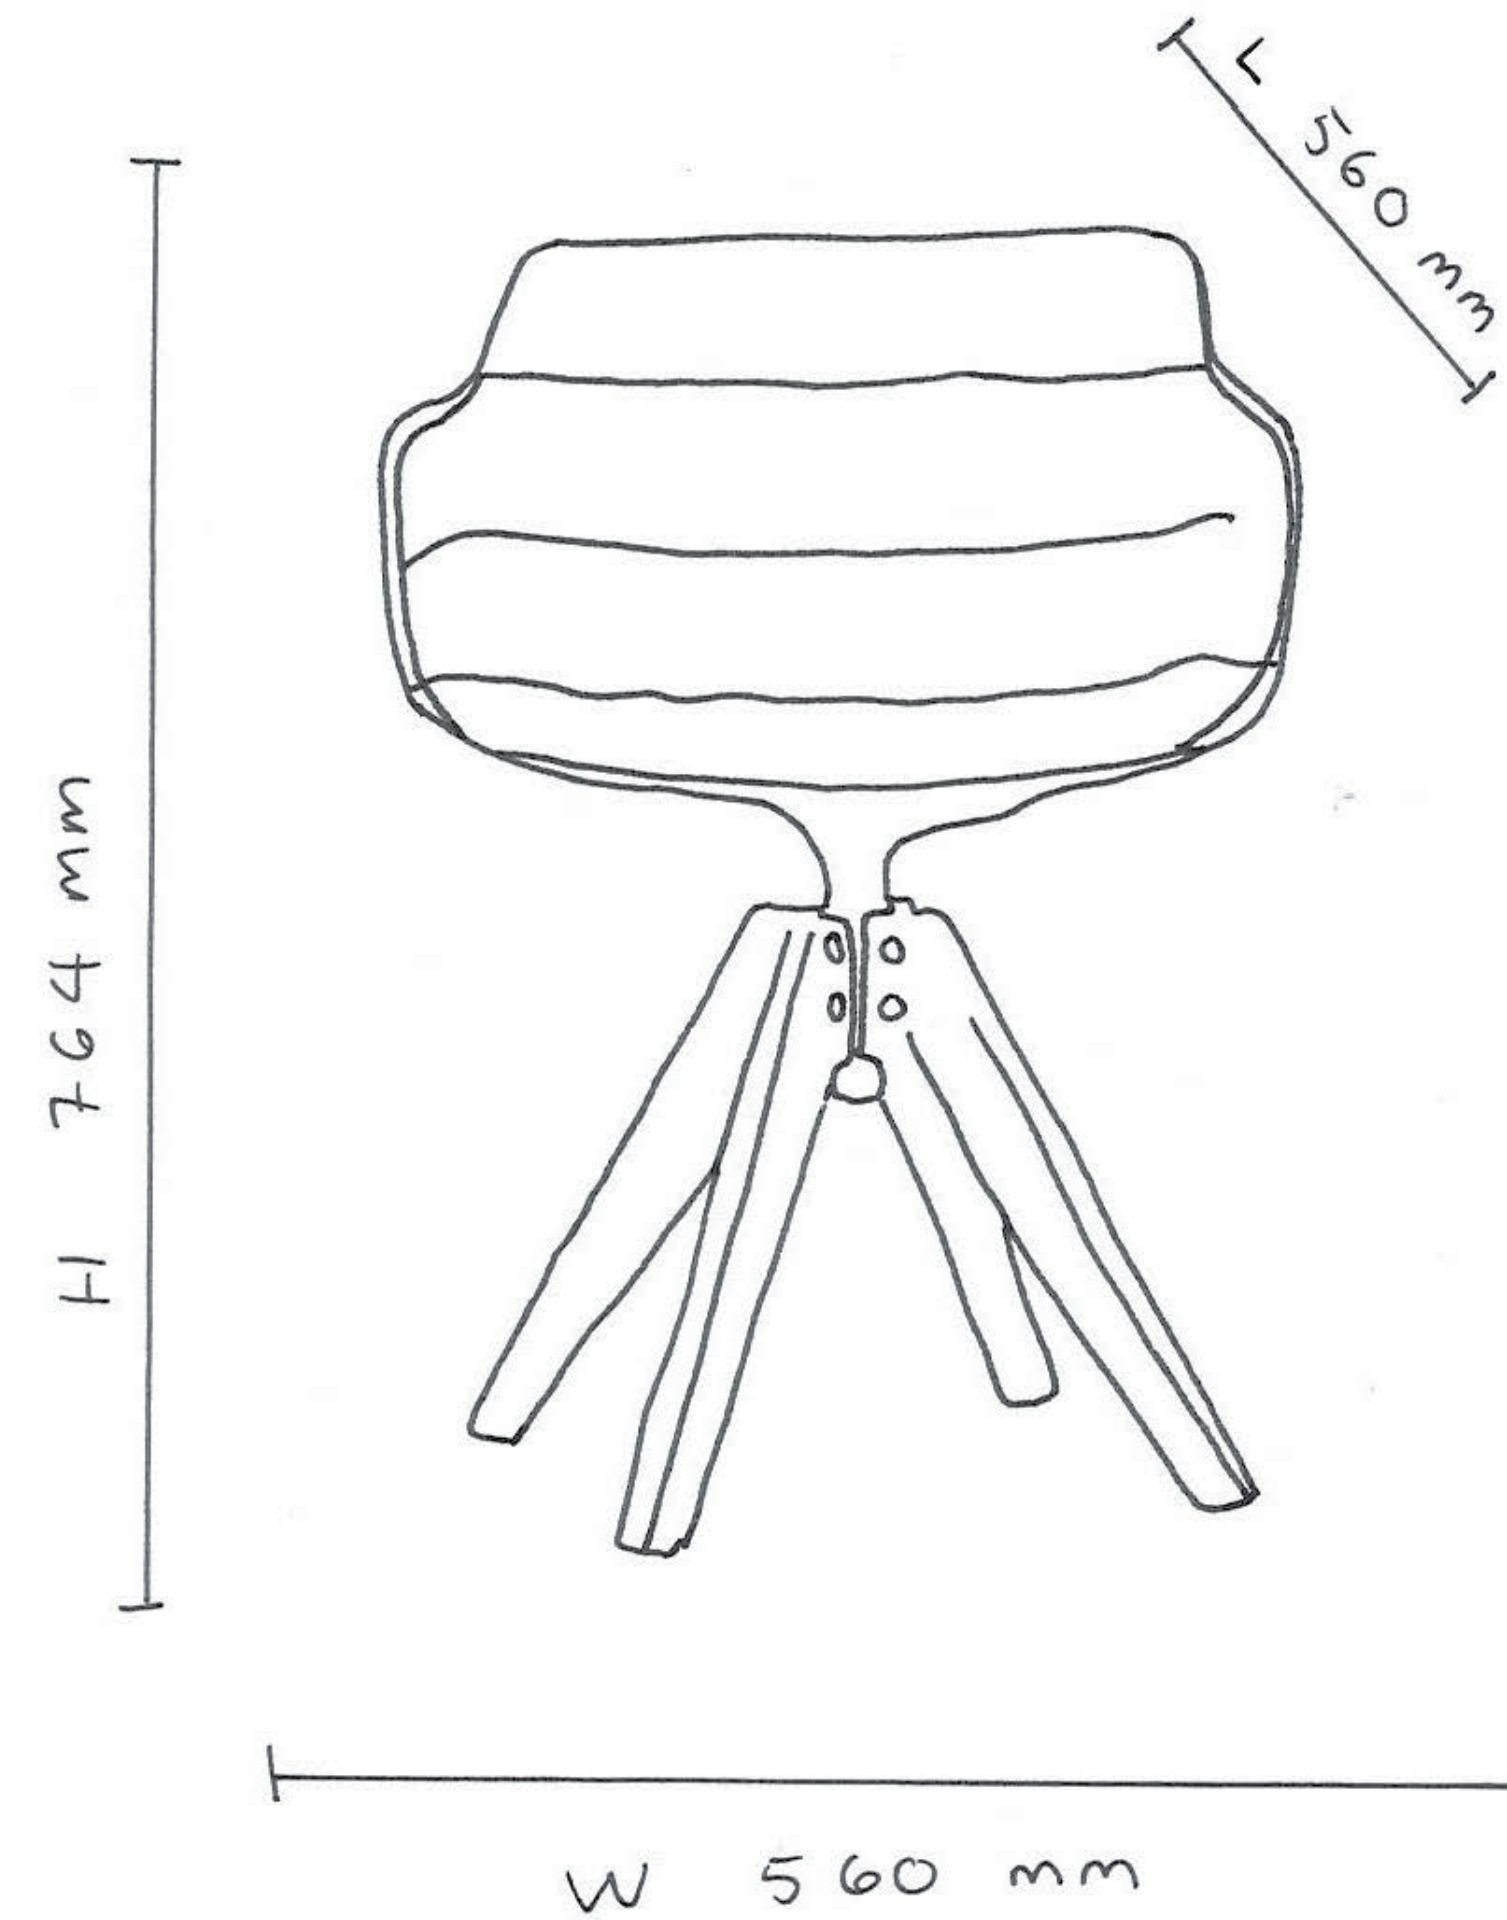

6 FLOW PADDED CHAIR WITH ARMS

Jean Marie Massaud for MDF Italia

SUPPLIER	MDF Italia
PRODUCT	Flow Padded Chair with Arms, Set of 6, 4 Legged Oak base
DESIGNER	Jean Marie Massaud
DIMENSIONS	L560mm x W560mm x H764mm
FABRIC	CAT D Monaco Col 443.060 Duty Olive Cotton Blend
FINISH	Black Shell, Stained Dark Oak Frame
QUANTITY	Set of 6
DESCRIPTION	New
PRODUCT CODE	F054180-C004
SERIAL NUMBER	88219, 88220, 88221, 88222, 88223, 88224

RRP inc GST $15,480

30% SAVING OF $4,690

NOW inc GST $10,790