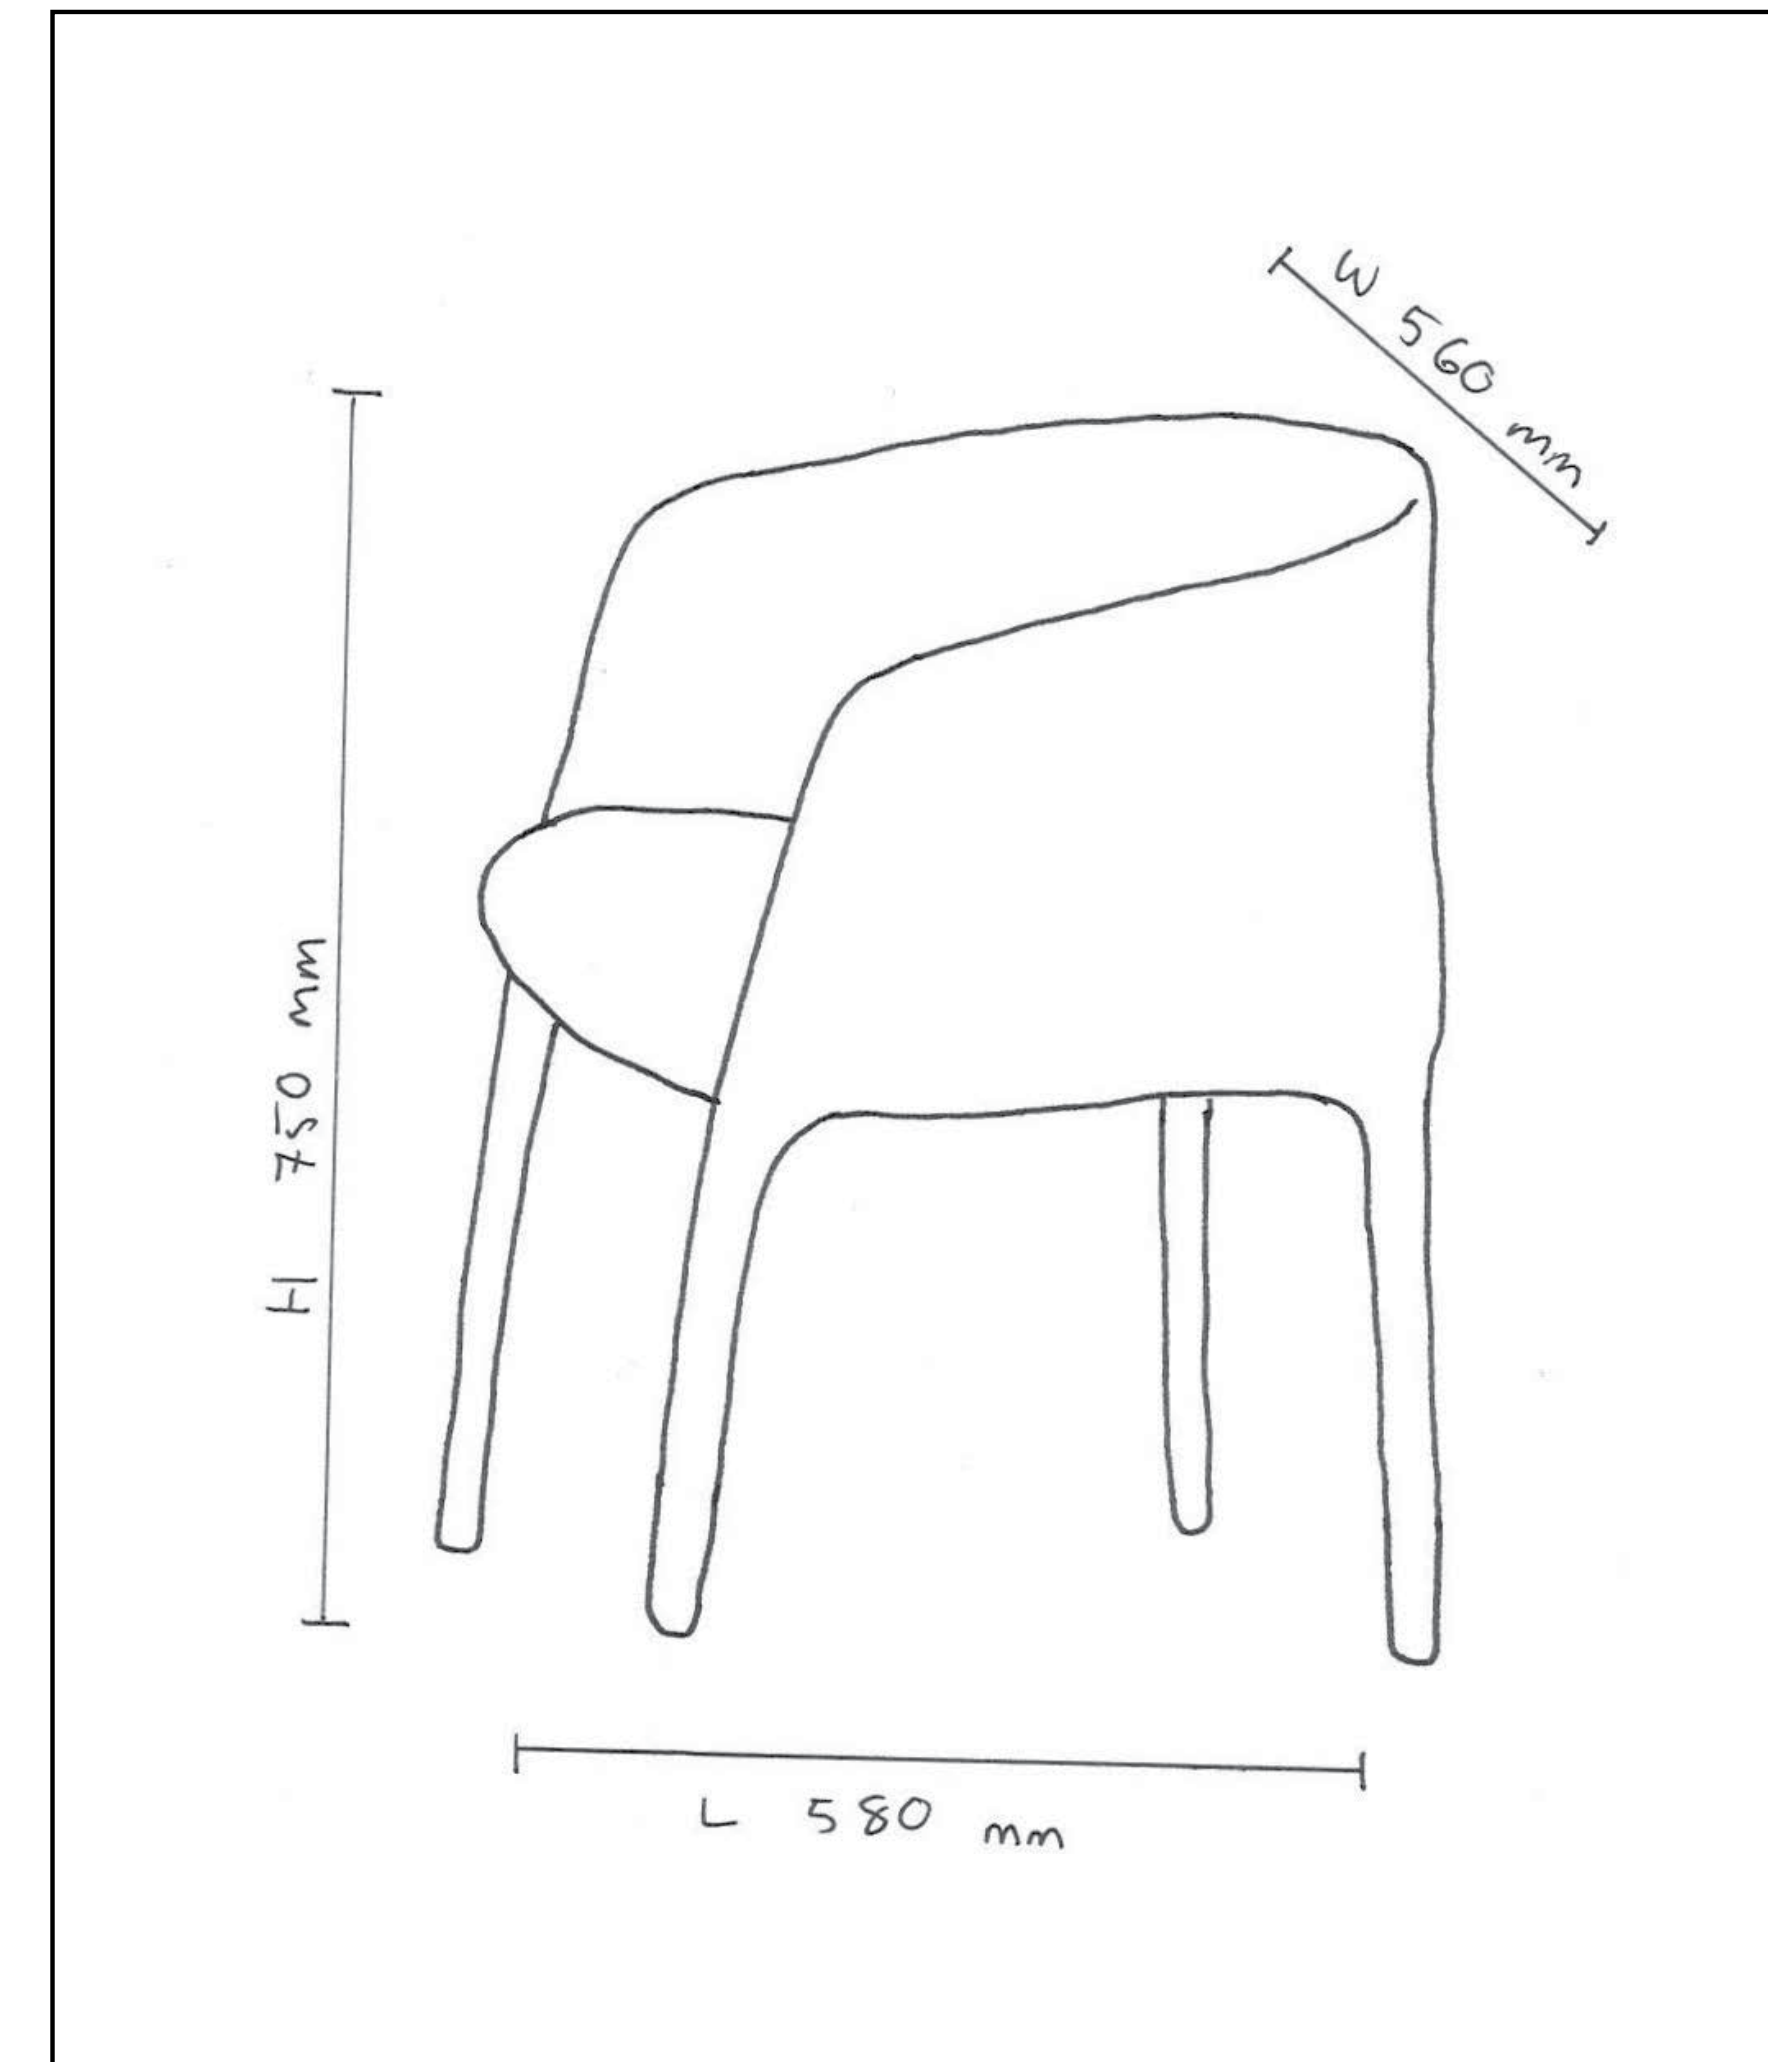

6 ACHILLE CHAIR WITH ARMS

Jean Marie Massaud for MDF Italia

SUPPLIER	MDF Italia
PRODUCT	Achille Chair with Arms Set of 6
DESIGNER	Jean Marie Massaud
DIMENSIONS	L580mm x W560mm x H750mm
FABRIC	CAT G Divina Melange R033 Col 120, Light Grey Wool
QUANTITY	Set of 6
DESCRIPTION	New
PRODUCT CODE	F051971-C007
SERIAL NUMBER	88249, 88250, 88251, 88252, 88253, 88254

RRP inc GST $14,730

30% SAVING OF $4,430

NOW inc GST $10,300