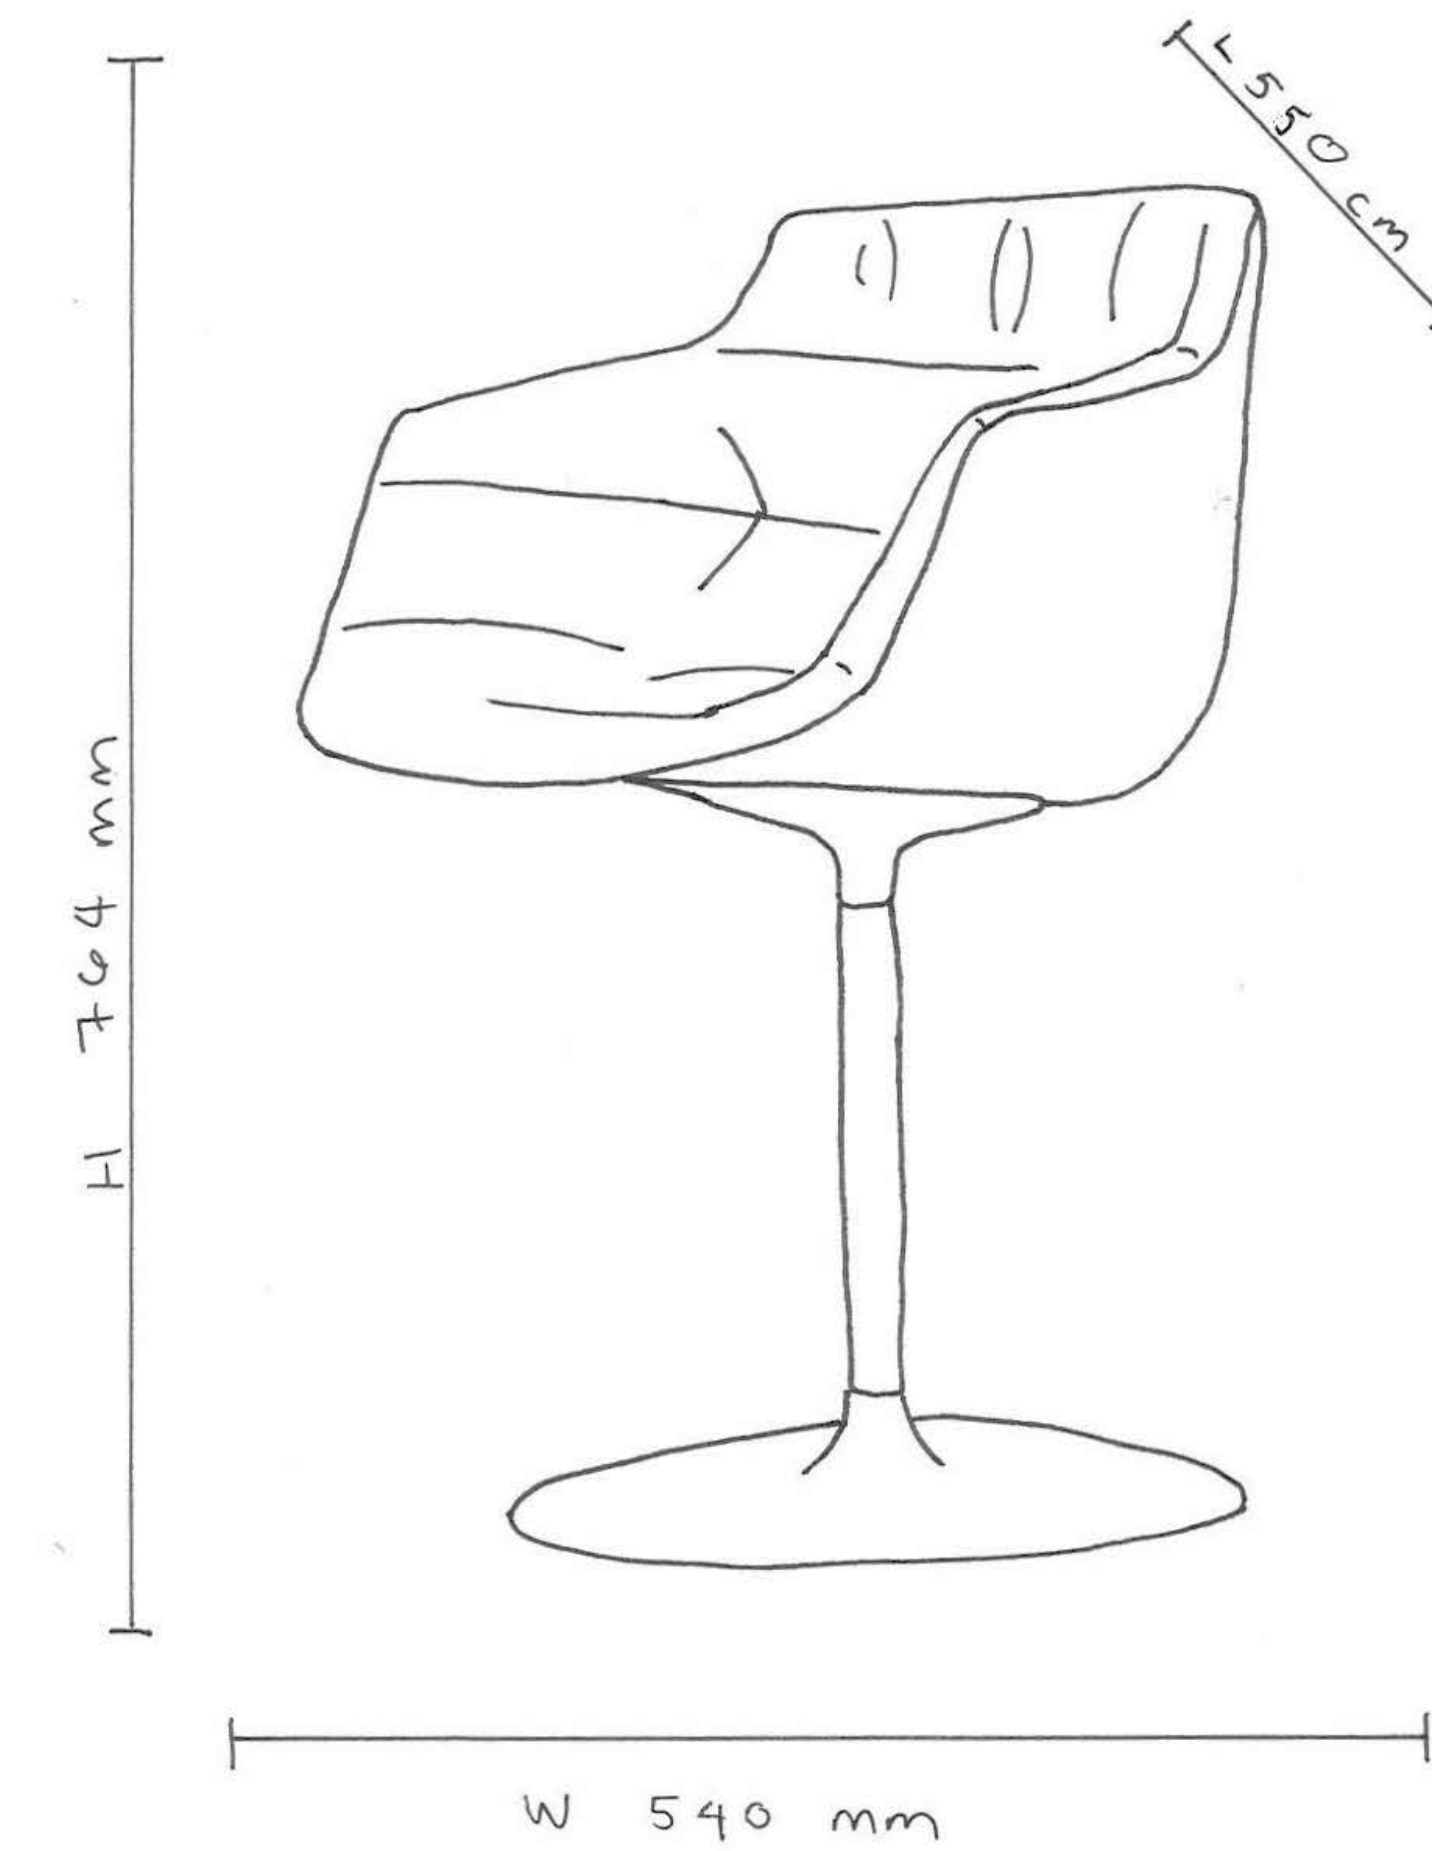

6 FLOW SLIM CHAIR WITH ARMS

Jean Marie Massaud for MDF Italia

SUPPLIER	MDF Italia
PRODUCT	Flow Slim Padded Chair with Arms, Set of 6, Central Leg
DESIGNER	Jean Marie Massaud
DIMENSIONS	L550mm x W540mm x H764mm
FABRIC	CAT D Monaco R314 Col 443.001 Pale Grey Cotton Blend
FINISH	White Shell & Base
QUANTITY	Set of 6
DESCRIPTION	New
PRODUCT CODE	F054175-C004
SERIAL NUMBER	91330, 91331, 91332, 913333, 91334, 91335

RRP inc GST $11,424

30% SAVING OF $3,524

NOW inc GST $7,900