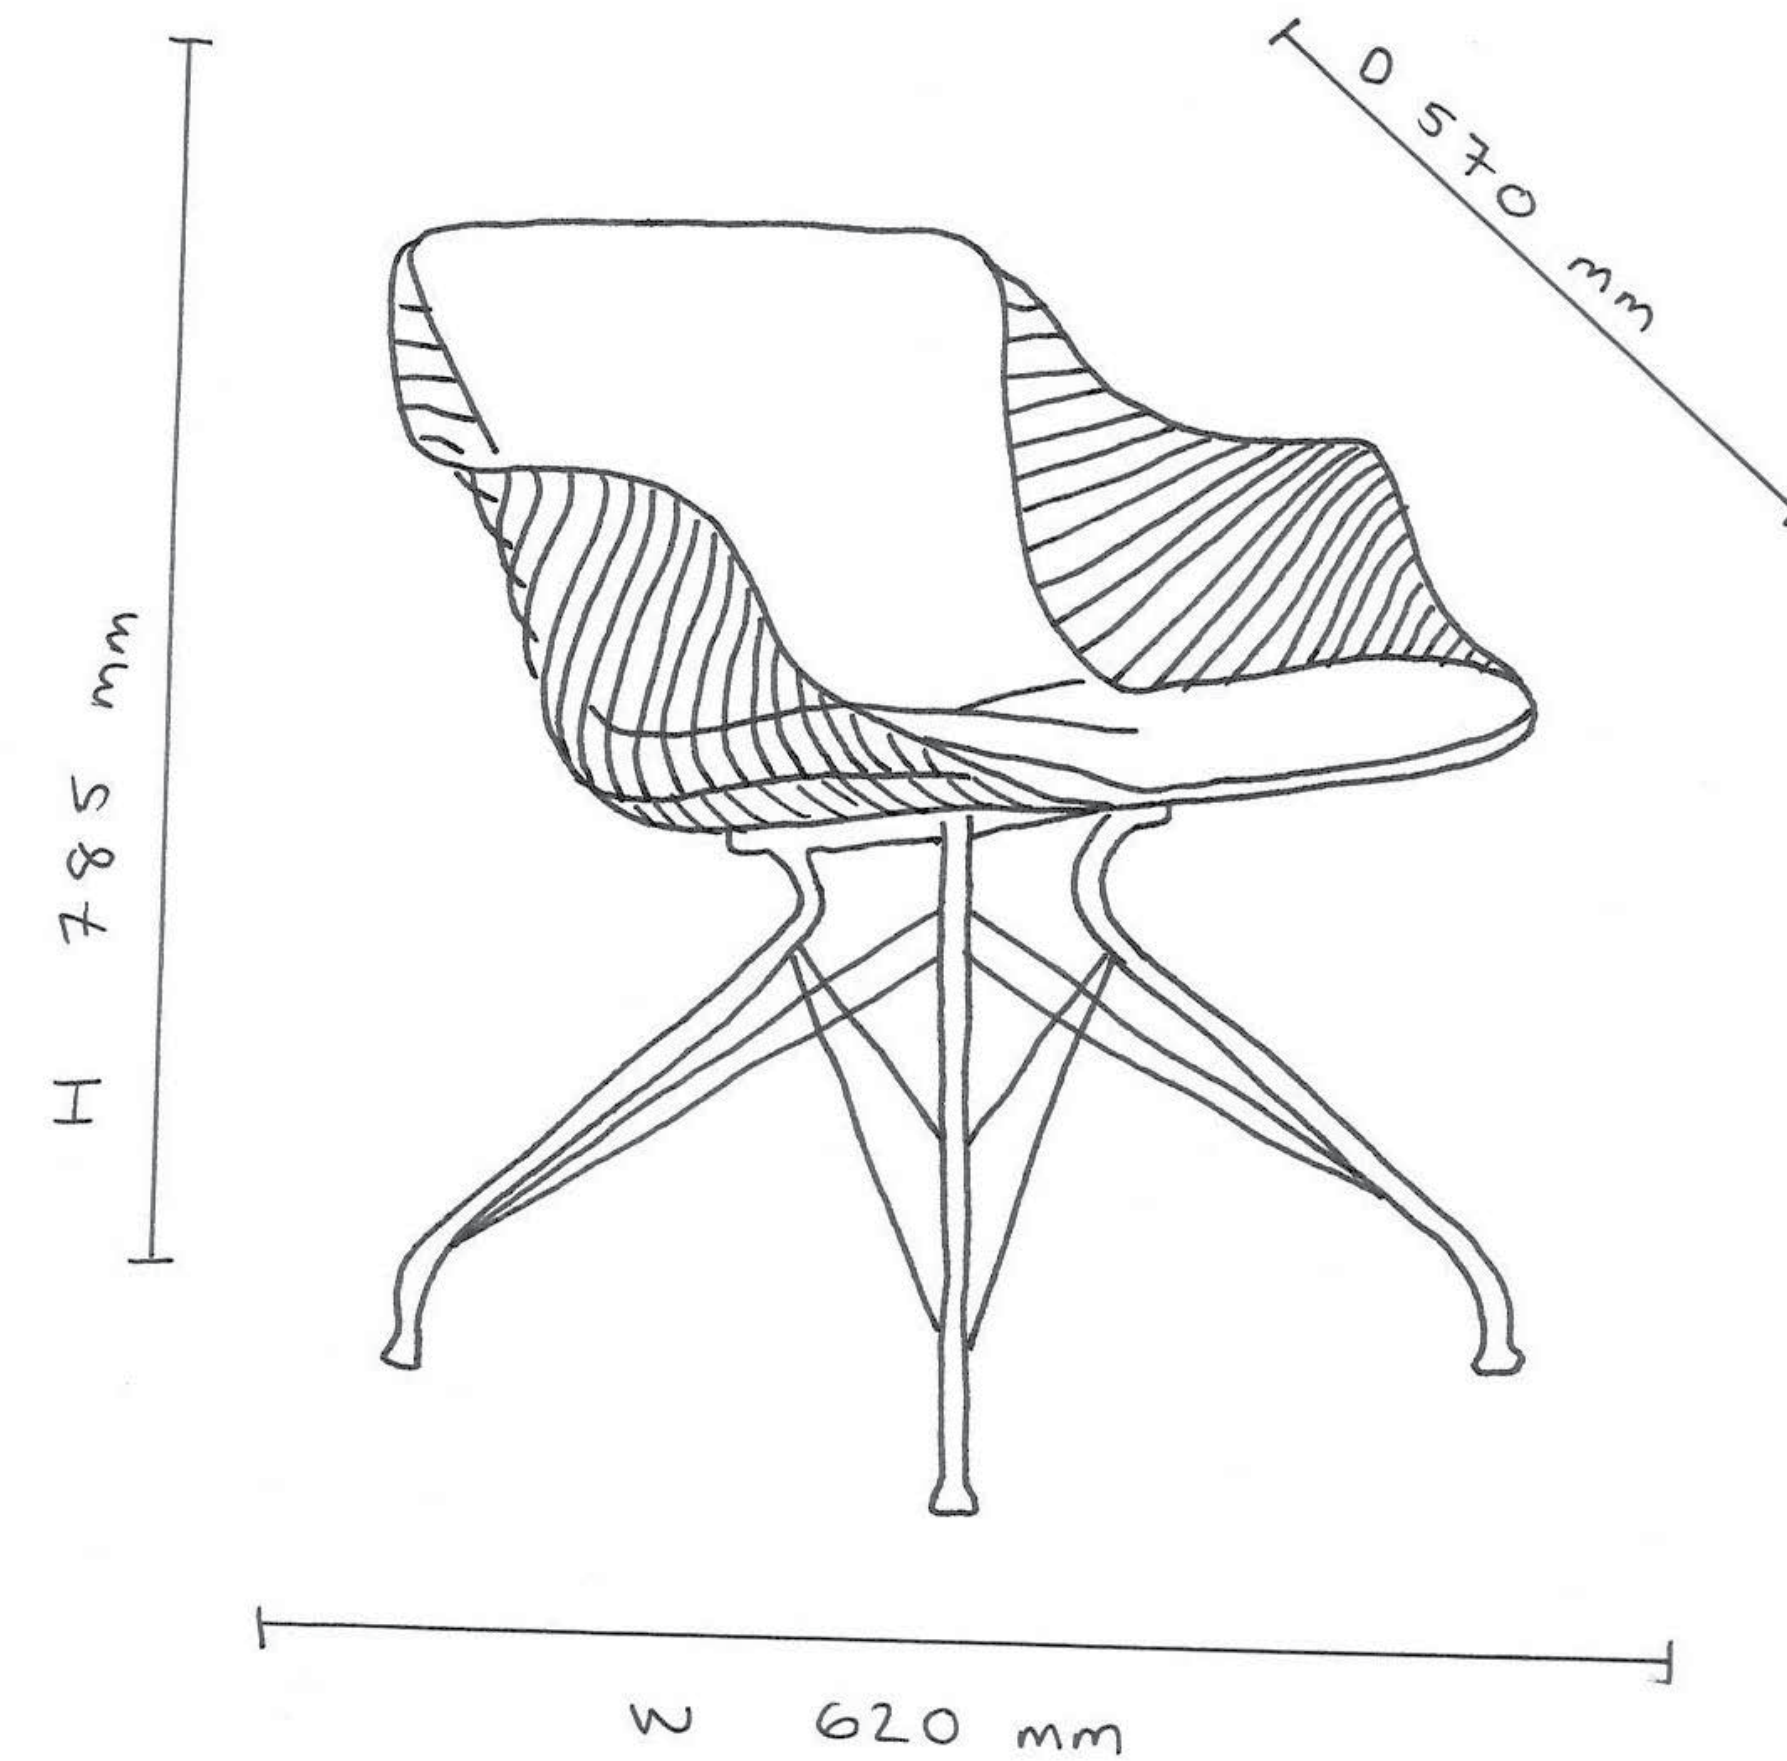

6 WIRE CHAIRS

Overgaard & Dyrman

SUPPLIER	Overgaard & Dyrman
PRODUCT	Wire Chair
DIMENSIONS	L620mm x W570mm x H785mm
FABRIC	Leather Cognac
FINISH	Frame, Matt Black
QUANTITY	Set of 6
DESCRIPTION	New
PRODUCT CODE	WOC
SERIAL NUMBER	75136, 75137, 75138, 75139, 75140, 76978

RRP inc GST $35,400

30% SAVING OF $10,780

NOW inc GST $24,780