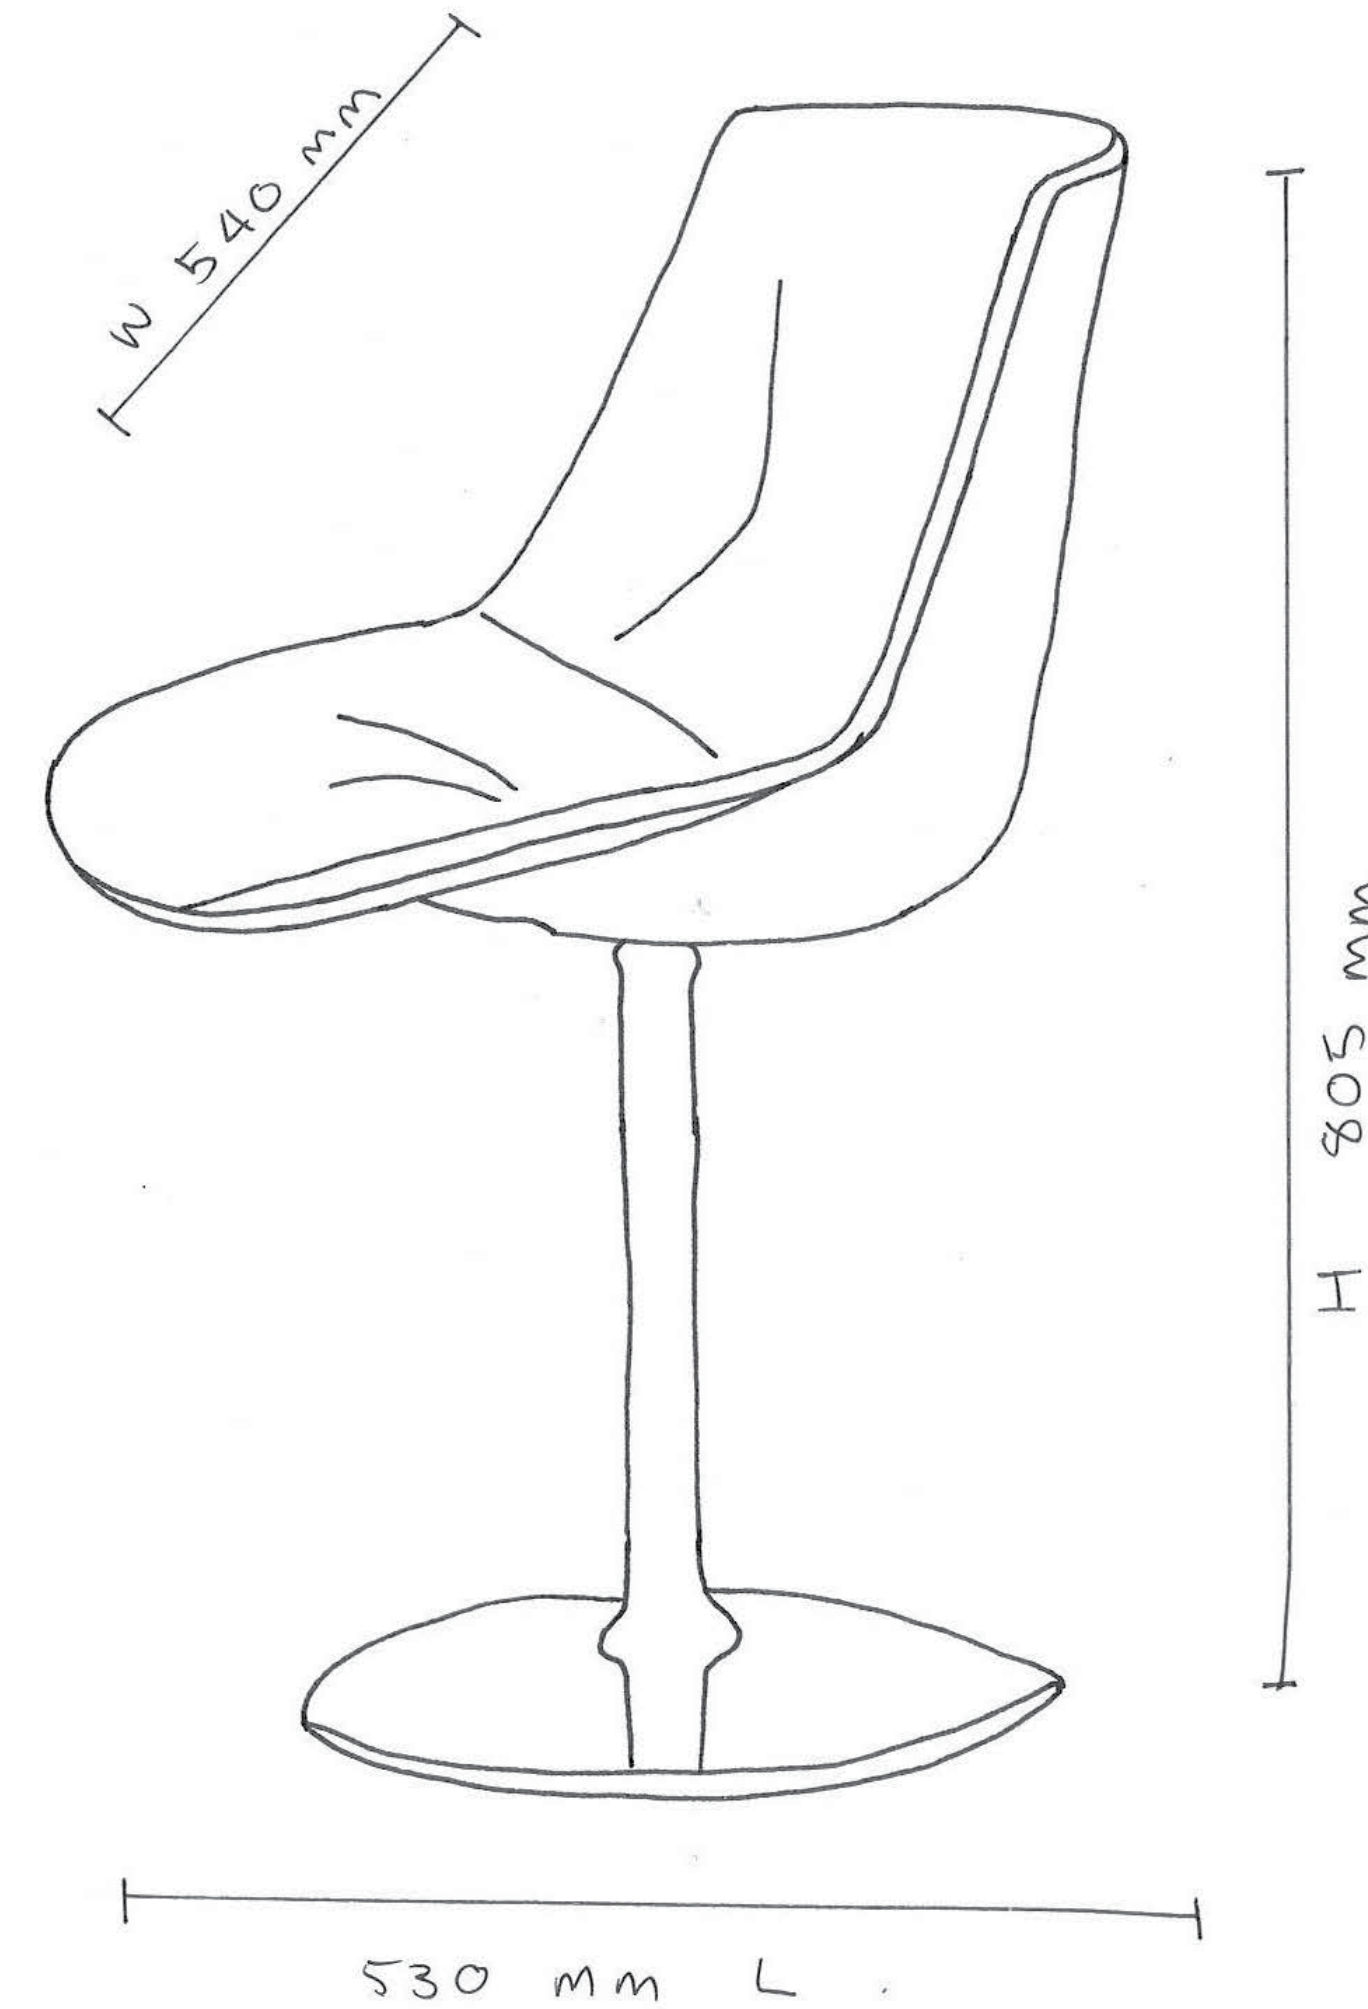

6 FLOW PADDED CHAIRS

MDF Italia

SUPPLIER	MDF Italia
PRODUCT	Flow Padded Chair, Set of 6, Central Leg
DESIGNER	Jean Marie Massaud
DIMENSIONS	L530mm x W540mm x H805mm
FABRIC	CAT D Dune R361 Col 428.039 Multi Tone, White Grey + Charcoal Cotton Blend
FINISH	White Shell & Base
QUANTITY	Set of 6
DESCRIPTION	New
PRODUCT CODE	F052176-C004
SERIAL NUMBER	88225, 88226, 91320, 91321, 91322, 91323

RRP inc GST $9,810

30% SAVING OF $2,910

NOW inc GST $6,900