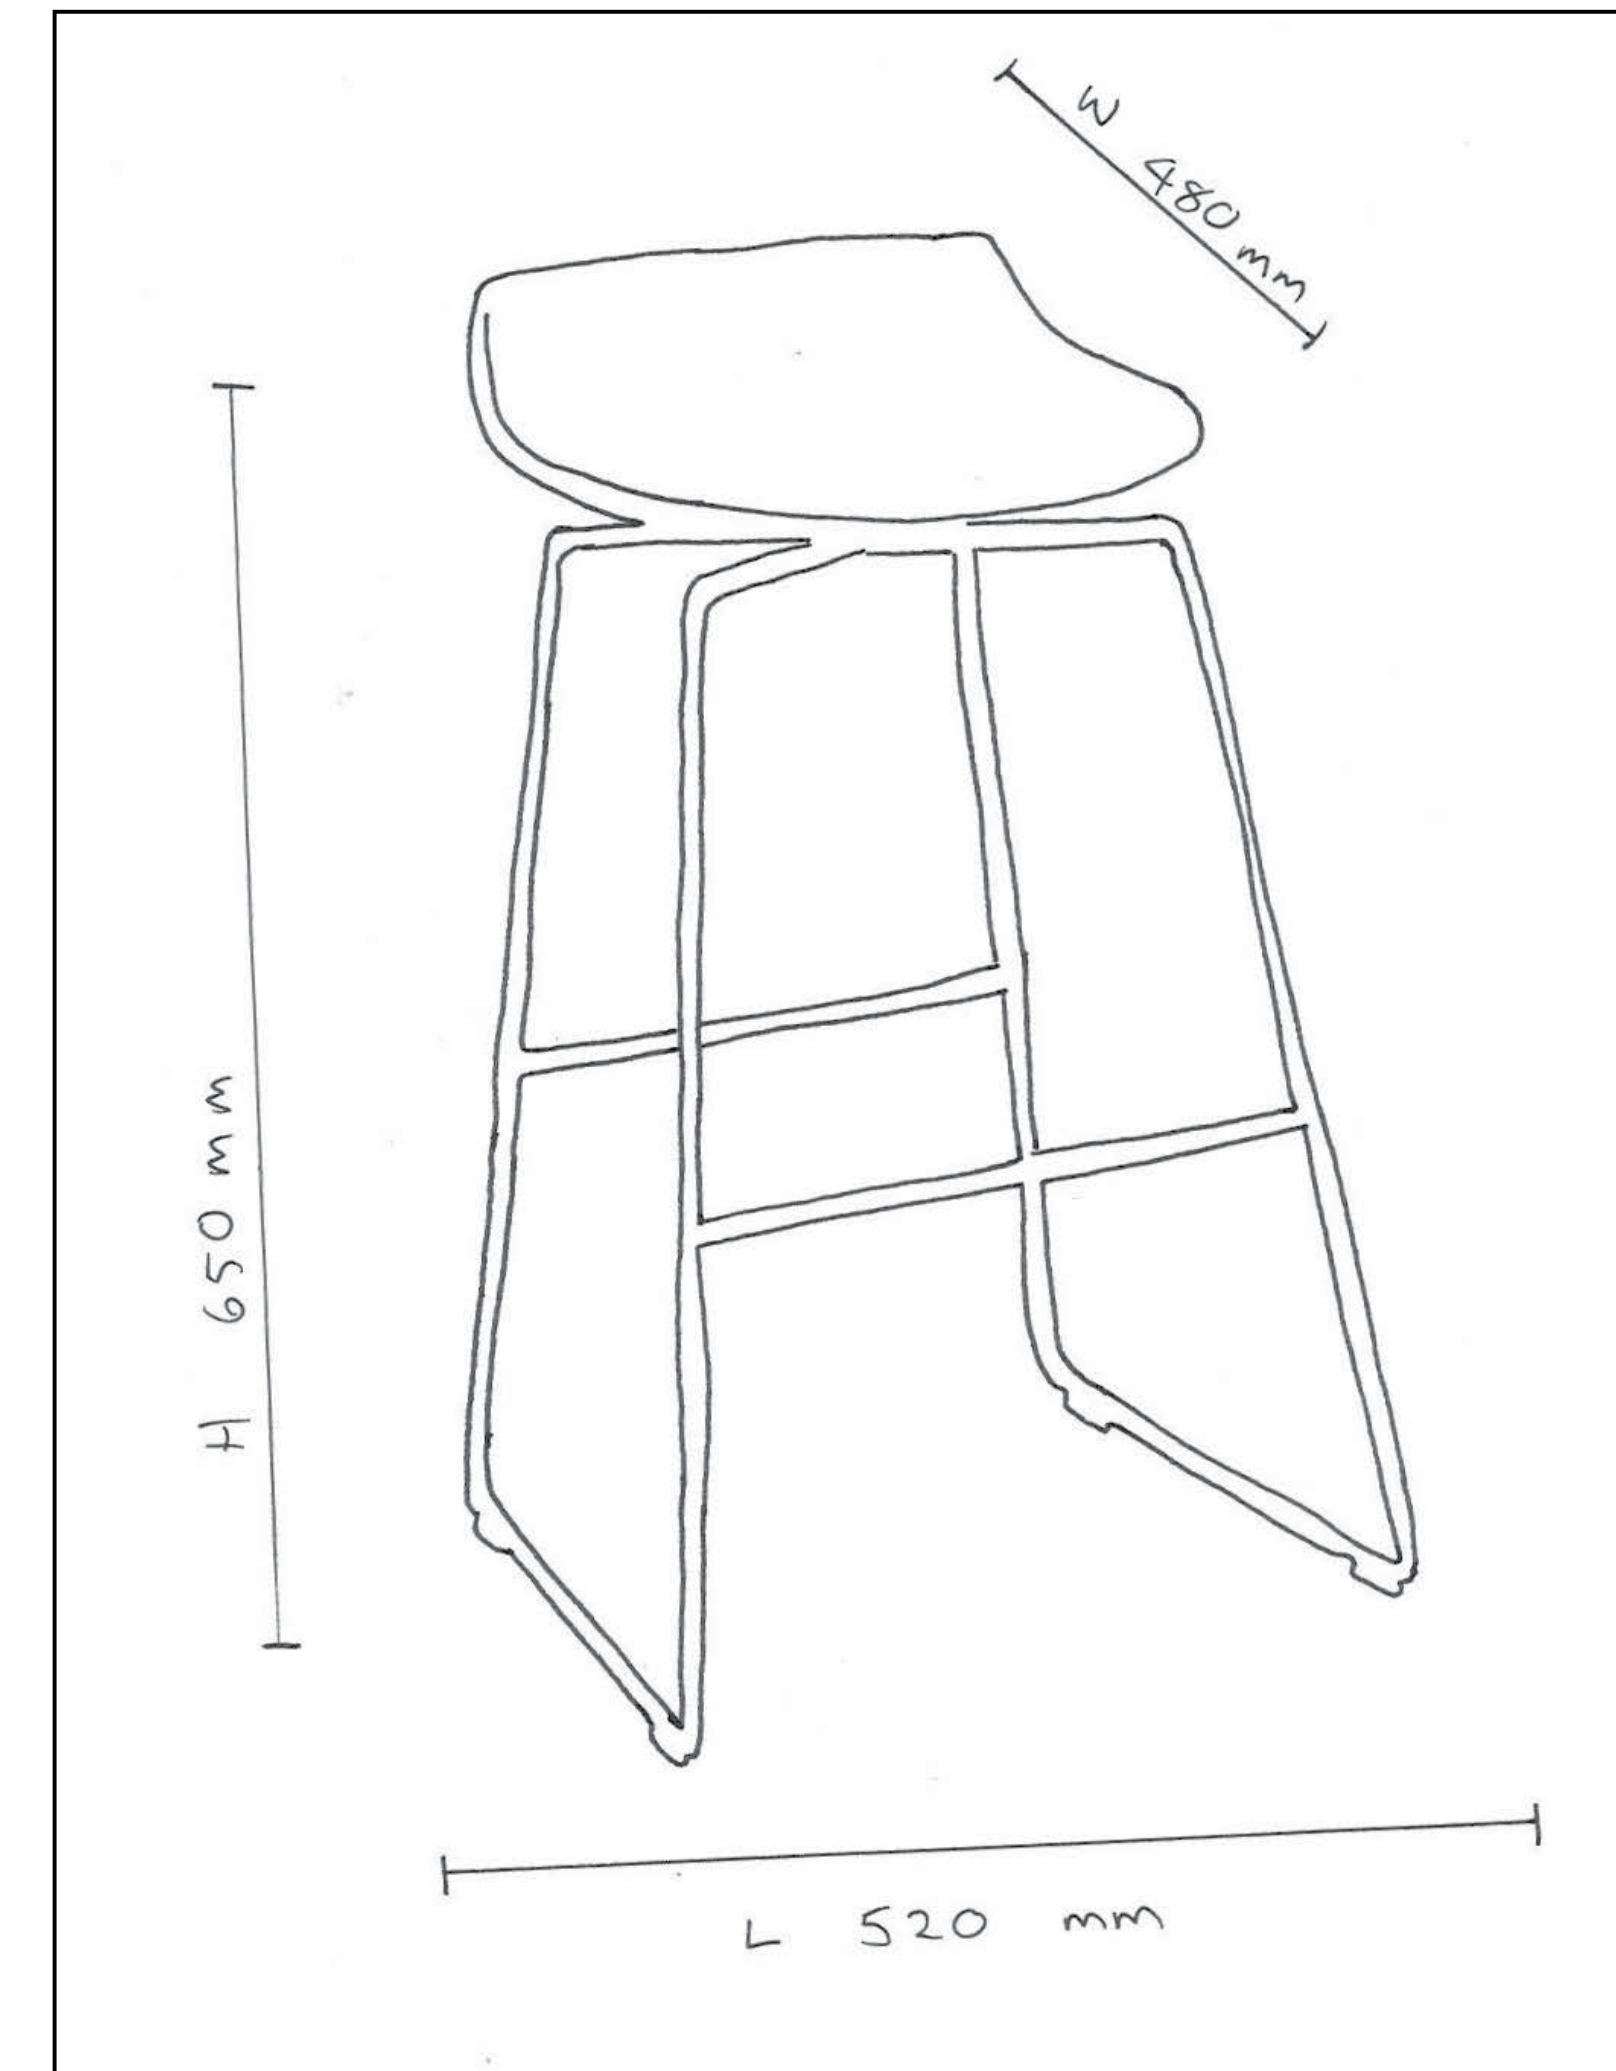

3 FLOW SLED STOOLS

Jean Marie Massaud for MDF Italia

SUPPLIER	MDF Italia
PRODUCT	Flow Sled Base Stool Set of 3
DESIGNER	Jean Marie Massaud
DIMENSIONS	L520mm x W480mm x H650mm
FINISH	Shell Black, Frame Graphite Grey
QUANTITY	Set of 3
DESCRIPTION	New
PRODUCT CODE	F056101-H065-SP
SERIAL NUMBER	91354, 91355, 91356

RRP inc GST $2,850

30% SAVING OF $950

NOW inc GST $1,900