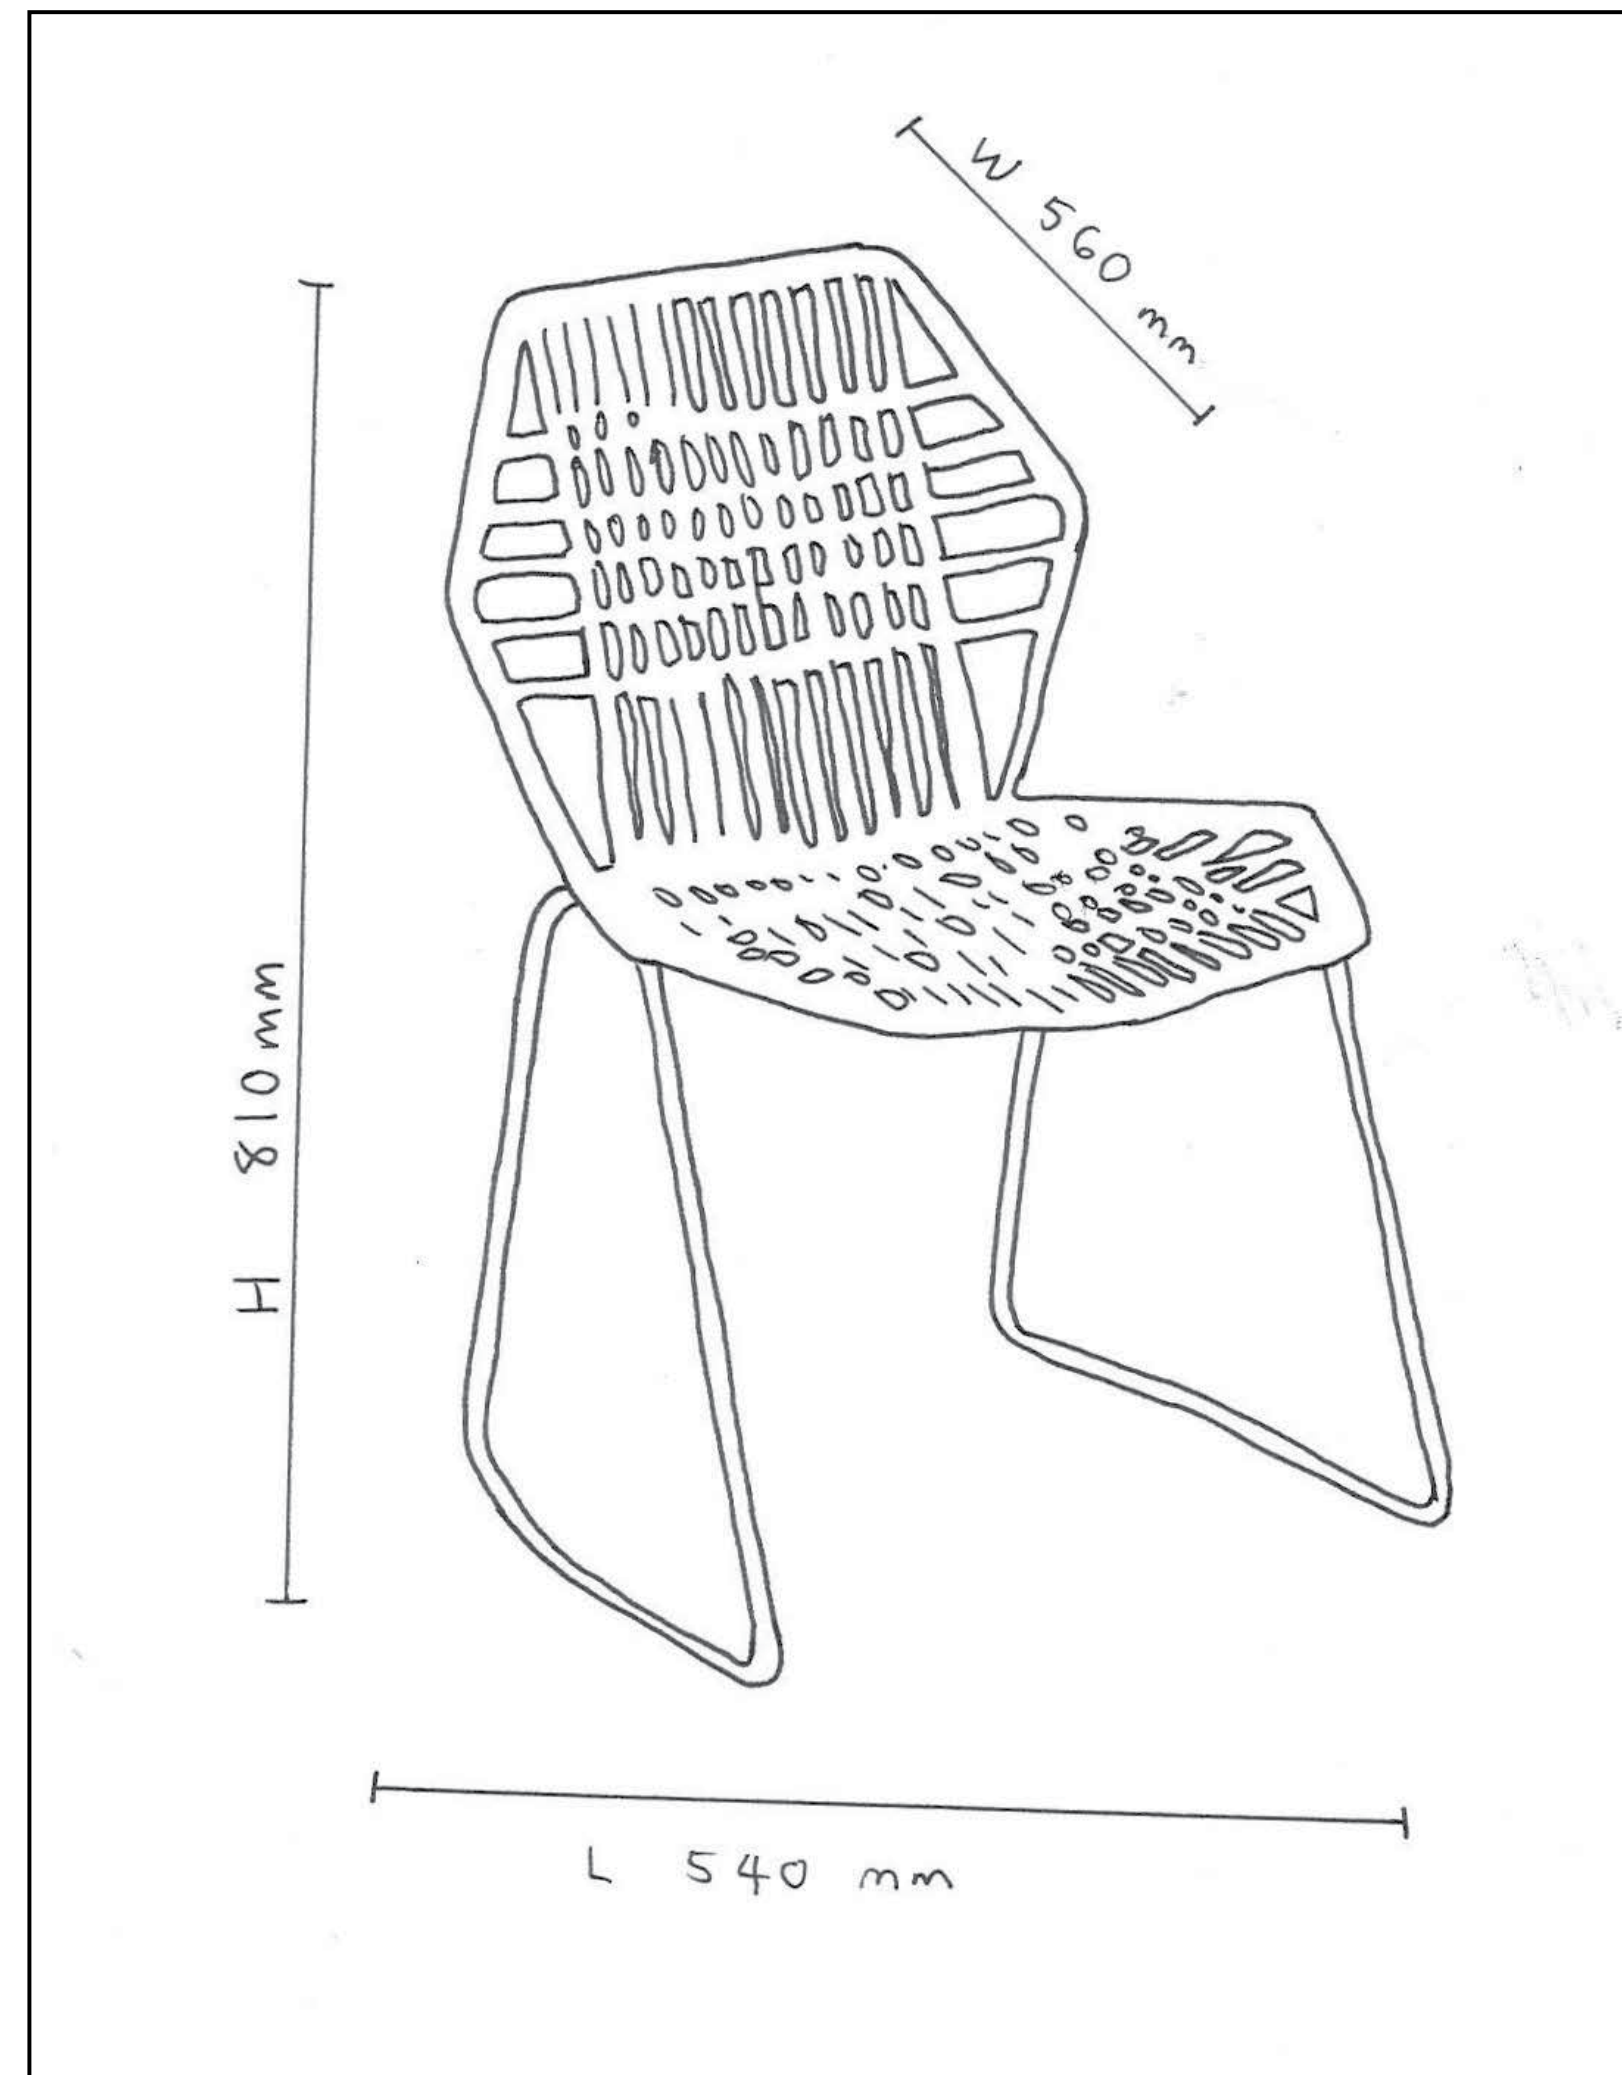

6 TROPICALIA CHAIRS

Patricia Urquiola for Moroso

SUPPLIER	Moroso
PRODUCT	Tropicalia Chair Set of 6
DESIGNER	Patricia Urquiola
DIMENSIONS	L540mm x W560mm x H810mm
FABRIC	Artificial Leather Cord
FINISH	Stainless Steel Sled Base
QUANTITY	Set of 6
DESCRIPTION	New
PRODUCT CODE	TR0465-S
SERIAL NUMBER	86948, 86949, 86950, 86951, 86952, 86953

RRP inc GST $15,138

30% SAVING OF $4,638

NOW inc GST $10,500