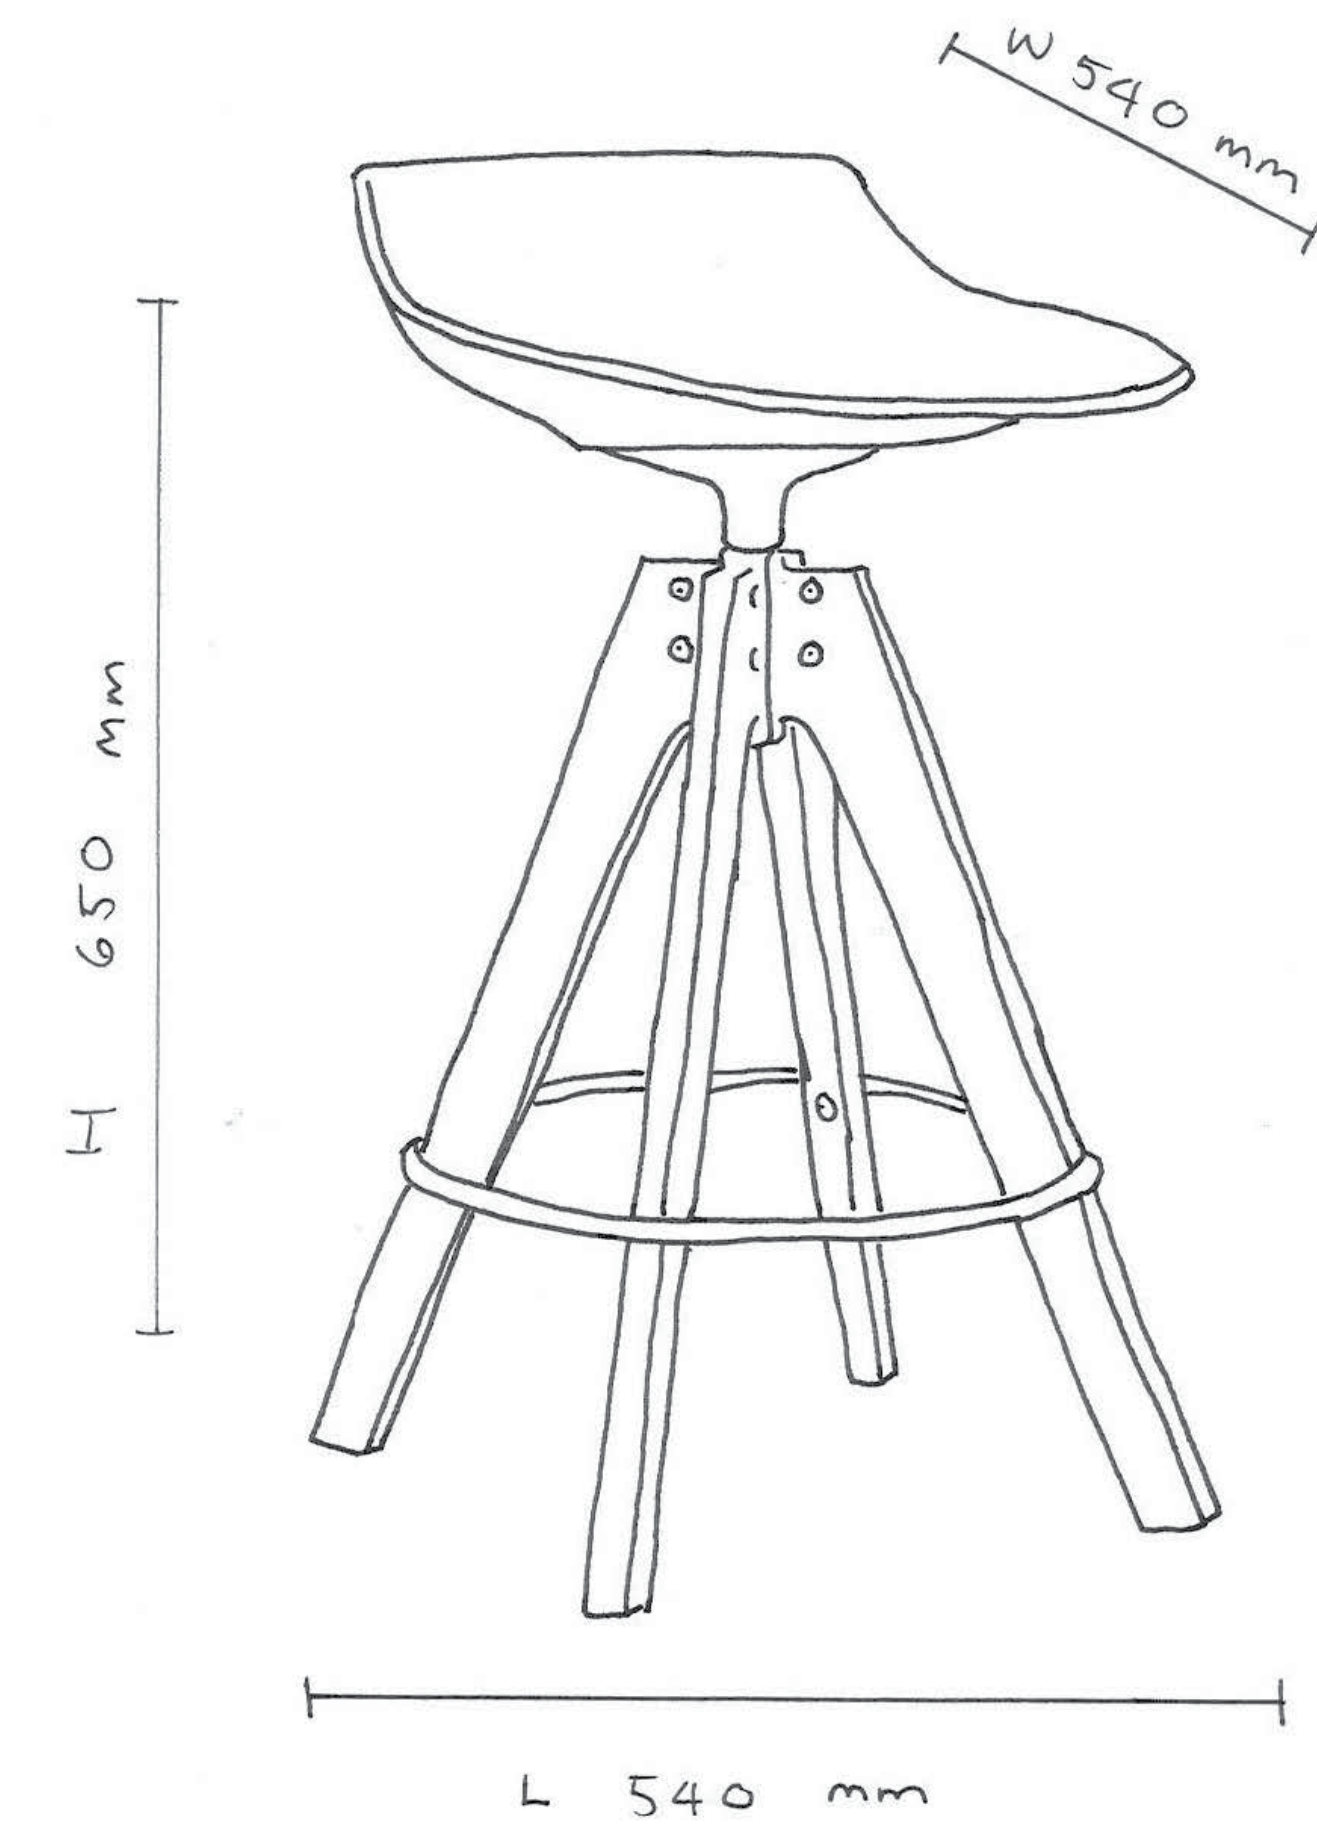

3 FLOW STOOLS

Jean Marie Massaud for MDF Italia

SUPPLIER	MDF Italia
PRODUCT	Flow 4 Legged Stool Set of 3
DESIGNER	Jean Marie Massaud
DIMENSIONS	L540mm x W540mm x H650mm
FINISH	Shell, Black and Graphite Grey Frame, Brown Oak
QUANTITY	Set of 3
DESCRIPTION	New
PRODUCT CODE	F056104-H065
SERIAL NUMBER	88262, 88263, 88264

RRP inc GST $6,270

30% SAVING OF $1,870

NOW inc GST $4,400