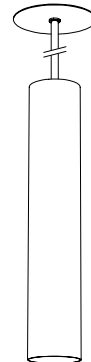

victor suspension 295 C1B

lamp type	LED
colour temp.	2700K
max. watt	6W
voltage	350mA
lumen	740
class	2
gear	not incorporated
diameter	90 mm
height	1 (max 1500) mm
tube	295 x 55 mm

order code	
white	T104H9DWL
black	T104H9DZL
brass/bl.base	T104H9DLB