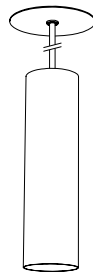

victor suspension 200 C1B

lamp type	LED
colour temp.	2700K
max. watt	6W
voltage	350mA
lumen	740
class	2
gear	not incorporated
diameter	90 mm
height	1 (max 1500) mm
tube	200 x 55 mm

order code	
white	T104H8DWL
black	T104H8DZL
brass/bl.base	T104H8DLB