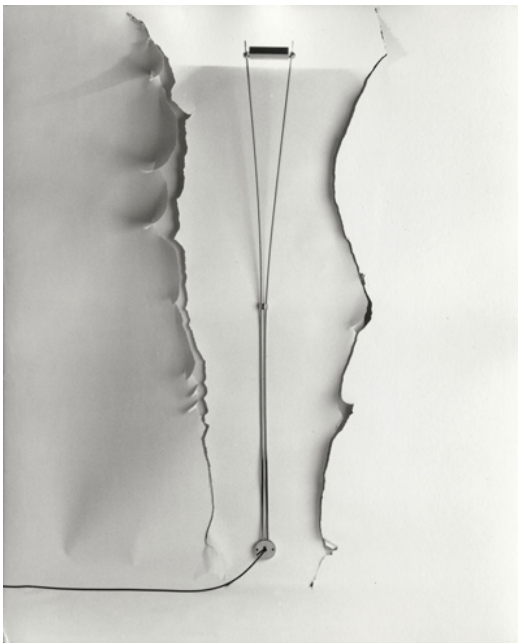

Catellani & Smith

Collection: Oggetti senza tempo - 1989

VI P.T. parete terra

Wall lamp, plug connection

Materials

iron and brass.

Colours

nickel.

Bulb

linear halogen 230V, max 160W R7s
energy saver. External dimmer 500W.

Dimensions

Ø base 8x2,5 cm, W 20 cm, D 17 cm, H
198 cm.

Order code

VIPTC