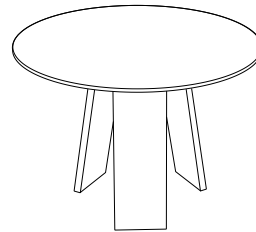

Topkapi Konstantin Grcic 2012

Dining table, round, in White Carrara marble, matt polished finish

Tavolo da pranzo tondo, in marmo Bianco di Carrara, finitura levigata

White Carrara
marble

For reference only

Topkapi Konstantin Grcic 2012

ø 90
ø 35 3/8"

72
28 3/8"

ø 110
ø 43 1/4"

72
28 3/8"