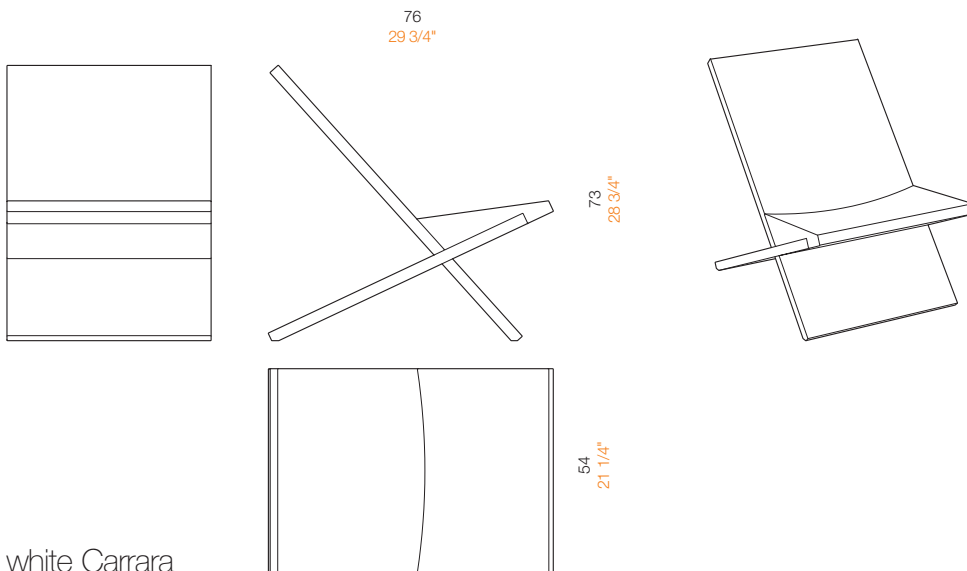

## Sultan Konstantin Grcic 2010

Seduta con schienale inclinato in marmo bianco di Carrara finitura levigata  
Reclined chair in white Carrara marble, matt polished finish

white Carrara  
marble

For reference only