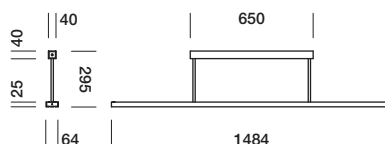

The 'Strip' is an elegant hanging lamp which offers comfortable light diffusion and high-performance output. The standard distance between the unit and the ceiling is 29.5 cm. Upon request, this distance can be increased to a maximum of 100 cm.

strip 235/49/80

brushed aluminium
grey painted
white painted
black painted

T8C8FAB
T8C8FGL
T8C8FWL
T8C8FZL

strip 235/49/80 dim

brushed aluminium
grey painted
white painted
black painted

T8C8FABD
T8C8FGLD
T8C8FWLD
T8C8FZLD