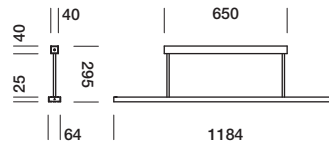

The 'Strip' is an elegant hanging lamp which offers comfortable light diffusion and high-performance output. The standard distance between the unit and the ceiling is 29.5 cm. Upon request, this distance can be increased to a maximum of 100 cm.

strip 228/254

brushed aluminium
grey painted
white painted
black painted

T8C6FAB
T8C6FGL
T8C6FWL
T8C6FZL

strip 228/254 dim

brushed aluminium
grey painted
white painted
black painted

T8C6FABD
T8C6FGLD
T8C6FWLD
T8C6FZLD