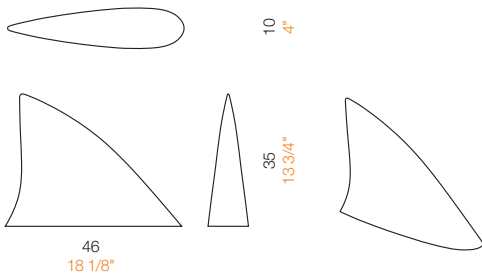

Squalo James Irvine 2009

Scultura, ferma-porta in marmo Bardiglio imperiale finitura levigata
Sculpture, door-stop in Bardiglio imperiale marble, matt polished finish

Bardiglio imperiale
marble

For reference only