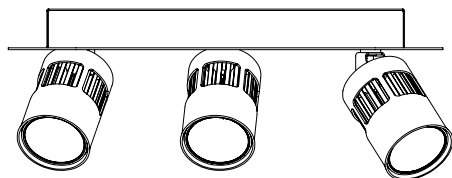

slice track

black painted
white painted

T96R1DZL
T96R1DWL

slice spot 1

black painted
white painted

T96S1DZL
T96S1DWL

slice spot 2

black painted
white painted

T96S2DZL
T96S2DWL

slice spot 3

black painted
white painted

T96S3DZL
T96S3DWL

78

54

231

40

40

40

450

300

190

160

160

karveelstraat 2
8380 zeebrugge, belgium

T +32 (0)50 54 35 49
F +32 (0)50 54 35 40

E info@tossb.com
W www.tossb.com

tossB reserves the right to alter materials, dimensions and characteristics without prior notice. This documentation replaces all previous documentation. Read the installation-instructions carefully.

Our general terms and conditions shall apply notwithstanding any stipulation to the contrary to all the orders and agreements with tossB. You can obtain a copy of these conditions on demand.

Product documentation © tossB 2016. All rights reserved.