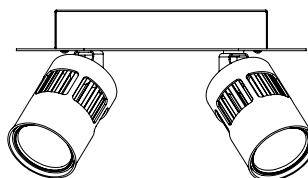

slice track

black painted
white painted

T96R1DZL
T96R1DWL

slice spot 1

black painted
white painted

T96S1DZL
T96S1DWL

slice spot 2

black painted
white painted

T96S2DZL
T96S2DWL

slice spot 3

black painted
white painted

T96S3DZL
T96S3DWL

78

54

231

40

40

40

450

300

190

160

160

karveelstraat 2
8380 zeebrugge, belgium

T +32 (0)50 54 35 49
F +32 (0)50 54 35 40

E info@tossb.com
W www.tossb.com

tossB reserves the right to alter materials, dimensions and characteristics without prior notice. This documentation replaces all previous documentation. Read the installation-instructions carefully.

Our general terms and conditions shall apply notwithstanding any stipulation to the contrary to all the orders and agreements with tossB. You can obtain a copy of these conditions on demand.

Product documentation © tossB 2016. All rights reserved.