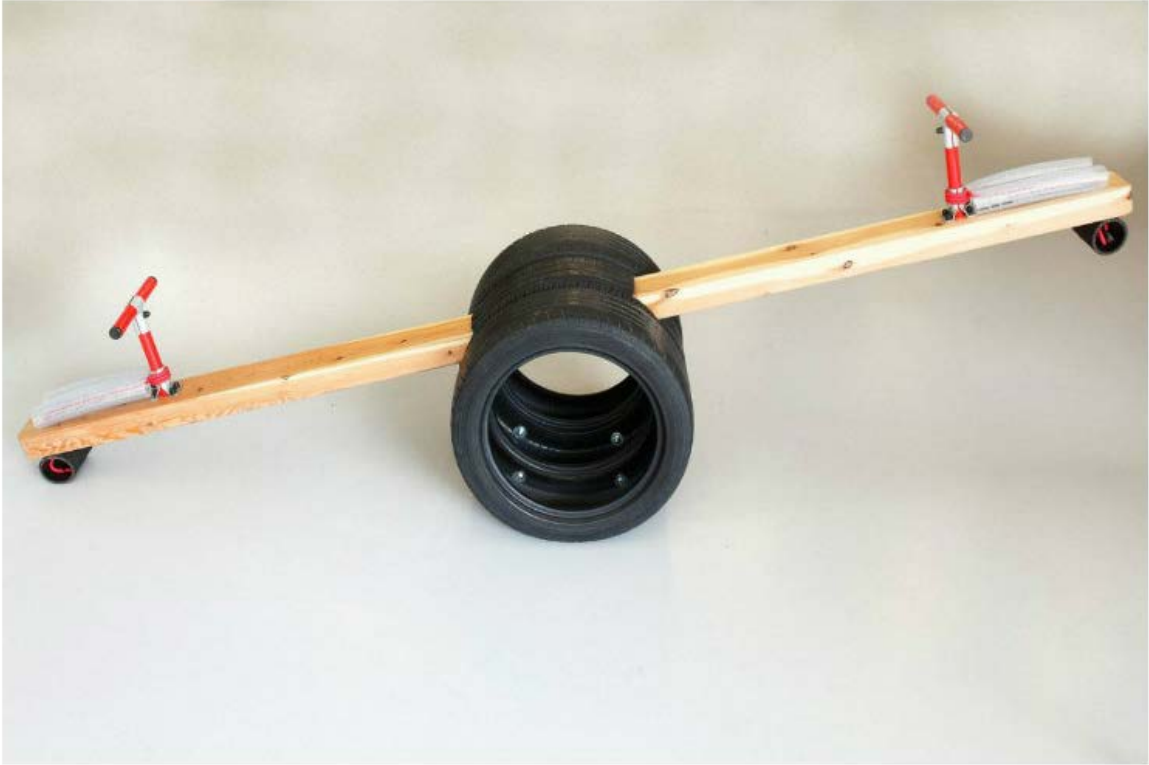

Toposworkshop / Seesaw TOT

Info

Designer

Panagiotis Megalooinokomou

Materials

car tires

grip

iron

Dimensions

L 320 cm

TOPOSWORKSHOP