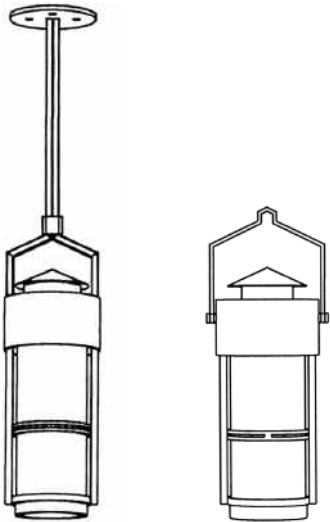

KEVIN REILLY LIGHTING

QUILL

INDOOR FINISH OPTIONS:

Steel Dark Patina
Steel Ash Patina
Natural Steel
Steel Bronze Patina
Mineral White

OUTDOOR FINISH OPTIONS:

Stainless Satin Black exterior
Stainless Dark exterior
Stainless Bronze exterior
Stainless Dark Bronze exterior
Stainless Mineral White exterior

SIZES:

Size 1 Fixture 34.9W x 30.5D x 99.7H cm
Size 2 Fixture 30.6W x 25.4D x 81.5H cm
Size 3 Fixture 24.4W x 20.3D x 65.2H cm
Size 4 Fixture 20.2W x 16.7D x 53.3H cm
Size 5 Fixture 16.2W x 13.3D x 42.6H cm
Custom options also available

MOUNTING OPTIONS:

Hanging
Wall
Surface

WWW.KEVINREILLYLIGHTING.COM

ALL KEVIN REILLY LIGHTING IS TRADEMARKED. FIXTURES WITH ELECTRIFIED CANDLES ARE
US PATENT PROTECTED. PUBLICATION NO. US 6, 729, 748 B2 COPY PROHIBITED. UL APPROVED.