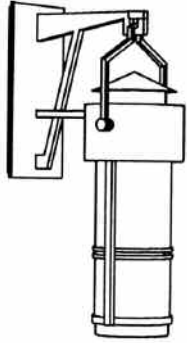

KEVIN REILLY LIGHTING

QUILL

KEVIN REILLY LIGHTING

QUILL (WALL MOUNT)

INDOOR FINISH OPTIONS:

Steel Dark Patina
Steel Ash Patina
Natural Steel
Steel Bronze Patina
Mineral White

OUTDOOR FINISH OPTIONS:

Stainless Satin Black exterior
Stainless Dark exterior
Stainless Bronze exterior
Stainless Dark Bronze exterior
Stainless Mineral White exterior

SIZES:

Size 1 Fixture 34.9W x 40.6D x 99.7H cm
Size 2 Fixture 30.5W x 35.6D x 81.3H cm
Size 3 Fixture 24.1W x 30.5D x 65.4H cm
Size 4 Fixture 20.3W x 26.7D x 53.3H cm
Size 5 Fixture 16.5W x 23.5D x 42.6H cm
Custom options also available