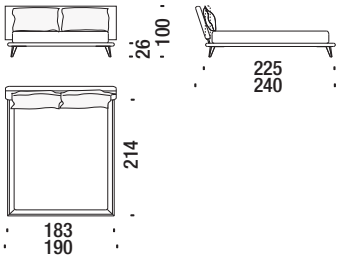

③

A4379
Grigio chiaro
Light grey
Hellgrau
Gris clair

Cloudscape Platform 160

Cloudscape Platform 160 - Cloudscape Platform 160 - Cloudscape Platform 160

0,7 m³ 80 Kg

F85

€

Cloudscape Platform 170