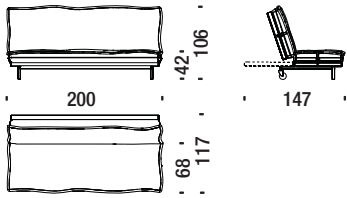

Chubby Chic Sofa Bed

Chubby Chic Sofa Bed - Chubby Chic Sofa Bed - Chubby Chic Sofa Bed

 2,7 m³  60 Kg

F97

€

Rete doghe 200x90

Slatted base 200x90 - Lattenrost 200x90 - Sommier à lattes 200x90

F68