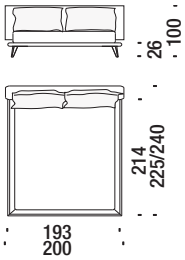

Cloudscape Platform 170

Cloudscape Platform 170 - Cloudscape Platform 170 - Cloudscape Platform 170

0,7 m³ 85 Kg