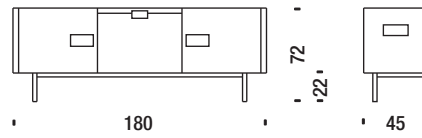

Total Flightcase 180x45x72

F36

Total Flightcase 180x45x72 - Total Flightcase 180x45x72 - Total Flightcase 180x45x72

0,7 m³ 59 Kg