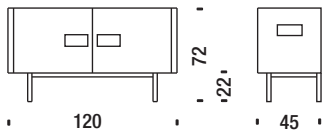

Electric Blue

Flightcase F36

White

Blackboard

White Concrete

Ego Stud Mirror F40

Raw Black

Total Flightcase 120x45x72

F35

Total Flightcase 120x45x72 - Total Flightcase 120x45x72 - Total Flightcase 120x45x72

0,5 m³ 40 Kg

Total Flightcase 180x45x72

F36

Total Flightcase 180x45x72 - Total Flightcase 180x45x72 - Total Flightcase 180x45x72