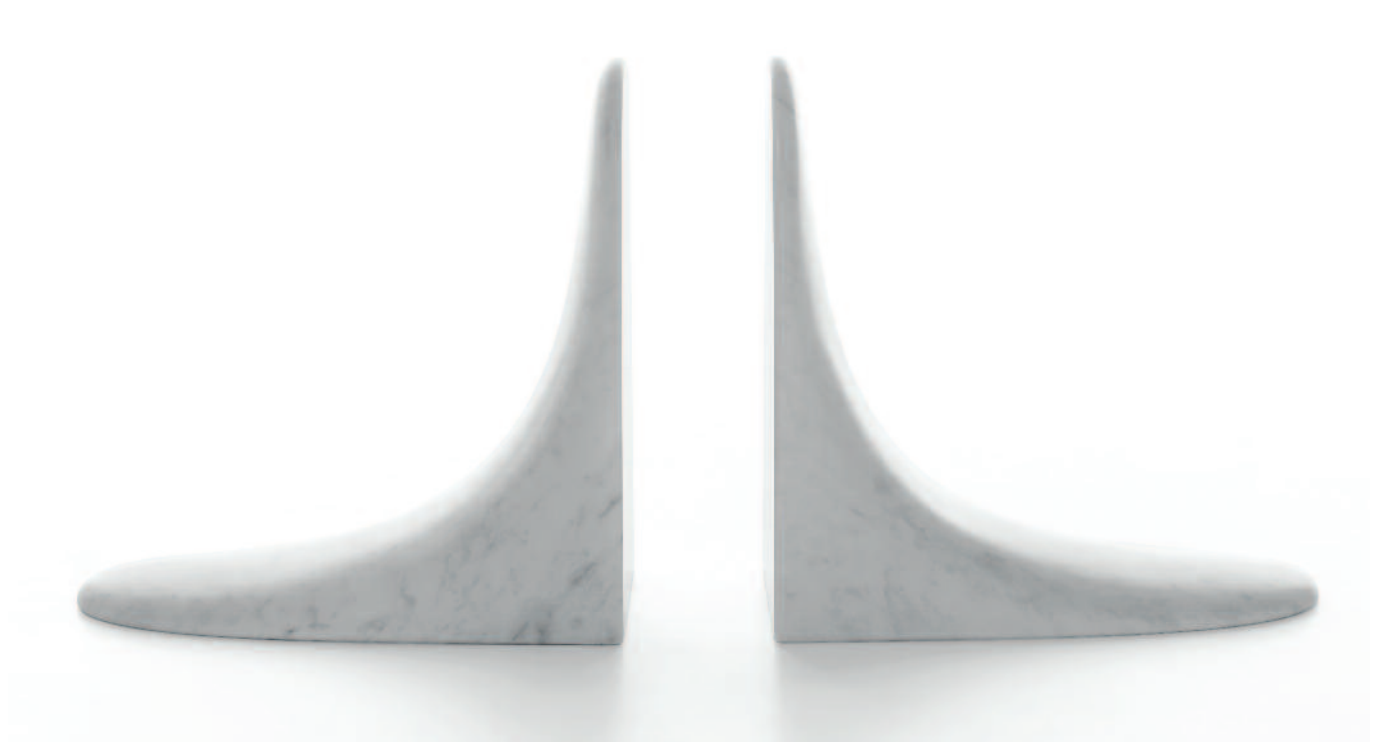

Plato Ross Lovegrove 2011
Book end in white Carrara marble, matt polished finish

white Carrara
marble

black Marquina
marble

For reference only