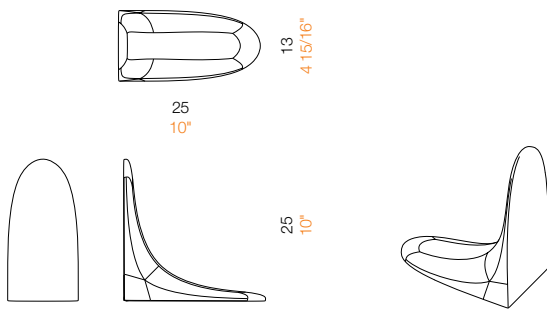

Plato Ross Lovegrove 2011
Book end in white Carrara marble, matt polished finish

white Carrara
marble

black Marquina
marble

For reference only