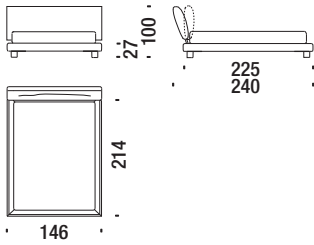

Nebula Five 120

Nebula Five 120 - Nebula Five 120 - Nebula Five 120

0,6 m³ 50 Kg