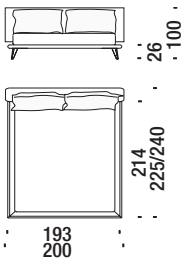

Cloudscape Platform 170

Cloudscape Platform 170 - Cloudscape Platform 170 - Cloudscape Platform 170

F86

0,7 m³ 85 Kg