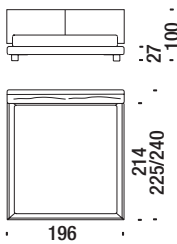

Nebula Five 170

Nebula Five 170 - Nebula Five 170 - Nebula Five 170

0,6 m³ 85 Kg