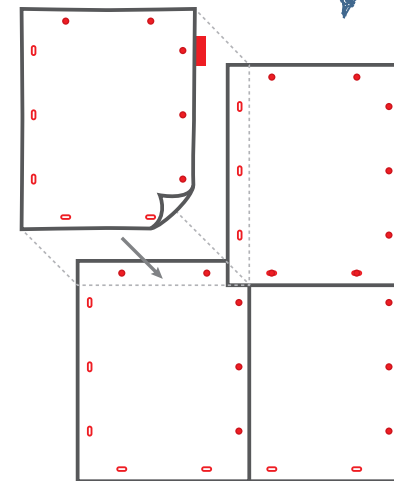


NON-FLYING CARPET

Water-repellent fabric

COMFORTABLE
 upper cover and anti-slip bottom

Make the rug any size you want with the help of the characteristic red buttons

Match and connect

NON-FLYING CARPET

180 x 140 CM

Material
POLYESTER & PVC BOTTOM

Stuffing
10 MM FOAM

Weight product
4 KG

Coating
WATER- AND DIRT REPELLENT

Dimensions product (LxW)
180 x 140 CM

Dimensions packaging (LxWxH)
22 x 22 x 140 CM

Weight product+packaging
6 KG