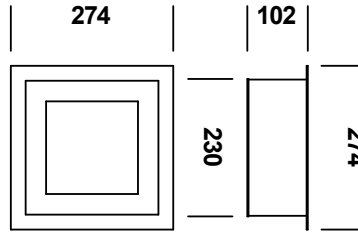

nis 60 recessed

white painted

T26A2HWL

karveelstraat 2
8380 zeebrugge, belgium

T +32 (0)50 54 35 49
F +32 (0)50 54 35 40

E info@tossb.com
W www.tossb.com

tossB reserves the right to alter materials, dimensions and characteristics without prior notice. This documentation replaces all previous documentation. Read the installation-instructions carefully.