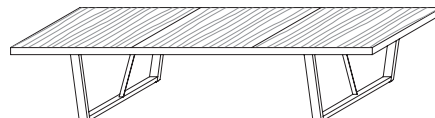

WT4
structure top
woods woods
woods coloured/etched coloured glass
woods marble