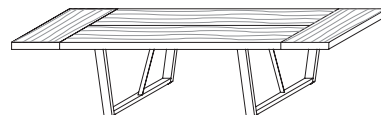

extendable table

W 2200 opened 2680/3150
W 86 5/8" opened 105 1/2" - 124"
D 1000 H 740
D 39 3/8" H 29 1/8"

WT2
structure top
woods woods