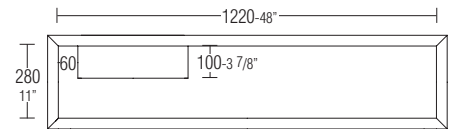

DATASHEET

REGISTERED
DESIGN

VI.2015

molteni.it

Dimensions in millimeters and inches. The right to discontinue and make changes is reserved. This information is based on the latest product information available at the time of printing.

Small table with storage compartment

W 1300 D 650 H 370

W 51 1/8" D 25 5/8" H 14 5/8"

usable space storage compartment

430 x 328 H 120

16 7/8" x 12 7/8" H 4 3/4"

XTV1

DATASHEET

REGISTERED
DESIGN

VI.2015

molteni.it

Dimensions in millimeters and inches. The right to discontinue and make changes is reserved. This information is based on the latest product information available at the time of printing.