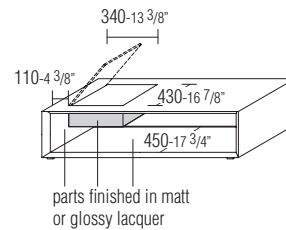

DATASHEET

REGISTERED
DESIGN

VI.2015

molteni.it

Dimensions in millimeters and inches. The right to discontinue and make changes is reserved. This information is based on the latest product information available at the time of printing.

Small table with storage compartment

W 1300 D 650 H 370

W 51 1/8" D 25 5/8" H 14 5/8"

usable space storage compartment

430 x 328 H 120

16 7/8" x 12 7/8" H 4 3/4"

XTV1

DATASHEET

REGISTERED
DESIGN

VI.2015

molteni.it

Dimensions in millimeters and inches. The right to discontinue and make changes is reserved. This information is based on the latest product information available at the time of printing.