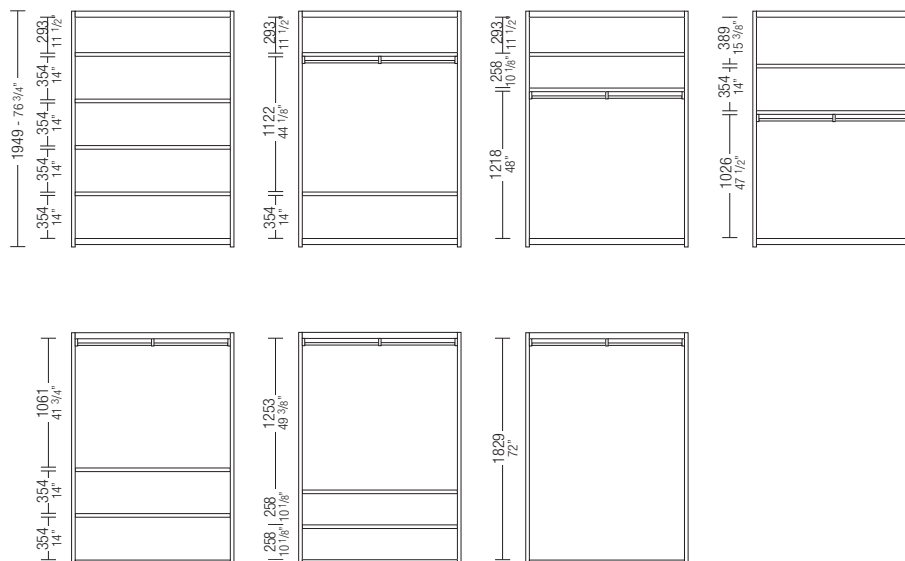

Module H 1949 (76 3/4")