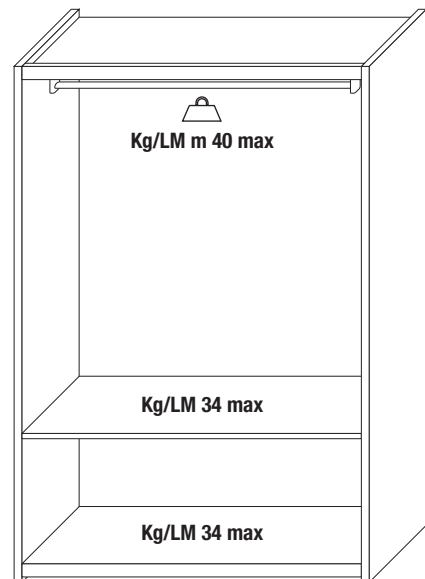

WEIGHT LIMITS

Instructions for mounting the wardrobe on the wall

Gliss-Up was tested in compliance with the UNI EN 14749 standard: “Domestic and kitchen storage units and worktops - Safety requirements and test methods.”

Each module can hold a maximum total weight of Kg. 120, and each single element has a weight limit (listed below) which must not be exceeded.

Specific brackets are provided to mount the wardrobe on the wall, but a kit of wall anchors is not provided because the appropriate fasteners must be defined by the dealer for each installation on the basis of the type of material used to make the wall and the structure of the wall. This guarantees safety and that wardrobe capacity is compliant with the weight limits listed herein.

We recommend a very scrupulous evaluation of the structural conditions of the wall prior to ordering and mounting the product.

Plates and bars provided are made to measure depending on the dimensions of the wall mounted wardrobe and the position of the partitions. These parts cannot be modified afterwards.

Mounting procedures must be carried out in an excellent manner and after viewing the specific “Mounting instructions”. Stability and capacity of the wardrobe are guaranteed only by correct mounting and by following the manufacturer’s instructions.

Weight limits

Max. capacity per single element

with these capacities, shelf deflection will be in conformity with standard UNI EN 16121 - UNI EN 16122