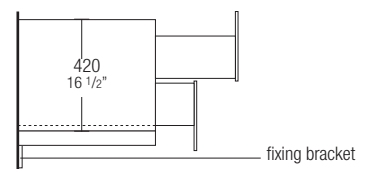

DATASHEET

REGISTERED
DESIGN

XII.2014

molteni.it

Dimensions in millimeters and inches. The right to discontinue and make changes is reserved. This information is based on the latest product information available at the time of printing.