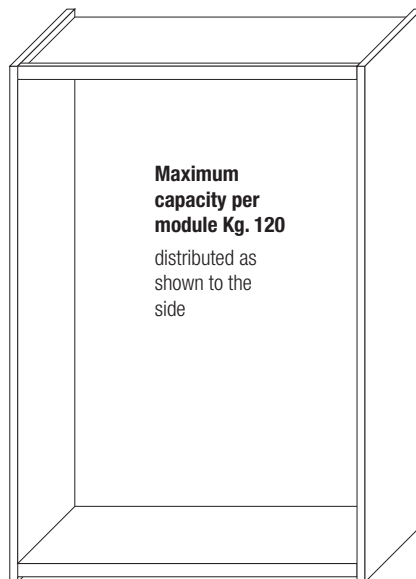

WEIGHT LIMITS

Instructions for mounting the wardrobe on the wall

Gliss-Up was tested in compliance with the UNI EN 14749 standard: “Domestic and kitchen storage units and worktops - Safety requirements and test methods.”

Each module can hold a maximum total weight of Kg. 120, and each single element has a weight limit (listed below) which must not be exceeded.

Specific brackets are provided to mount the wardrobe on the wall, but a kit of wall anchors is not provided because the appropriate fasteners must be defined by the dealer for each installation on the basis of the type of material used to make the wall and the structure of the wall. This guarantees safety and that wardrobe capacity is compliant with the weight limits listed herein.

We recommend a very scrupulous evaluation of the structural conditions of the wall prior to ordering and mounting the product.

Plates and bars provided are made to measure depending on the dimensions of the wall mounted wardrobe and the position of the partitions. These parts cannot be modified afterwards.

Mounting procedures must be carried out in an excellent manner and after viewing the specific “Mounting instructions”. Stability and capacity of the wardrobe are guaranteed only by correct mounting and by following the manufacturer’s instructions.

Weight limits

Max. capacity per single element

with these capacities, shelf deflection will be in conformity with standard UNI EN 16121 - UNI EN 16122