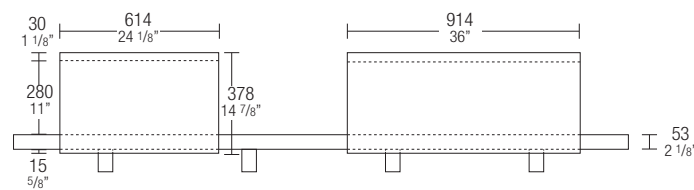

TYPES / DIMENSIONS

Support shelf and drawer units

The standard model support shelf comes in three different sizes: mm 2982 (117 3/8"), 2654 (101 1/2") and 1998 (78 5/8").

These sizes can be cut to measure to the centimetre. The minimum measurement possible is mm 1342 (52 7/8").

Drawer units are fixed elements which cannot be modified, and are made to always be positioned on the support shelf.

Drawers always have totally extractable runners and the interior is always made in cartapaglia anthracite.

Molteni & C

Drawer units H 280 (11")

open

Drawer units H 280 (11") are always made with an internal drawer.