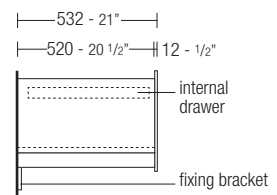

TYPES / DIMENSIONS

Support shelf and drawer units

The standard model support shelf comes in three different sizes: mm 2982 (117 3/8"), 2654 (101 1/2") and 1998 (78 5/8").

These sizes can be cut to measure to the centimetre. The minimum measurement possible is mm 1342 (52 7/8").

Drawer units are fixed elements which cannot be modified, and are made to always be positioned on the support shelf.

Drawers always have totally extractable runners and the interior is always made in cartapaglia anthracite.

Molteni & C

Drawer units H 280 (11")

open