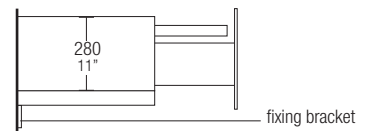

Drawer units H 280 (11") are always made with an internal drawer.