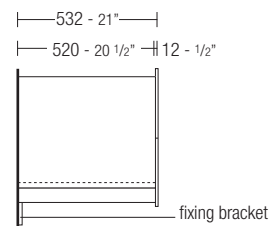

Drawer units H 420 (16 1/2")

open