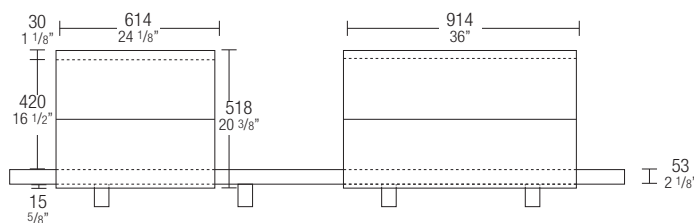

### Drawer units H 280 (11")

open

Drawer units H 280 (11") are always made with an internal drawer.

### Drawer units H 420 (16 1/2")

open

### DATASHEET

REGISTERED  
DESIGN

XII.2014

[molteni.it](http://molteni.it)

Dimensions in millimeters and inches. The right to discontinue and make changes is reserved. This information is based on the latest product information available at the time of printing.