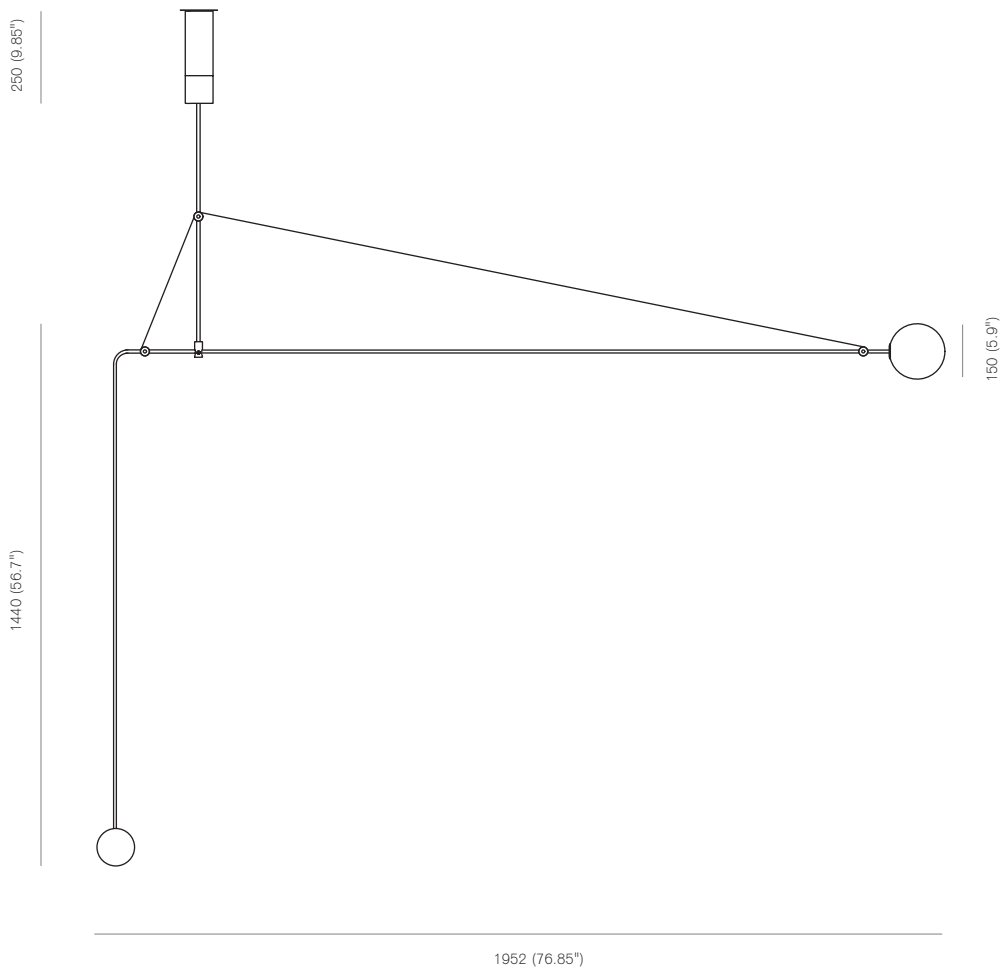

# Mobile Chandelier 4, 2008

Black patinated brass, mouth blown opaline sphere

Pendant rod length to order

120V Version; supplied with a 3" or 4" junction box cover.

## Bulb specifications

G6.35 halogen frosted  
50W 12V