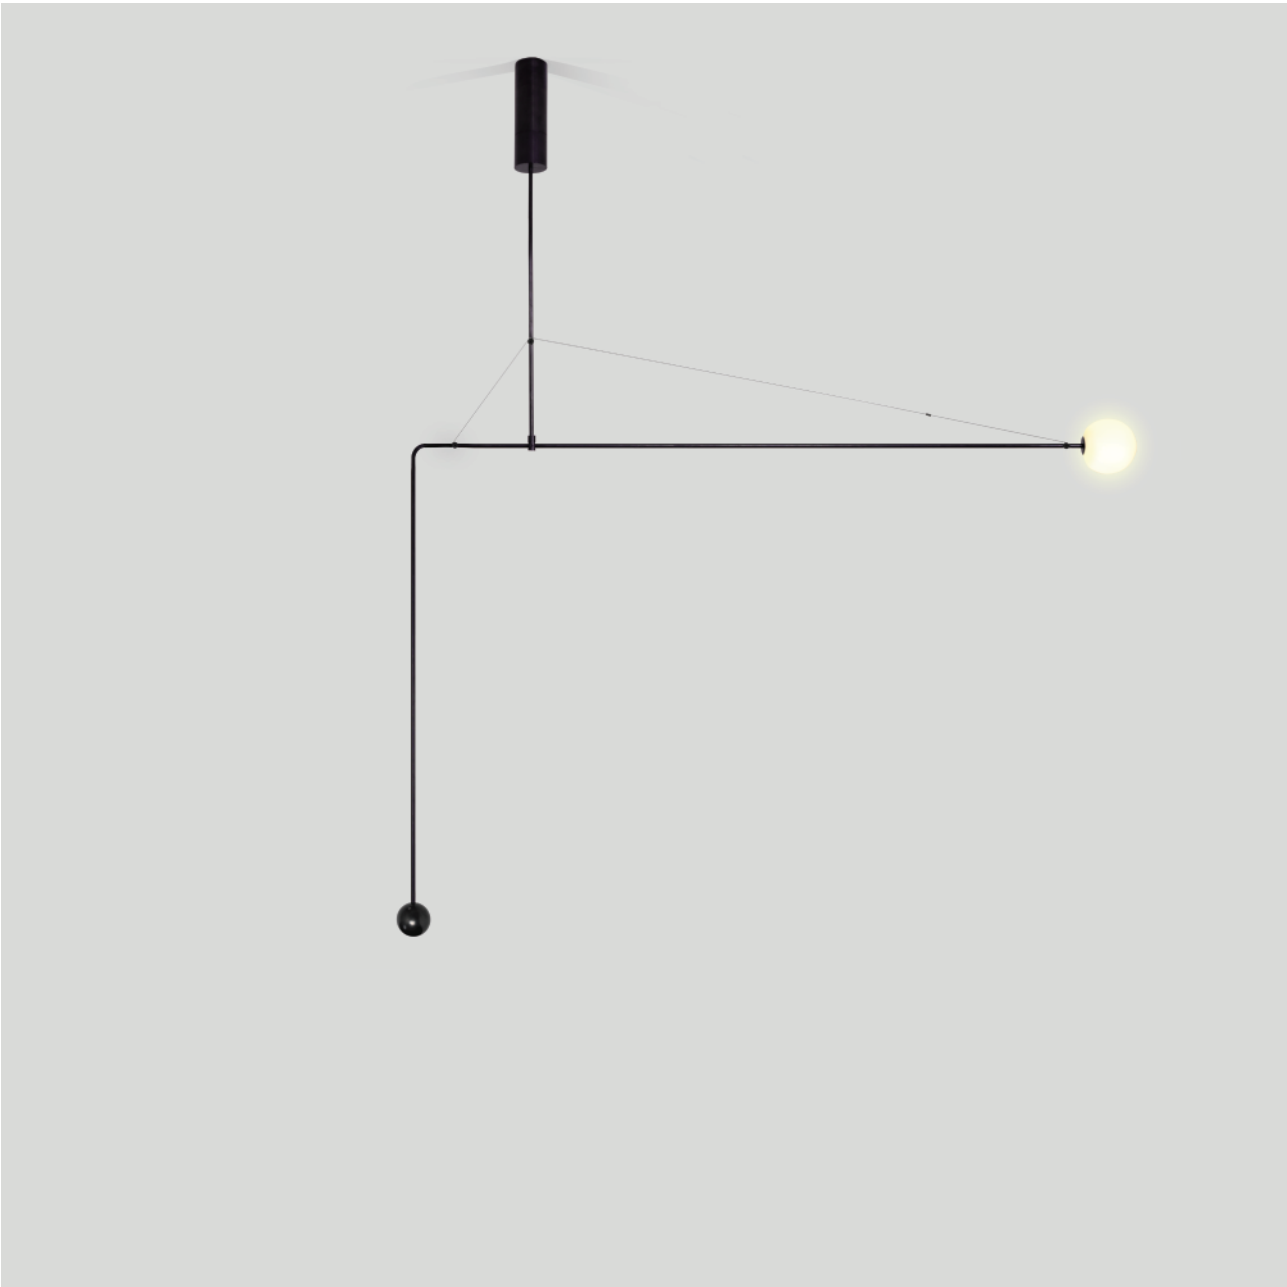

# Mobile Chandelier 4, 2008

Black patinated brass, mouth blown opaline sphere

Pendant rod length to order

120V Version; supplied with a 3" or 4" junction box cover.

## Bulb specifications

G6.35 halogen frosted  
50W 12V