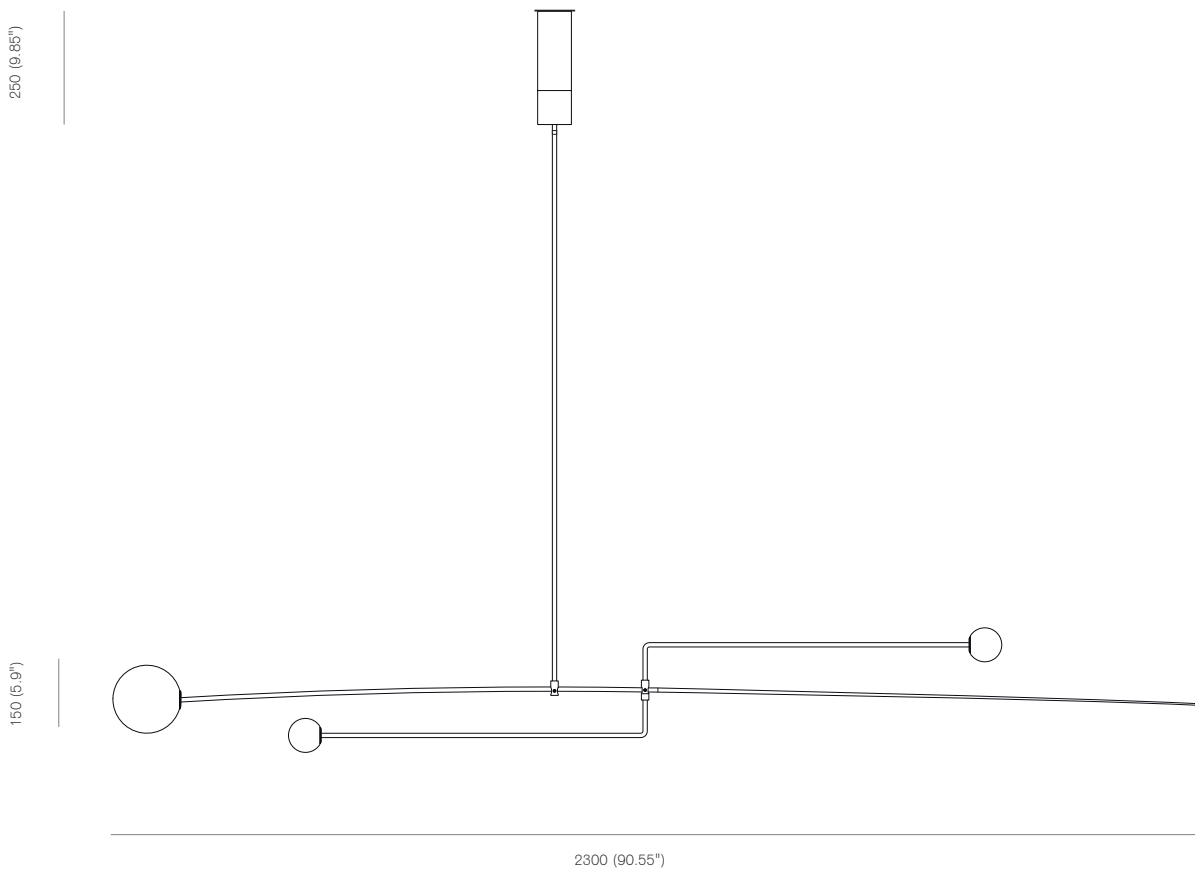

Mobile Chandelier 3, 2008

Mobile Chandelier 3, 2008

Black patinated brass, mouth blown opaline spheres

Pendant rod length to order

120V Version; supplied with a 3" or 4" junction box cover.

Bulb specifications

- G6.35 halogen frosted
50W 12V
- G4 halogen frosted
20W 12V