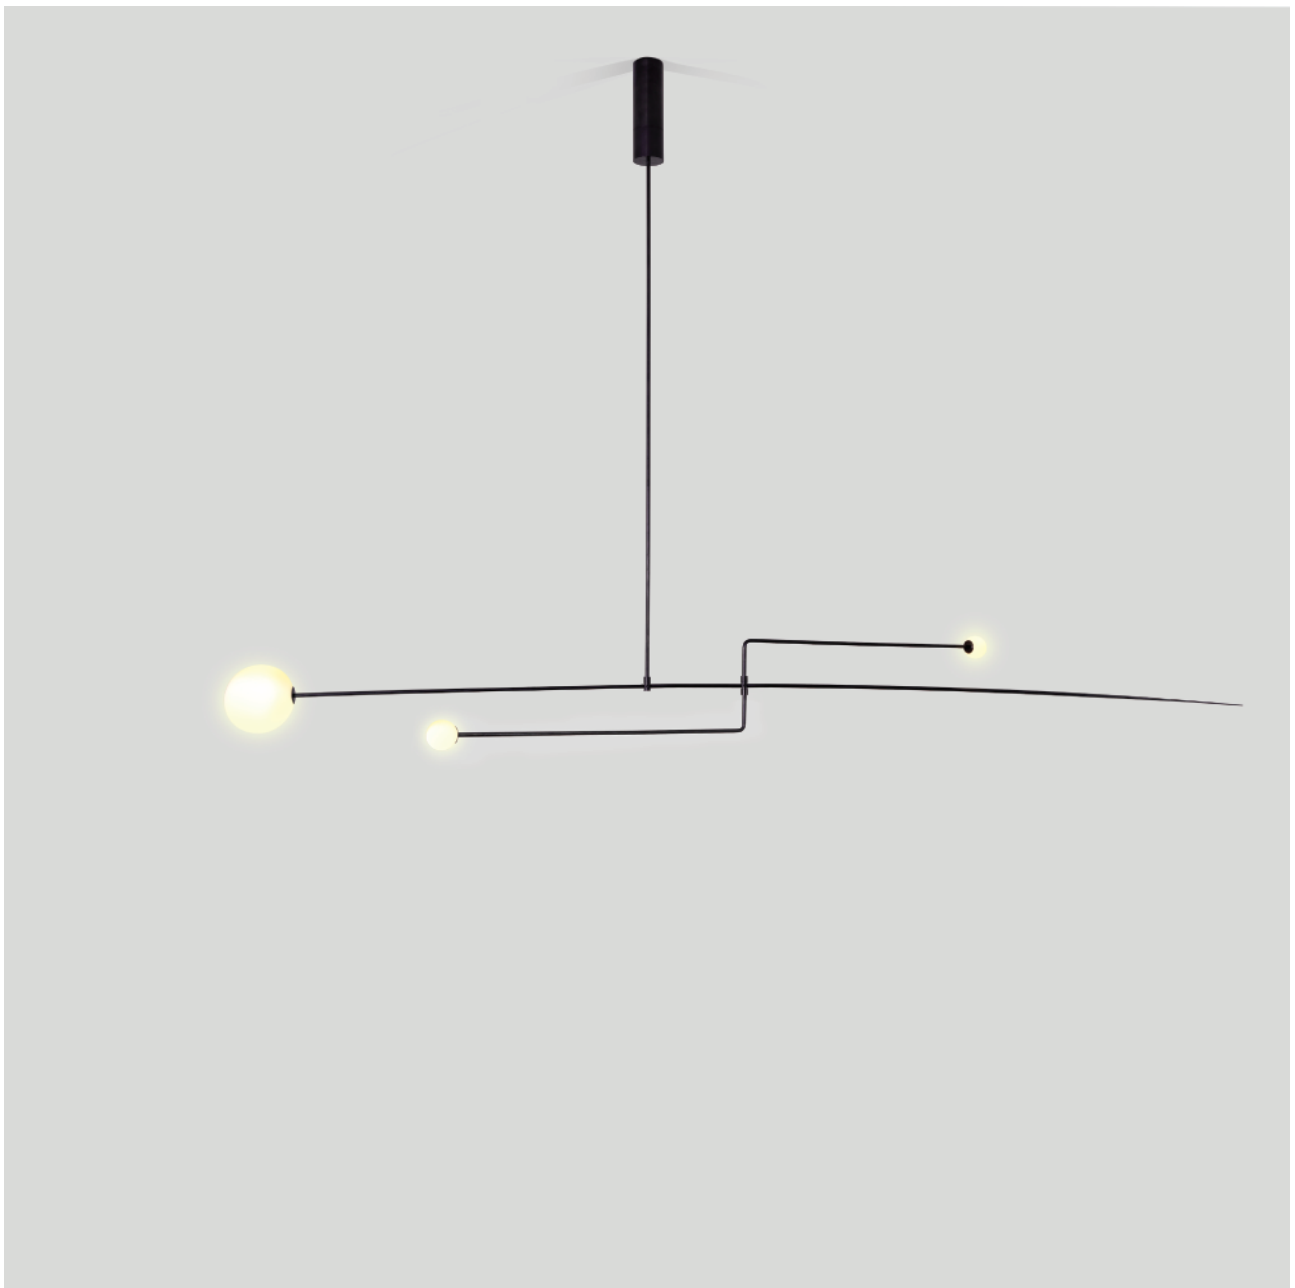

Mobile Chandelier 3, 2008

Mobile Chandelier 3, 2008

Black patinated brass, mouth blown opaline spheres

Pendant rod length to order

120V Version; supplied with a 3" or 4" junction box cover.

Bulb specifications

- G6.35 halogen frosted
50W 12V
- G4 halogen frosted
20W 12V