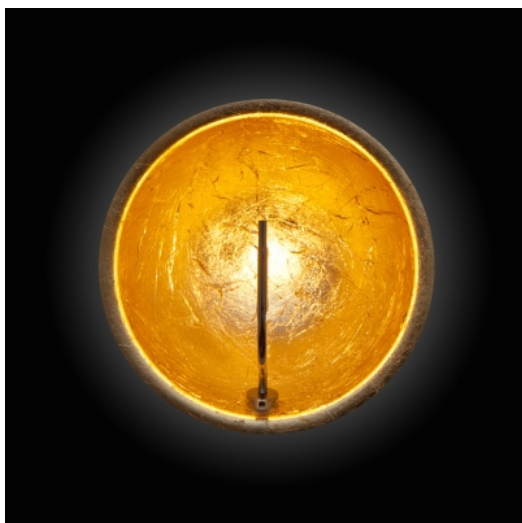

Catellani & Smith

Collection: Eco-Logic Light - 2008-2012

MERAVIGLIA Incasso

Recessed lamp

Materials

metal shade lined internally with gold or silver coloured leaf or white painted, nickel-plated copper LED support.

Colours

gold [O], silver [AG], white [W].

LED

1x1W,
Warm White (2800 °K): 90 lm.

Power Supply

rated output 1W 350mA.
Driver not included.

Dimensions

Ø total 14 cm.
Built-in Ø 13 cm, depth 5 cm.

Order code

Gold
EMIO02 warm white
Silver
EMIAG02 warm white
White
EMIW02 warm white

Registered Community Model.