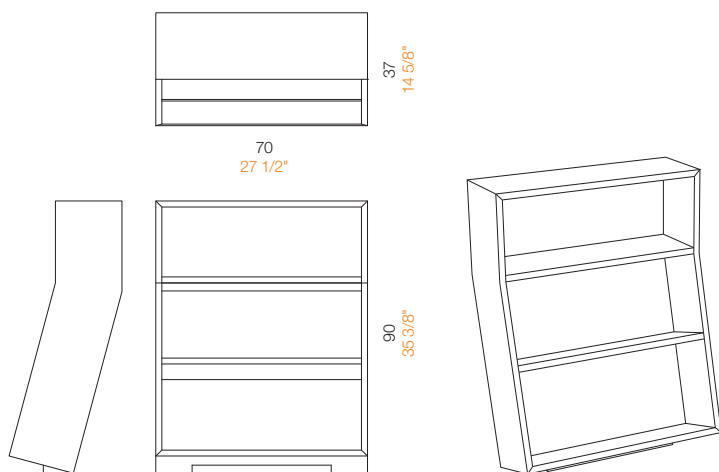

Melt Thomas Sandell 2010
Libreria in marmo bianco di Carrara finitura levigata
Bookcase in white Carrara marble, matt polished finish

white Carrara
marble

black Marquina
marble

For reference only