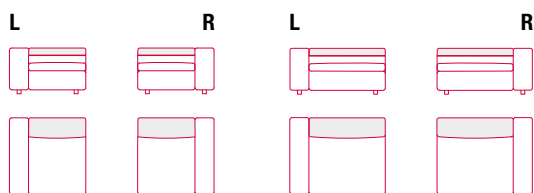

SOFAS (Fixed sofas not combinable with modular elements)

2 seats
L200 D100 H60/85 cm
seat H43 D75 cm

2 seats, extra
L250 D100 H60/85 cm
seat H43 D75 cm

3 seats
L275 D100 H60/85 cm
seat H43 D75 cm

UPHOLSTERED SECTIONALS WITH ARM AND BACKREST

L
L100 D100 H60/85 cm
seat H43 D75 cm

R
L125 D100 H60/85 cm
seat H43 D75 cm

UPHOLSTERED SECTIONALS WITH BACKREST

L
L75 D100 H60/85 cm
seat H43 D75 cm

R
L100 D100 H60/85 cm
seat H43 D75 cm

UPHOLSTERED SECTIONALS

L75 D100 H40 cm

L100 D100 H40 cm

COFFEE TABLE MODULES

L24.5 D98.5 H40 cm

L49.2 D98.5 H40 cm

L98.5 D98.5 H40 cm

BACKREST CUSHION

L75 D7 H40 cm