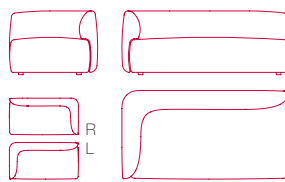

PADDED MODULAR ELEMENT S

L170 D95 H70 cm
seat H40 D85 cm

3S SOFA

L230 D95 cm
low back H70 / high back H80 cm
seat H40 D85 cm

PADDED MODULAR ELEMENT M

L180 D95 cm
low back H70 / high back H80 cm
seat H40 D85 cm

L180 D135
low back H70 / high back H80 cm
seat H40 D125 cm

DEEP SOFA

L190 D135 H70 cm
seat H40 D125 cm

PADDED MODULAR ELEMENT L

L180 D95 cm
L220 D95 cm
low back H70 / high back H80
seat H40 D85 cm

L180 D135 cm
low back H70 / high back H80 cm
seat H40 D125 cm

PAOLINA SOFA

L230 D95 cm
low back H70 / high back H80 cm
seat H40 D85 cm

PADDED MODULAR ELEMENT XL

L180 D95 H70 cm
L220 D95 H70 cm
seat H40 D85 cm

L180 D135 H70 cm
seat H40 D125 cm

VISAVÌ SOFA

L190 D95 H70 cm
L230 D95 low back H70 / high back H80 cm
seat H40 D85 cm

COSY LOW TABLE 1

L65.6 D40 H43 cm

COSY LOW TABLE 2

L70.6 D55 H43 cm

EXAMPLE OF COMPOSITIONS

Finishing

The number in the dot corresponds to the number of colour/material finish.

Here below, in the section FINISH OPTIONS, please note all the colours of the materials used for this product.