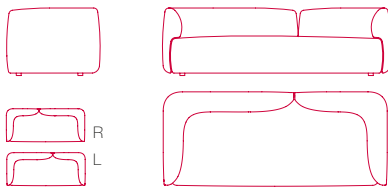

Open compartment with top tray in medium density fibreboard, thickness 8mm, micro goffered lacquered in matt medium grey or matt turtledove grey.

2S SOFA

L190 D95 cm
low back H70 / high back H80 cm
seat H40 D85 cm

PADDED MODULAR ELEMENT S

L170 D95 H70 cm
seat H40 D85 cm

3S SOFA

L230 D95 cm
low back H70 / high back H80 cm
seat H40 D85 cm

PADDED MODULAR ELEMENT M

L180 D95 cm
low back H70 / high back H80 cm
seat H40 D85 cm