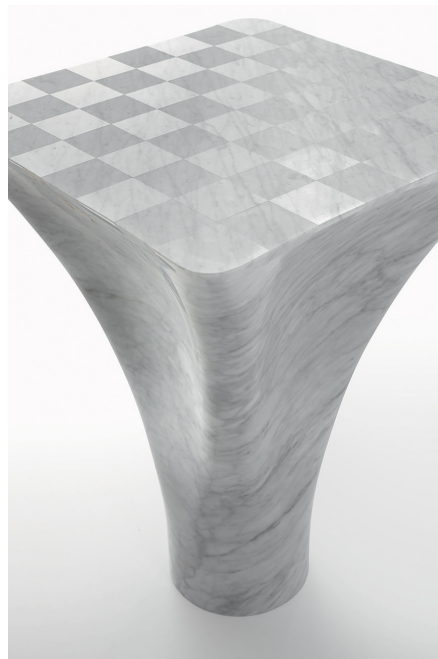

## Mate 71 Ross Lovegrove 2014

Tavolo scacchiera in marmo Bianco di Carrara, finitura levigata  
Chess table in white Carrara marble, matt polished finish

50  
19 3/4"

50  
19 3/4"

71  
28"

white Carrara  
marble