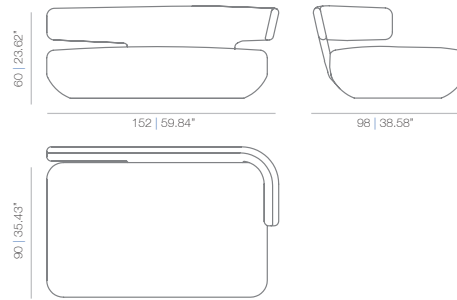

LEVITT armchair design Ludovica + Roberto Palomba 2007

ARMCHAIR

SOFA 152

SOFA 184

SOFA 244

CHAISE

BACKREST-CUSHIONS

LUDOVICA + ROBERTO PALOMBA Italy