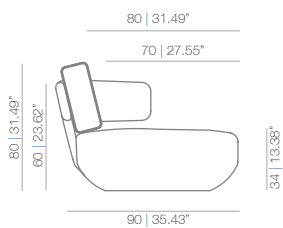

LEVITT

PROJECTS

Barclays Bank | Bentel & Bentel Cosmopolitan Suites | Confortel Hotels | Durrat Al Bahrein | Fnac | Tribeca Grand Hotel | Zara Inditex Group | Veuve Clicquot Milano | Open Tennis Valencia | 33rd America's Cup | Petromar | W Hotels.