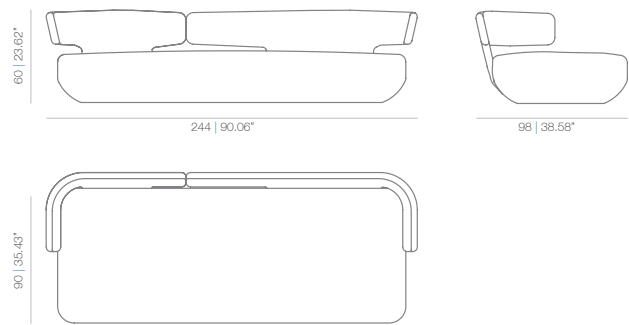

LEVITT armchair design Ludovica + Roberto Palomba 2007

ARMCHAIR

SOFA 152

SOFA 184

SOFA 244

CHAISE

BACKREST-CUSHIONS

LUDOVICA + ROBERTO PALOMBA Italy