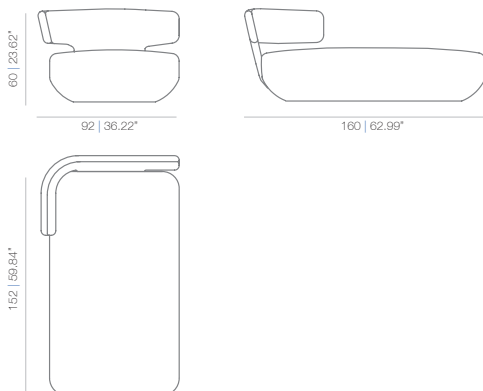

LEVITT armchair design Ludovica + Roberto Palomba 2007

ARMCHAIR

SOFA 152

SOFA 184

SOFA 244

CHAISE

BACKREST-CUSHIONS

LUDOVICA + ROBERTO PALOMBA Italy