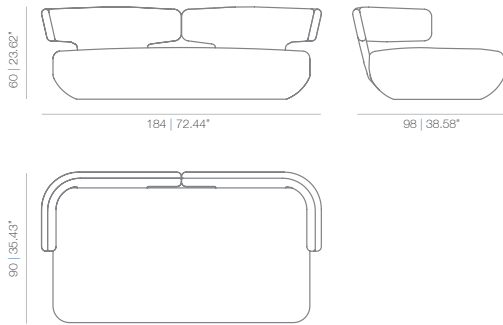

LEVITT armchair design Ludovica + Roberto Palomba 2007

ARMCHAIR

SOFA 152

SOFA 184

SOFA 244

CHAISE

BACKREST-CUSHIONS

LUDOVICA + ROBERTO PALOMBA Italy