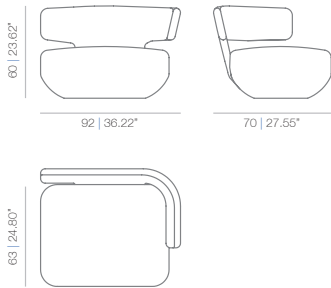

LEVITT armchair design Ludovica + Roberto Palomba 2007

ARMCHAIR