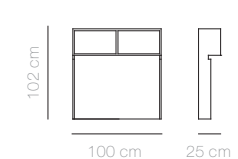

Reception desk Mostrador