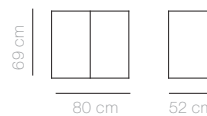

Storage unit with doors (the inside with shelf or dividers)
Buc 800 puertas (interior con estantes o divisores)