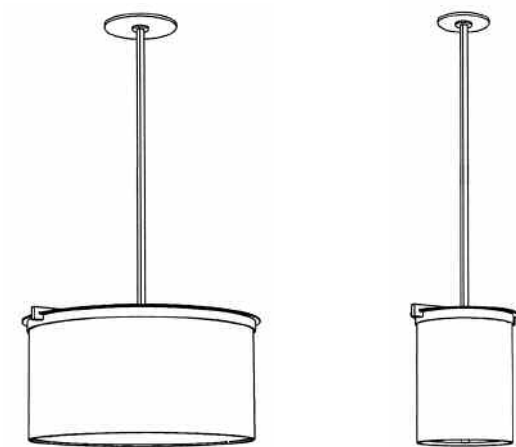

KEVIN REILLY LIGHTING

KOLOM

KEVIN REILLY LIGHTING

KOLOM

INDOOR FINISH OPTIONS:

Steel Dark Patina
Steel Ash Patina
Natural Steel
Steel Bronze Patina
Mineral White

SIZES:

Size 1 94.3W x 88.3Dia (shade diameter) x 33.5H cm
Size 2 84.1W x 78.1Dia (shade diameter) x 33.5H cm
Size 3 71.4W x 65.4Dia (shade diameter) x 33.5H cm
Size 4 51.1W x 45.1Dia (shade diameter) x 33.5H cm
Size 5 28.9W x 22.9Dia (shade diameter) x 33.5H cm

MOUNTING OPTIONS:

Hanging
Ceiling/flush

SHADE OPTIONS:

Customer's own material may be used for shades

WWW.KEVINREILLYLIGHTING.COM

ALL KEVIN REILLY LIGHTING IS TRADEMARKED. FIXTURES WITH ELECTRIFIED CANDLES ARE
US PATENT PROTECTED. PUBLICATION NO. US 6, 729, 748 B2 COPY PROHIBITED. UL APPROVED.