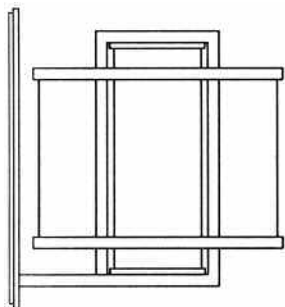

KEVIN REILLY LIGHTING

KLOS

KEVIN REILLY LIGHTING

KLOS

INDOOR FINISH OPTIONS:

Steel Dark Patina
Steel Ash Patina
Natural Steel
Steel Bronze Patina
Mineral White
Mirror Nickel (PRICE UPON REQUEST)
Cobalt Black (PRICE UPON REQUEST)

OUTDOOR FINISH OPTIONS:

Stainless Satin Black exterior
Stainless Dark exterior
Stainless Bronze exterior
Stainless Dark Bronze exterior
Stainless Mineral White exterior

SIZES:

Size 1 Fixture 62.0W x 66.4D x 100.5H cm
Size 2 Fixture 62.0W x 66.4D x 78.8H cm
Size 3 Fixture 47.0W x 50.7D x 75.8H cm
Size 4 Fixture 47.0W x 50.7D x 58.5H cm
Size 5 Fixture 37.0W x 39.8D x 59.3H cm
Size 6 Fixture 37.0W x 39.8D x 46.5H cm
Size 7 Fixture 31.8W x 34.5D x 51.5H cm
Size 8 Fixture 31.8W x 34.5D x 35.1H cm
Size 9 Fixture 26.4W x 28.8D x 43.2H cm
Size 10 Fixture 26.4W x 28.8D x 31.7H cm
Size 11 Fixture 21.9W x 23.6D x 34.3H cm
Size 12 Fixture 21.9W x 23.6D x 25.2H cm
Size 13 Fixture 16.8W x 18.6D x 26.5H cm
Size 14 Fixture 16.8W x 18.6D x 20.7H cm
Custom options also available